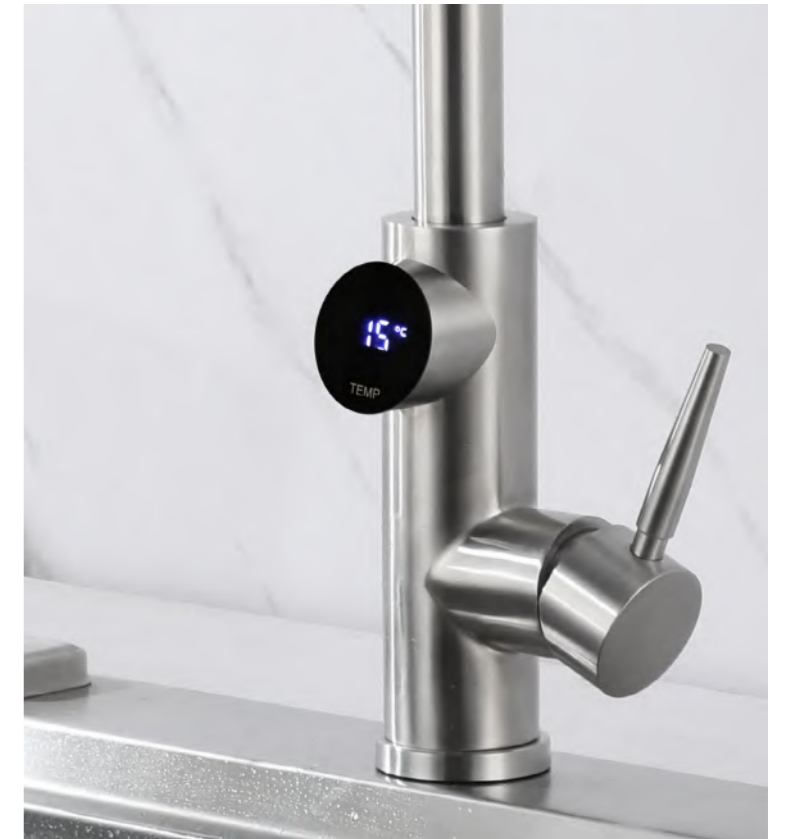

K-CL-1050
Pull-out kitchen faucet
SUS304 stainless steel
Wire drawing

LED TEMPERATURE SENSING DISPLAY

There Is A Sense Of Technology And More Temperature

The design idea of the modern fashion concept innovation, process improvement, and the introduction of high-tech elements, and strive to make the perfect practical bathroom hardware. Conform to the needs of the times constantly, the brand concept has been integrated into the beautiful and practical elements, which is more close to the life of the city.