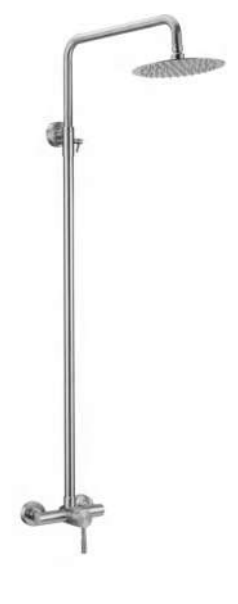

K-LY-1018
Shower set
SUS304 stainless steel
Wire drawing