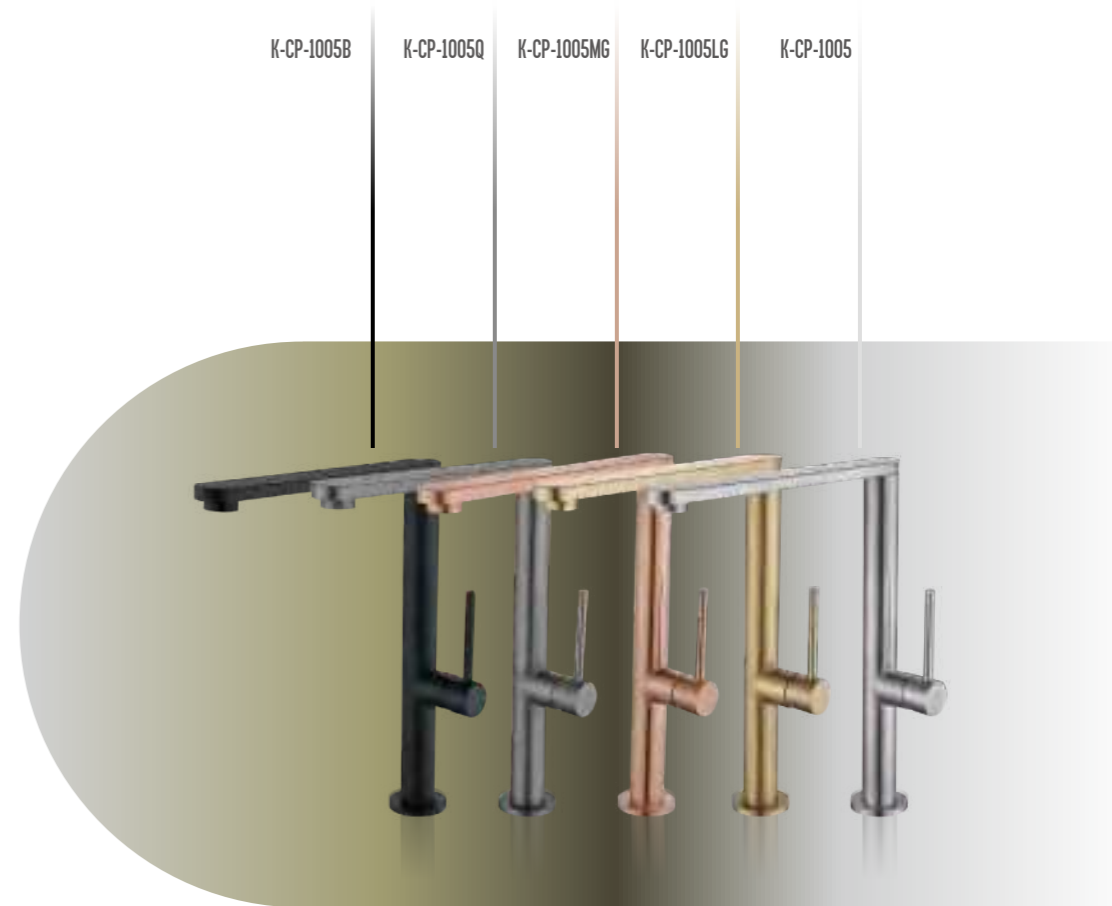

Numerous Features And Styles To Choose From

Matte Black

Gun gray

Brushed gold

Wire drawing

K-CP-1005B

K-CP-1005Q

K-CP-1005MG