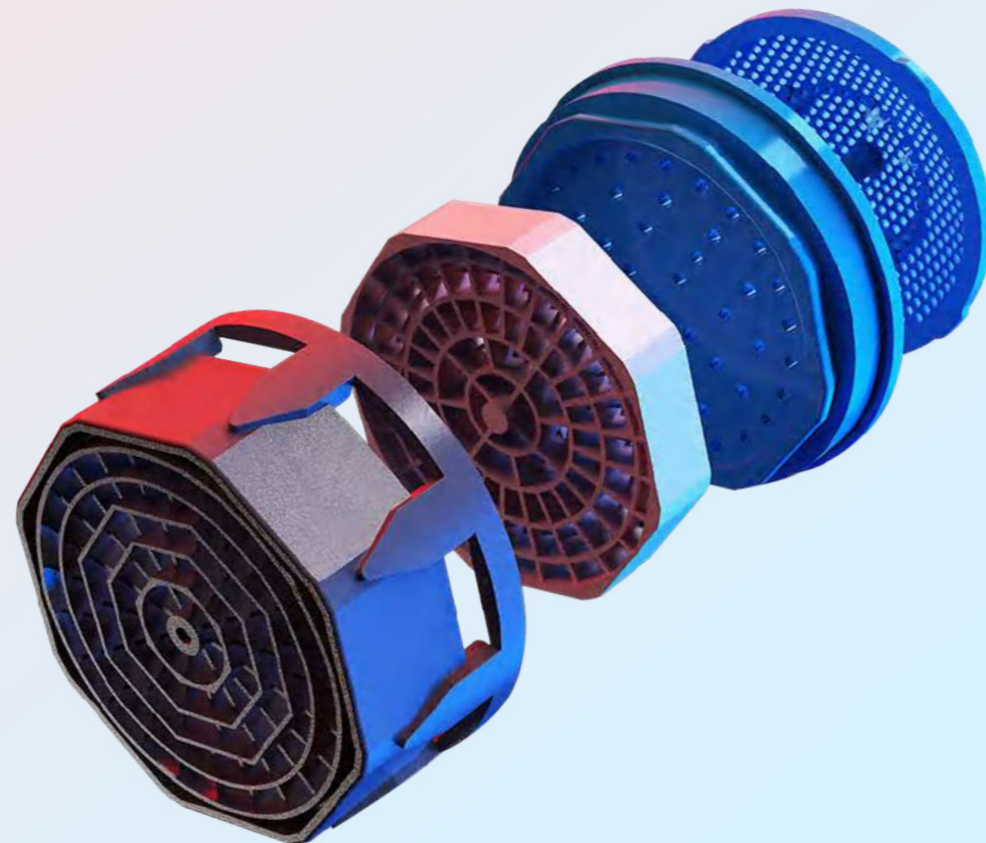

Domestic Brand Jiuda Bubbler

Juda bubbler shapes the water flow and adjusts the velocity to meet the water saving requirements of the corresponding countries, such AS GB certification in China, EN in EU, ASME in USA, AS in Australia, BS in UK, NBR in Brazil, TIS in Thailand, SAS in Saudi Arabia and so on.