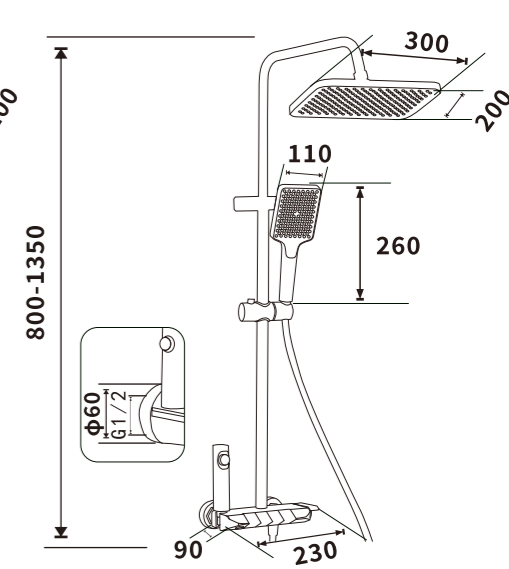

ES-AL1002

Color:Grey

Pressure requirement:0.2-1.2MPa

Outer box size:745*495*420

ES-AL1003

Color:Grey

Pressure requirement:0.2-1.2MPa

Outer box size:745*495*420