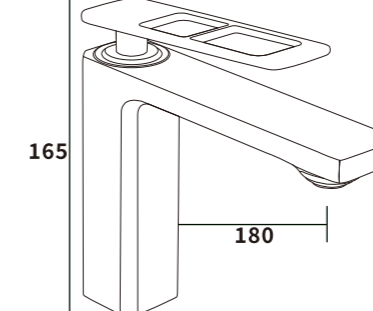

ES-EB1007
 Color:Grey
 Material:Brass
 Outer box size:515*395*380

ES-EB1008
 Color:Grey
 Material:Brass
 Outer box size:515*395*380

ES-EB1009
 Color:Grey
 Material:Brass
 Outer box size:515*395*380

ES-EB1010
 Color:Grey
 Material:Brass
 Outer box size:515*395*380

ES-EB1011
 Color:Grey
 Material:Brass
 Outer box size:515*395*380

ES-EB1012
 Color:Grey
 Material:Brass
 Outer box size:515*395*380

ES-EB1013
 Color:Grey
 Material:Brass
 Outer box size:515*395*380

ES-EB1014
 Color:Grey
 Material:Brass
 Outer box size:515*395*380