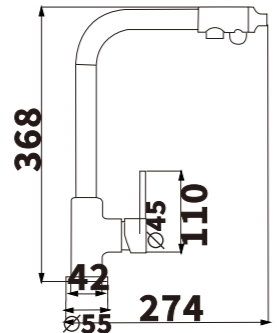

ED149

Color:Chrome

Material:Brass

Outer box size:650*425*440