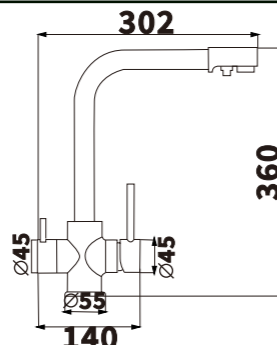

ED151

Color:Chrome

Material:Brass

Outer box size:650*425*440