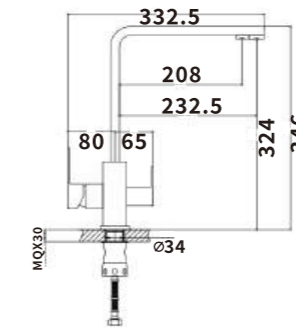

ES-SS3006

Color:MATT

Material:304SUS

Outer box size:745*495*420

ES-SS4000

ES-SS4001
Color:Black
Material:304SUS
Outer box size:515*395*380

ES-SS4002
Color:Black
Material:304SUS
Outer box size:650*425*440

ES-SS4003
Color:Black
Material:304SUS
Outer box size:650*425*440