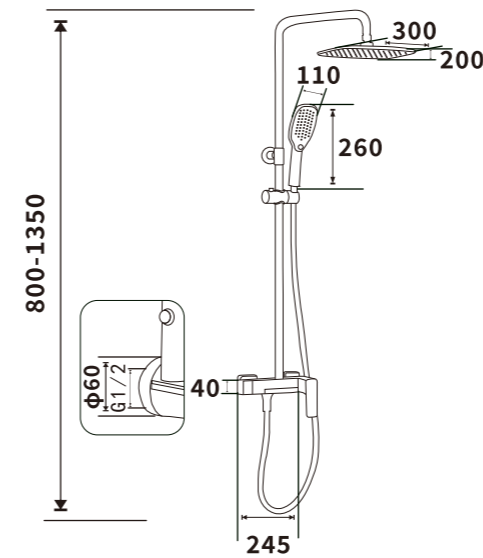

ES-B31003

Color: Chrome

Pressure requirement: 0.2-1.2MPa

Outer box size: 745*495*420

ES-B31004

Color: Chrome

Pressure requirement: 0.2-1.2MPa

Outer box size: 745*495*420