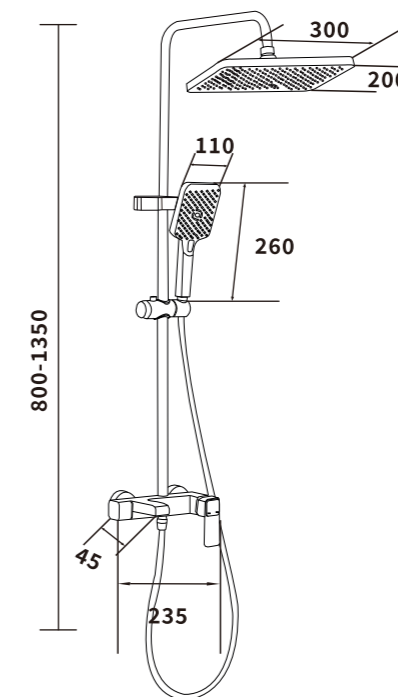

ES-SD2004
 Color:Chrome
 Material:Brass
 Outer box size:570*465*500
 1/24 PCS

ES-SD2005
 Color:Chrome
 Material:Brass
 Outer box size:570*465*500
 1/24 PCS

ES-SD2006
 Color:Chrome
 Material:Brass
 Outer box size:395*243*625
 1/10 PCS

ES-YJ1000

ES-YJ1001
 Color:Chrome
 Material:Brass
 Outer box size:515*395*380

ES-YJ1002
 Color:Chrome
 Material:Brass
 Outer box size:650*425*440

ES-YJ1003
 Color:Chrome
 Material:Brass
 Outer box size:570*465*500

ES-YJ1004
 Color:Chrome
 Material:Brass
 Outer box size:570*465*500

ES-YJ1005
 Color:Chrome
 Material:Brass
 Outer box size:745*495*420

ES-FY1000

ES-FY1001

Color:Chrome

Material:Brass

Outer box size:515*395*380