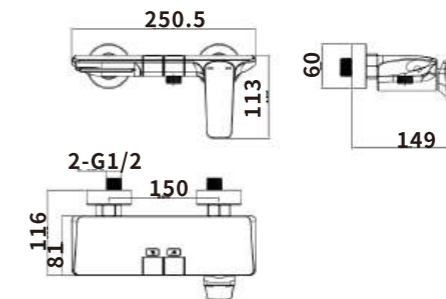

Material:Brass

Outer box size:880*330*755

ES-HY1000

ES-HY1007

Color: Chrome

Material: Brass

Outer box size: 650*435*380

ES-HY1008

Color: Chrome

Material: Brass

Outer box size: 510*440*750

ES-HY1009

Color: Chrome

Material: Brass

Outer box size: 670*630*445

ES-HY1010