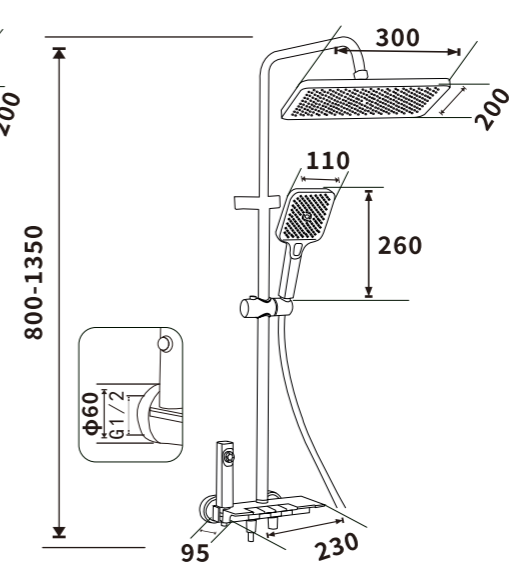

ES-AL1002

Color:Grey

Pressure requirement:0.2-1.2MPa

Outer box size:745*495*420

ES-AL1003

Color:Grey

Pressure requirement:0.2-1.2MPa

Outer box size:745*495*420