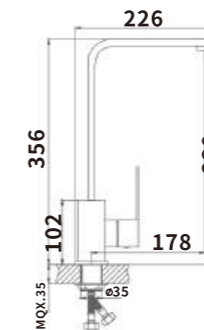

Outer box size:650*425*440

ES-SS1007

Color:MATT

Material:304SUS

Outer box size:745*495*420

ES-SS1003

Color:MATT

Material:304SUS

Outer box size:650*425*440

ES-SS2000

ES-SS2001
 Color:Black
 Material:304SUS
 Outer box size:515*395*380

ES-SS2002
 Color:Black
 Material:304SUS
 Outer box size:650*425*440

ES-SS2003
 Color:Black
 Material:304SUS
 Outer box size:650*425*440