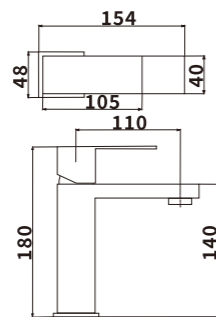

ES-SS3006

Color:MATT

Material:304SUS

Outer box size:745*495*420

ES-SS4000

ES-SS4001
Color:Black
Material:304SUS
Outer box size:515*395*380

ES-SS4002
Color:Black
Material:304SUS
Outer box size:650*425*440

ES-SS4003
Color:Black
Material:304SUS
Outer box size:650*425*440