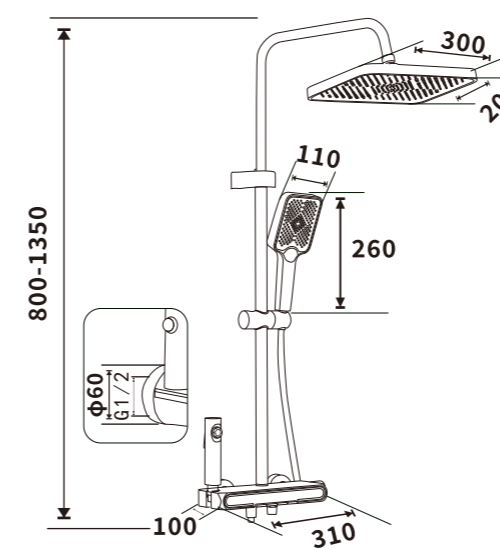

Color:Grey

Pressure requirement:0.2-1.2MPa

Outer box size:745*495*420

Color:Grey

Pressure requirement:0.2-1.2MPa

Outer box size:745*495*420

Color:Grey

Pressure requirement:0.2-1.2MPa

Outer box size:745*495*420