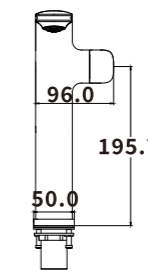

Color: Chrome

Material: Brass

Outer box size: 650*425*440

ES-CH4003

Color: Chrome

Material: Brass

Outer box size: 570*465*500

ES-CH4004

Color: Chrome

Material: Brass

Outer box size: 745*495*420

ES-GK1000

ES-GK1001

Color:Grey

Material:Brass

Outer box size:620*435*380