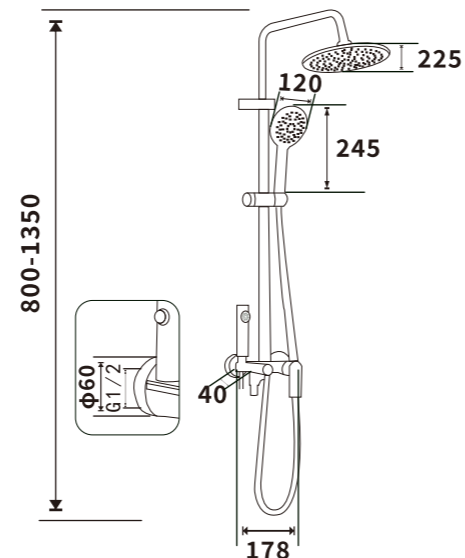

ES-B31003

Color: Chrome

Pressure requirement: 0.2-1.2MPa

Outer box size: 745*495*420

ES-B31004

Color: Chrome

Pressure requirement: 0.2-1.2MPa

Outer box size: 745*495*420