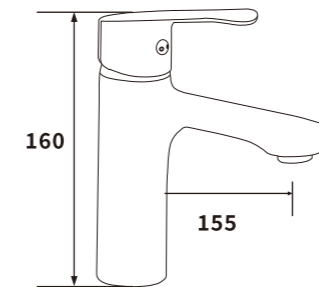

ES-SD2004
 Color:Chrome
 Material:Brass
 Outer box size:570*465*500
 1/24 PCS

ES-SD2005
 Color:Chrome
 Material:Brass
 Outer box size:570*465*500
 1/24 PCS

ES-SD2006
 Color:Chrome
 Material:Brass
 Outer box size:395*243*625
 1/10 PCS

ES-YJ1000

ES-YJ1001
 Color:Chrome
 Material:Brass
 Outer box size:515*395*380

ES-YJ1002
 Color:Chrome
 Material:Brass
 Outer box size:650*425*440

ES-YJ1003
 Color:Chrome
 Material:Brass
 Outer box size:570*465*500

ES-YJ1004
 Color:Chrome
 Material:Brass
 Outer box size:570*465*500

ES-YJ1005
 Color:Chrome
 Material:Brass
 Outer box size:745*495*420

ES-FY1000

ES-FY1001

Color:Chrome

Material:Brass

Outer box size:515*395*380