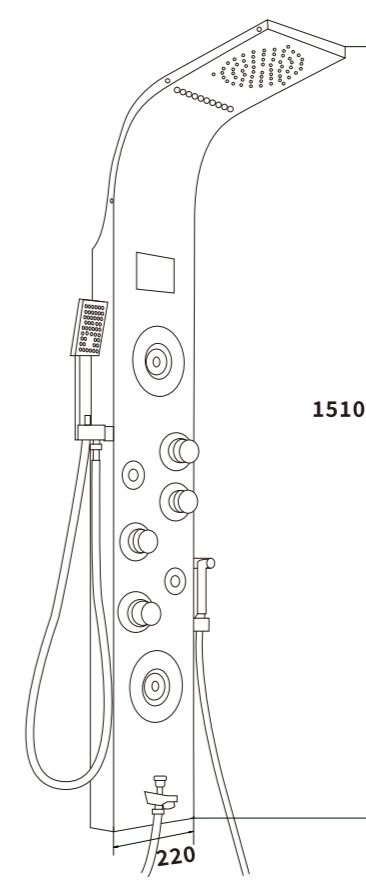

PN-2004
Material:SUS
Thickness:0.8mm