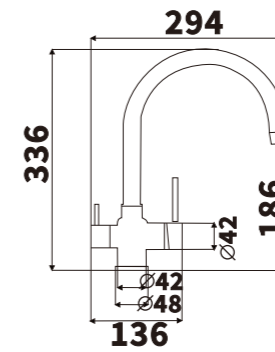

ED118
Color:Grey
Material:Brass
Outer box size:650*425*440

ED119
Color:Chrome
Material:Brass
Outer box size:650*425*440

ED120
Color:Chrome
Material:Brass
Outer box size:650*425*440

ED121
Color:Chrome
Material:Brass
Outer box size:650*425*440

ED122
Color:Chrome
Material:Brass
Outer box size:650*425*440

ED123
Color:Chrome
Material:Brass
Outer box size:650*425*440

ED124
Color:Chrome
Material:Brass
Outer box size:650*425*440

ED125
Color:Chrome
Material:Brass
Outer box size:650*425*440