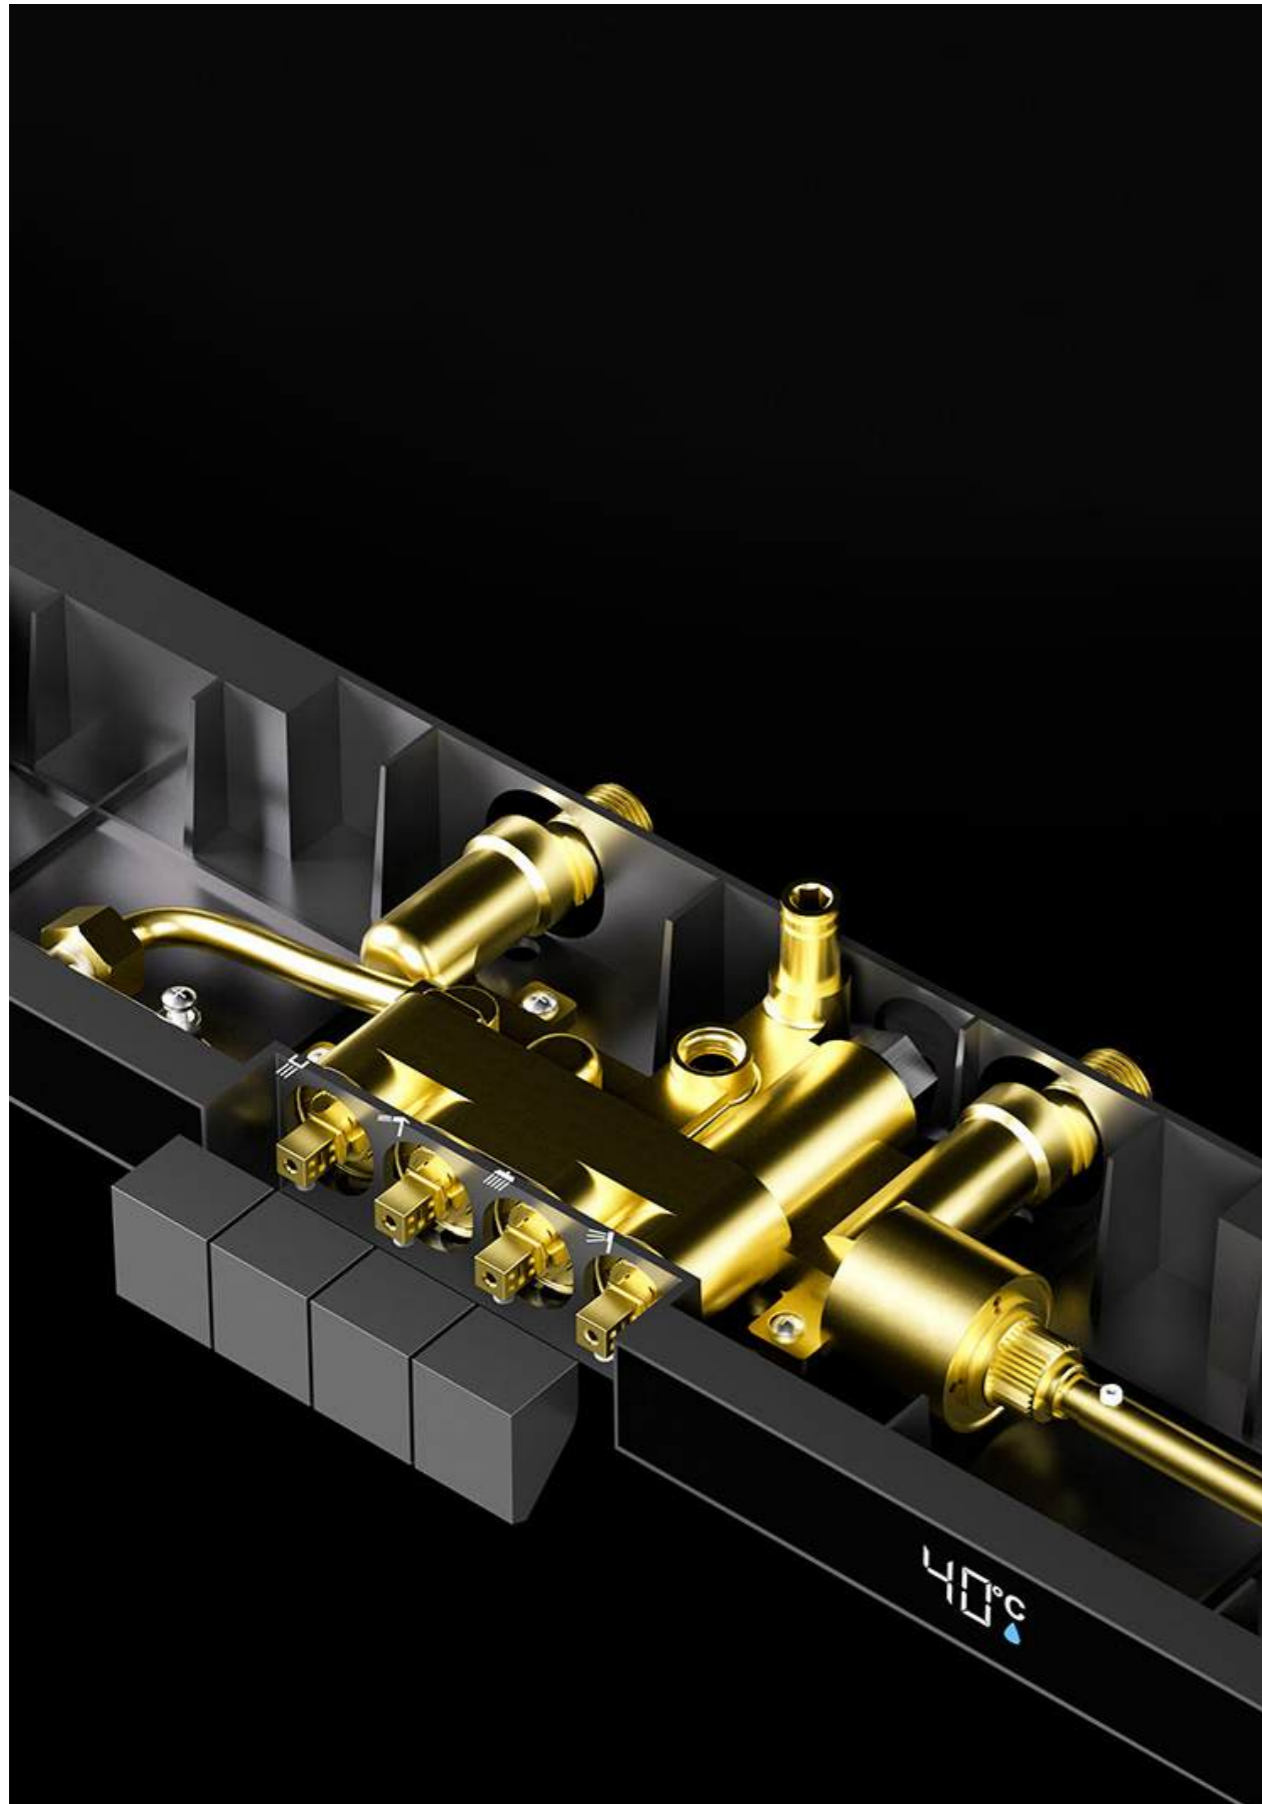

ES-ZJ1001

Color:Plated grey

Pressure requirement:0.2-1.2MPa

Outer box size:1100*300*460