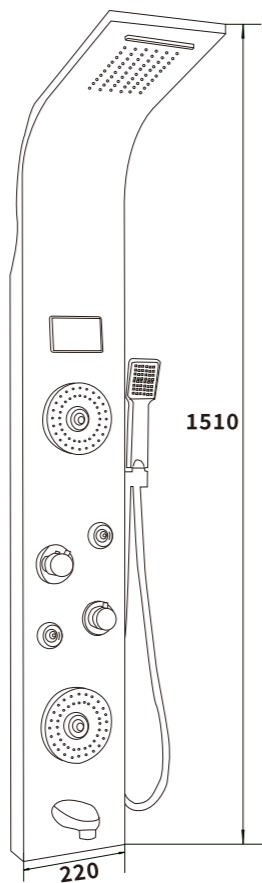

PN-2003
Material:SUS
Thickness:0.8mm