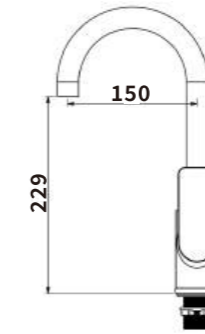

Outer box size: 515*395*380

ES-LF1002

Color: Chrome

Material: Brass

Outer box size: 650*425*440

ES-LF1003

Color: Chrome

Material: Brass

Outer box size: 395*243*625

ES-LF1004

Color: Chrome

Material: Brass

Outer box size: 745*495*420

ES-LF2000

ES-LF2003

Color:Chrome

Material:Brass

Outer box size:650*425*440

ES-LF2004

Color:Chrome

Material:Brass

Outer box size:570*465*500

ES-LF2005

Color:Chrome