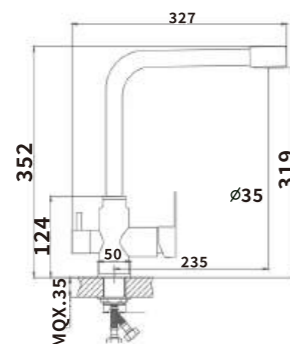

Outer box size:745*495*420

ES-SS5003

Color:MATT

Material:304SUS

Outer box size:515*395*380

ES-SS5004

Color:MATT

Material:304SUS

Outer box size:650*425*440

ES-SS5005

Color:MATT

Material:304SUS

Outer box size:650*420*440

ES-EB1001
 Color:Grey
 Material:Brass
 Outer box size:515*395*380

ES-EB1002
 Color:Grey
 Material:Brass
 Outer box size:515*395*380