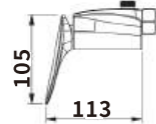

PN-2004
Material:SUS
Thickness:0.8mm

ES-HY1000

ES-HY1001

Color:Chrome

Material:Brass

Outer box size:480*375*700

ES-HY1002

Color:Chrome

Material:Brass

Outer box size:480*375*700

ES-HY1003

Color:Chrome

Material:Brass

Outer box size:600*430*620

ES-HY1004

Color:Chrome