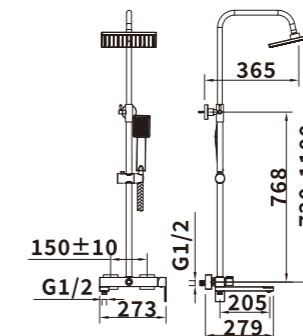

ES-CH10005

Color: Chrome

Material: Brass

Outer box size: 745*495*420