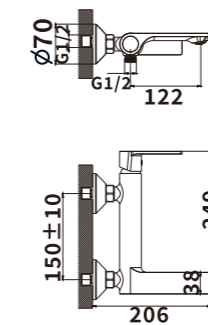

Material: Brass

Outer box size: 650*425*440

ES-CH3003

Color: Chrome

Material: Brass

Outer box size: 570*465*500

ES-CH3004

Color: Chrome

Material: Brass

Outer box size: 745*495*420

ES-CH4000

ES-CH4001

Color: Chrome

Material: Brass

Outer box size: 515*395*380

ES-CH4002

Color: Chrome

Material: Brass

Outer box size: 650*425*440

ES-CH4003

Color: Chrome

Material: Brass

Outer box size: 570*465*500

ES-CH4004