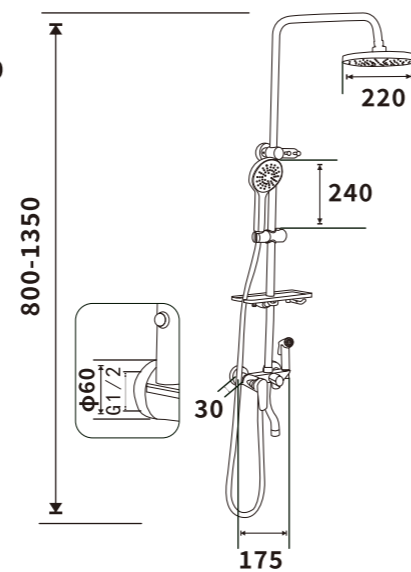

ES-B32011

Color: Chrome

Pressure requirement: 0.2-1.2MPa

Outer box size: 745*495*420

ES-B32012

Color: Chrome

Pressure requirement: 0.2-1.2MPa

Outer box size: 745*495*420