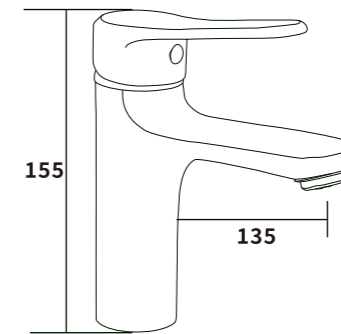

Outer box size:745*495*420

ES-SS5003

Color:MATT

Material:304SUS

Outer box size:515*395*380

ES-SS5004

Color:MATT

Material:304SUS

Outer box size:650*425*440

ES-SS5005

Color:MATT

Material:304SUS

Outer box size:650*420*440

ES-EB1001
 Color:Grey
 Material:Brass
 Outer box size:515*395*380

ES-EB1002
 Color:Grey
 Material:Brass
 Outer box size:515*395*380

ES-EB1003
 Color:Grey
 Material:Brass
 Outer box size:515*395*380

ES-EB1004
 Color:Grey
 Material:Brass
 Outer box size:515*395*380

ES-EB1005
 Color:Grey
 Material:Brass
 Outer box size:515*395*380

ES-EB1006
 Color:Grey
 Material:Brass
 Outer box size:515*395*380

ES-EB1007
 Color:Grey
 Material:Brass
 Outer box size:515*395*380

ES-EB1008
 Color:Grey
 Material:Brass
 Outer box size:515*395*380

ES-EB1009
 Color:Grey
 Material:Brass
 Outer box size:515*395*380

ES-EB1010
 Color:Grey
 Material:Brass
 Outer box size:515*395*380