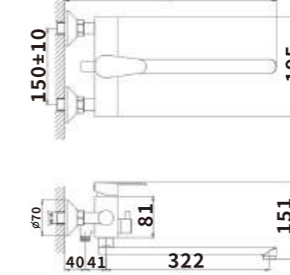

ES-SS5006

Color:MATT

Material:304SUS

Outer box size:395*243*625