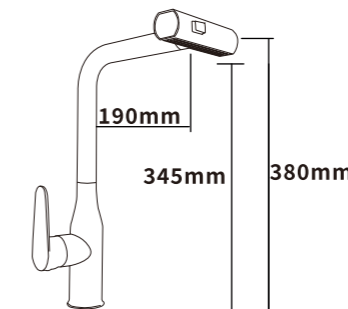

Outer box size:655*645*540

ES-EK2014

Color:Grey

Material:SUS304

Outer box size:655*645*540

ES-EK2019

Color:Grey

Material:SUS304