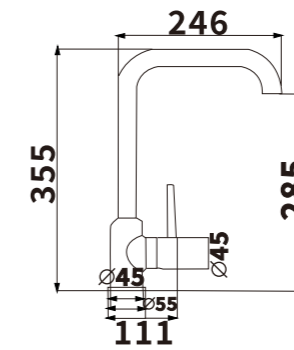

WD141

ED142

Color:Chrome
Material:Brass

Outer box size:650*425*440

ED143

Color:Chrome
Material:Brass

Outer box size:650*425*440

ED144

Color:Chrome
Material:Brass

Outer box size:650*425*440

ED145

Color:Chrome
Material:Brass

Outer box size:650*425*440

ED146

Color:Chrome
Material:Brass

Outer box size:650*425*440