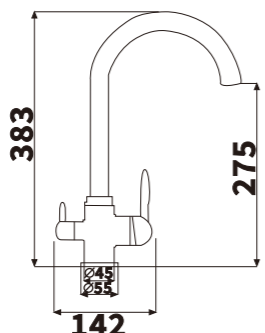

Color:Chrome
Material:Brass

Outer box size:650*425*440

ED138

Color:Chrome
Material:Brass

Outer box size:650*425*440

ED139

Color:Chrome
Material:Brass

Outer box size:650*425*440

ED140

Color:Chrome
Material:Brass

Outer box size:650*425*440

ED158
 Color:Chrome
 Material:Brass
 Outer box size:650*425*440

ED163
 Color:Chrome
 Material:Brass
 Outer box size:650*425*440

ED159
 Color:Chrome
 Material:Brass
 Outer box size:650*425*440

ED164
 Color:Chrome
 Material:Brass
 Outer box size:650*425*440

ED160
 Color:Chrome
 Material:Brass
 Outer box size:650*425*440

ED165
 Color:Chrome
 Material:Brass
 Outer box size:650*425*440

ED161
 Color:Chrome
 Material:Brass
 Outer box size:650*425*440