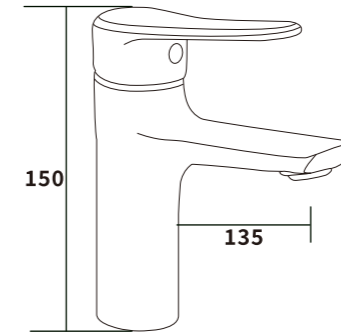

Outer box size:745*495*420

ES-SS5003

Color:MATT

Material:304SUS

Outer box size:515*395*380

ES-SS5004

Color:MATT

Material:304SUS

Outer box size:650*425*440

ES-SS5005

Color:MATT

Material:304SUS

Outer box size:650*420*440

ES-EB1001
 Color:Grey
 Material:Brass
 Outer box size:515*395*380

ES-EB1002
 Color:Grey
 Material:Brass
 Outer box size:515*395*380

ES-EB1003
 Color:Grey
 Material:Brass
 Outer box size:515*395*380

ES-EB1004
 Color:Grey
 Material:Brass
 Outer box size:515*395*380

ES-EB1005
 Color:Grey
 Material:Brass
 Outer box size:515*395*380

ES-EB1006
 Color:Grey
 Material:Brass
 Outer box size:515*395*380

ES-EB1007
 Color:Grey
 Material:Brass
 Outer box size:515*395*380

ES-EB1008
 Color:Grey
 Material:Brass
 Outer box size:515*395*380

ES-EB1009
 Color:Grey
 Material:Brass
 Outer box size:515*395*380

ES-EB1010
 Color:Grey
 Material:Brass
 Outer box size:515*395*380