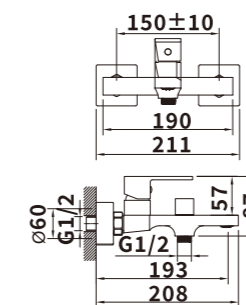

ES-CH10002

Color: Chrome

Material: Brass

Outer box size: 650*425*440

ES-CH10003

Color: Chrome

Material: Brass

Outer box size: 650*425*440