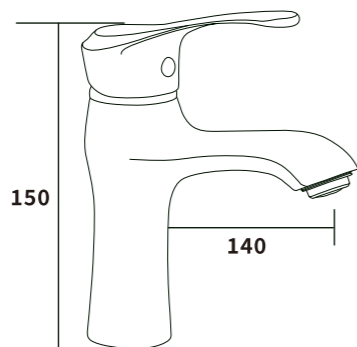

Outer box size:650*425*440

ES-SS5005

Color:MATT

Material:304SUS

Outer box size:650*420*440

ES-EB1001
 Color:Grey
 Material:Brass
 Outer box size:515*395*380

ES-EB1002
 Color:Grey
 Material:Brass
 Outer box size:515*395*380

ES-EB1003
 Color:Grey
 Material:Brass
 Outer box size:515*395*380

ES-EB1004
 Color:Grey
 Material:Brass
 Outer box size:515*395*380

ES-EB1005
 Color:Grey
 Material:Brass
 Outer box size:515*395*380

ES-EB1006
 Color:Grey
 Material:Brass
 Outer box size:515*395*380