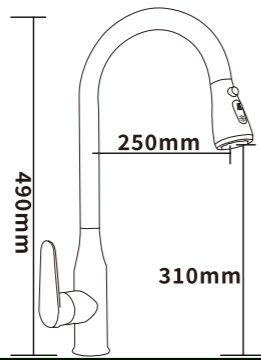

Outer box size:655*645*540

ES-EK2005

Color:MATT

Material:SUS304

Outer box size:655*645*540

ES-EK2010

Color:MATT

Material:SUS304

Outer box size:655*645*540

ES-EK2011

Color:Grey

Material:SUS304

Outer box size:655*645*540

ES-EK2016

Color:MATT

Material:SUS304