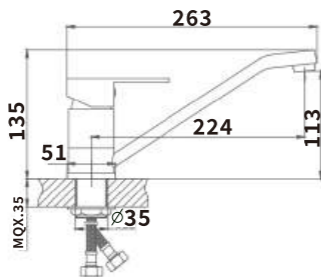

ES-SS5003

Color:MATT

Material:304SUS

Outer box size:515*395*380