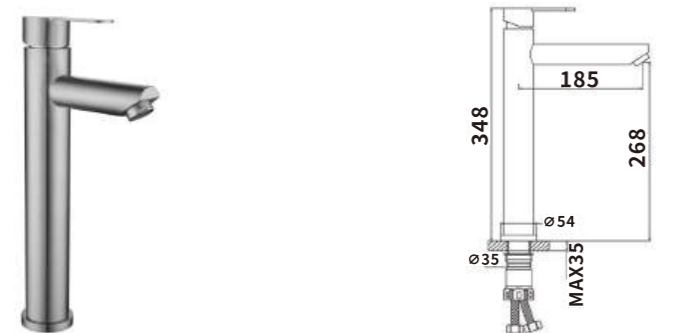

Outer box size:515*395*380

ES-SS1006

Color:MATT

Material:304SUS

Outer box size:395*243*625

ES-SS1002

Color:MATT

Material:304SUS