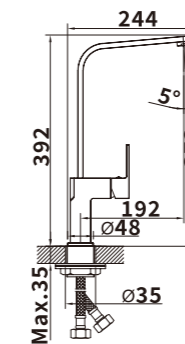

ES-CH10003

Color: Chrome

Material: Brass

Outer box size: 650*425*440