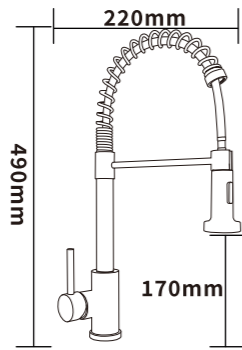

ES-EK2001

Color:MATT

Material:SUS304

Outer box size:655*645*540