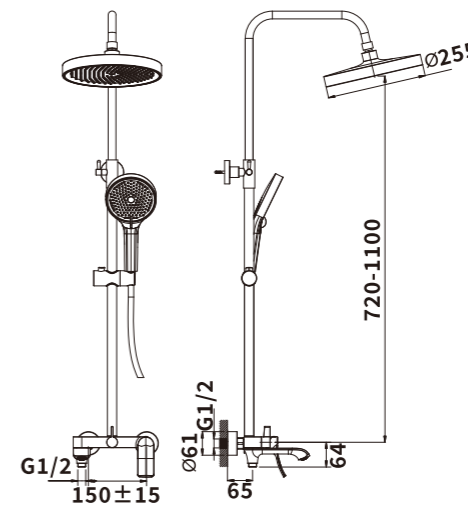

Outer box size: 650*425*440

ES-CH2003

Color: Chrome

Material: Brass

Outer box size: 570*465*500

ES-CH2004

Color: Chrome

Material: Brass