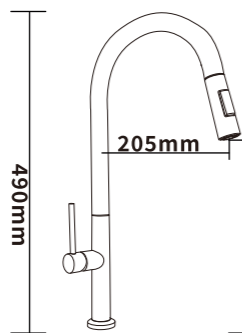

ES-EK2005

Color:MATT

Material:SUS304

Outer box size:655*645*540