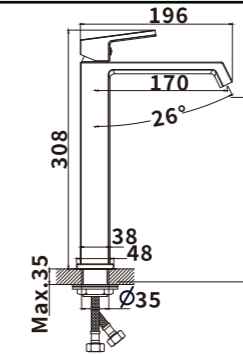

Outer box size: 650*425*440

ES-CH2003

Color: Chrome

Material: Brass

Outer box size: 570*465*500

ES-CH2004

Color: Chrome

Material: Brass

Outer box size: 745*495*420

ES-CH3000

ES-CH3001

Color: Chrome

Material: Brass

Outer box size: 515*395*380

ES-CH3002

Color: Chrome

Material: Brass

Outer box size: 650*425*440

ES-CH3003

Color: Chrome

Material: Brass

Outer box size: 570*465*500

ES-CH3004

Color: Chrome