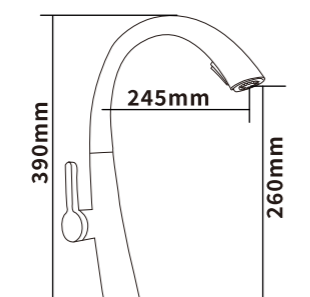

Outer box size:655*645*540

ES-EK2013

Color:Grey

Material:SUS304

Outer box size:655*645*540

ES-EK20188

Color:Grey

Material:SUS304

Outer box size:655*645*540

ES-EK2014

Color:Grey

Material:SUS304

Outer box size:655*645*540

ES-EK2019

Color:Grey

Material:SUS304

Outer box size:655*645*540

ES-EK2015

Color:White

Material:SUS304

Outer box size:655*645*540

ES-EK2020

Color:White

Material:SUS304

Outer box size:655*645*540

ED105

Color:Chrome
Material:Brass

Outer box size:650*425*440

ED106

Color:Chrome
Material:Brass

Outer box size:650*425*440

ED107