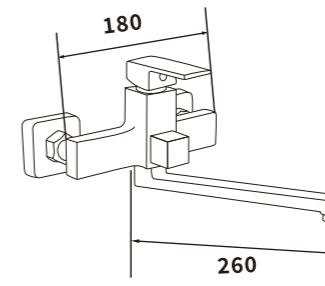

ES-SD2006
Color:Chrome
Material:Brass
Outer box size:395*243*625
1/10 PCS