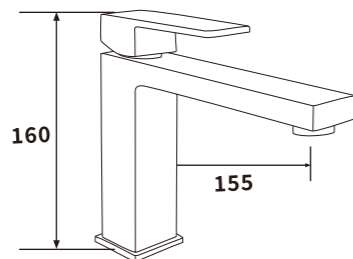

ES-SD1004

Color:Chrome

Material:Brass

Outer box size:570*465*500

ES-SD1005

Color:Chrome

Material:Brass

Outer box size:395*243*625

ES-SD2000

ES-SD2001
 Color:Chrome
 Material:Brass
 Outer box size:515*395*380
 1/24 PCS

ES-SD2002
 Color:Chrome
 Material:Brass
 Outer box size:650*425*440
 1/18 PCS

ES-SD2003
 Color:Chrome
 Material:Brass
 Outer box size:650*425*440
 1/18 PCS