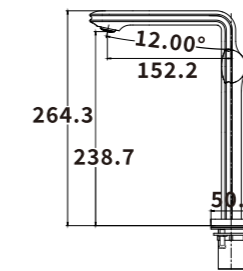

Color: Chrome

Material: Brass

Outer box size: 650*425*440

ES-CH4003

Color: Chrome

Material: Brass

Outer box size: 570*465*500

ES-CH4004

Color: Chrome

Material: Brass

Outer box size: 745*495*420

ES-GK1000

ES-GK1001

Color:Grey

Material:Brass

Outer box size:620*435*380