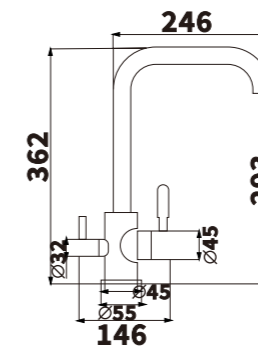

ED134
 Color:Chrome
 Material:Brass
 Outer box size:650*425*440

ED135

Color:Chrome
Material:Brass

Outer box size:650*425*440

Ed136

Color:Chrome
Material:Brass

Outer box size:650*425*440

ED137