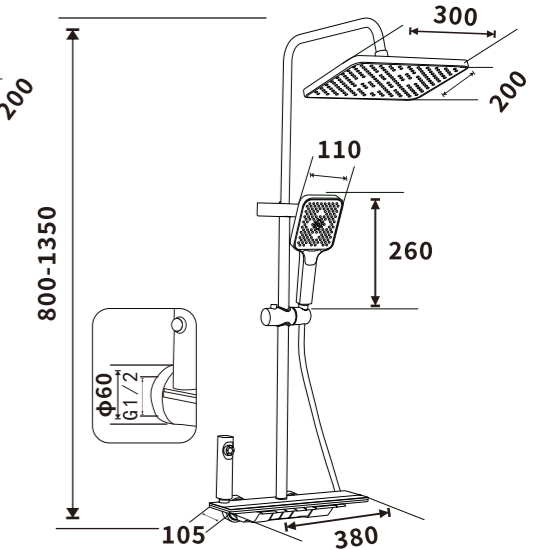

Color:Grey

Pressure requirement:0.2-1.2MPa

Outer box size:745*495*420

Color:Grey

Pressure requirement:0.2-1.2MPa

Outer box size:745*495*420

Color:Grey

Pressure requirement:0.2-1.2MPa

Outer box size:745*495*420