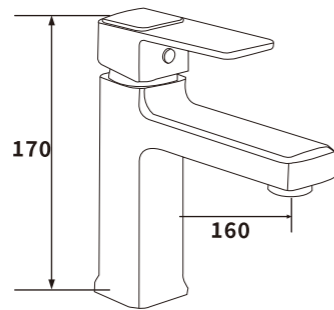

ES-SD2000

ES-SD2001
 Color:Chrome
 Material:Brass
 Outer box size:515*395*380
 1/24 PCS

ES-SD2002
 Color:Chrome
 Material:Brass
 Outer box size:650*425*440
 1/18 PCS

ES-SD2003
 Color:Chrome
 Material:Brass
 Outer box size:650*425*440
 1/18 PCS

ES-SD2004
 Color:Chrome
 Material:Brass
 Outer box size:570*465*500
 1/24 PCS

ES-SD2005
 Color:Chrome
 Material:Brass
 Outer box size:570*465*500
 1/24 PCS

ES-SD2006
 Color:Chrome
 Material:Brass
 Outer box size:395*243*625
 1/10 PCS

ES-YJ1000

ES-YJ1001
 Color:Chrome
 Material:Brass
 Outer box size:515*395*380

ES-YJ1002
 Color:Chrome
 Material:Brass
 Outer box size:650*425*440

ES-YJ1003
 Color:Chrome
 Material:Brass
 Outer box size:570*465*500