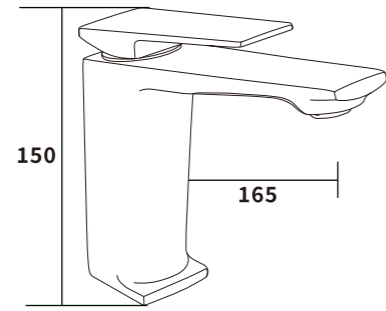

Outer box size:650*425*440

ES-SS5005

Color:MATT

Material:304SUS

Outer box size:650*420*440

ES-EB1001
 Color:Grey
 Material:Brass
 Outer box size:515*395*380

ES-EB1002
 Color:Grey
 Material:Brass
 Outer box size:515*395*380

ES-EB1003
 Color:Grey
 Material:Brass
 Outer box size:515*395*380

ES-EB1004
 Color:Grey
 Material:Brass
 Outer box size:515*395*380

ES-EB1005
 Color:Grey
 Material:Brass
 Outer box size:515*395*380

ES-EB1006
 Color:Grey
 Material:Brass
 Outer box size:515*395*380

ES-EB1007
 Color:Grey
 Material:Brass
 Outer box size:515*395*380

ES-EB1008
 Color:Grey
 Material:Brass
 Outer box size:515*395*380

ES-EB1009
 Color:Grey
 Material:Brass
 Outer box size:515*395*380

ES-EB1010
 Color:Grey
 Material:Brass
 Outer box size:515*395*380