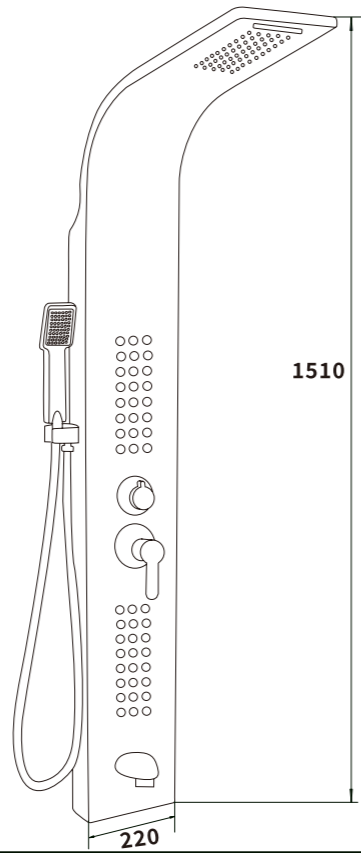

ER-880136
Concealed single function shower

ER-880125
Concealed two-function shower

ER-880126
Concealed two-function shower

ER-880127
Concealed two-function shower

ER-880128
Concealed two-function shower

PN-1001
Material:SUS
Thickness:0.8mm