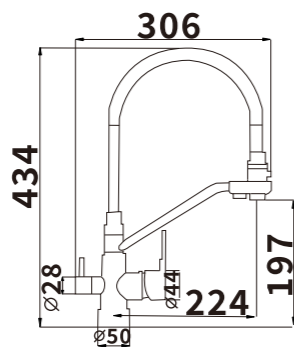

Outer box size:655*645*540

ES-EK2015

Color:White

Material:SUS304

Outer box size:655*645*540

ES-EK2020

Color:White

Material:SUS304

Outer box size:655*645*540

ED105

Color:Chrome
Material:Brass

Outer box size:650*425*440

ED106

Color:Chrome
Material:Brass

Outer box size:650*425*440

ED107