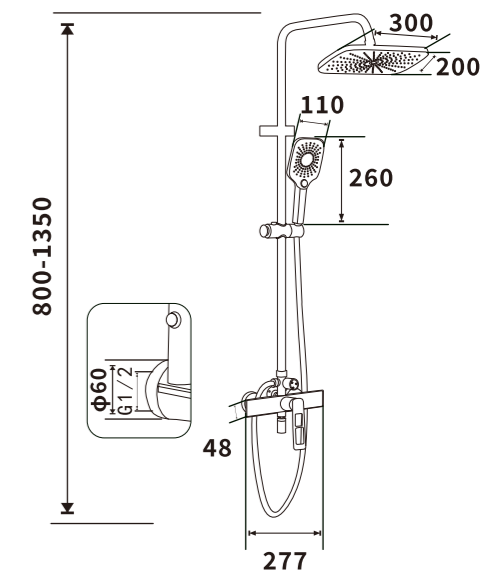

ES-B32011

Color: Chrome

Pressure requirement: 0.2-1.2MPa

Outer box size: 745*495*420

ES-B32012

Color: Chrome

Pressure requirement: 0.2-1.2MPa

Outer box size: 745*495*420