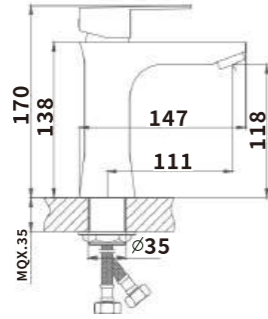

ES-SS5000

ES-SS5001

Color:MATT

Material:304SUS

Outer box size:515*395*380