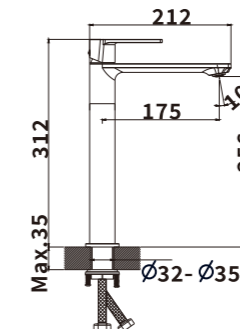

Material: Brass

Outer box size: 650*425*440

ES-CH3003

Color: Chrome

Material: Brass

Outer box size: 570*465*500

ES-CH3004

Color: Chrome

Material: Brass

Outer box size: 745*495*420

ES-CH4000

ES-CH4001

Color: Chrome

Material: Brass

Outer box size: 515*395*380

ES-CH4002

Color: Chrome

Material: Brass

Outer box size: 650*425*440

ES-CH4003

Color: Chrome

Material: Brass

Outer box size: 570*465*500

ES-CH4004