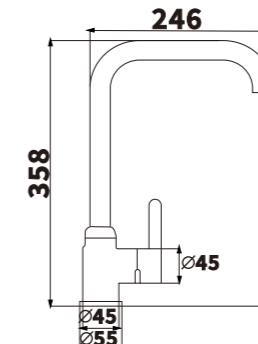

ED134
 Color:Chrome
 Material:Brass
 Outer box size:650*425*440

ED135

Color:Chrome
Material:Brass

Outer box size:650*425*440

Ed136

Color:Chrome
Material:Brass

Outer box size:650*425*440

ED137

Color:Chrome
Material:Brass

Outer box size:650*425*440

ED138

Color:Chrome
Material:Brass

Outer box size:650*425*440

ED139

Color:Chrome
Material:Brass

Outer box size:650*425*440