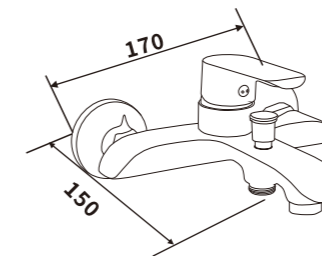

ES-FY1003

Color:Chrome

Material:Brass

Outer box size:570*465*500