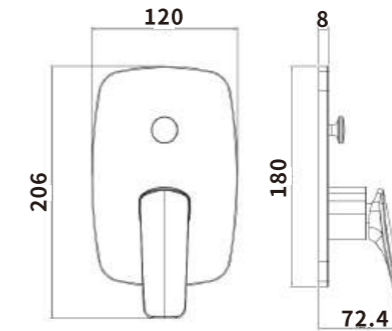

PN-2004
Material:SUS
Thickness:0.8mm

ES-HY1000

ES-HY1001

Color:Chrome

Material:Brass

Outer box size:480*375*700

ES-HY1002

Color:Chrome

Material:Brass

Outer box size:480*375*700

ES-HY1003

Color:Chrome

Material:Brass

Outer box size:600*430*620

ES-HY1004

Color:Chrome

Material:Brass

Outer box size:600*430*620

ES-HY1005

Color:Chrome

Material:Brass

Outer box size:500*360*650

ES-HY1006

Color:Chrome

Material:Brass

Outer box size:880*330*755

ES-HY1000

ES-HY1007

Color: Chrome

Material: Brass

Outer box size: 650*435*380

ES-HY1008