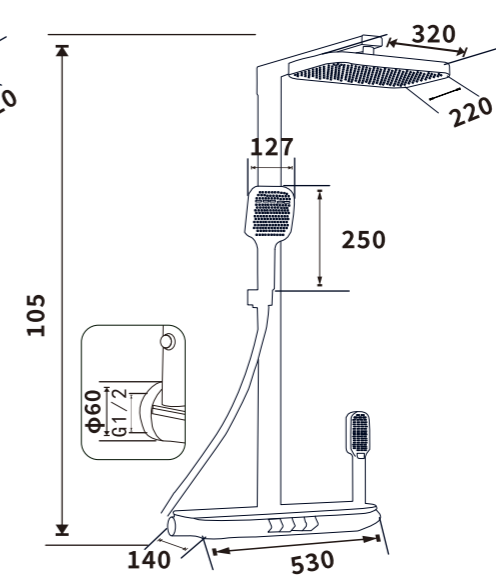

ES-ZJ1002

Color:Plated grey

Pressure requirement:0.2-1.2MPa

Outer box size:1100*300*460

ES-ZJ1003

Color:Plated grey

Pressure requirement:0.2-1.2MPa

Outer box size:1100*300*460