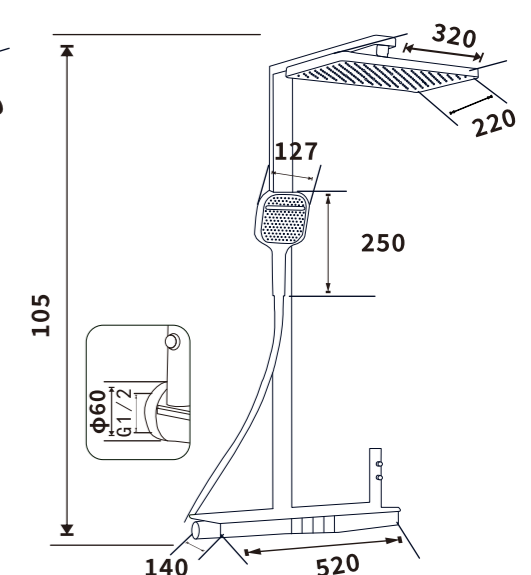

ES-ZJ1002

Color:Plated grey

Pressure requirement:0.2-1.2MPa

Outer box size:1100*300*460

ES-ZJ1003

Color:Plated grey

Pressure requirement:0.2-1.2MPa

Outer box size:1100*300*460