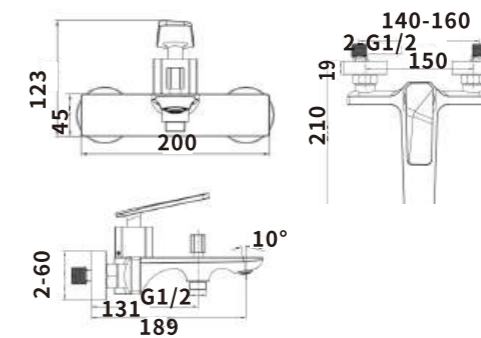

Color: Chrome

Material: Brass

Outer box size: 510*440*750

ES-HY1009

Color: Chrome

Material: Brass

Outer box size: 670*630*445

ES-HY1010

Color: Chrome

Material: Brass

Outer box size: 600*430*620

ES-HY2000

ES-HY2001
 Color:Black
 Material:Brass
 Outer box size:620*435*380

ES-HY2002
 Color:Black
 Material:Brass
 Outer box size:510*440*750

ES-HY2003
 Color:Black
 Material:Brass
 Outer box size:670*630*445