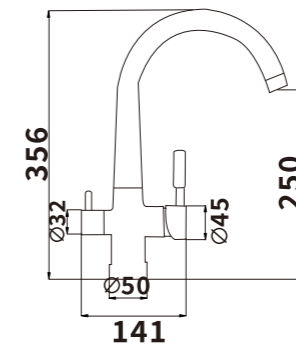

Outer box size:655*645*540

ED105

Color:Chrome
Material:Brass

Outer box size:650*425*440

ED106

Color:Chrome
Material:Brass

Outer box size:650*425*440

ED107

Color:Chrome
Material:Brass

Outer box size:650*425*440

ED108

Color:Chrome
Material:Brass

Outer box size:650*425*440

ED109

Color:Chrome
Material:Brass

Outer box size:650*425*440