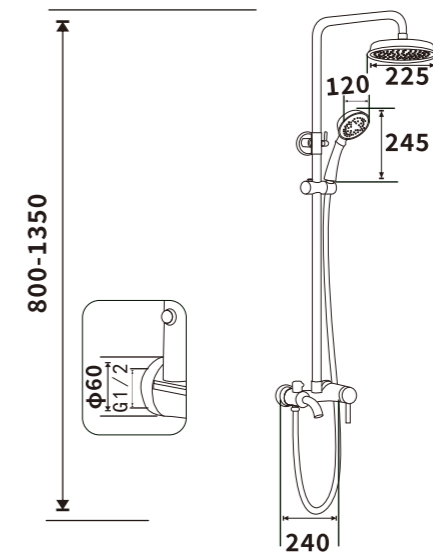

ES-B31003

Color: Chrome

Pressure requirement: 0.2-1.2MPa

Outer box size: 745*495*420

ES-B31004

Color: Chrome

Pressure requirement: 0.2-1.2MPa

Outer box size: 745*495*420