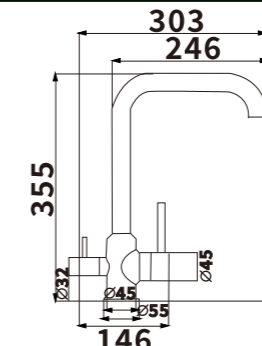

WD141

ED142

Color:Chrome
Material:Brass

Outer box size:650*425*440

ED143

Color:Chrome
Material:Brass

Outer box size:650*425*440

ED144

Color:Chrome
Material:Brass

Outer box size:650*425*440

ED145

Color:Chrome
Material:Brass

Outer box size:650*425*440

ED146

Color:Chrome
Material:Brass

Outer box size:650*425*440