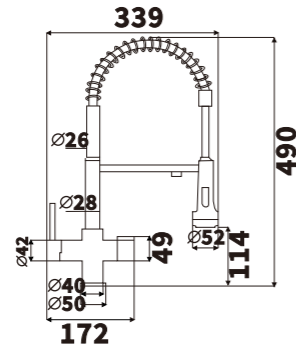

ED119
Color:Chrome
Material:Brass
Outer box size:650*425*440