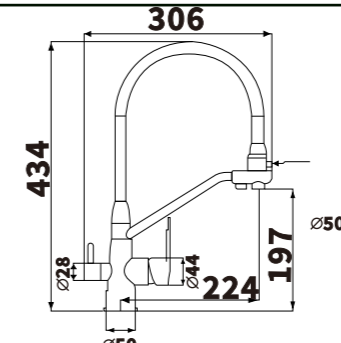

Color:Chrome

Material:Brass

Outer box size:650*425*440

ED152

Color:Chrome

Material:Brass

Outer box size:650*425*440

WD168

Color:Chrome

Material:Brass

Outer box size:515*395*380

Ps070201
Material:ABS

Ps170101
Material:ABS

Ps080101
Material:ABS

Ps010101
Material:ABS

Pb170101
Material:SUS