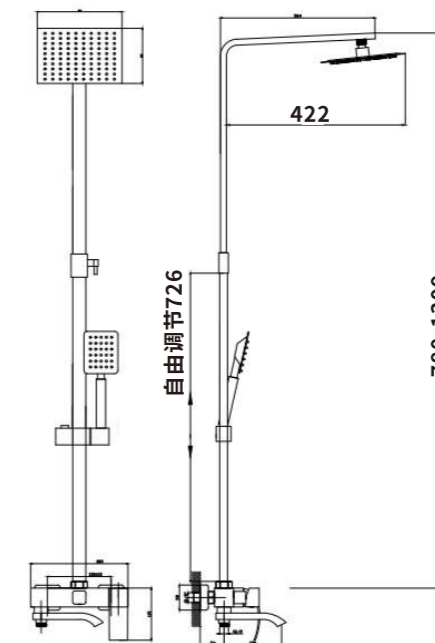

ES-SS3001

Color:MATT

Material:304SUS

Outer box size:515*395*380

ES-SS3002

Color:MATT

Material:304SUS

Outer box size:515*395*380