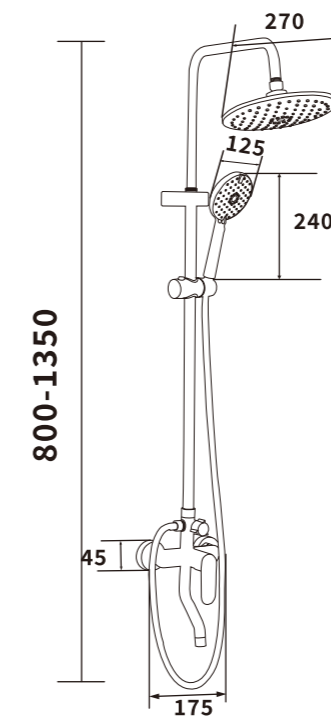

ES-YJ1004
 Color:Chrome
 Material:Brass
 Outer box size:570*465*500

ES-YJ1005
 Color:Chrome
 Material:Brass
 Outer box size:745*495*420

ES-FY1000

ES-FY1001

Color:Chrome

Material:Brass

Outer box size:515*395*380

ES-FY1002

Color:Chrome

Material:Brass

Outer box size:570*465*500

ES-FY1003

Color:Chrome

Material:Brass

Outer box size:570*465*500