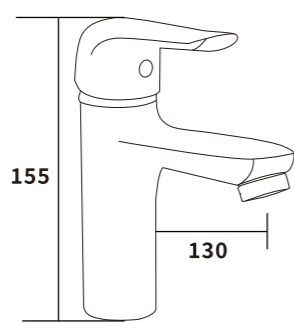

Outer box size:745*495*420

ES-SS5003

Color:MATT

Material:304SUS

Outer box size:515*395*380

ES-SS5004

Color:MATT

Material:304SUS

Outer box size:650*425*440

ES-SS5005

Color:MATT

Material:304SUS

Outer box size:650*420*440

ES-EB1001
 Color:Grey
 Material:Brass
 Outer box size:515*395*380

ES-EB1002
 Color:Grey
 Material:Brass
 Outer box size:515*395*380

ES-EB1003
 Color:Grey
 Material:Brass
 Outer box size:515*395*380

ES-EB1004
 Color:Grey
 Material:Brass
 Outer box size:515*395*380

ES-EB1005
 Color:Grey
 Material:Brass
 Outer box size:515*395*380

ES-EB1006
 Color:Grey
 Material:Brass
 Outer box size:515*395*380

ES-EB1007
 Color:Grey
 Material:Brass
 Outer box size:515*395*380

ES-EB1008
 Color:Grey
 Material:Brass
 Outer box size:515*395*380

ES-EB1009
 Color:Grey
 Material:Brass
 Outer box size:515*395*380

ES-EB1010
 Color:Grey
 Material:Brass
 Outer box size:515*395*380