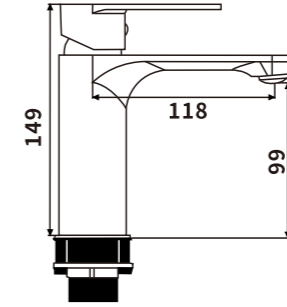

Material:Brass

Outer box size:650*425*440

ES-LF2006

Color:Chrome

Material:Brass

Outer box size:600*430*620

ES-LF2000

ES-LF2007

Color: Chrome

Material: Brass

Outer box size: 515*395*380

ES-LF2008

Color: Chrome

Material: Brass

Outer box size: 650*425*440

ES-LF2009

Color: Chrome

Material: Brass

Outer box size: 650*425*440

ES-LF2010

Color: Chrome

Material: Brass

Outer box size: 570*465*500

ES-LF2011