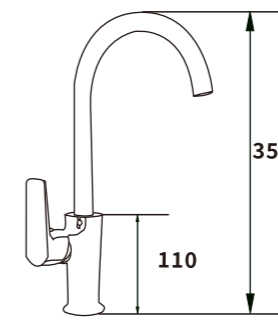

Color: Chrome

Material: Brass

Outer box size: 650*425*440

ES-LF2010

Color: Chrome

Material: Brass

Outer box size: 570*465*500

ES-LF2011

Color: Chrome

Material: Brass

Outer box size: 570*465*500

ES-SD1000

ES-SD1001

Color:Chrome

Material:Brass

Outer box size:515*395*380

ES-SD1002

Color:Chrome

Material:Brass

Outer box size:650*425*440

ES-SD1003

Color:Chrome

Material:Brass

Outer box size:570*465*500