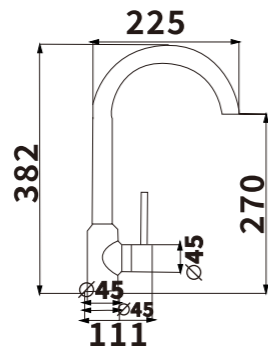

ED142

Color:Chrome
Material:Brass

Outer box size:650*425*440