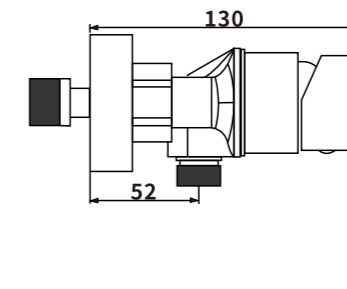

Color: Chrome

Material: Brass

Outer box size: 515*395*380

ES-LF2008

Color: Chrome

Material: Brass

Outer box size: 650*425*440

ES-LF2009

Color: Chrome

Material: Brass

Outer box size: 650*425*440

ES-LF2010

Color: Chrome

Material: Brass

Outer box size: 570*465*500

ES-LF2011