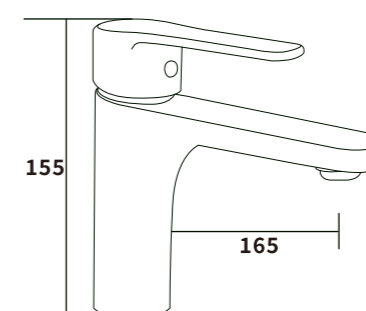

Outer box size:650*425*440

ES-SS5005

Color:MATT

Material:304SUS

Outer box size:650*420*440

ES-EB1001
 Color:Grey
 Material:Brass
 Outer box size:515*395*380

ES-EB1002
 Color:Grey
 Material:Brass
 Outer box size:515*395*380

ES-EB1003
 Color:Grey
 Material:Brass
 Outer box size:515*395*380

ES-EB1004
 Color:Grey
 Material:Brass
 Outer box size:515*395*380

ES-EB1005
 Color:Grey
 Material:Brass
 Outer box size:515*395*380

ES-EB1006
 Color:Grey
 Material:Brass
 Outer box size:515*395*380

ES-EB1007
 Color:Grey
 Material:Brass
 Outer box size:515*395*380

ES-EB1008
 Color:Grey
 Material:Brass
 Outer box size:515*395*380

ES-EB1009
 Color:Grey
 Material:Brass
 Outer box size:515*395*380

ES-EB1010
 Color:Grey
 Material:Brass
 Outer box size:515*395*380