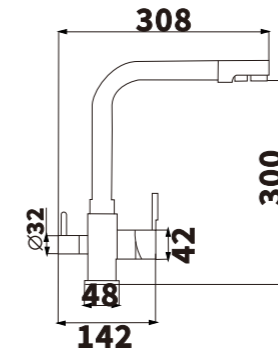

ED147

Color:Chrome
Material:Brass

Outer box size:650*425*440

ED148

Color:Chrome

Material:Brass

Outer box size:650*425*440

ED153