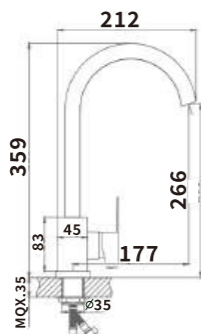

Outer box size:395*243*625

ES-SS5002

Color:MATT

Material:304SUS

Outer box size:515*395*380

ES-SS5007

Color:MATT

Material:304SUS

Outer box size:745*495*420

ES-SS5003

Color:MATT

Material:304SUS

Outer box size:515*395*380

ES-SS5004

Color:MATT

Material:304SUS

Outer box size:650*425*440

ES-SS5005

Color:MATT

Material:304SUS

Outer box size:650*420*440

ES-EB1001
 Color:Grey
 Material:Brass
 Outer box size:515*395*380

ES-EB1002
 Color:Grey
 Material:Brass
 Outer box size:515*395*380