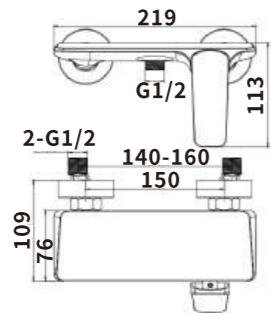

ES-HY1000

Color:Chrome

Material:Brass

Outer box size:480*375*700