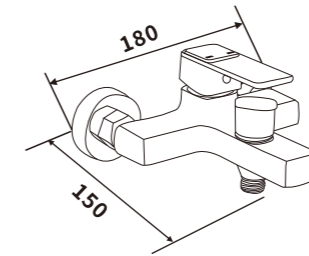

ES-YJ1000

ES-YJ1001
 Color:Chrome
 Material:Brass
 Outer box size:515*395*380

ES-YJ1002
 Color:Chrome
 Material:Brass
 Outer box size:650*425*440

ES-YJ1003
 Color:Chrome
 Material:Brass
 Outer box size:570*465*500