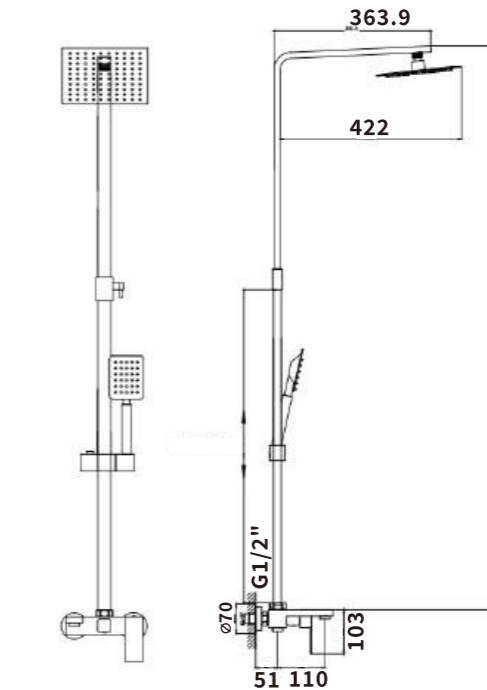

ES-SS4007
Color:Black
Material:304SUS
Outer box size:745*495*420