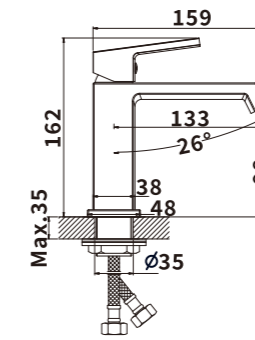

Outer box size: 650*425*440

ES-CH2003

Color: Chrome

Material: Brass

Outer box size: 570*465*500

ES-CH2004

Color: Chrome

Material: Brass

Outer box size: 745*495*420

ES-CH3000

ES-CH3001

Color: Chrome

Material: Brass

Outer box size: 515*395*380

ES-CH3002

Color: Chrome