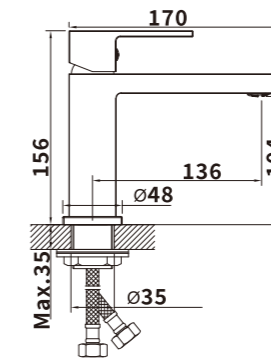

ES-CH1000

ES-CH10001

Color: Chrome

Material: Brass

Outer box size: 650*425*440