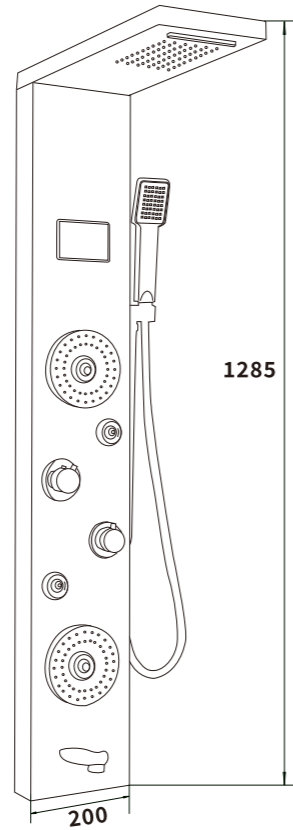

PN-2001
Material:SUS
Thickness:0.8mm