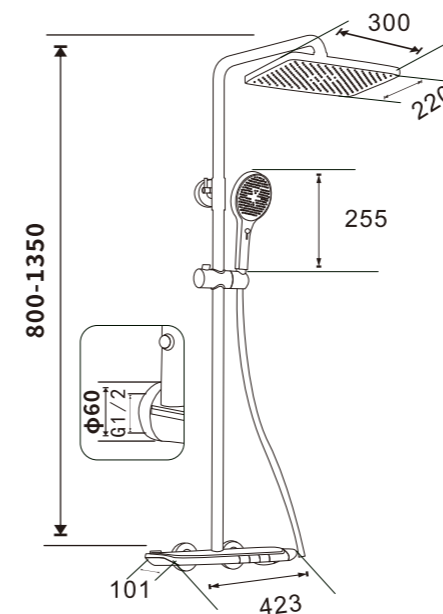

Color:Plated grey

Pressure requirement:0.2-1.2MPa

Outer box size:745*495*420

Color:Plated grey

Pressure requirement:0.2-1.2MPa

Outer box size:745*495*420

Color:Plated grey

Pressure requirement:0.2-1.2MPa

Outer box size:745*495*420