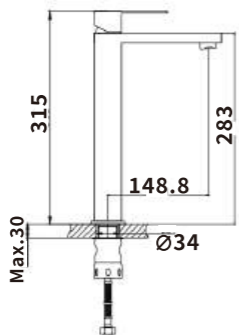

ES-SS3006

Color:MATT

Material:304SUS

Outer box size:745*495*420

ES-SS4000

ES-SS4001
Color:Black
Material:304SUS
Outer box size:515*395*380

ES-SS4002
Color:Black
Material:304SUS
Outer box size:650*425*440

ES-SS4003
Color:Black
Material:304SUS
Outer box size:650*425*440