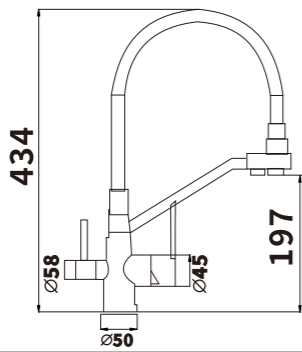

Color:Chrome
Material:Brass

Outer box size:650*425*440

ED108

Color:Chrome
Material:Brass

Outer box size:650*425*440

ED109

Color:Chrome
Material:Brass

Outer box size:650*425*440

ED110

Color:Chrome
Material:Brass

Outer box size:650*425*440

ED111
Color:Grey
Material:Brass
Outer box size:650*425*440

ED112
Color:Grey
Material:Brass
Outer box size:650*425*440

ED113
Color:Grey
Material:Brass
Outer box size:650*425*440