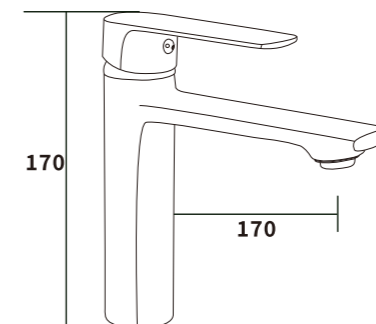

ES-EB1011
 Color:Grey
 Material:Brass
 Outer box size:515*395*380

ES-EB1012
 Color:Grey
 Material:Brass
 Outer box size:515*395*380

ES-EB1013
 Color:Grey
 Material:Brass
 Outer box size:515*395*380

ES-EB1014
 Color:Grey
 Material:Brass
 Outer box size:515*395*380

ES-EB2001
 Color:Chrome
 Material:Brass
 Outer box size:515*395*380

ES-EB2002
 Color:Chrome
 Material:Brass
 Outer box size:515*395*380

ES-EB2003
 Color:Chrome
 Material:Brass
 Outer box size:515*395*380

ES-EB2004
 Color:Chrome
 Material:Brass
 Outer box size:515*395*380

ES-EB2005
 Color:Chrome
 Material:Brass
 Outer box size:515*395*380

ES-EB2006
 Color:Chrome
 Material:Brass
 Outer box size:515*395*380