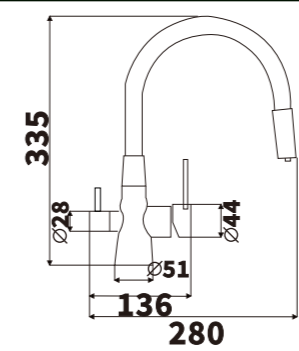

ED122
Color:Chrome
Material:Brass
Outer box size:650*425*440

ED123
Color:Chrome
Material:Brass
Outer box size:650*425*440

ED124
Color:Chrome
Material:Brass
Outer box size:650*425*440

ED125
Color:Chrome
Material:Brass
Outer box size:650*425*440

ED126
Color:Chrome
Material:Brass
Outer box size:650*425*440

ED127
 Color:Chrome
 Material:Brass
 Outer box size:650*425*440

ED128
 Color:Chrome
 Material:Brass
 Outer box size:650*425*440

ED129
 Color:Chrome
 Material:Brass
 Outer box size:650*425*440