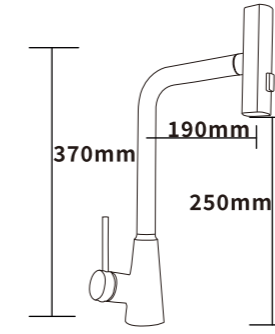

Outer box size:655*645*540

ES-EK2011

Color:Grey

Material:SUS304

Outer box size:655*645*540

ES-EK2016

Color:MATT

Material:SUS304