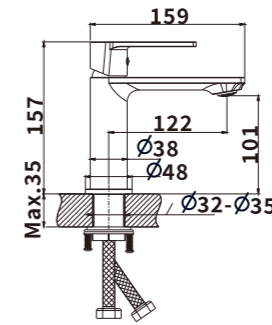

Material: Brass

Outer box size: 650*425*440

ES-CH3003

Color: Chrome

Material: Brass

Outer box size: 570*465*500

ES-CH3004

Color: Chrome

Material: Brass

Outer box size: 745*495*420

ES-CH4000

ES-CH4001

Color: Chrome

Material: Brass

Outer box size: 515*395*380

ES-CH4002