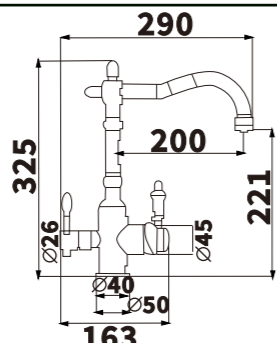

Color:Chrome

Material:Brass

Outer box size:650*425*440

ED151

Color:Chrome

Material:Brass

Outer box size:650*425*440

ED156

Color:Chrome

Material:Brass

Outer box size:650*425*440

ED152

Color:Chrome

Material:Brass

Outer box size:650*425*440

WD168