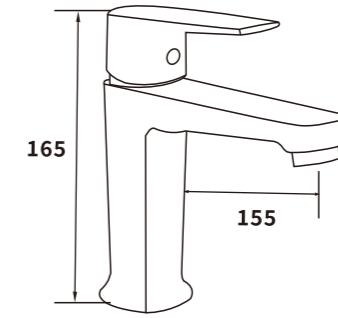

Color: Chrome

Material: Brass

Outer box size: 515*395*380

ES-LF2008

Color: Chrome

Material: Brass

Outer box size: 650*425*440

ES-LF2009

Color: Chrome

Material: Brass

Outer box size: 650*425*440

ES-LF2010

Color: Chrome

Material: Brass

Outer box size: 570*465*500

ES-LF2011

Color: Chrome

Material: Brass

Outer box size: 570*465*500

ES-SD1000

ES-SD1001

Color:Chrome

Material:Brass

Outer box size:515*395*380