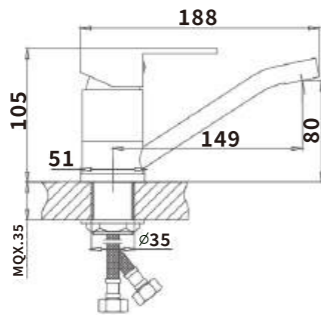

Outer box size:395*243*625

ES-SS5002

Color:MATT

Material:304SUS

Outer box size:515*395*380

ES-SS5007

Color:MATT

Material:304SUS