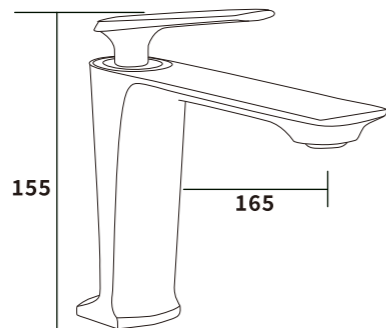

ES-EB1011
 Color:Grey
 Material:Brass
 Outer box size:515*395*380

ES-EB1012
 Color:Grey
 Material:Brass
 Outer box size:515*395*380

ES-EB1013
 Color:Grey
 Material:Brass
 Outer box size:515*395*380

ES-EB1014
 Color:Grey
 Material:Brass
 Outer box size:515*395*380

ES-EB2001
 Color:Chrome
 Material:Brass
 Outer box size:515*395*380

ES-EB2002
 Color:Chrome
 Material:Brass
 Outer box size:515*395*380

ES-EB2003
 Color:Chrome
 Material:Brass
 Outer box size:515*395*380