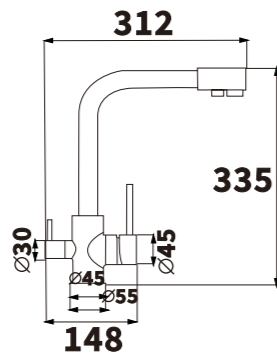

Color:Chrome
Material:Brass

Outer box size:650*425*440

ED145

Color:Chrome
Material:Brass

Outer box size:650*425*440

ED146

Color:Chrome
Material:Brass

Outer box size:650*425*440

ED147

Color:Chrome
Material:Brass

Outer box size:650*425*440

ED148

Color:Chrome

Material:Brass

Outer box size:650*425*440

ED153