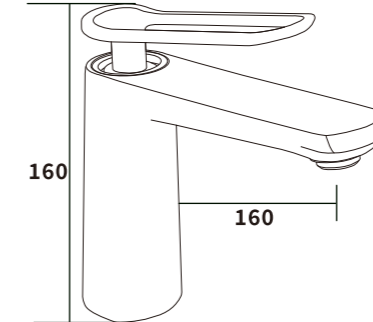

ES-EB1003
 Color:Grey
 Material:Brass
 Outer box size:515*395*380

ES-EB1004
 Color:Grey
 Material:Brass
 Outer box size:515*395*380

ES-EB1005
 Color:Grey
 Material:Brass
 Outer box size:515*395*380

ES-EB1006
 Color:Grey
 Material:Brass
 Outer box size:515*395*380

ES-EB1007
 Color:Grey
 Material:Brass
 Outer box size:515*395*380

ES-EB1008
 Color:Grey
 Material:Brass
 Outer box size:515*395*380

ES-EB1009
 Color:Grey
 Material:Brass
 Outer box size:515*395*380

ES-EB1010
 Color:Grey
 Material:Brass
 Outer box size:515*395*380

ES-EB1011
 Color:Grey
 Material:Brass
 Outer box size:515*395*380

ES-EB1012
 Color:Grey
 Material:Brass
 Outer box size:515*395*380

ES-EB1013
 Color:Grey
 Material:Brass
 Outer box size:515*395*380

ES-EB1014
 Color:Grey
 Material:Brass
 Outer box size:515*395*380