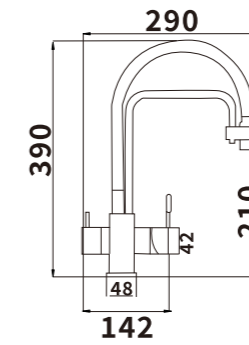

Outer box size:655*645*540

ED105

Color:Chrome
Material:Brass

Outer box size:650*425*440

ED106

Color:Chrome
Material:Brass

Outer box size:650*425*440

ED107