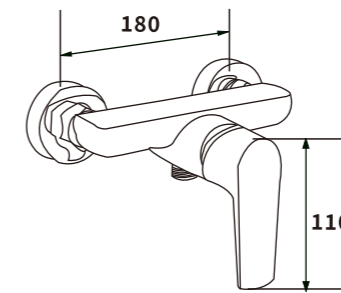

ES-SD1003

Color:Chrome

Material:Brass

Outer box size:570*465*500