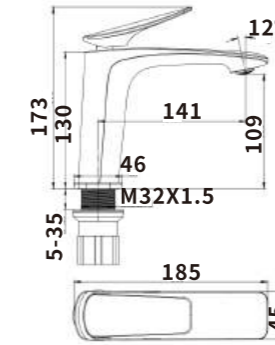

Material:Brass

Outer box size:480*375*700

ES-HY1003

Color:Chrome

Material:Brass

Outer box size:600*430*620

ES-HY1004

Color:Chrome

Material:Brass

Outer box size:600*430*620

ES-HY1005

Color:Chrome

Material:Brass

Outer box size:500*360*650

ES-HY1006

Color:Chrome

Material:Brass

Outer box size:880*330*755

ES-HY1000

ES-HY1007

Color: Chrome

Material: Brass

Outer box size: 650*435*380

ES-HY1008

Color: Chrome

Material: Brass

Outer box size: 510*440*750

ES-HY1009

Color: Chrome

Material: Brass

Outer box size: 670*630*445

ES-HY1010