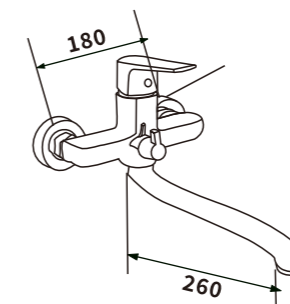

ES-SD1005

Color:Chrome

Material:Brass

Outer box size:395*243*625