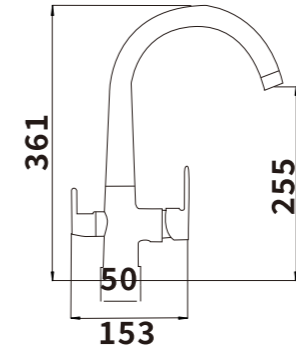

Outer box size:655*645*540

ED105

Color:Chrome
Material:Brass

Outer box size:650*425*440

ED106

Color:Chrome
Material:Brass

Outer box size:650*425*440

ED107

Color:Chrome
Material:Brass

Outer box size:650*425*440

ED108

Color:Chrome
Material:Brass

Outer box size:650*425*440

ED109

Color:Chrome
Material:Brass

Outer box size:650*425*440