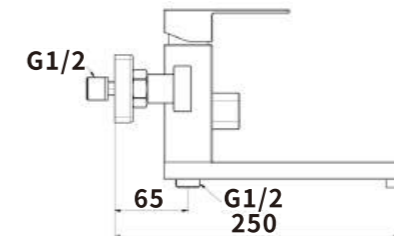

Outer box size:650*425*440

ES-SS2000

ES-SS2001
 Color:Black
 Material:304SUS
 Outer box size:515*395*380

ES-SS2002
 Color:Black
 Material:304SUS
 Outer box size:650*425*440

ES-SS2003
 Color:Black
 Material:304SUS
 Outer box size:650*425*440