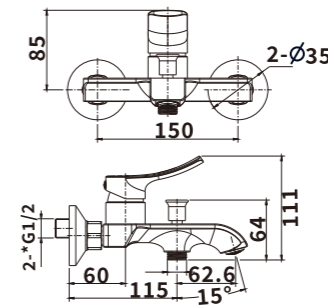

Outer box size: 650*425*440

ES-CH2003

Color: Chrome

Material: Brass

Outer box size: 570*465*500

ES-CH2004

Color: Chrome

Material: Brass