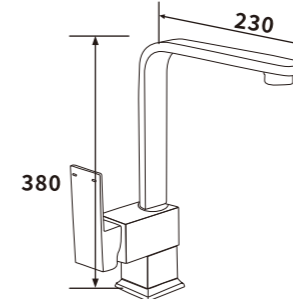

ES-SD2003
Color:Chrome
Material:Brass
Outer box size:650*425*440
1/18 PCS