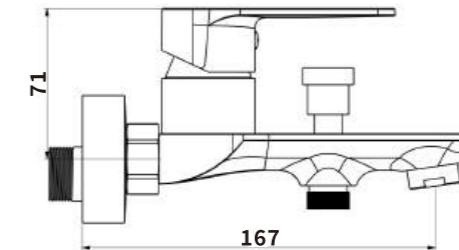

Material:Brass

Outer box size:650*425*440

ES-LF2004

Color:Chrome

Material:Brass

Outer box size:570*465*500

ES-LF2005

Color:Chrome