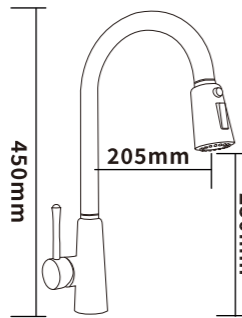

ES-EK2002

Color:MATT

Material:SUS304

Outer box size:655*645*540