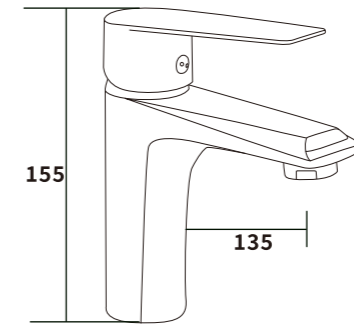

ES-EB1007
 Color:Grey
 Material:Brass
 Outer box size:515*395*380

ES-EB1008
 Color:Grey
 Material:Brass
 Outer box size:515*395*380

ES-EB1009
 Color:Grey
 Material:Brass
 Outer box size:515*395*380

ES-EB1010
 Color:Grey
 Material:Brass
 Outer box size:515*395*380

ES-EB1011
 Color:Grey
 Material:Brass
 Outer box size:515*395*380

ES-EB1012
 Color:Grey
 Material:Brass
 Outer box size:515*395*380

ES-EB1013
 Color:Grey
 Material:Brass
 Outer box size:515*395*380

ES-EB1014
 Color:Grey
 Material:Brass
 Outer box size:515*395*380

ES-EB2001
 Color:Chrome
 Material:Brass
 Outer box size:515*395*380

ES-EB2002
 Color:Chrome
 Material:Brass
 Outer box size:515*395*380

ES-EB2003
 Color:Chrome
 Material:Brass
 Outer box size:515*395*380