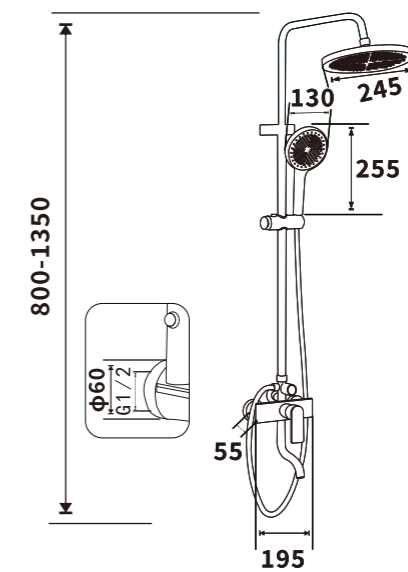

ES-B32011

Color: Chrome

Pressure requirement: 0.2-1.2MPa

Outer box size: 745*495*420

ES-B32012

Color: Chrome

Pressure requirement: 0.2-1.2MPa

Outer box size: 745*495*420