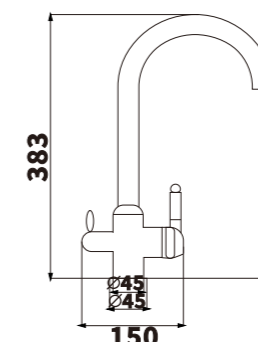

Color:Chrome
Material:Brass

Outer box size:650*425*440

ED138

Color:Chrome
Material:Brass

Outer box size:650*425*440

ED139

Color:Chrome
Material:Brass

Outer box size:650*425*440