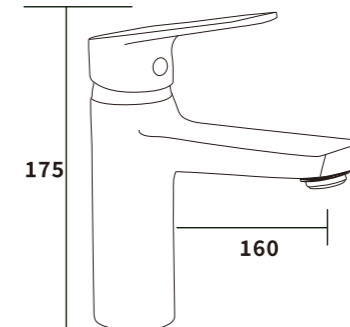

Outer box size:745*495*420

ES-SS5003

Color:MATT

Material:304SUS

Outer box size:515*395*380

ES-SS5004

Color:MATT

Material:304SUS

Outer box size:650*425*440

ES-SS5005

Color:MATT

Material:304SUS

Outer box size:650*420*440

ES-EB1001
 Color:Grey
 Material:Brass
 Outer box size:515*395*380

ES-EB1002
 Color:Grey
 Material:Brass
 Outer box size:515*395*380

ES-EB1003
 Color:Grey
 Material:Brass
 Outer box size:515*395*380

ES-EB1004
 Color:Grey
 Material:Brass
 Outer box size:515*395*380

ES-EB1005
 Color:Grey
 Material:Brass
 Outer box size:515*395*380

ES-EB1006
 Color:Grey
 Material:Brass
 Outer box size:515*395*380

ES-EB1007
 Color:Grey
 Material:Brass
 Outer box size:515*395*380

ES-EB1008
 Color:Grey
 Material:Brass
 Outer box size:515*395*380

ES-EB1009
 Color:Grey
 Material:Brass
 Outer box size:515*395*380

ES-EB1010
 Color:Grey
 Material:Brass
 Outer box size:515*395*380