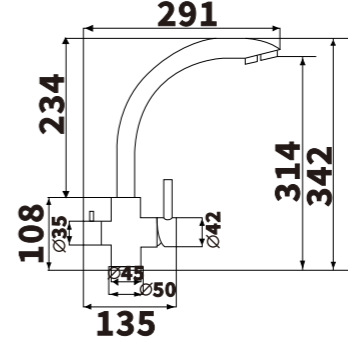

Color:Chrome
Material:Brass

Outer box size:650*425*440

ED138

Color:Chrome
Material:Brass

Outer box size:650*425*440

ED139

Color:Chrome
Material:Brass

Outer box size:650*425*440

ED140

Color:Chrome
Material:Brass

Outer box size:650*425*440

ED158
 Color:Chrome
 Material:Brass
 Outer box size:650*425*440

ED163
 Color:Chrome
 Material:Brass
 Outer box size:650*425*440

ED159
 Color:Chrome
 Material:Brass
 Outer box size:650*425*440

ED164
 Color:Chrome
 Material:Brass
 Outer box size:650*425*440

ED160
 Color:Chrome
 Material:Brass
 Outer box size:650*425*440

ED165
 Color:Chrome
 Material:Brass
 Outer box size:650*425*440

ED161
 Color:Chrome
 Material:Brass
 Outer box size:650*425*440