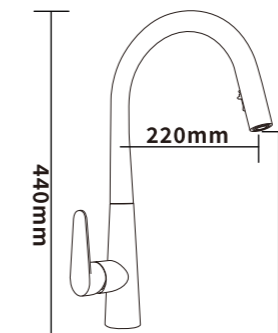

Outer box size:655*645*540

ES-EK2004

Color:MATT

Material:SUS304

Outer box size:655*645*540

ES-EK2009

Color:MATT

Material:SUS304

Outer box size:655*645*540

ES-EK2005

Color:MATT

Material:SUS304

Outer box size:655*645*540

ES-EK2010

Color:MATT

Material:SUS304

Outer box size:655*645*540

ES-EK2011

Color:Grey

Material:SUS304

Outer box size:655*645*540

ES-EK2016

Color:MATT

Material:SUS304