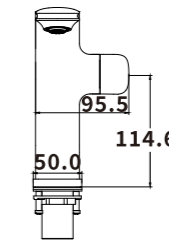

ES-GK1000

ES-GK1001

Color:Grey

Material:Brass

Outer box size:620*435*380