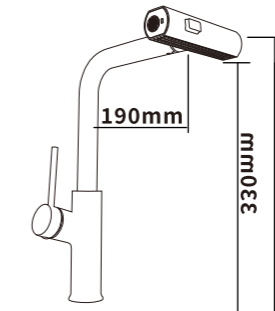

Outer box size:655*645*540

ES-EK2013

Color:Grey

Material:SUS304

Outer box size:655*645*540

ES-EK20188

Color:Grey

Material:SUS304