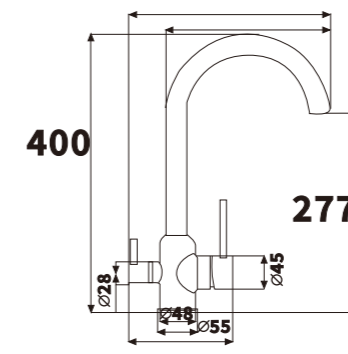

Color:Chrome
Material:Brass

Outer box size:650*425*440

ED138

Color:Chrome
Material:Brass

Outer box size:650*425*440

ED139

Color:Chrome
Material:Brass

Outer box size:650*425*440

ED140

Color:Chrome
Material:Brass

Outer box size:650*425*440

ED158
 Color:Chrome
 Material:Brass
 Outer box size:650*425*440

ED163
 Color:Chrome
 Material:Brass
 Outer box size:650*425*440

ED159
 Color:Chrome
 Material:Brass
 Outer box size:650*425*440

ED164
 Color:Chrome
 Material:Brass
 Outer box size:650*425*440

ED160
 Color:Chrome
 Material:Brass
 Outer box size:650*425*440

ED165
 Color:Chrome
 Material:Brass
 Outer box size:650*425*440

ED161
 Color:Chrome
 Material:Brass
 Outer box size:650*425*440