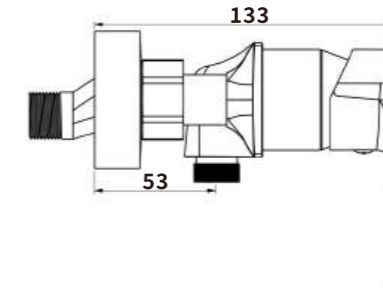

ES-LF2004

Color:Chrome

Material:Brass

Outer box size:570*465*500