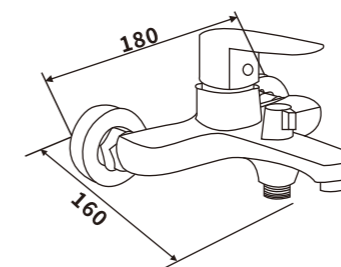

ES-SD1002

Color:Chrome

Material:Brass

Outer box size:650*425*440

ES-SD1003

Color:Chrome

Material:Brass

Outer box size:570*465*500