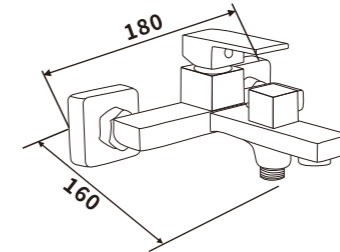

ES-SD2005
Color:Chrome
Material:Brass
Outer box size:570*465*500
1/24 PCS