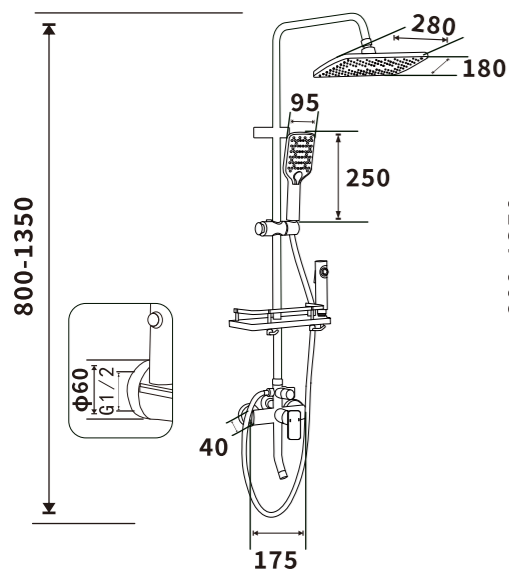

ES-B32011

Color: Chrome

Pressure requirement: 0.2-1.2MPa

Outer box size: 745*495*420

ES-B32012

Color: Chrome

Pressure requirement: 0.2-1.2MPa

Outer box size: 745*495*420