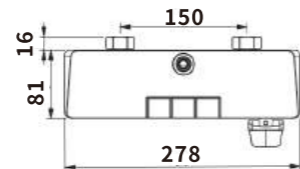

ES-HY1002

Color:Chrome

Material:Brass

Outer box size:480*375*700