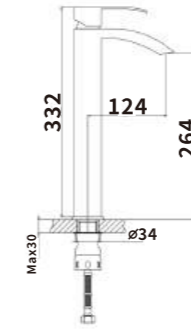

ES-SS3000

ES-SS3003

Color:MATT

Material:304SUS

Outer box size:650*425*440