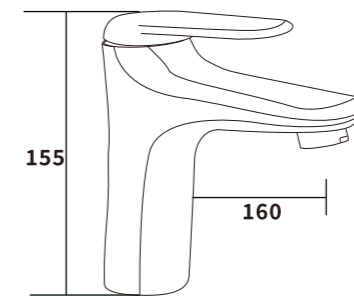

ES-EB1007
 Color:Grey
 Material:Brass
 Outer box size:515*395*380

ES-EB1008
 Color:Grey
 Material:Brass
 Outer box size:515*395*380

ES-EB1009
 Color:Grey
 Material:Brass
 Outer box size:515*395*380

ES-EB1010
 Color:Grey
 Material:Brass
 Outer box size:515*395*380

ES-EB1011
 Color:Grey
 Material:Brass
 Outer box size:515*395*380

ES-EB1012
 Color:Grey
 Material:Brass
 Outer box size:515*395*380

ES-EB1013
 Color:Grey
 Material:Brass
 Outer box size:515*395*380

ES-EB1014
 Color:Grey
 Material:Brass
 Outer box size:515*395*380

ES-EB2001
 Color:Chrome
 Material:Brass
 Outer box size:515*395*380

ES-EB2002
 Color:Chrome
 Material:Brass
 Outer box size:515*395*380

ES-EB2003
 Color:Chrome
 Material:Brass
 Outer box size:515*395*380

ES-EB2004
 Color:Chrome
 Material:Brass
 Outer box size:515*395*380

ES-EB2005
 Color:Chrome
 Material:Brass
 Outer box size:515*395*380

ES-EB2006
 Color:Chrome
 Material:Brass
 Outer box size:515*395*380