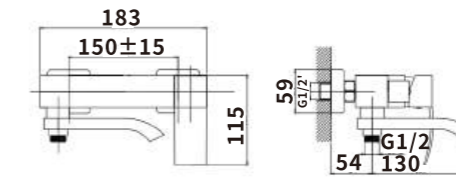

ES-SS3005

Color:MATT

Material:304SUS

Outer box size:570*465*500