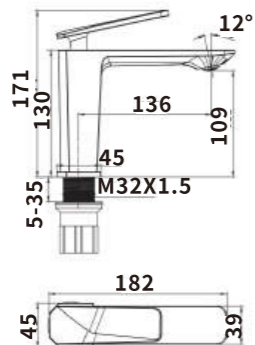

Material:Brass

Outer box size:880*330*755

ES-HY1000

ES-HY1007

Color: Chrome

Material: Brass

Outer box size: 650*435*380

ES-HY1008

Color: Chrome

Material: Brass

Outer box size: 510*440*750

ES-HY1009

Color: Chrome

Material: Brass

Outer box size: 670*630*445

ES-HY1010

Color: Chrome

Material: Brass

Outer box size: 600*430*620

ES-HY2000

ES-HY2001
 Color:Black
 Material:Brass
 Outer box size:620*435*380

ES-HY2002
 Color:Black
 Material:Brass
 Outer box size:510*440*750

ES-HY2003
 Color:Black
 Material:Brass
 Outer box size:670*630*445