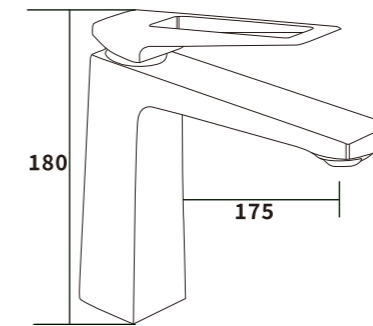

ES-EB1003
 Color:Grey
 Material:Brass
 Outer box size:515*395*380

ES-EB1004
 Color:Grey
 Material:Brass
 Outer box size:515*395*380

ES-EB1005
 Color:Grey
 Material:Brass
 Outer box size:515*395*380

ES-EB1006
 Color:Grey
 Material:Brass
 Outer box size:515*395*380

ES-EB1007
 Color:Grey
 Material:Brass
 Outer box size:515*395*380

ES-EB1008
 Color:Grey
 Material:Brass
 Outer box size:515*395*380

ES-EB1009
 Color:Grey
 Material:Brass
 Outer box size:515*395*380

ES-EB1010
 Color:Grey
 Material:Brass
 Outer box size:515*395*380

ES-EB1011
 Color:Grey
 Material:Brass
 Outer box size:515*395*380

ES-EB1012
 Color:Grey
 Material:Brass
 Outer box size:515*395*380

ES-EB1013
 Color:Grey
 Material:Brass
 Outer box size:515*395*380

ES-EB1014
 Color:Grey
 Material:Brass
 Outer box size:515*395*380