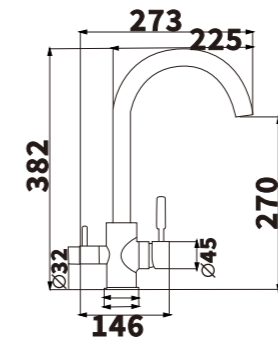

Color:Chrome

Material:Brass

Outer box size:650*425*440

ED150

Color:Chrome

Material:Brass

Outer box size:650*425*440

ED155