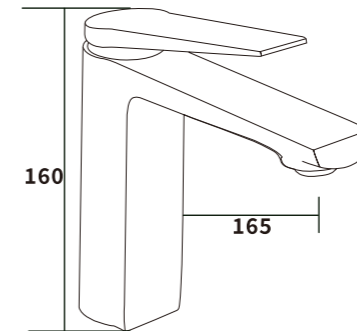

ES-EB1003
 Color:Grey
 Material:Brass
 Outer box size:515*395*380

ES-EB1004
 Color:Grey
 Material:Brass
 Outer box size:515*395*380

ES-EB1005
 Color:Grey
 Material:Brass
 Outer box size:515*395*380

ES-EB1006
 Color:Grey
 Material:Brass
 Outer box size:515*395*380

ES-EB1007
 Color:Grey
 Material:Brass
 Outer box size:515*395*380

ES-EB1008
 Color:Grey
 Material:Brass
 Outer box size:515*395*380

ES-EB1009
 Color:Grey
 Material:Brass
 Outer box size:515*395*380

ES-EB1010
 Color:Grey
 Material:Brass
 Outer box size:515*395*380

ES-EB1011
 Color:Grey
 Material:Brass
 Outer box size:515*395*380

ES-EB1012
 Color:Grey
 Material:Brass
 Outer box size:515*395*380

ES-EB1013
 Color:Grey
 Material:Brass
 Outer box size:515*395*380

ES-EB1014
 Color:Grey
 Material:Brass
 Outer box size:515*395*380