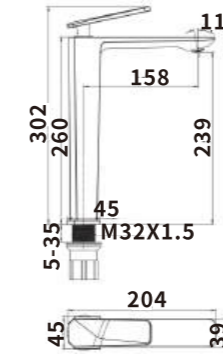

Color: Chrome

Material: Brass

Outer box size: 510*440*750

ES-HY1009

Color: Chrome

Material: Brass

Outer box size: 670*630*445

ES-HY1010

Color: Chrome

Material: Brass

Outer box size: 600*430*620

ES-HY2000

ES-HY2001
 Color:Black
 Material:Brass
 Outer box size:620*435*380

ES-HY2002
 Color:Black
 Material:Brass
 Outer box size:510*440*750

ES-HY2003
 Color:Black
 Material:Brass
 Outer box size:670*630*445

ES-HY2004
 Color:Black
 Material:Brass
 Outer box size:600*430*620

ES-HY2005
 Color:Black
 Material:Brass
 Outer box size:745*495*420

ES-CH1000

ES-CH10001

Color: Chrome

Material: Brass

Outer box size: 650*425*440