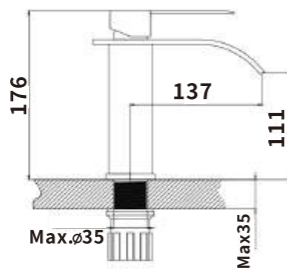

ES-SS3004

Color:MATT

Material:304SUS

Outer box size:650*425*440

ES-SS3005

Color:MATT

Material:304SUS

Outer box size:570*465*500