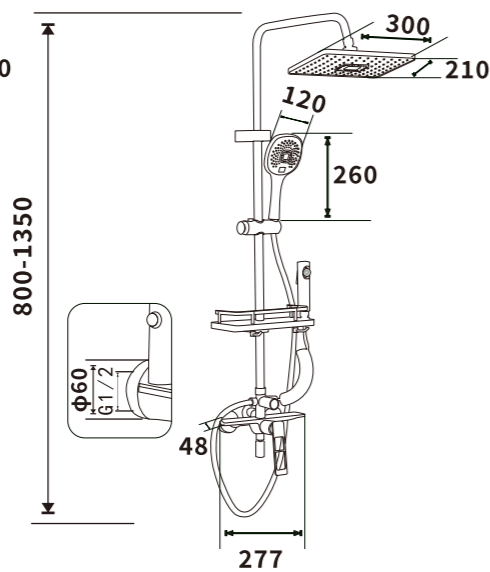

ES-B32011

Color: Chrome

Pressure requirement: 0.2-1.2MPa

Outer box size: 745*495*420

ES-B32012

Color: Chrome

Pressure requirement: 0.2-1.2MPa

Outer box size: 745*495*420