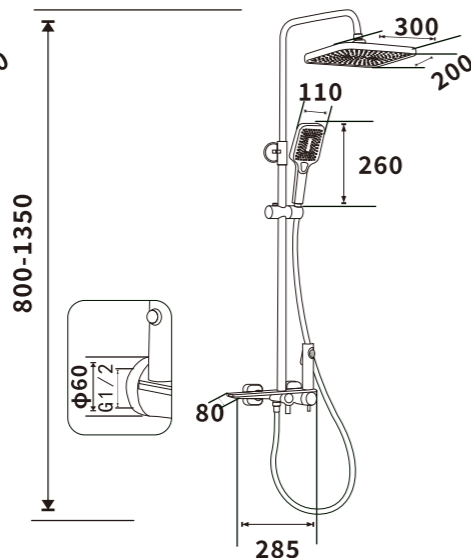

ES-B31003

Color: Chrome

Pressure requirement: 0.2-1.2MPa

Outer box size: 745*495*420

ES-B31004

Color: Chrome

Pressure requirement: 0.2-1.2MPa

Outer box size: 745*495*420