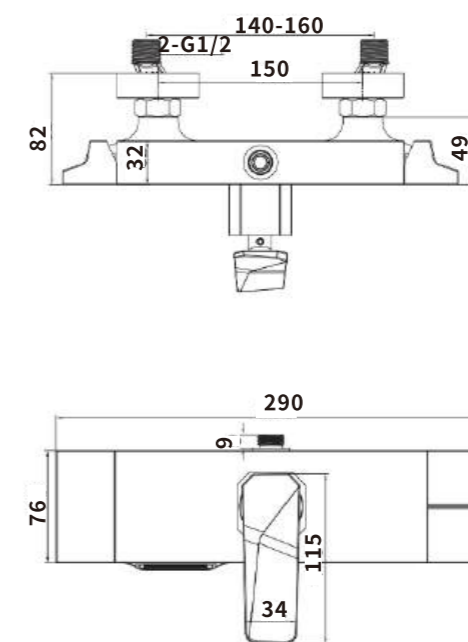

ES-HY2005
Color:Black
Material:Brass
Outer box size:745*495*420