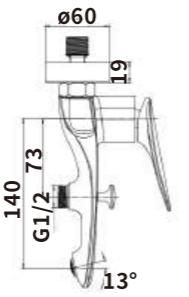

PN-2004
Material:SUS
Thickness:0.8mm

ES-HY1000

ES-HY1001

Color:Chrome

Material:Brass

Outer box size:480*375*700

ES-HY1002

Color:Chrome

Material:Brass

Outer box size:480*375*700

ES-HY1003

Color:Chrome

Material:Brass

Outer box size:600*430*620

ES-HY1004

Color:Chrome