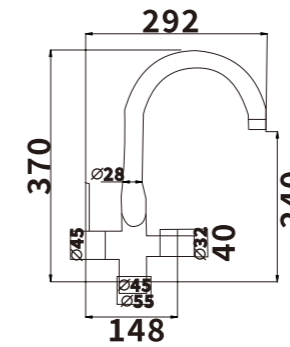

ED110

Color:Chrome
Material:Brass

Outer box size:650*425*440

ED111
Color:Grey
Material:Brass
Outer box size:650*425*440

ED112
Color:Grey
Material:Brass
Outer box size:650*425*440

ED113
Color:Grey
Material:Brass
Outer box size:650*425*440