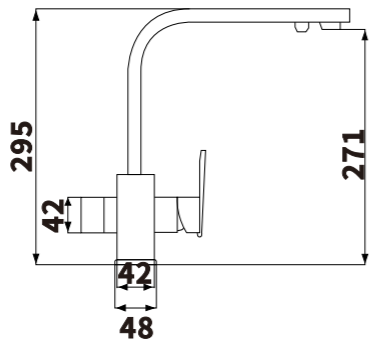

ED127
Color:Chrome
Material:Brass
Outer box size:650*425*440