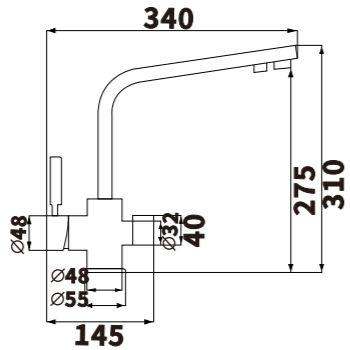

ED122
Color:Chrome
Material:Brass
Outer box size:650*425*440

ED123
Color:Chrome
Material:Brass
Outer box size:650*425*440

ED124
Color:Chrome
Material:Brass
Outer box size:650*425*440

ED125
Color:Chrome
Material:Brass
Outer box size:650*425*440

ED126
Color:Chrome
Material:Brass
Outer box size:650*425*440

ED127
 Color:Chrome
 Material:Brass
 Outer box size:650*425*440

ED128
 Color:Chrome
 Material:Brass
 Outer box size:650*425*440

ED129
 Color:Chrome
 Material:Brass
 Outer box size:650*425*440