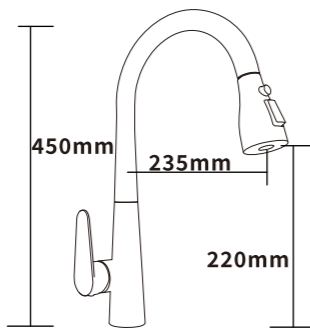

Outer box size:655*645*540

ES-EK2012

Color:Grey

Material:SUS304

Outer box size:655*645*540

ES-EK2017

Color:MATT

Material:SUS304

Outer box size:655*645*540

ES-EK2013

Color:Grey

Material:SUS304

Outer box size:655*645*540

ES-EK20188

Color:Grey

Material:SUS304