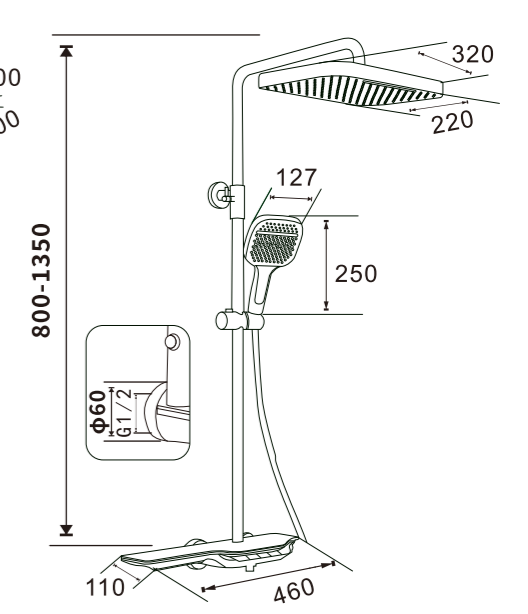

Color:Plated grey

Pressure requirement:0.2-1.2MPa

Outer box size:745*495*420

Color:Plated grey

Pressure requirement:0.2-1.2MPa

Outer box size:745*495*420

Color:Plated grey

Pressure requirement:0.2-1.2MPa

Outer box size:745*495*420