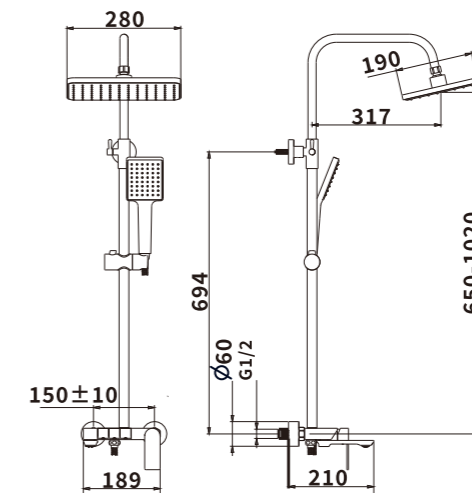

Material: Brass

Outer box size: 745*495*420

ES-CH4000

ES-CH4001

Color: Chrome

Material: Brass

Outer box size: 515*395*380

ES-CH4002

Color: Chrome

Material: Brass

Outer box size: 650*425*440

ES-CH4003

Color: Chrome

Material: Brass

Outer box size: 570*465*500

ES-CH4004