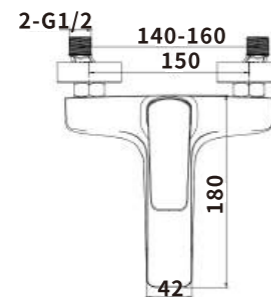

PN-2004
Material:SUS
Thickness:0.8mm

ES-HY1000

ES-HY1001

Color:Chrome

Material:Brass

Outer box size:480*375*700

ES-HY1002

Color:Chrome

Material:Brass

Outer box size:480*375*700

ES-HY1003

Color:Chrome

Material:Brass

Outer box size:600*430*620

ES-HY1004

Color:Chrome