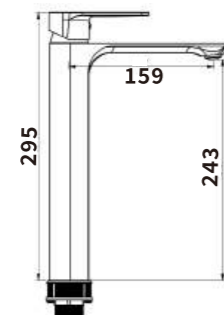

Outer box size: 395*243*625

ES-LF1004

Color: Chrome

Material: Brass

Outer box size: 745*495*420

ES-LF2000

ES-LF2003

Color:Chrome

Material:Brass

Outer box size:570*465*500

ES-LF2001

Color:Chrome

Material:Brass

Outer box size:515*395*380

ES-LF2002

Color:Chrome

Material:Brass

Outer box size:650*425*440

ES-LF2006

Color:Chrome

Material:Brass

Outer box size:600*430*620

ES-LF2000

ES-LF2007

Color: Chrome

Material: Brass

Outer box size: 515*395*380

ES-LF2008

Color: Chrome

Material: Brass

Outer box size: 650*425*440

ES-LF2009