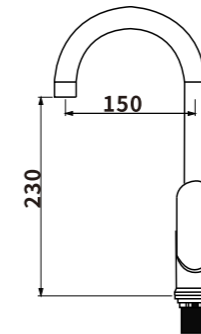

Color: Chrome

Material: Brass

Outer box size: 515*395*380

ES-LF2008

Color: Chrome

Material: Brass

Outer box size: 650*425*440

ES-LF2009

Color: Chrome

Material: Brass

Outer box size: 650*425*440

ES-LF2010

Color: Chrome

Material: Brass

Outer box size: 570*465*500

ES-LF2011

Color: Chrome

Material: Brass

Outer box size: 570*465*500

ES-SD1000

ES-SD1001

Color:Chrome

Material:Brass

Outer box size:515*395*380