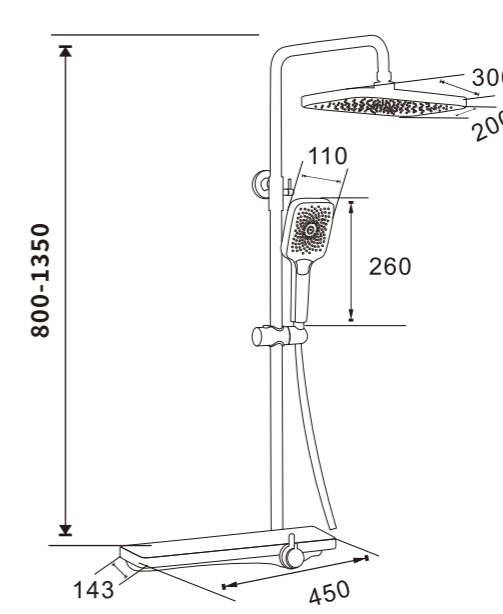

Color:Plated grey

Pressure requirement:0.2-1.2MPa

Outer box size:745*495*420

Color:Plated grey

Pressure requirement:0.2-1.2MPa

Outer box size:745*495*420

Color:Plated grey

Pressure requirement:0.2-1.2MPa

Outer box size:745*495*420