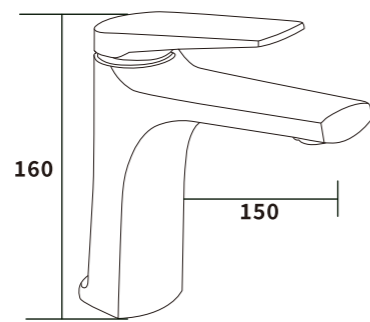

Outer box size:650*425*440

ES-SS5005

Color:MATT

Material:304SUS

Outer box size:650*420*440

ES-EB1001
 Color:Grey
 Material:Brass
 Outer box size:515*395*380

ES-EB1002
 Color:Grey
 Material:Brass
 Outer box size:515*395*380

ES-EB1003
 Color:Grey
 Material:Brass
 Outer box size:515*395*380

ES-EB1004
 Color:Grey
 Material:Brass
 Outer box size:515*395*380

ES-EB1005
 Color:Grey
 Material:Brass
 Outer box size:515*395*380

ES-EB1006
 Color:Grey
 Material:Brass
 Outer box size:515*395*380

ES-EB1007
 Color:Grey
 Material:Brass
 Outer box size:515*395*380

ES-EB1008
 Color:Grey
 Material:Brass
 Outer box size:515*395*380

ES-EB1009
 Color:Grey
 Material:Brass
 Outer box size:515*395*380

ES-EB1010
 Color:Grey
 Material:Brass
 Outer box size:515*395*380