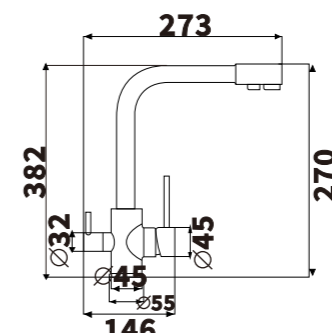

ED164
 Color:Chrome
 Material:Brass
 Outer box size:650*425*440

ED160
 Color:Chrome
 Material:Brass
 Outer box size:650*425*440

ED165
 Color:Chrome
 Material:Brass
 Outer box size:650*425*440

ED161
 Color:Chrome
 Material:Brass
 Outer box size:650*425*440