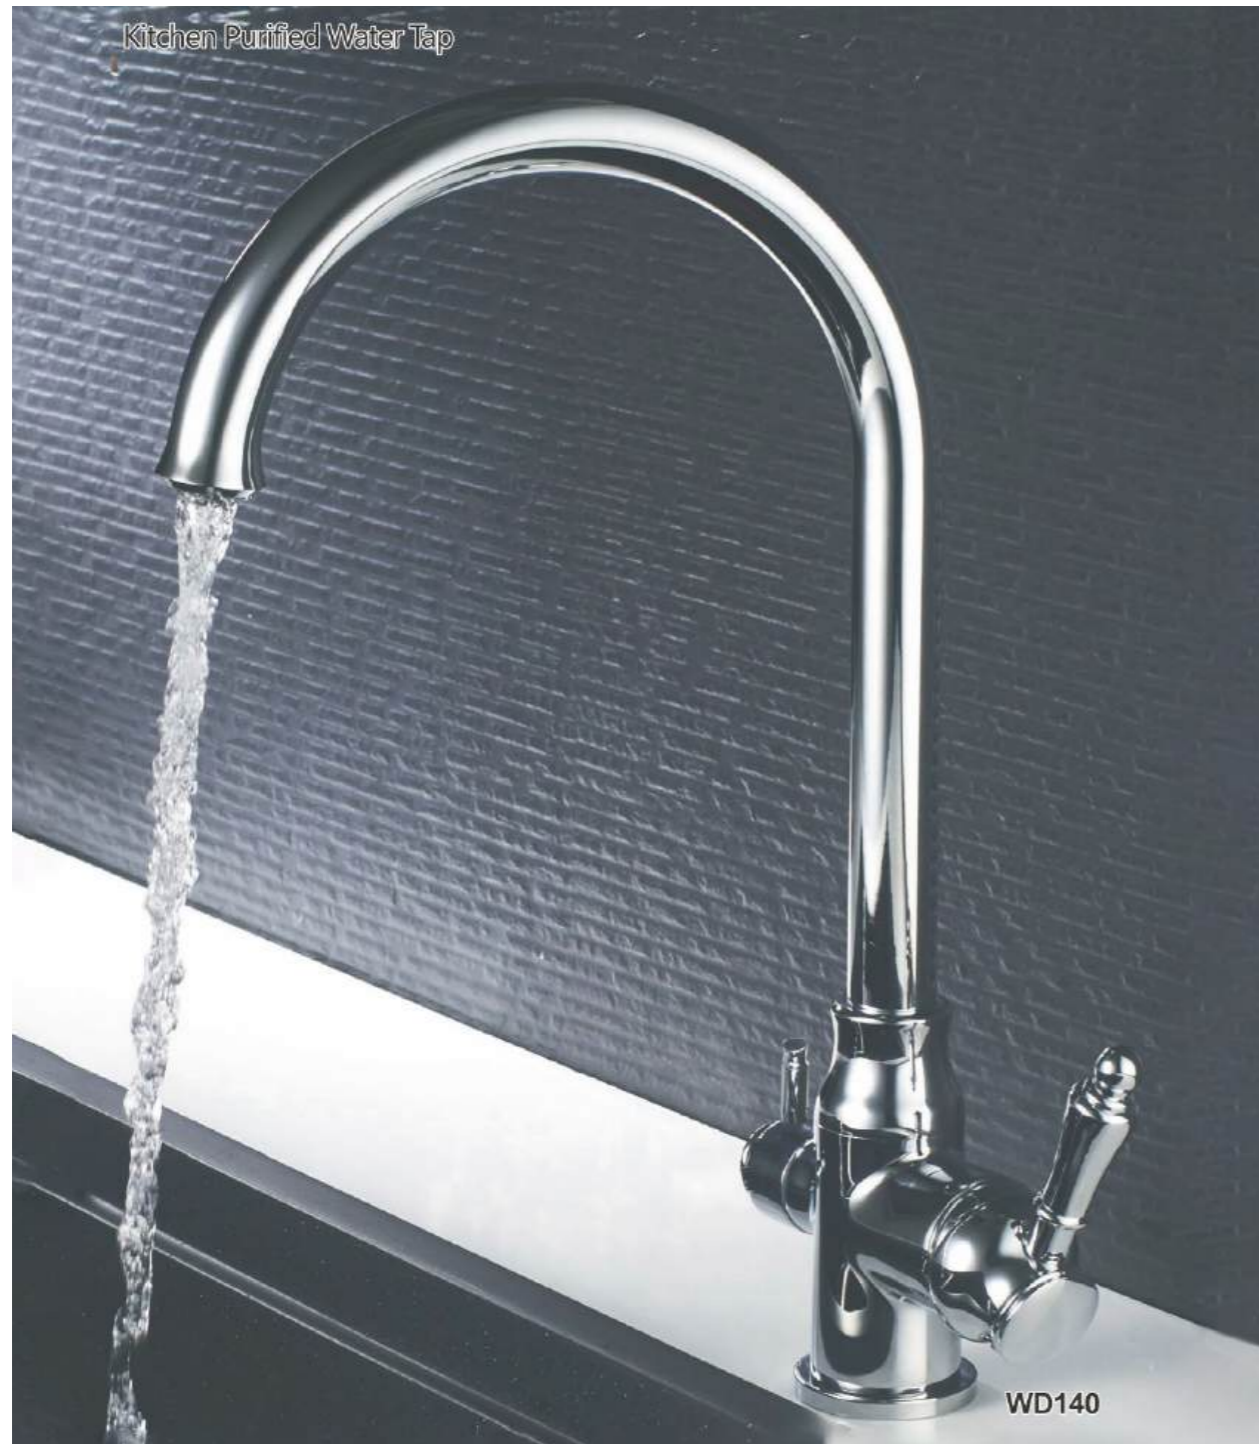

ED135

Color:Chrome
Material:Brass

Outer box size:650*425*440

Ed136

Color:Chrome
Material:Brass

Outer box size:650*425*440

ED137

Color:Chrome
Material:Brass

Outer box size:650*425*440

ED138

Color:Chrome
Material:Brass

Outer box size:650*425*440

ED139

Color:Chrome
Material:Brass

Outer box size:650*425*440

ED140

Color:Chrome
Material:Brass

Outer box size:650*425*440