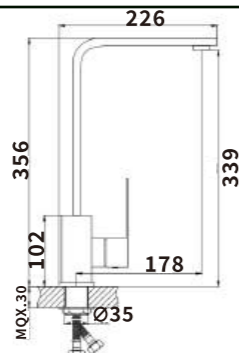

ES-SS3006

Color:MATT

Material:304SUS

Outer box size:745*495*420

ES-SS4000

ES-SS4001
Color:Black
Material:304SUS
Outer box size:515*395*380

ES-SS4002
Color:Black
Material:304SUS
Outer box size:650*425*440

ES-SS4003
Color:Black
Material:304SUS
Outer box size:650*425*440

ES-SS4004
Color:Black
Material:304SUS
Outer box size:650*425*440

ES-SS4005
Color:Black
Material:304SUS
Outer box size:395*243*625

ES-SS4006
Color:Black
Material:304SUS
Outer box size:570*465*500

ES-SS4007
Color:Black
Material:304SUS
Outer box size:745*495*420