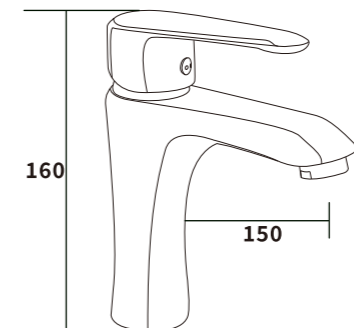

ES-EB1011
 Color:Grey
 Material:Brass
 Outer box size:515*395*380

ES-EB1012
 Color:Grey
 Material:Brass
 Outer box size:515*395*380

ES-EB1013
 Color:Grey
 Material:Brass
 Outer box size:515*395*380

ES-EB1014
 Color:Grey
 Material:Brass
 Outer box size:515*395*380

ES-EB2001
 Color:Chrome
 Material:Brass
 Outer box size:515*395*380

ES-EB2002
 Color:Chrome
 Material:Brass
 Outer box size:515*395*380

ES-EB2003
 Color:Chrome
 Material:Brass
 Outer box size:515*395*380

ES-EB2004
 Color:Chrome
 Material:Brass
 Outer box size:515*395*380

ES-EB2005
 Color:Chrome
 Material:Brass
 Outer box size:515*395*380

ES-EB2006
 Color:Chrome
 Material:Brass
 Outer box size:515*395*380