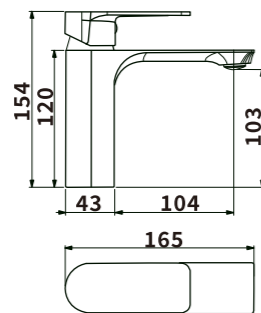

Outer box size: 515*395*380

ES-LF1002

Color: Chrome

Material: Brass

Outer box size: 650*425*440

ES-LF1003

Color: Chrome

Material: Brass

Outer box size: 395*243*625

ES-LF1004

Color: Chrome

Material: Brass

Outer box size: 745*495*420

ES-LF2000

ES-LF2003

Color:Chrome

Material:Brass

Outer box size:650*425*440

ES-LF2004

Color:Chrome

Material:Brass

Outer box size:570*465*500

ES-LF2005

Color:Chrome

Material:Brass

Outer box size:570*465*500

ES-LF2001

Color:Chrome

Material:Brass

Outer box size:515*395*380

ES-LF2002

Color:Chrome