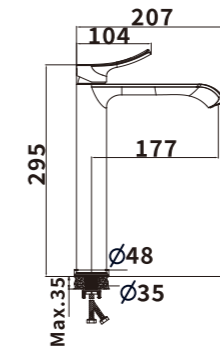

ES-CH10004

Color: Chrome

Material: Brass

Outer box size: 570*465*500

ES-CH10005

Color: Chrome

Material: Brass

Outer box size: 745*495*420

ES-CH2000

ES-CH2001

Color: Chrome

Material: Brass

Outer box size: 515*395*380

ES-CH2002

Color: Chrome

Material: Brass

Outer box size: 650*425*440

ES-CH2003

Color: Chrome

Material: Brass

Outer box size: 570*465*500

ES-CH2004

Color: Chrome

Material: Brass

Material: Brass

Outer box size: 650*425*440

ES-CH3003

Color: Chrome

Material: Brass

Outer box size: 570*465*500

ES-CH3004

Color: Chrome