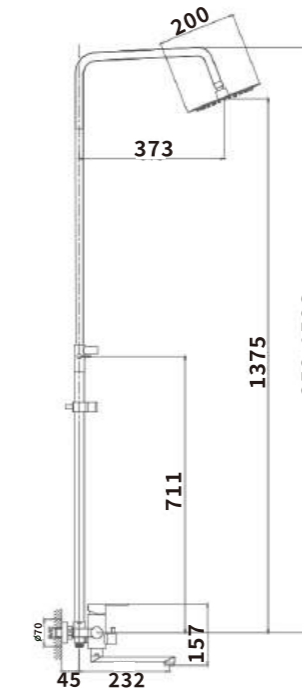

Outer box size:395*243*625

ES-SS5002

Color:MATT

Material:304SUS

Outer box size:515*395*380

ES-SS5007

Color:MATT

Material:304SUS

Outer box size:745*495*420

ES-SS5003

Color:MATT

Material:304SUS

Outer box size:515*395*380

ES-SS5004

Color:MATT

Material:304SUS