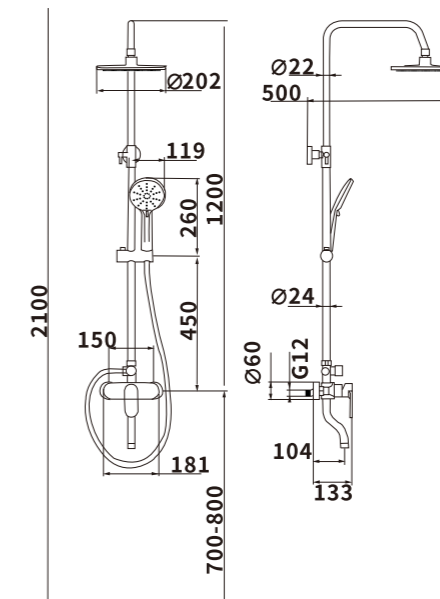

ES-LF1004

Color: Chrome

Material: Brass

Outer box size: 745*495*420