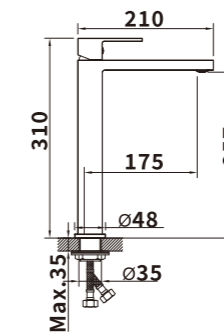

Color: Chrome

Material: Brass

Outer box size: 510*440*750

ES-HY1009

Color: Chrome

Material: Brass

Outer box size: 670*630*445

ES-HY1010

Color: Chrome

Material: Brass

Outer box size: 600*430*620

ES-HY2000

ES-HY2001
 Color:Black
 Material:Brass
 Outer box size:620*435*380

ES-HY2002
 Color:Black
 Material:Brass
 Outer box size:510*440*750

ES-HY2003
 Color:Black
 Material:Brass
 Outer box size:670*630*445

ES-HY2004
 Color:Black
 Material:Brass
 Outer box size:600*430*620

ES-HY2005
 Color:Black
 Material:Brass
 Outer box size:745*495*420

ES-CH1000

ES-CH10001

Color: Chrome

Material: Brass

Outer box size: 650*425*440

ES-CH10002

Color: Chrome

Material: Brass

Outer box size: 650*425*440

ES-CH10003

Color: Chrome

Material: Brass

Outer box size: 650*425*440