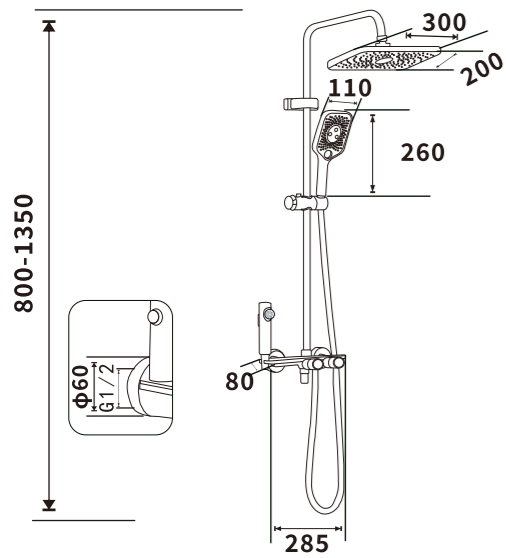

ES-B31003

Color: Chrome

Pressure requirement: 0.2-1.2MPa

Outer box size: 745*495*420

ES-B31004

Color: Chrome

Pressure requirement: 0.2-1.2MPa

Outer box size: 745*495*420