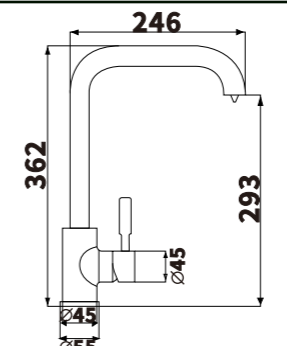

ED130
 Color:Chrome
 Material:Brass
 Outer box size:650*425*440

ED131
 Color:Chrome
 Material:Brass
 Outer box size:650*425*440

ED132
 Color:Chrome
 Material:Brass
 Outer box size:650*425*440

ED133
 Color:Chrome
 Material:Brass
 Outer box size:650*425*440