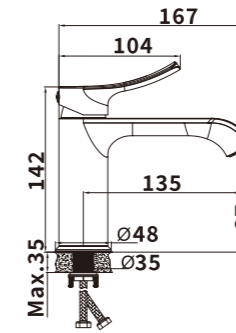

ES-CH2000

ES-CH2001

Color: Chrome

Material: Brass

Outer box size: 515*395*380