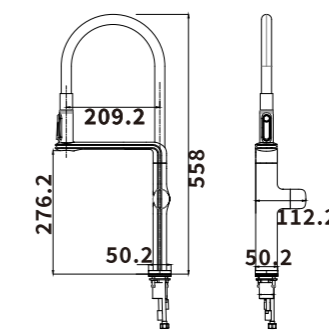

ES-GK1003

Color:Grey

Material:Brass

Outer box size:670*630*445