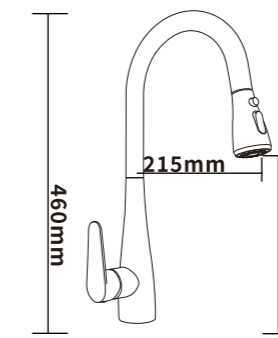

Outer box size:655*645*540

ES-EK2003

Color:MATT

Material:SUS304

Outer box size:655*645*540

ES-EK2008

Color:MATT

Material:SUS304