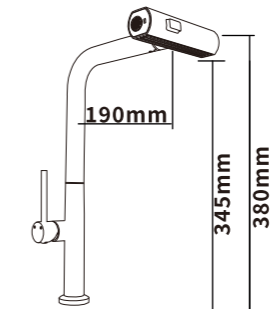

Outer box size:655*645*540

ES-EK2015

Color:White

Material:SUS304

Outer box size:655*645*540

ES-EK2020

Color:White

Material:SUS304

Outer box size:655*645*540

ED105

Color:Chrome
Material:Brass

Outer box size:650*425*440

ED106

Color:Chrome
Material:Brass

Outer box size:650*425*440

ED107