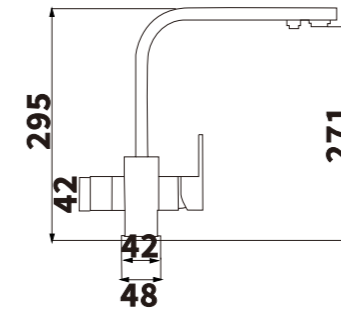

Color:Chrome

Material:Brass

Outer box size:650*425*440

ED149

Color:Chrome

Material:Brass

Outer box size:650*425*440

ED154