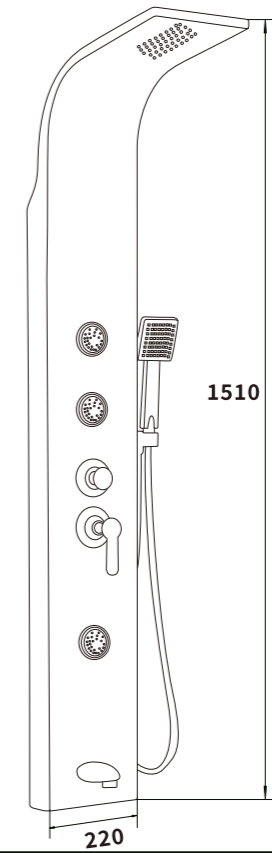

ER-880136
Concealed single function shower

ER-880125
Concealed two-function shower

ER-880126
Concealed two-function shower

ER-880127
Concealed two-function shower

ER-880128
Concealed two-function shower

PN-1001
Material:SUS
Thickness:0.8mm