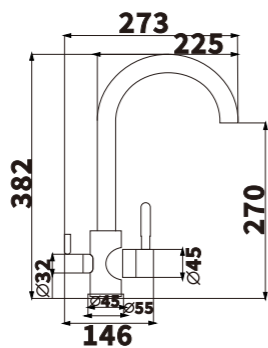

ED135

Color:Chrome
Material:Brass

Outer box size:650*425*440