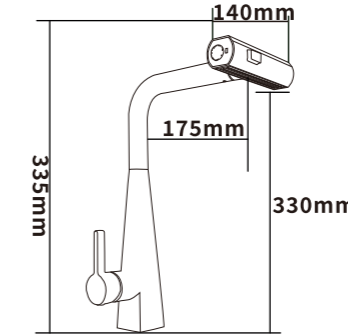

Outer box size:655*645*540

ES-EK2012

Color:Grey

Material:SUS304

Outer box size:655*645*540

ES-EK2017

Color:MATT

Material:SUS304