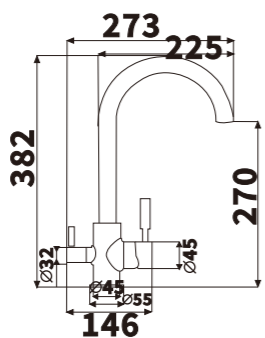

Color:Chrome
Material:Brass

Outer box size:650*425*440

ED138

Color:Chrome
Material:Brass

Outer box size:650*425*440

ED139

Color:Chrome
Material:Brass

Outer box size:650*425*440

ED140

Color:Chrome
Material:Brass

Outer box size:650*425*440

ED158
 Color:Chrome
 Material:Brass
 Outer box size:650*425*440

ED163
 Color:Chrome
 Material:Brass
 Outer box size:650*425*440

ED159
 Color:Chrome
 Material:Brass
 Outer box size:650*425*440

ED164
 Color:Chrome
 Material:Brass
 Outer box size:650*425*440

ED160
 Color:Chrome
 Material:Brass
 Outer box size:650*425*440

ED165
 Color:Chrome
 Material:Brass
 Outer box size:650*425*440

ED161
 Color:Chrome
 Material:Brass
 Outer box size:650*425*440