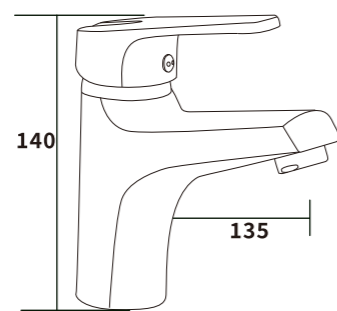

ES-EB1007
 Color:Grey
 Material:Brass
 Outer box size:515*395*380

ES-EB1008
 Color:Grey
 Material:Brass
 Outer box size:515*395*380

ES-EB1009
 Color:Grey
 Material:Brass
 Outer box size:515*395*380

ES-EB1010
 Color:Grey
 Material:Brass
 Outer box size:515*395*380

ES-EB1011
 Color:Grey
 Material:Brass
 Outer box size:515*395*380

ES-EB1012
 Color:Grey
 Material:Brass
 Outer box size:515*395*380

ES-EB1013
 Color:Grey
 Material:Brass
 Outer box size:515*395*380

ES-EB1014
 Color:Grey
 Material:Brass
 Outer box size:515*395*380

ES-EB2001
 Color:Chrome
 Material:Brass
 Outer box size:515*395*380

ES-EB2002
 Color:Chrome
 Material:Brass
 Outer box size:515*395*380

ES-EB2003
 Color:Chrome
 Material:Brass
 Outer box size:515*395*380

ES-EB2004
 Color:Chrome
 Material:Brass
 Outer box size:515*395*380

ES-EB2005
 Color:Chrome
 Material:Brass
 Outer box size:515*395*380

ES-EB2006
 Color:Chrome
 Material:Brass
 Outer box size:515*395*380