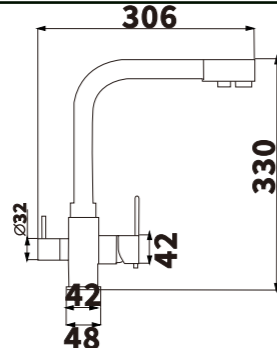

ED150

Color:Chrome

Material:Brass

Outer box size:650*425*440