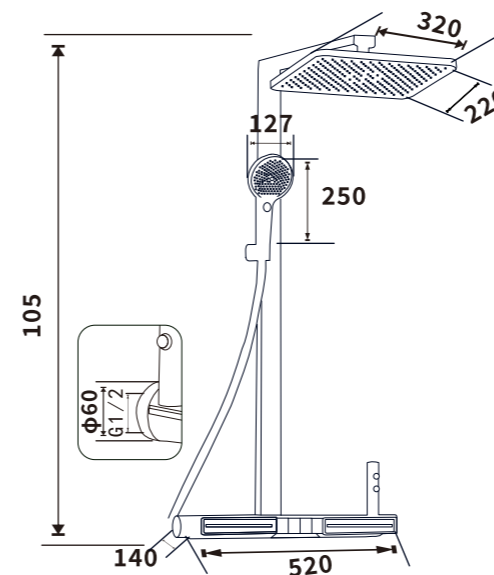

ES-ZJ1002

Color:Plated grey

Pressure requirement:0.2-1.2MPa

Outer box size:1100*300*460

ES-ZJ1003

Color:Plated grey

Pressure requirement:0.2-1.2MPa

Outer box size:1100*300*460