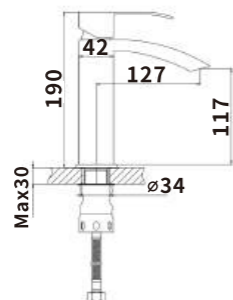

ES-SS3002

Color:MATT

Material:304SUS

Outer box size:515*395*380