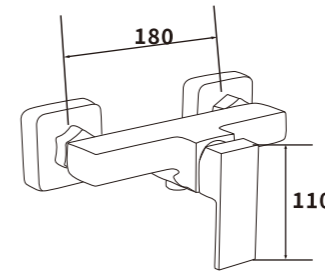

ES-SD2000

ES-SD2001
 Color:Chrome
 Material:Brass
 Outer box size:515*395*380
 1/24 PCS

ES-SD2002
 Color:Chrome
 Material:Brass
 Outer box size:650*425*440
 1/18 PCS

ES-SD2003
 Color:Chrome
 Material:Brass
 Outer box size:650*425*440
 1/18 PCS