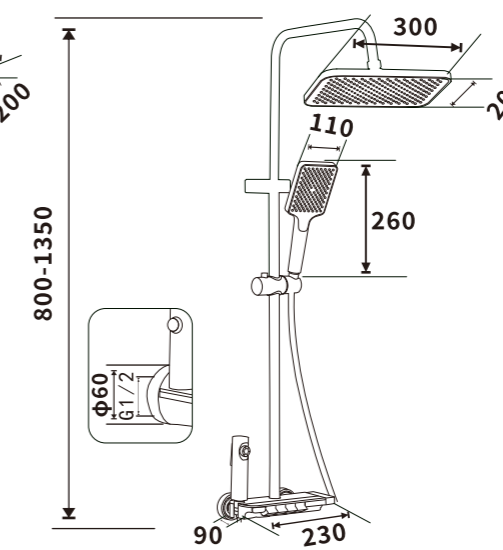

Color:Grey

Pressure requirement:0.2-1.2MPa

Outer box size:745*495*420

Color:Grey

Pressure requirement:0.2-1.2MPa

Outer box size:745*495*420

Color:Grey

Pressure requirement:0.2-1.2MPa

Outer box size:745*495*420