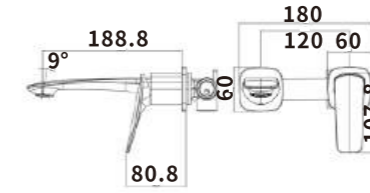

Material:Brass

Outer box size:480*375*700

ES-HY1003

Color:Chrome

Material:Brass

Outer box size:600*430*620

ES-HY1004

Color:Chrome