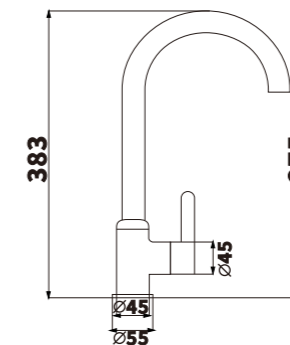

ED134
 Color:Chrome
 Material:Brass
 Outer box size:650*425*440

ED135

Color:Chrome
Material:Brass

Outer box size:650*425*440

Ed136

Color:Chrome
Material:Brass

Outer box size:650*425*440

ED137

Color:Chrome
Material:Brass

Outer box size:650*425*440

ED138

Color:Chrome
Material:Brass

Outer box size:650*425*440

ED139

Color:Chrome
Material:Brass

Outer box size:650*425*440