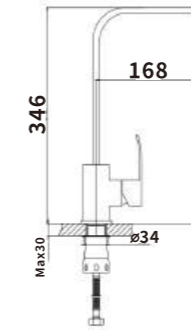

Outer box size:650*425*440

ES-SS2000

ES-SS2001
 Color:Black
 Material:304SUS
 Outer box size:515*395*380

ES-SS2002
 Color:Black
 Material:304SUS
 Outer box size:650*425*440

ES-SS2003
 Color:Black
 Material:304SUS
 Outer box size:650*425*440

ES-SS2004
 Color:Black
 Material:304SUS
 Outer box size:395*243*625

ES-SS2005
 Color:Black
 Material:304SUS
 Outer box size:745*495*420

ES-SS3000

ES-SS3003

Color:MATT

Material:304SUS

Outer box size:650*425*440