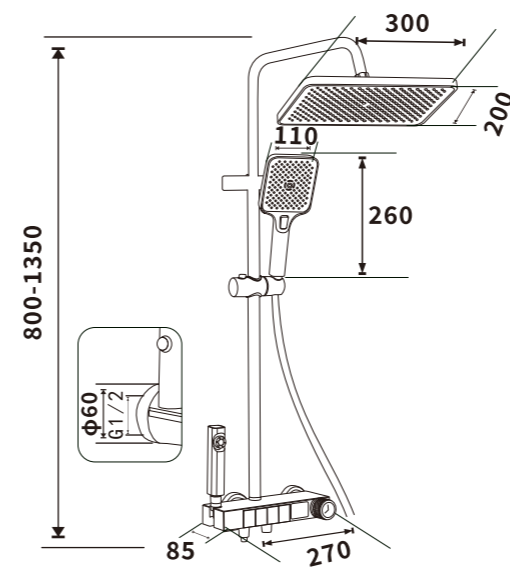

ES-AL1002

Color:Grey

Pressure requirement:0.2-1.2MPa

Outer box size:745*495*420

ES-AL1003

Color:Grey

Pressure requirement:0.2-1.2MPa

Outer box size:745*495*420