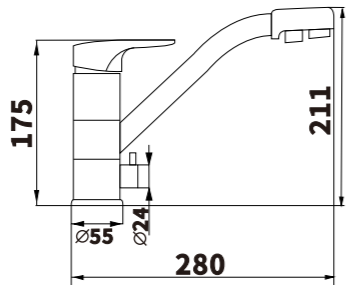

ED126
Color:Chrome
Material:Brass
Outer box size:650*425*440

ED127
 Color:Chrome
 Material:Brass
 Outer box size:650*425*440

ED128
 Color:Chrome
 Material:Brass
 Outer box size:650*425*440

ED129
 Color:Chrome
 Material:Brass
 Outer box size:650*425*440