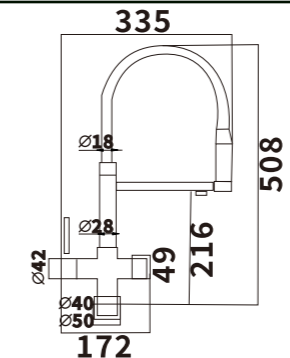

ED114
Color:Grey
Material:Brass
Outer box size:650*425*440

ED115
Color:Grey
Material:Brass
Outer box size:650*425*440

ED116
Color:Grey
Material:Brass
Outer box size:650*425*440

ED117
Color:Grey
Material:Brass
Outer box size:650*425*440