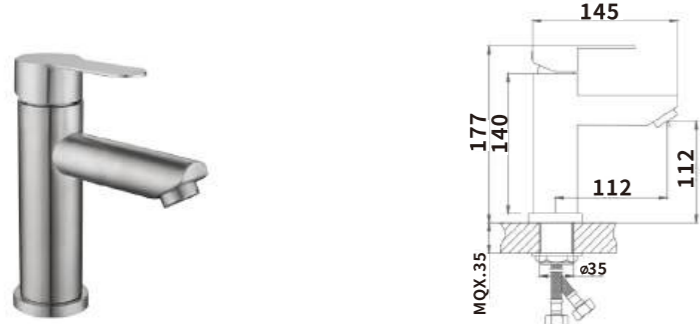

Outer box size:570*462*500

ES-SS1005

Color:MATT

Material:304SUS

Outer box size:570*465*500

ES-SS1001

Color:MATT

Material:304SUS