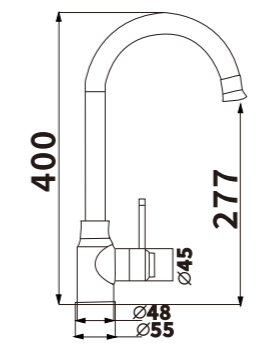

Color:Chrome
Material:Brass

Outer box size:650*425*440

ED145

Color:Chrome
Material:Brass

Outer box size:650*425*440

ED146

Color:Chrome
Material:Brass

Outer box size:650*425*440

ED147

Color:Chrome
Material:Brass

Outer box size:650*425*440

ED148

Color:Chrome

Material:Brass

Outer box size:650*425*440

ED153