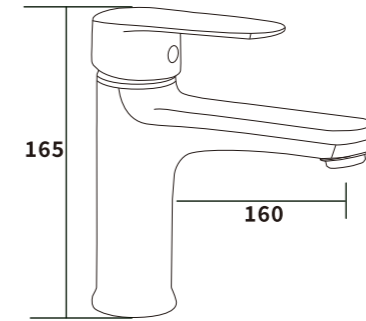

Outer box size:650*425*440

ES-SS5005

Color:MATT

Material:304SUS

Outer box size:650*420*440

ES-EB1001
 Color:Grey
 Material:Brass
 Outer box size:515*395*380

ES-EB1002
 Color:Grey
 Material:Brass
 Outer box size:515*395*380

ES-EB1003
 Color:Grey
 Material:Brass
 Outer box size:515*395*380

ES-EB1004
 Color:Grey
 Material:Brass
 Outer box size:515*395*380

ES-EB1005
 Color:Grey
 Material:Brass
 Outer box size:515*395*380

ES-EB1006
 Color:Grey
 Material:Brass
 Outer box size:515*395*380