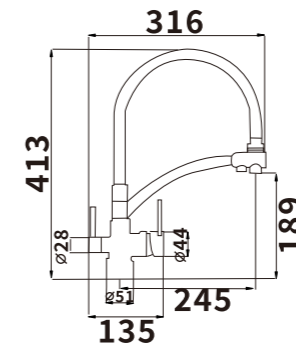

Outer box size:655*645*540

ED105

Color:Chrome
Material:Brass

Outer box size:650*425*440

ED106

Color:Chrome
Material:Brass

Outer box size:650*425*440

ED107

Color:Chrome
Material:Brass

Outer box size:650*425*440

ED108

Color:Chrome
Material:Brass

Outer box size:650*425*440

ED109

Color:Chrome
Material:Brass

Outer box size:650*425*440