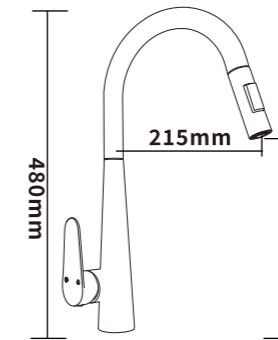

ES-EK1007
 Color:Grey
 Material:Brass
 Outer box size:650*425*440

ES-EK2001

Color:MATT

Material:SUS304

Outer box size:655*645*540

ES-EK2006

Color:MATT

Material:SUS304