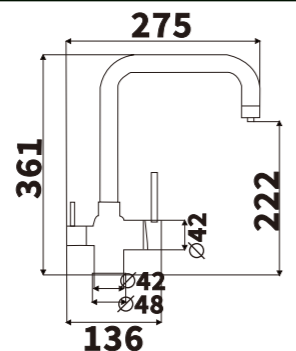

ED118
Color:Grey
Material:Brass
Outer box size:650*425*440

ED119
Color:Chrome
Material:Brass
Outer box size:650*425*440

ED120
Color:Chrome
Material:Brass
Outer box size:650*425*440

ED121
Color:Chrome
Material:Brass
Outer box size:650*425*440