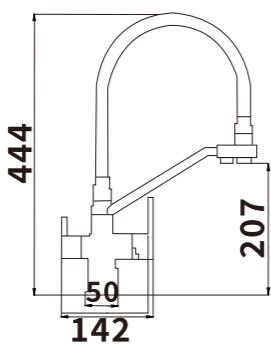

ED110

Color:Chrome
Material:Brass

Outer box size:650*425*440

ED111
Color:Grey
Material:Brass
Outer box size:650*425*440

ED112
Color:Grey
Material:Brass
Outer box size:650*425*440

ED113
Color:Grey
Material:Brass
Outer box size:650*425*440