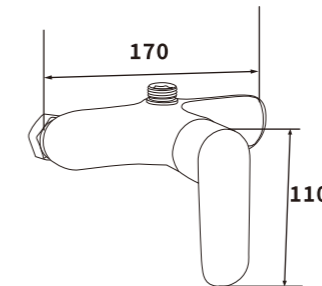

ES-YJ1004
 Color:Chrome
 Material:Brass
 Outer box size:570*465*500

ES-YJ1005
 Color:Chrome
 Material:Brass
 Outer box size:745*495*420

ES-FY1000

ES-FY1001

Color:Chrome

Material:Brass

Outer box size:515*395*380