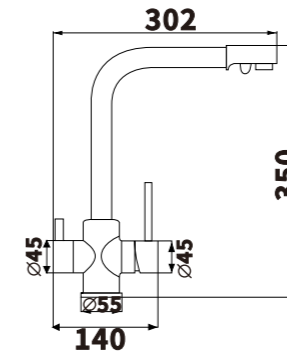

ED126
Color:Chrome
Material:Brass
Outer box size:650*425*440

ED127
 Color:Chrome
 Material:Brass
 Outer box size:650*425*440

ED128
 Color:Chrome
 Material:Brass
 Outer box size:650*425*440

ED129
 Color:Chrome
 Material:Brass
 Outer box size:650*425*440