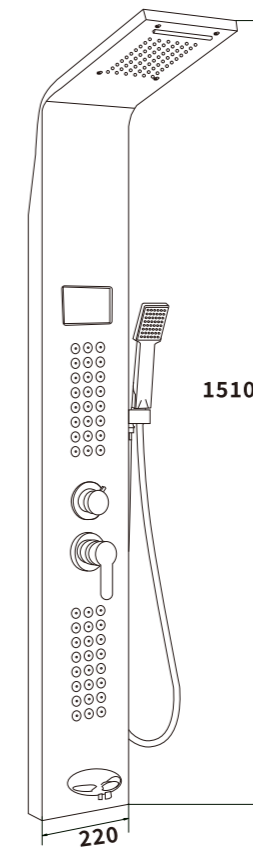

PN-2002
Material:SUS
Thickness:0.8mm