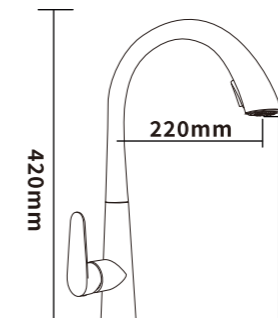

Outer box size:655*645*540

ES-EK2002

Color:MATT

Material:SUS304

Outer box size:655*645*540

ES-EK2007

Color:MATT

Material:SUS304