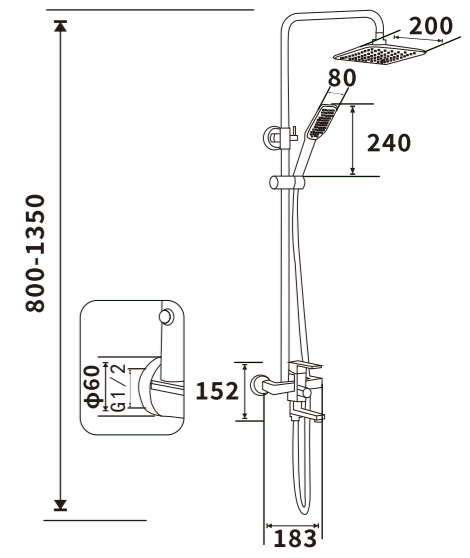

ES-B31003

Color: Chrome

Pressure requirement: 0.2-1.2MPa

Outer box size: 745*495*420

ES-B31004

Color: Chrome

Pressure requirement: 0.2-1.2MPa

Outer box size: 745*495*420