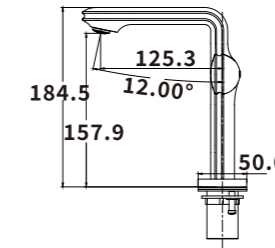

ES-GK1000

ES-GK1001

Color:Grey

Material:Brass

Outer box size:620*435*380