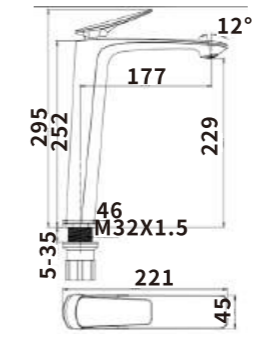

Material:Brass

Outer box size:600*430*620

ES-HY1005

Color:Chrome

Material:Brass

Outer box size:500*360*650

ES-HY1006

Color:Chrome

Material:Brass

Outer box size:880*330*755

ES-HY1000

ES-HY1007

Color: Chrome

Material: Brass

Outer box size: 650*435*380

ES-HY1008

Color: Chrome

Material: Brass

Outer box size: 510*440*750

ES-HY1009

Color: Chrome

Material: Brass

Outer box size: 670*630*445

ES-HY1010