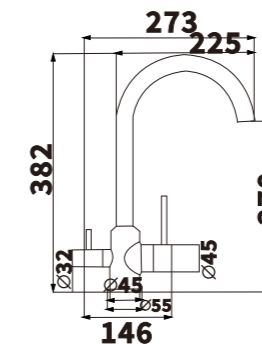

WD141

ED142

Color:Chrome
Material:Brass

Outer box size:650*425*440

ED143

Color:Chrome
Material:Brass

Outer box size:650*425*440

ED144

Color:Chrome
Material:Brass

Outer box size:650*425*440

ED145

Color:Chrome
Material:Brass

Outer box size:650*425*440

ED146

Color:Chrome
Material:Brass

Outer box size:650*425*440