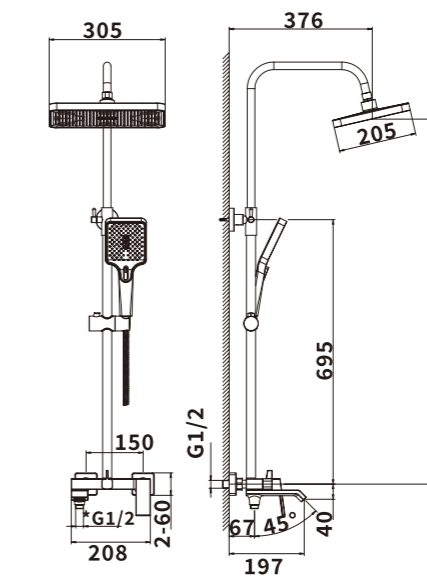

Material: Brass

Outer box size: 650*425*440

ES-CH3003

Color: Chrome

Material: Brass

Outer box size: 570*465*500

ES-CH3004

Color: Chrome

Material: Brass

Outer box size: 745*495*420

ES-CH4000

ES-CH4001

Color: Chrome

Material: Brass

Outer box size: 515*395*380

ES-CH4002