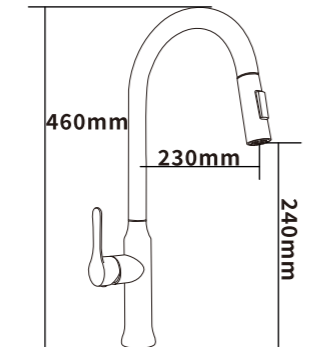

ES-EK2014

Color:Grey

Material:SUS304

Outer box size:655*645*540