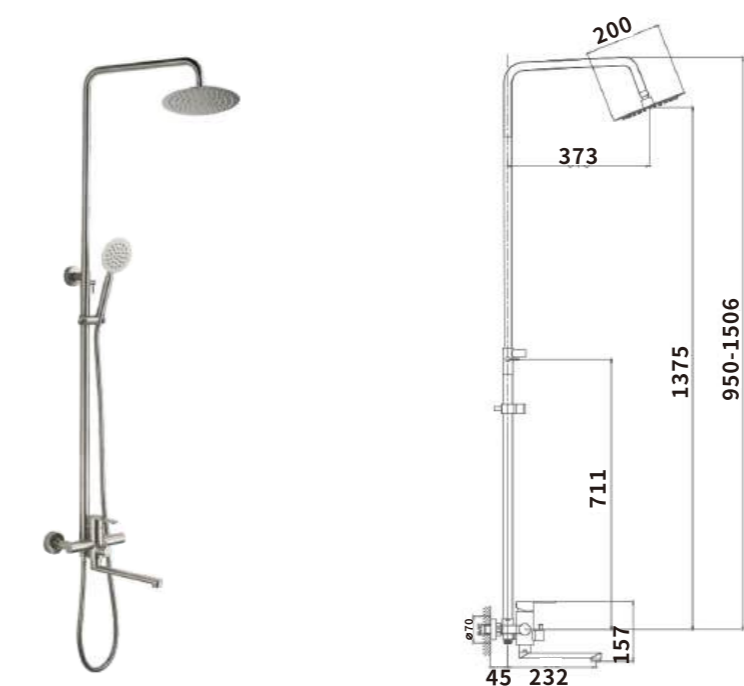

ES-SS1007

Color:MATT

Material:304SUS

Outer box size:745*495*420