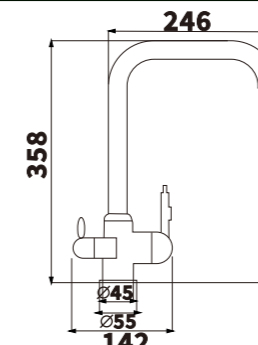

Color:Chrome
Material:Brass

Outer box size:650*425*440

ED138

Color:Chrome
Material:Brass

Outer box size:650*425*440

ED139

Color:Chrome
Material:Brass

Outer box size:650*425*440