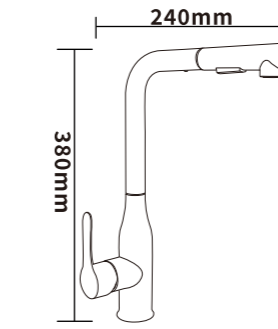

Outer box size:655*645*540

ES-EK2004

Color:MATT

Material:SUS304

Outer box size:655*645*540

ES-EK2009

Color:MATT

Material:SUS304