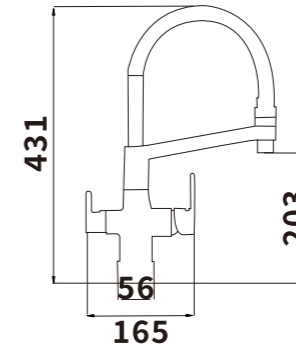

Outer box size:655*645*540

ES-EK2015

Color:White

Material:SUS304

Outer box size:655*645*540

ES-EK2020

Color:White

Material:SUS304

Outer box size:655*645*540

ED105

Color:Chrome
Material:Brass

Outer box size:650*425*440

ED106

Color:Chrome
Material:Brass

Outer box size:650*425*440

ED107

Color:Chrome
Material:Brass

Outer box size:650*425*440

ED108

Color:Chrome
Material:Brass

Outer box size:650*425*440

ED109

Color:Chrome
Material:Brass

Outer box size:650*425*440