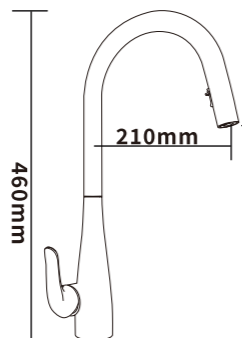

ES-EK2003

Color:MATT

Material:SUS304

Outer box size:655*645*540