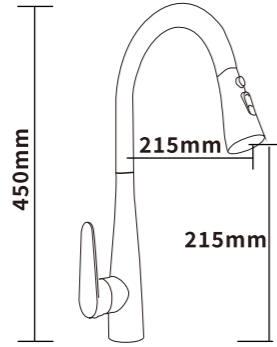

Outer box size:655*645*540

ES-EK2005

Color:MATT

Material:SUS304

Outer box size:655*645*540

ES-EK2010

Color:MATT

Material:SUS304

Outer box size:655*645*540

ES-EK2011

Color:Grey

Material:SUS304

Outer box size:655*645*540

ES-EK2016

Color:MATT

Material:SUS304

Outer box size:655*645*540

ES-EK2012

Color:Grey

Material:SUS304

Outer box size:655*645*540

ES-EK2017

Color:MATT

Material:SUS304

Outer box size:655*645*540

ES-EK2013

Color:Grey

Material:SUS304

Outer box size:655*645*540

ES-EK20188

Color:Grey

Material:SUS304