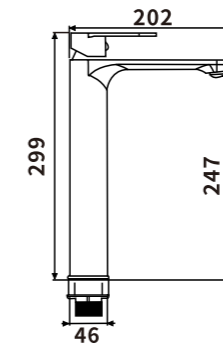

Material:Brass

Outer box size:650*425*440

ES-LF2006

Color:Chrome

Material:Brass

Outer box size:600*430*620

ES-LF2000

ES-LF2007

Color: Chrome

Material: Brass

Outer box size: 515*395*380

ES-LF2008

Color: Chrome

Material: Brass

Outer box size: 650*425*440

ES-LF2009

Color: Chrome

Material: Brass

Outer box size: 650*425*440

ES-LF2010

Color: Chrome

Material: Brass

Outer box size: 570*465*500

ES-LF2011