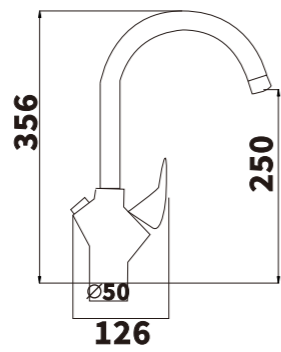

ED111
Color:Grey
Material:Brass
Outer box size:650*425*440