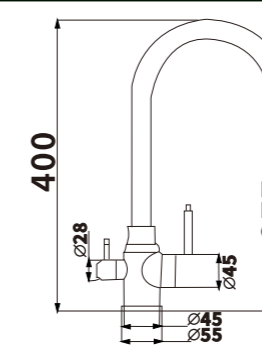

Color:Chrome
Material:Brass

Outer box size:650*425*440

ED145

Color:Chrome
Material:Brass

Outer box size:650*425*440

ED146

Color:Chrome
Material:Brass

Outer box size:650*425*440