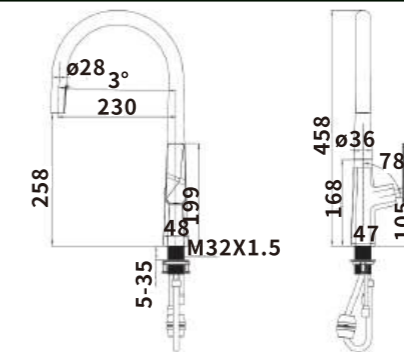

Color: Chrome

Material: Brass

Outer box size: 510*440*750

ES-HY1009

Color: Chrome

Material: Brass

Outer box size: 670*630*445

ES-HY1010

Color: Chrome

Material: Brass

Outer box size: 600*430*620

ES-HY2000

ES-HY2001
 Color:Black
 Material:Brass
 Outer box size:620*435*380

ES-HY2002
 Color:Black
 Material:Brass
 Outer box size:510*440*750

ES-HY2003
 Color:Black
 Material:Brass
 Outer box size:670*630*445

ES-HY2004
 Color:Black
 Material:Brass
 Outer box size:600*430*620

ES-HY2005
 Color:Black
 Material:Brass
 Outer box size:745*495*420

ES-CH1000

ES-CH10001

Color: Chrome

Material: Brass

Outer box size: 650*425*440