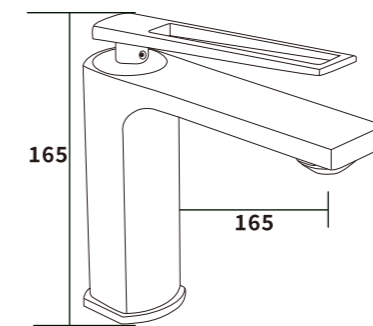

ES-EB1003
 Color:Grey
 Material:Brass
 Outer box size:515*395*380

ES-EB1004
 Color:Grey
 Material:Brass
 Outer box size:515*395*380

ES-EB1005
 Color:Grey
 Material:Brass
 Outer box size:515*395*380

ES-EB1006
 Color:Grey
 Material:Brass
 Outer box size:515*395*380

ES-EB1007
 Color:Grey
 Material:Brass
 Outer box size:515*395*380

ES-EB1008
 Color:Grey
 Material:Brass
 Outer box size:515*395*380

ES-EB1009
 Color:Grey
 Material:Brass
 Outer box size:515*395*380

ES-EB1010
 Color:Grey
 Material:Brass
 Outer box size:515*395*380

ES-EB1011
 Color:Grey
 Material:Brass
 Outer box size:515*395*380

ES-EB1012
 Color:Grey
 Material:Brass
 Outer box size:515*395*380

ES-EB1013
 Color:Grey
 Material:Brass
 Outer box size:515*395*380

ES-EB1014
 Color:Grey
 Material:Brass
 Outer box size:515*395*380