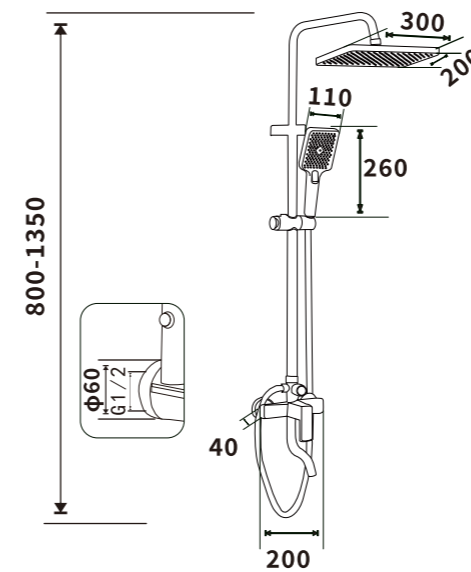

ES-B32011

Color: Chrome

Pressure requirement: 0.2-1.2MPa

Outer box size: 745*495*420

ES-B32012

Color: Chrome

Pressure requirement: 0.2-1.2MPa

Outer box size: 745*495*420