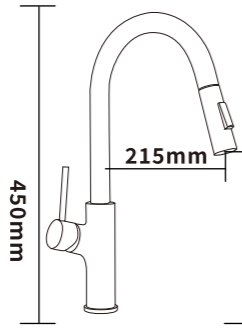

ES-EK2004

Color:MATT

Material:SUS304

Outer box size:655*645*540