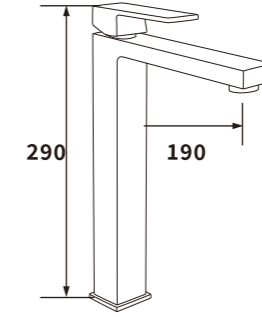

ES-SD2002
Color:Chrome
Material:Brass
Outer box size:650*425*440
1/18 PCS