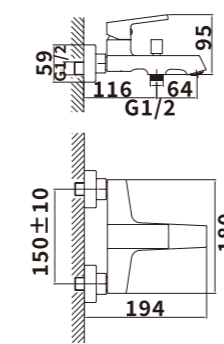

Outer box size: 650*425*440

ES-CH2003

Color: Chrome

Material: Brass

Outer box size: 570*465*500

ES-CH2004

Color: Chrome

Material: Brass

Outer box size: 745*495*420

ES-CH3000

ES-CH3001

Color: Chrome

Material: Brass

Outer box size: 515*395*380

ES-CH3002

Color: Chrome

Material: Brass

Outer box size: 650*425*440

ES-CH3003

Color: Chrome

Material: Brass

Outer box size: 570*465*500

ES-CH3004

Color: Chrome