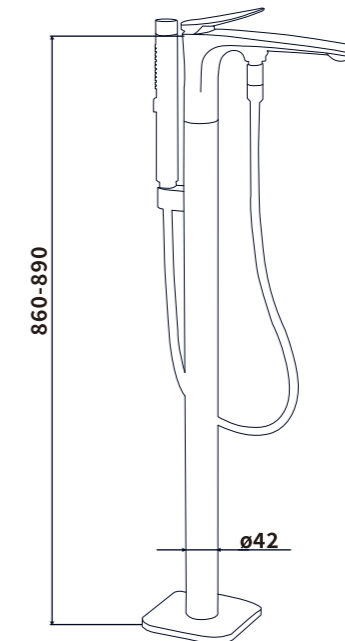

Material:Brass

Outer box size:480*375*700

ES-HY1003

Color:Chrome

Material:Brass

Outer box size:600*430*620

ES-HY1004

Color:Chrome

Material:Brass

Outer box size:600*430*620

ES-HY1005

Color:Chrome

Material:Brass

Outer box size:500*360*650

ES-HY1006

Color:Chrome

Material:Brass

Outer box size:880*330*755

ES-HY1000

ES-HY1007

Color: Chrome

Material: Brass

Outer box size: 650*435*380

ES-HY1008

Color: Chrome

Material: Brass

Outer box size: 510*440*750

ES-HY1009

Color: Chrome

Material: Brass

Outer box size: 670*630*445

ES-HY1010