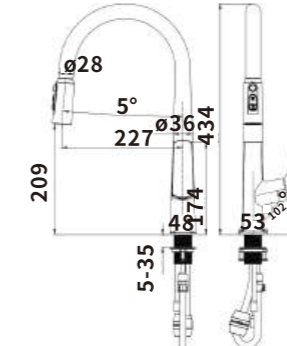

Material:Brass

Outer box size:600*430*620

ES-HY1005

Color:Chrome

Material:Brass

Outer box size:500*360*650

ES-HY1006

Color:Chrome

Material:Brass

Outer box size:880*330*755

ES-HY1000

ES-HY1007

Color: Chrome

Material: Brass

Outer box size: 650*435*380

ES-HY1008

Color: Chrome

Material: Brass

Outer box size: 510*440*750

ES-HY1009

Color: Chrome

Material: Brass

Outer box size: 670*630*445

ES-HY1010