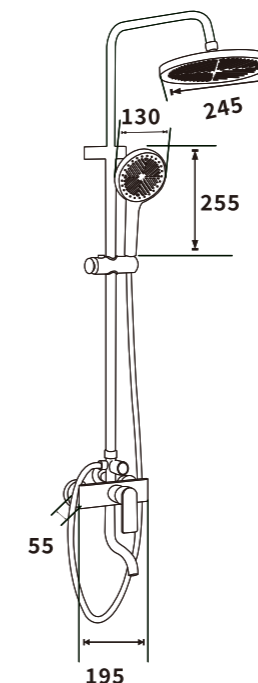

ES-LF2002

Color:Chrome

Material:Brass

Outer box size:650*425*440