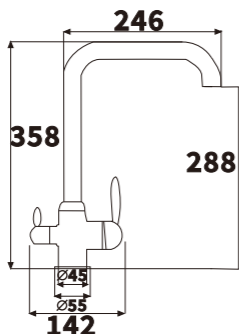

Color:Chrome
Material:Brass

Outer box size:650*425*440

ED138

Color:Chrome
Material:Brass

Outer box size:650*425*440

ED139

Color:Chrome
Material:Brass

Outer box size:650*425*440

ED140

Color:Chrome
Material:Brass

Outer box size:650*425*440

ED158
 Color:Chrome
 Material:Brass
 Outer box size:650*425*440

ED163
 Color:Chrome
 Material:Brass
 Outer box size:650*425*440

ED159
 Color:Chrome
 Material:Brass
 Outer box size:650*425*440

ED164
 Color:Chrome
 Material:Brass
 Outer box size:650*425*440

ED160
 Color:Chrome
 Material:Brass
 Outer box size:650*425*440

ED165
 Color:Chrome
 Material:Brass
 Outer box size:650*425*440

ED161
 Color:Chrome
 Material:Brass
 Outer box size:650*425*440