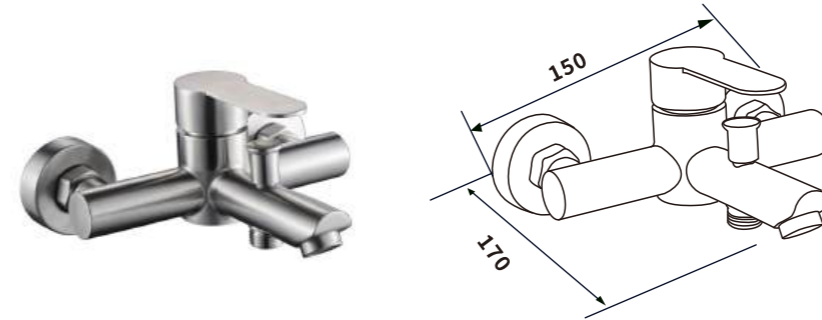

ES-SS1005

Color:MATT

Material:304SUS

Outer box size:570*465*500