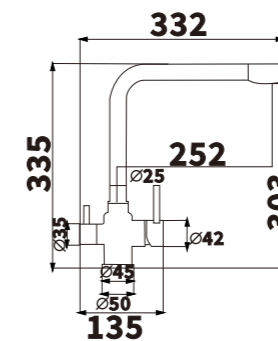

Color:Chrome

Material:Brass

Outer box size:650*425*440

ED151

Color:Chrome

Material:Brass

Outer box size:650*425*440

ED156

Color:Chrome

Material:Brass

Outer box size:650*425*440

ED152

Color:Chrome

Material:Brass

Outer box size:650*425*440

WD168