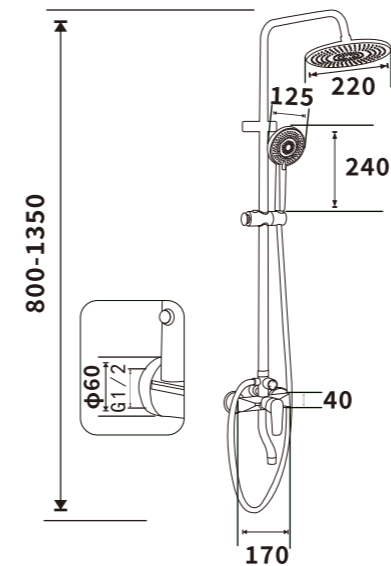

Pressure requirement: 0.2-1.2MPa

Outer box size: 745*495*420

ES-B32004

Color: Chrome

Pressure requirement: 0.2-1.2MPa

Outer box size: 745*495*420

ES-B32005

Color: Chrome

Pressure requirement: 0.2-1.2MPa

Outer box size: 745*495*420

ES-B32006

Color: Chrome

Pressure requirement: 0.2-1.2MPa

Outer box size: 745*495*420

ES-B43001

Color: Chrome

Pressure requirement: 0.2-1.2MPa

Outer box size: 745*495*420

ES-B43002

Color: Chrome

Pressure requirement: 0.2-1.2MPa

Outer box size: 745*495*420

ES-B43003

Color: Chrome

Pressure requirement: 0.2-1.2MPa

Outer box size: 745*495*420

ES-B32007

Color: Chrome

Pressure requirement: 0.2-1.2MPa

Outer box size: 745*495*420

ES-B32008

Color: Chrome