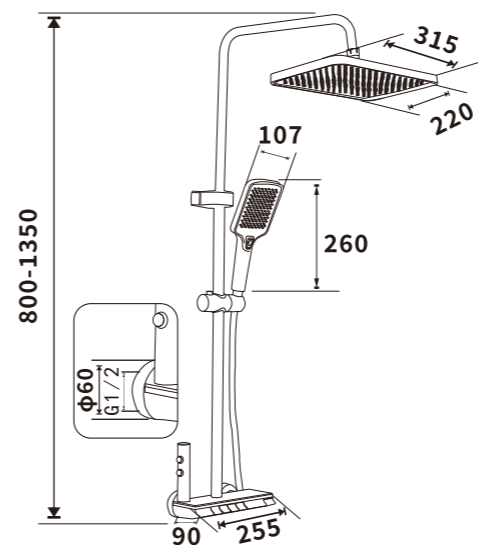

HYDRO POWER

FOUR FUNCTIONS

LED SCREEN

ES-A49002

Color:Plated grey

Pressure requirement:0.2-1.2MPa

Outer box size:745*495*420

ES-A49006

Color:Plated grey

Pressure requirement:0.2-1.2MPa

Outer box size:745*495*420

ES-A49007

Color:Plated grey

Pressure requirement:0.2-1.2MPa

Outer box size:745*495*420

ES-A49003