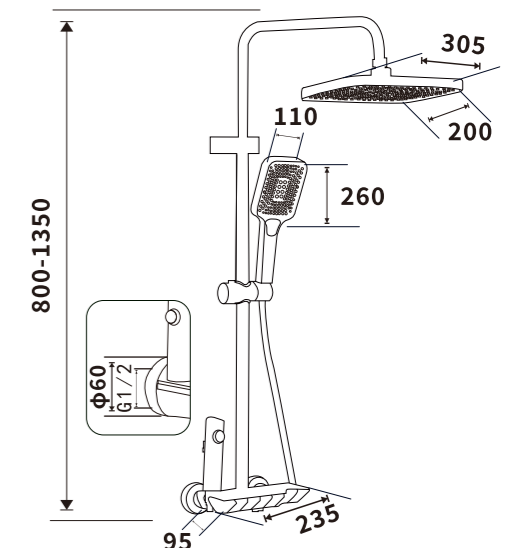

Pressure requirement:0.2-1.2MPa

Outer box size:745*495*420

ES-B41004

Color:Plated grey

Pressure requirement:0.2-1.2MPa

Outer box size:745*495*420

ES-B32013

Color:Chrome

Pressure requirement:0.2-1.2MPa

Outer box size:790*430*780

ES-B32014

Color:Chrome

Pressure requirement:0.2-1.2MPa

Outer box size:745*495*420

ES-B32015

Color:Chrome