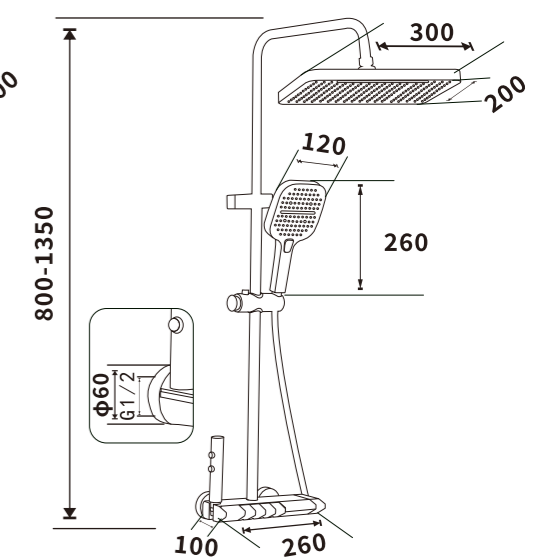

Pressure requirement:0.2-1.2MPa

Outer box size:745*495*420

ES-A48013

color:plated grey

Pressure requirement:0.2-1.2MPa

Outer box size:745*495*420

ES-A49028C

Color: Chrome

Pressure requirement:0.2-1.2MPa

Outer box size:745*495*420

ES-A49004C

Color: Chrome

Pressure requirement:0.2-1.2MPa

Outer box size:745*495*420

ES-A49005C

Color: Chrome