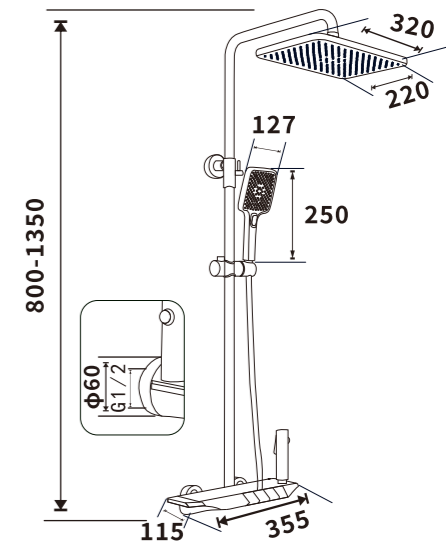

Pressure requirement:0.2-1.2MPa

Outer box size:745*495*420

ES-A48013

Color:Painting Grey

Pressure requirement:0.2-1.2MPa

Outer box size:745*495*420

ES-WT1001

Color:Plated grey

Pressure requirement:0.2-1.2MPa

Outer box size:745*495*420

ES-GD1003

Color:Plated grey

Pressure requirement:0.2-1.2MPa

Outer box size:745*495*420

ES-GD1004

Color:Plated grey

Pressure requirement:0.2-1.2MPa

Outer box size:745*495*420

ES-GD1006

Color:Plated grey

Pressure requirement:0.2-1.2MPa

Outer box size:745*495*420

ES-GD1005

Color:Plated grey