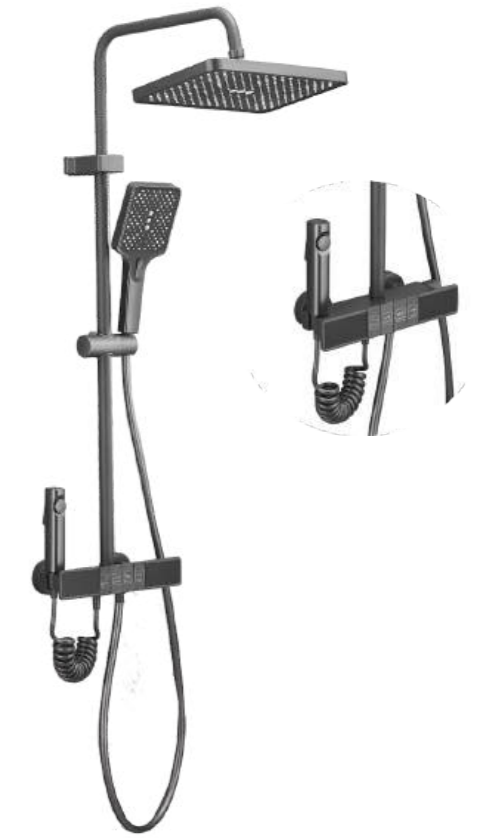

ES-A48013

Color:Painting Grey

Pressure requirement:0.2-1.2MPa

Outer box size:745*495*420