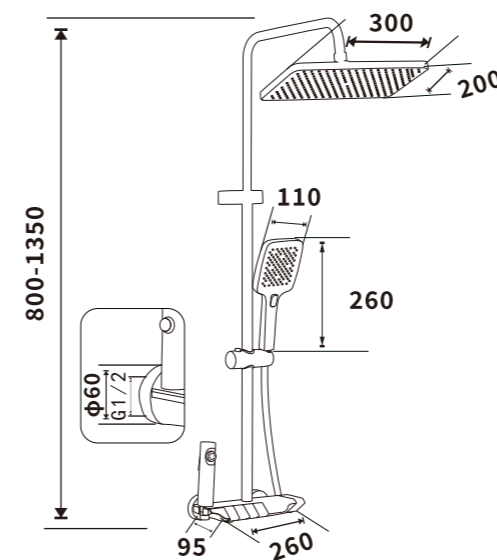

Pressure requirement:0.2-1.2MPa

Outer box size:745*495*420

ES-A48013

color:plated grey

Pressure requirement:0.2-1.2MPa

Outer box size:745*495*420

ES-A49028C

Color: Chrome

Pressure requirement:0.2-1.2MPa

Outer box size:745*495*420

ES-A49004C

Color: Chrome

Pressure requirement:0.2-1.2MPa

Outer box size:745*495*420

ES-A49005C

Color: Chrome

Pressure requirement:0.2-1.2MPa

Outer box size:745*495*420

ES-B46005

Color:Chrome

Pressure requirement:0.2-1.2MPa

Outer box size:745*495*420

ES-A48002C

Color:Chrome