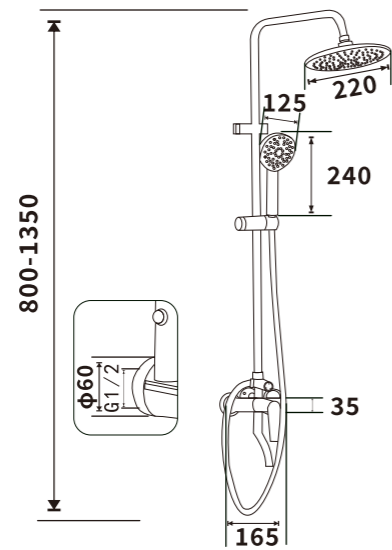

Pressure requirement: 0.2-1.2MPa

Outer box size: 745*495*420

ES-B32004

Color: Chrome

Pressure requirement: 0.2-1.2MPa

Outer box size: 745*495*420

ES-B32005

Color: Chrome

Pressure requirement: 0.2-1.2MPa

Outer box size: 745*495*420

ES-B32006

Color: Chrome

Pressure requirement: 0.2-1.2MPa

Outer box size: 745*495*420

ES-B43001

Color: Chrome

Pressure requirement: 0.2-1.2MPa

Outer box size: 745*495*420

ES-B43002

Color: Chrome

Pressure requirement: 0.2-1.2MPa

Outer box size: 745*495*420

ES-B43003

Color: Chrome

Pressure requirement: 0.2-1.2MPa

Outer box size: 745*495*420

ES-B32007

Color: Chrome

Pressure requirement: 0.2-1.2MPa

Outer box size: 745*495*420

ES-B32008

Color: Chrome