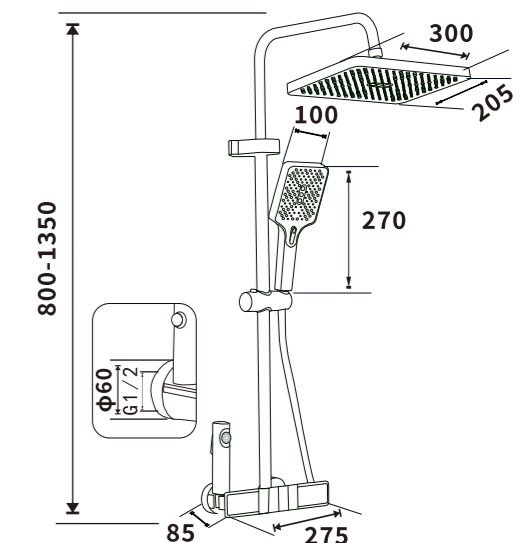

Pressure requirement:0.2-1.2MPa

Outer box size:745*495*420

ES-A48013

Color:Painting Grey

Pressure requirement:0.2-1.2MPa

Outer box size:745*495*420

ES-WT1001

Color:Plated grey