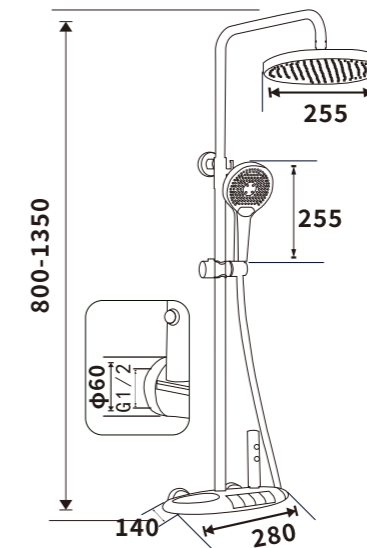

Pressure requirement:0.2-1.2MPa

Outer box size:745*495*420

ES-GD1006

Color:Plated grey

Pressure requirement:0.2-1.2MPa

Outer box size:745*495*420

ES-GD1005

Color:Plated grey

Pressure requirement:0.2-1.2MPa

Outer box size:745*495*420

ES-B41004

Color:Plated grey

Pressure requirement:0.2-1.2MPa

Outer box size:745*495*420

ES-B32013

Color:Chrome

Pressure requirement:0.2-1.2MPa

Outer box size:790*430*780

ES-B32014

Color:Chrome

Pressure requirement:0.2-1.2MPa

Outer box size:745*495*420

ES-B32015

Color:Chrome

Pressure requirement:0.2-1.2MPa

Outer box size:745*495*420

ES-B42001

Color:Chrome

Pressure requirement:0.2-1.2MPa

Outer box size:745*495*420

ES-B42002

Color:chrome