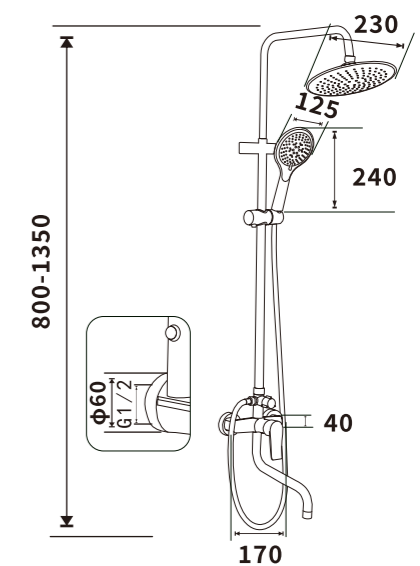

Pressure requirement:0.2-1.2MPa

Outer box size:745*495*420

ES-B41004

Color:Plated grey

Pressure requirement:0.2-1.2MPa

Outer box size:745*495*420

ES-B32013

Color:Chrome

Pressure requirement:0.2-1.2MPa

Outer box size:790*430*780

ES-B32014

Color:Chrome

Pressure requirement:0.2-1.2MPa

Outer box size:745*495*420

ES-B32015

Color:Chrome

Pressure requirement:0.2-1.2MPa

Outer box size:745*495*420

ES-B42001

Color:Chrome

Pressure requirement:0.2-1.2MPa

Outer box size:745*495*420

ES-B42002

Color:chrome

Pressure requirement: 0.2-1.2MPa

Outer box size: 745*495*420

ES-B32004

Color: Chrome

Pressure requirement: 0.2-1.2MPa

Outer box size: 745*495*420

ES-B32005

Color: Chrome