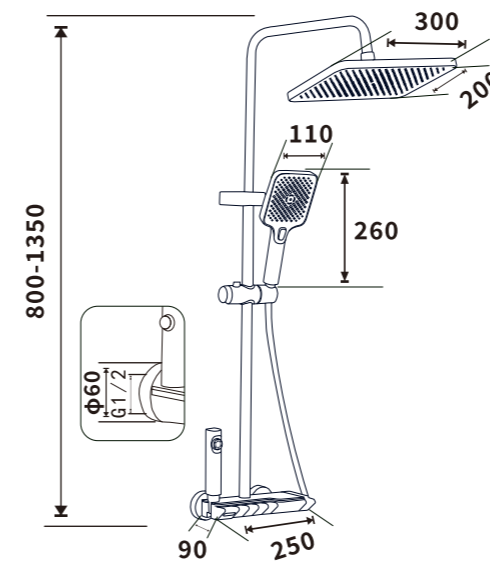

Pressure requirement:0.2-1.2MPa

Outer box size:745*495*420

ES-A49004C

Color: Chrome

Pressure requirement:0.2-1.2MPa

Outer box size:745*495*420

ES-A49005C

Color: Chrome

Pressure requirement:0.2-1.2MPa

Outer box size:745*495*420

ES-B46005

Color:Chrome

Pressure requirement:0.2-1.2MPa

Outer box size:745*495*420

ES-A48002C

Color:Chrome

Pressure requirement:0.2-1.2MPa

Outer box size:745*495*420

ES-B41002C

Color:Chrome

Pressure requirement:0.2-1.2MPa

Outer box size:745*495*420

DI BRING BRING DIFFERENT
BRING SHOWER EXPERIENCE

ES-A46009