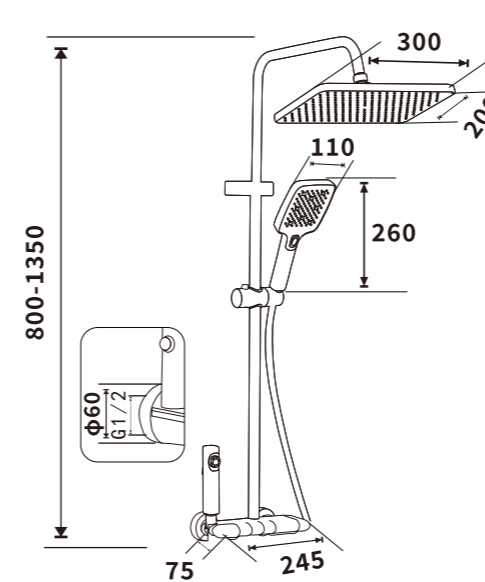

DI BRING BRING DIFFERENT
BRING SHOWER EXPERIENCE

Color:Plated grey

Pressure requirement:0.2-1.2MPa

Outer box size:745*495*420

Color:Plated grey

Pressure requirement:0.2-1.2MPa

Outer box size:745*495*420

Color:Plated grey

Pressure requirement:0.2-1.2MPa

Outer box size:745*495*420