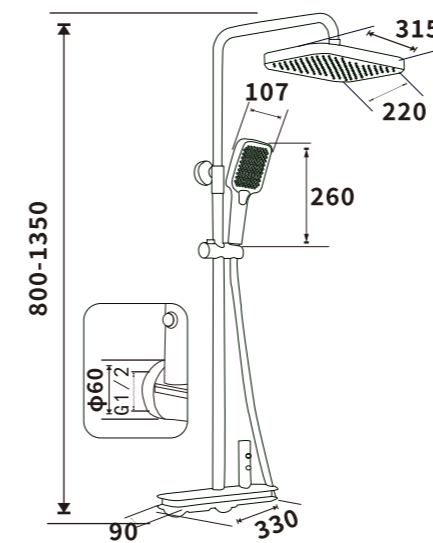

Pressure requirement:0.2-1.2MPa

Outer box size:745*495*420

ES-A48013

Color:Painting Grey

Pressure requirement:0.2-1.2MPa

Outer box size:745*495*420

ES-WT1001

Color:Plated grey

Pressure requirement:0.2-1.2MPa

Outer box size:745*495*420

ES-GD1003

Color:Plated grey

Pressure requirement:0.2-1.2MPa

Outer box size:745*495*420

ES-GD1004

Color:Plated grey