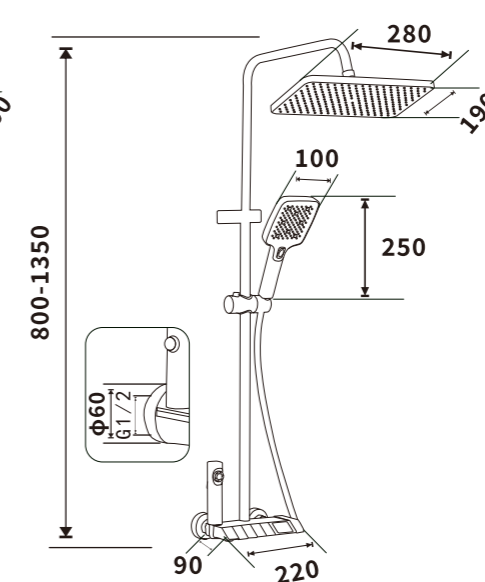

DI BRING BRING DIFFERENT
BRING SHOWER EXPERIENCE

Color:Plated grey

Pressure requirement:0.2-1.2MPa

Outer box size:745*495*420

Color:Plated grey

Pressure requirement:0.2-1.2MPa

Outer box size:745*495*420

Color:Plated grey

Pressure requirement:0.2-1.2MPa

Outer box size:745*495*420