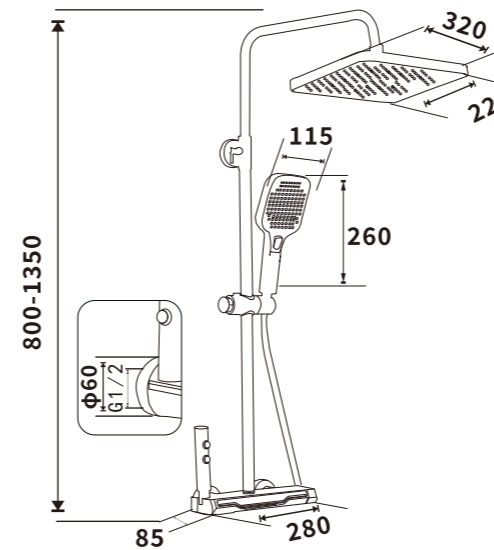

Color:Plated grey

Pressure requirement:0.2-1.2MPa

Outer box size:745*495*420

Color:Painting grey

Pressure requirement:0.2-1.2MPa

Outer box size:745*495*420

Color:Plated grey

Pressure requirement:0.2-1.2MPa

Outer box size:745*495*420