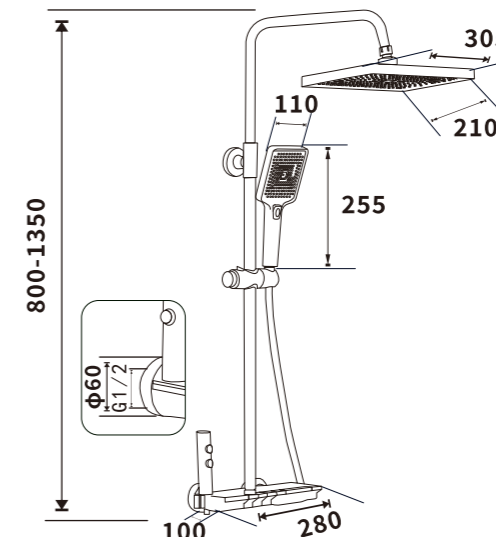

Color:Plated grey

Pressure requirement:0.2-1.2MPa

Outer box size:745*495*420

ES-A48010

Color:Plated grey

Pressure requirement:0.2-1.2MPa

Outer box size:745*495*420

HIGH QUALITY BRASS SHOWER BODY