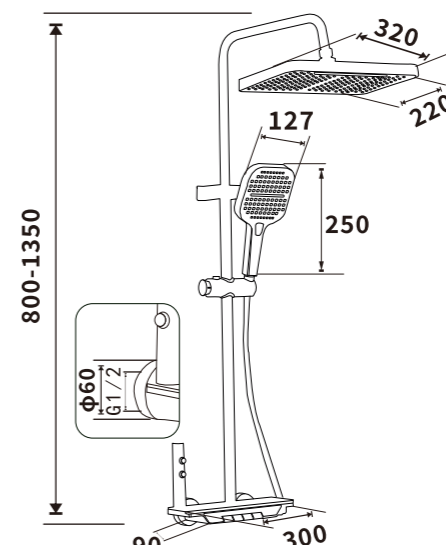

HYDRO POWER

FOUR FUNCTIONS

LED SCREEN

ES-A49002

Color:Plated grey

Pressure requirement:0.2-1.2MPa

Outer box size:745*495*420

ES-A49006

Color:Plated grey

Pressure requirement:0.2-1.2MPa

Outer box size:745*495*420

ES-A49007

Color:Plated grey

Pressure requirement:0.2-1.2MPa

Outer box size:745*495*420

ES-A49003

Color:Plated grey

Pressure requirement:0.2-1.2MPa

Outer box size:745*495*420

ES-A48012

Color:Plated grey

Pressure requirement:0.2-1.2MPa

Outer box size:745*495*420

ES-A48011