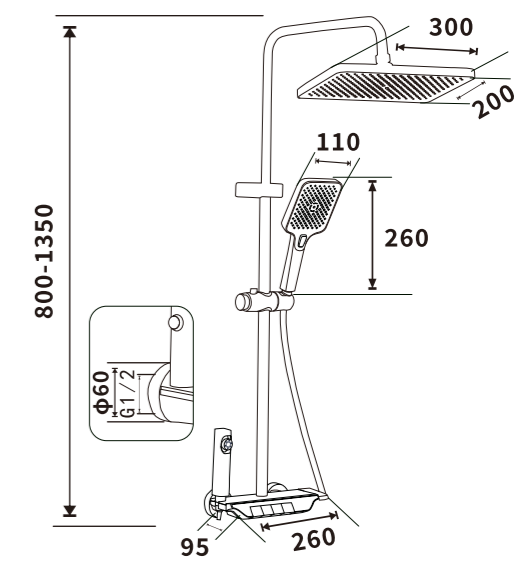

Pressure requirement:0.2-1.2MPa

Outer box size:745*495*420

ES-A48013

color:plated grey

Pressure requirement:0.2-1.2MPa

Outer box size:745*495*420

ES-A49028C

Color: Chrome

Pressure requirement:0.2-1.2MPa

Outer box size:745*495*420

ES-A49004C

Color: Chrome

Pressure requirement:0.2-1.2MPa

Outer box size:745*495*420

ES-A49005C

Color: Chrome

Pressure requirement:0.2-1.2MPa

Outer box size:745*495*420

ES-B46005

Color:Chrome

Pressure requirement:0.2-1.2MPa

Outer box size:745*495*420

ES-A48002C

Color:Chrome

Pressure requirement:0.2-1.2MPa

Outer box size:745*495*420

ES-B41002C

Color:Chrome

Pressure requirement:0.2-1.2MPa

Outer box size:745*495*420

DI BRING BRING DIFFERENT
BRING SHOWER EXPERIENCE

ES-A46009