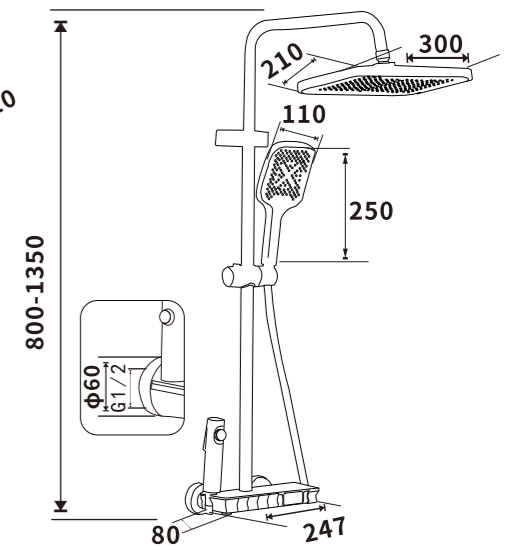

HYDRO POWER

FOUR FUNCTIONS

LED SCREEN

ES-A49002

Color:Plated grey

Pressure requirement:0.2-1.2MPa

Outer box size:745*495*420

ES-A49006

Color:Plated grey

Pressure requirement:0.2-1.2MPa

Outer box size:745*495*420

ES-A49028

Color:Painting grey

Pressure requirement:0.2-1.2MPa

Outer box size:745*495*420

ES-A49029

Color:Plated grey

Pressure requirement:0.2-1.2MPa

Outer box size:745*495*420

ES-A48012

Color:Plated grey

Pressure requirement:0.2-1.2MPa

Outer box size:745*495*420

ES-A48011