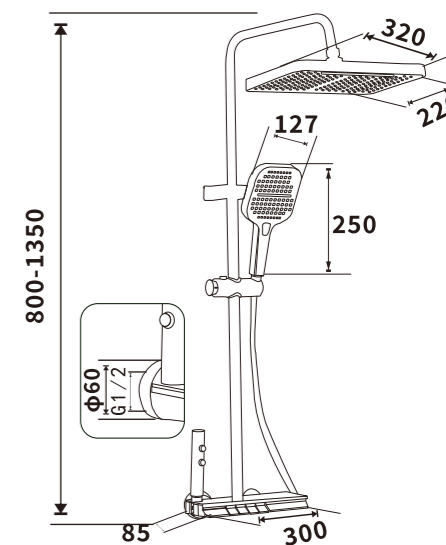

HYDRO POWER

FOUR FUNCTIONS

LED SCREEN

ES-A49002

Color:Plated grey

Pressure requirement:0.2-1.2MPa

Outer box size:745*495*420

ES-A49006

Color:Plated grey

Pressure requirement:0.2-1.2MPa

Outer box size:745*495*420

ES-A49007

Color:Plated grey

Pressure requirement:0.2-1.2MPa

Outer box size:745*495*420

ES-A49003