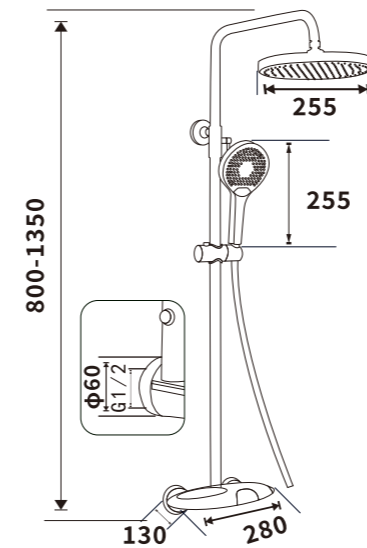

Pressure requirement:0.2-1.2MPa

Outer box size:745*495*420

ES-B41004

Color:Plated grey

Pressure requirement:0.2-1.2MPa

Outer box size:745*495*420

ES-B32013

Color:Chrome

Pressure requirement:0.2-1.2MPa

Outer box size:790*430*780

ES-B32014

Color:Chrome

Pressure requirement:0.2-1.2MPa

Outer box size:745*495*420

ES-B32015

Color:Chrome

Pressure requirement:0.2-1.2MPa

Outer box size:745*495*420

ES-B42001

Color:Chrome

Pressure requirement:0.2-1.2MPa

Outer box size:745*495*420

ES-B42002

Color:chrome