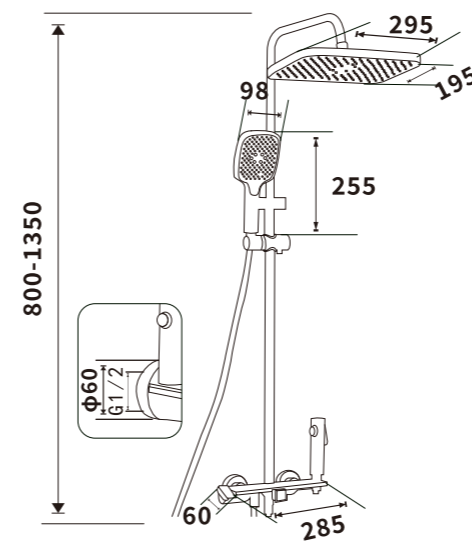

Pressure requirement:0.2-1.2MPa

Outer box size:745*495*420

ES-B42001

Color:Chrome

Pressure requirement:0.2-1.2MPa

Outer box size:745*495*420

ES-B42002

Color:chrome

Pressure requirement:0.2-1.2MPa

Outer box size:745*495*420

ES-B42003

Color:Plated grey

Pressure requirement:0.2-1.2MPa

Outer box size:745*495*420

ES-B32001

Color: Chrome

Pressure requirement: 0.2-1.2MPa

Outer box size: 745*495*420

ES-B32002

Color: Chrome

Pressure requirement: 0.2-1.2MPa

Outer box size: 745*495*420

ES-B32003

Color: Chrome

Pressure requirement: 0.2-1.2MPa

Outer box size: 745*495*420

ES-B32004

Color: Chrome

Pressure requirement: 0.2-1.2MPa

Outer box size: 745*495*420

ES-B32005

Color: Chrome