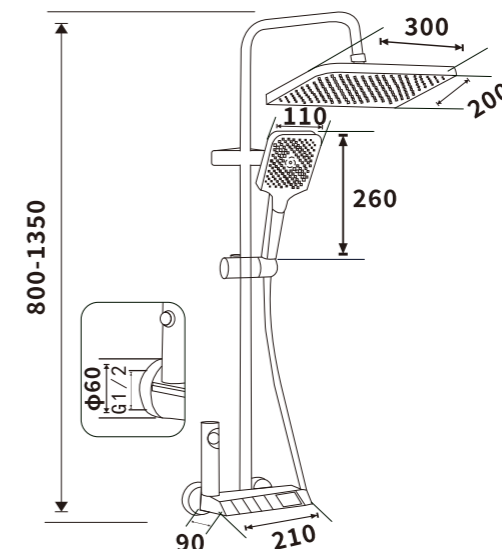

Pressure requirement:0.2-1.2MPa

Outer box size:745*495*420

ES-A49004C

Color: Chrome

Pressure requirement:0.2-1.2MPa

Outer box size:745*495*420

ES-A49005C

Color: Chrome

Pressure requirement:0.2-1.2MPa

Outer box size:745*495*420

ES-B46005

Color:Chrome

Pressure requirement:0.2-1.2MPa

Outer box size:745*495*420

ES-A48002C

Color:Chrome

Pressure requirement:0.2-1.2MPa

Outer box size:745*495*420

ES-B41002C

Color:Chrome

Pressure requirement:0.2-1.2MPa

Outer box size:745*495*420

DI BRING BRING DIFFERENT
BRING SHOWER EXPERIENCE

ES-A46009