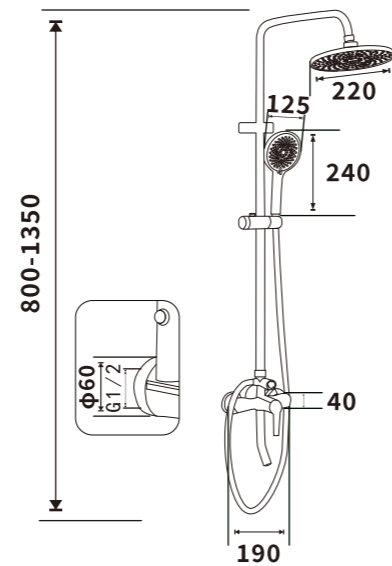

Pressure requirement: 0.2-1.2MPa

Outer box size: 745*495*420

ES-B32004

Color: Chrome

Pressure requirement: 0.2-1.2MPa

Outer box size: 745*495*420

ES-B32005

Color: Chrome

Pressure requirement: 0.2-1.2MPa

Outer box size: 745*495*420

ES-B32006

Color: Chrome

Pressure requirement: 0.2-1.2MPa

Outer box size: 745*495*420

ES-B43001

Color: Chrome

Pressure requirement: 0.2-1.2MPa

Outer box size: 745*495*420

ES-B43002

Color: Chrome

Pressure requirement: 0.2-1.2MPa

Outer box size: 745*495*420

ES-B43003

Color: Chrome

Pressure requirement: 0.2-1.2MPa

Outer box size: 745*495*420

ES-B32007

Color: Chrome

Pressure requirement: 0.2-1.2MPa

Outer box size: 745*495*420

ES-B32008

Color: Chrome