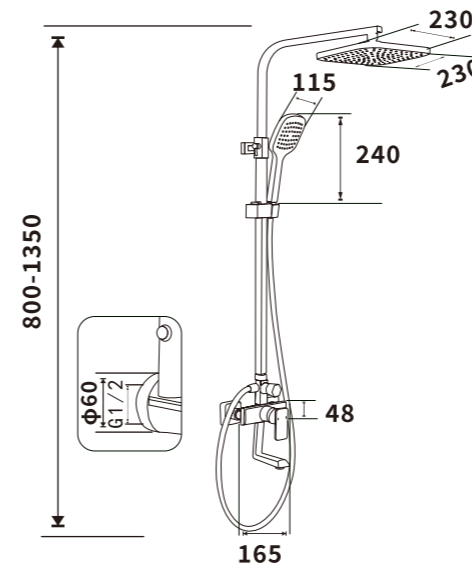

Pressure requirement:0.2-1.2MPa

Outer box size:790*430*780

ES-B32014

Color:Chrome

Pressure requirement:0.2-1.2MPa

Outer box size:745*495*420

ES-B32015

Color:Chrome

Pressure requirement:0.2-1.2MPa

Outer box size:745*495*420

ES-B42001

Color:Chrome

Pressure requirement:0.2-1.2MPa

Outer box size:745*495*420

ES-B42002

Color:chrome