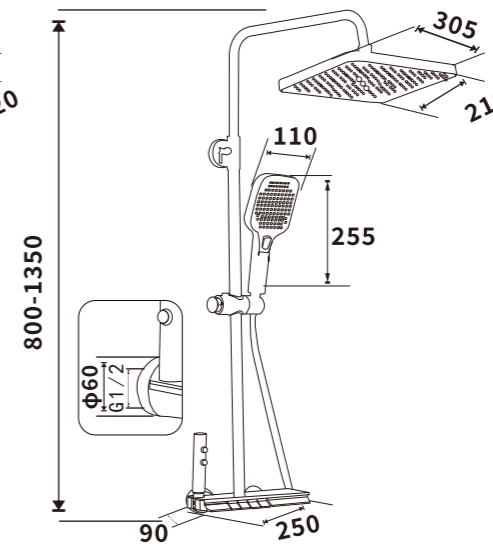

HYDRO POWER

FOUR FUNCTIONS

LED SCREEN

ES-A49002

Color:Plated grey

Pressure requirement:0.2-1.2MPa

Outer box size:745*495*420

ES-A49006

Color:Plated grey

Pressure requirement:0.2-1.2MPa

Outer box size:745*495*420

ES-A49028

Color:Painting grey

Pressure requirement:0.2-1.2MPa

Outer box size:745*495*420

ES-A49029

Color:Plated grey

Pressure requirement:0.2-1.2MPa

Outer box size:745*495*420

ES-A48012

Color:Plated grey

Pressure requirement:0.2-1.2MPa

Outer box size:745*495*420

ES-A48011