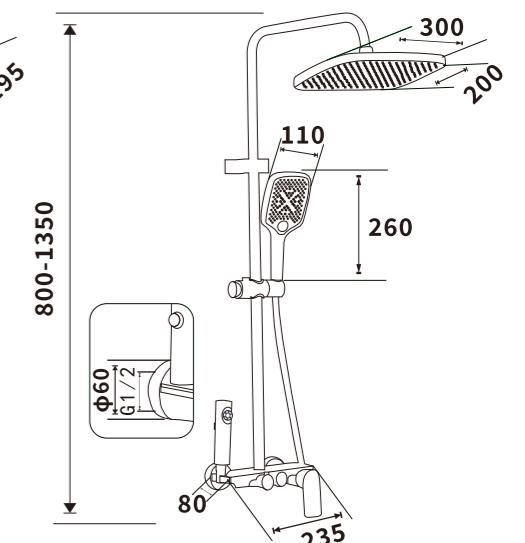

Pressure requirement:0.2-1.2MPa

Outer box size:745*495*420

ES-B42001

Color:Chrome

Pressure requirement:0.2-1.2MPa

Outer box size:745*495*420

ES-B42002

Color:chrome

Pressure requirement:0.2-1.2MPa

Outer box size:745*495*420

ES-B42003

Color:Plated grey

Pressure requirement:0.2-1.2MPa

Outer box size:745*495*420

ES-B32001

Color: Chrome

Pressure requirement: 0.2-1.2MPa

Outer box size: 745*495*420

ES-B32002

Color: Chrome

Pressure requirement: 0.2-1.2MPa

Outer box size: 745*495*420

ES-B32003

Color: Chrome

Pressure requirement: 0.2-1.2MPa

Outer box size: 745*495*420

ES-B32004

Color: Chrome

Pressure requirement: 0.2-1.2MPa

Outer box size: 745*495*420

ES-B32005

Color: Chrome