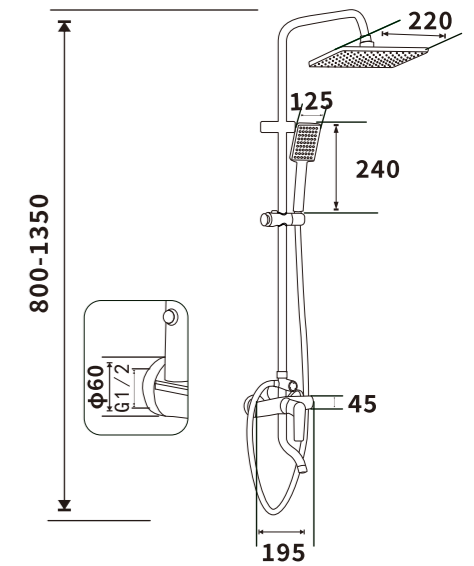

Pressure requirement: 0.2-1.2MPa

Outer box size: 745*495*420

ES-B32004

Color: Chrome

Pressure requirement: 0.2-1.2MPa

Outer box size: 745*495*420

ES-B32005

Color: Chrome

Pressure requirement: 0.2-1.2MPa

Outer box size: 745*495*420

ES-B32006

Color: Chrome

Pressure requirement: 0.2-1.2MPa

Outer box size: 745*495*420

ES-B43001

Color: Chrome

Pressure requirement: 0.2-1.2MPa

Outer box size: 745*495*420

ES-B43002

Color: Chrome

Pressure requirement: 0.2-1.2MPa

Outer box size: 745*495*420

ES-B43003

Color: Chrome

Pressure requirement: 0.2-1.2MPa

Outer box size: 745*495*420

ES-B32007

Color: Chrome

Pressure requirement: 0.2-1.2MPa

Outer box size: 745*495*420

ES-B32008

Color: Chrome