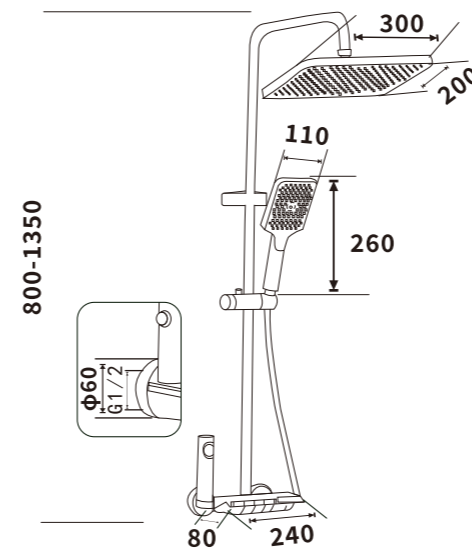

Pressure requirement:0.2-1.2MPa

Outer box size:745*495*420

ES-A49004C

Color: Chrome

Pressure requirement:0.2-1.2MPa

Outer box size:745*495*420

ES-A49005C

Color: Chrome

Pressure requirement:0.2-1.2MPa

Outer box size:745*495*420

ES-B46005

Color:Chrome

Pressure requirement:0.2-1.2MPa

Outer box size:745*495*420

ES-A48002C

Color:Chrome

Pressure requirement:0.2-1.2MPa

Outer box size:745*495*420

ES-B41002C

Color:Chrome

Pressure requirement:0.2-1.2MPa

Outer box size:745*495*420

DI BRING BRING DIFFERENT
BRING SHOWER EXPERIENCE

ES-A46009