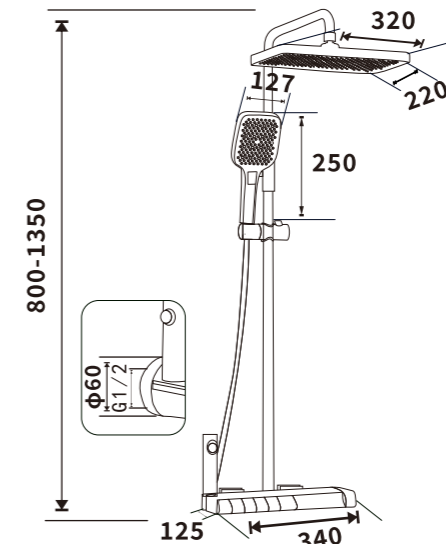

Color:Plated grey

Pressure requirement:0.2-1.2MPa

Outer box size:745*495*420

Color:Plated grey

Pressure requirement:0.2-1.2MPa

Outer box size:745*495*420

Color:Plated grey

Pressure requirement:0.2-1.2MPa

Outer box size:745*495*420