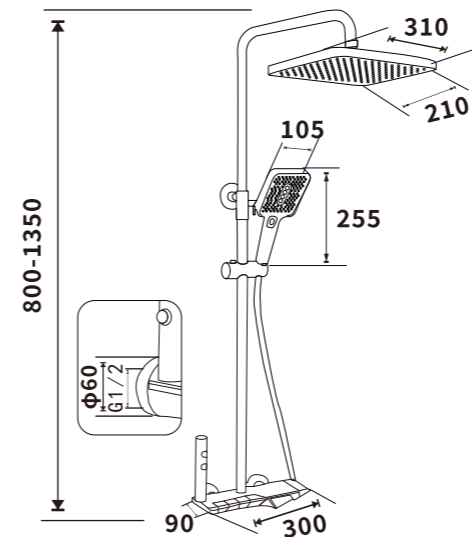

Color:Plated grey

Pressure requirement:0.2-1.2MPa

Outer box size:745*495*420

ES-A48010

Color:Plated grey

Pressure requirement:0.2-1.2MPa

Outer box size:745*495*420

HIGH QUALITY BRASS SHOWER BODY