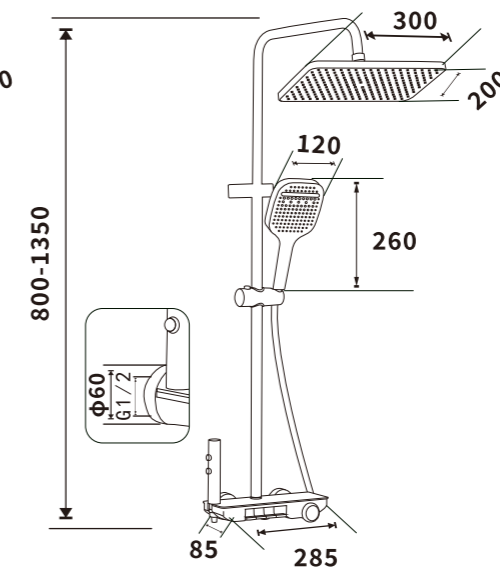

Pressure requirement:0.2-1.2MPa

Outer box size:745*495*420

ES-A48013

color:plated grey

Pressure requirement:0.2-1.2MPa

Outer box size:745*495*420

ES-A49028C

Color: Chrome

Pressure requirement:0.2-1.2MPa

Outer box size:745*495*420

ES-A49004C

Color: Chrome

Pressure requirement:0.2-1.2MPa

Outer box size:745*495*420

ES-A49005C

Color: Chrome

Pressure requirement:0.2-1.2MPa

Outer box size:745*495*420

ES-B46005

Color:Chrome

Pressure requirement:0.2-1.2MPa

Outer box size:745*495*420

ES-A48002C

Color:Chrome