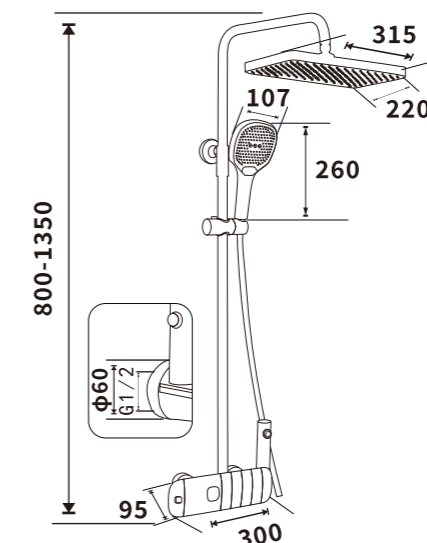

Pressure requirement:0.2-1.2MPa

Outer box size:745*495*420

ES-A48013

Color:Painting Grey

Pressure requirement:0.2-1.2MPa

Outer box size:745*495*420

ES-WT1001

Color:Plated grey

Pressure requirement:0.2-1.2MPa

Outer box size:745*495*420

ES-GD1003

Color:Plated grey

Pressure requirement:0.2-1.2MPa

Outer box size:745*495*420

ES-GD1004

Color:Plated grey