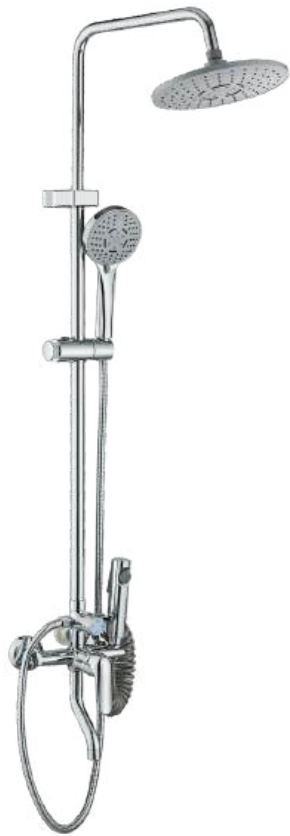

Pressure requirement: 0.2-1.2MPa

Outer box size: 745*495*420

ES-B32004

Color: Chrome

Pressure requirement: 0.2-1.2MPa

Outer box size: 745*495*420

ES-B32005

Color: Chrome

Pressure requirement: 0.2-1.2MPa

Outer box size: 745*495*420

ES-B32006

Color: Chrome

Pressure requirement: 0.2-1.2MPa

Outer box size: 745*495*420

ES-B43001

Color: Chrome

Pressure requirement: 0.2-1.2MPa

Outer box size: 745*495*420

ES-B43002

Color: Chrome

Pressure requirement: 0.2-1.2MPa

Outer box size: 745*495*420

ES-B43003

Color: Chrome