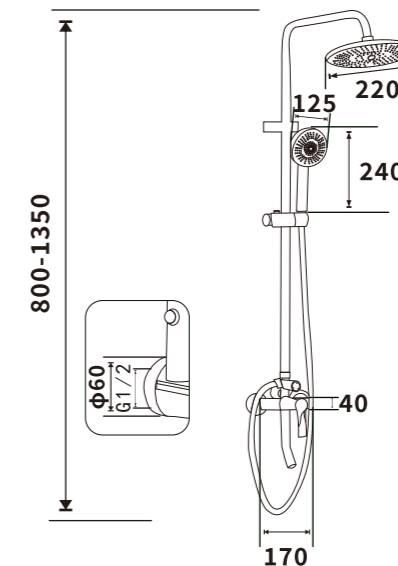

Pressure requirement: 0.2-1.2MPa

Outer box size: 745*495*420

ES-B32004

Color: Chrome

Pressure requirement: 0.2-1.2MPa

Outer box size: 745*495*420

ES-B32005

Color: Chrome

Pressure requirement: 0.2-1.2MPa

Outer box size: 745*495*420

ES-B32006

Color: Chrome

Pressure requirement: 0.2-1.2MPa

Outer box size: 745*495*420

ES-B43001

Color: Chrome

Pressure requirement: 0.2-1.2MPa

Outer box size: 745*495*420

ES-B43002

Color: Chrome

Pressure requirement: 0.2-1.2MPa

Outer box size: 745*495*420

ES-B43003

Color: Chrome

Pressure requirement: 0.2-1.2MPa

Outer box size: 745*495*420

ES-B32007

Color: Chrome

Pressure requirement: 0.2-1.2MPa

Outer box size: 745*495*420

ES-B32008

Color: Chrome