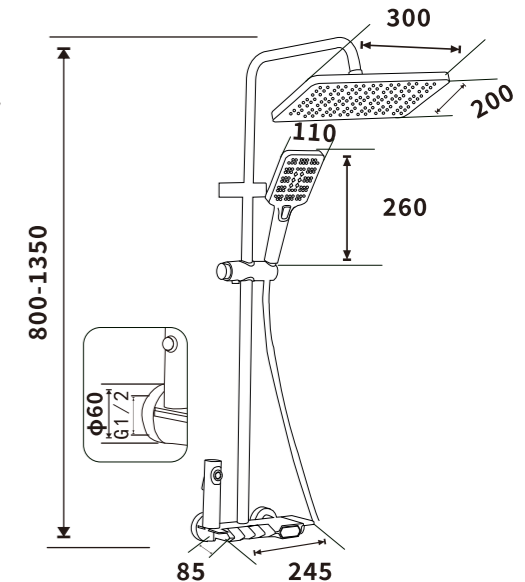

DI BRING BRING DIFFERENT
BRING SHOWER EXPERIENCE

Color:Plated grey

Pressure requirement:0.2-1.2MPa

Outer box size:745*495*420

Color:Plated grey

Pressure requirement:0.2-1.2MPa

Outer box size:745*495*420

Color:Plated grey

Pressure requirement:0.2-1.2MPa

Outer box size:745*495*420