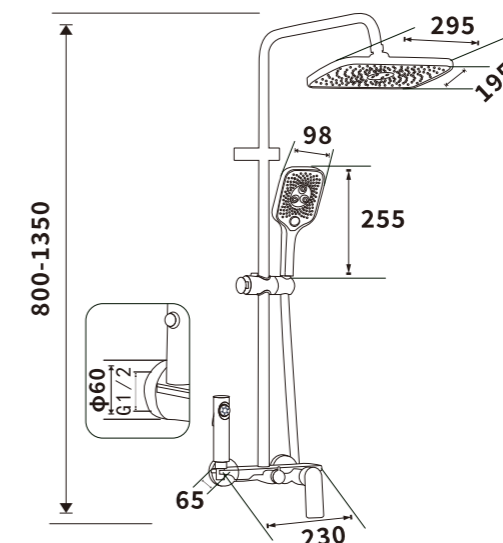

Pressure requirement:0.2-1.2MPa

Outer box size:745*495*420

ES-B42001

Color:Chrome

Pressure requirement:0.2-1.2MPa

Outer box size:745*495*420

ES-B42002

Color:chrome

Pressure requirement:0.2-1.2MPa

Outer box size:745*495*420

ES-B42003

Color:Plated grey

Pressure requirement:0.2-1.2MPa

Outer box size:745*495*420

ES-B32001

Color: Chrome

Pressure requirement: 0.2-1.2MPa

Outer box size: 745*495*420

ES-B32002

Color: Chrome

Pressure requirement: 0.2-1.2MPa

Outer box size: 745*495*420

ES-B32003

Color: Chrome

Pressure requirement: 0.2-1.2MPa

Outer box size: 745*495*420

ES-B32004

Color: Chrome

Pressure requirement: 0.2-1.2MPa

Outer box size: 745*495*420

ES-B32005

Color: Chrome