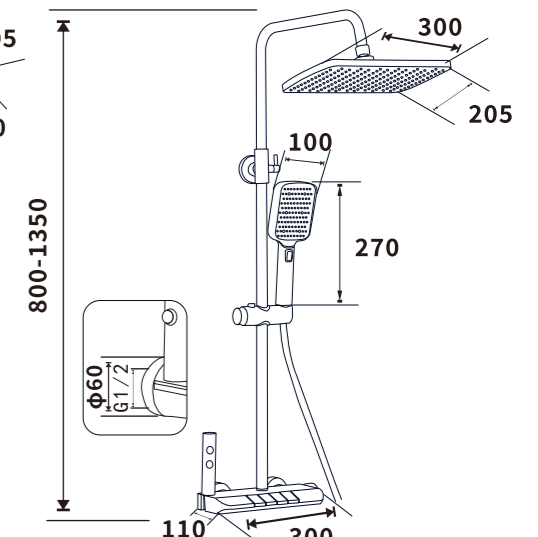

Color:Plated grey

Pressure requirement:0.2-1.2MPa

Outer box size:745*495*420

ES-A48010

Color:Plated grey

Pressure requirement:0.2-1.2MPa

Outer box size:745*495*420

HIGH QUALITY BRASS SHOWER BODY