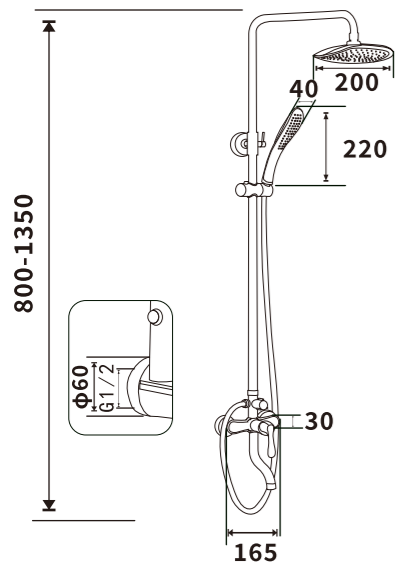

Pressure requirement: 0.2-1.2MPa

Outer box size: 745*495*420

ES-B32004

Color: Chrome

Pressure requirement: 0.2-1.2MPa

Outer box size: 745*495*420

ES-B32005

Color: Chrome

Pressure requirement: 0.2-1.2MPa

Outer box size: 745*495*420

ES-B32006

Color: Chrome

Pressure requirement: 0.2-1.2MPa

Outer box size: 745*495*420

ES-B43001

Color: Chrome

Pressure requirement: 0.2-1.2MPa

Outer box size: 745*495*420

ES-B43002

Color: Chrome

Pressure requirement: 0.2-1.2MPa

Outer box size: 745*495*420

ES-B43003

Color: Chrome

Pressure requirement: 0.2-1.2MPa

Outer box size: 745*495*420

ES-B32007

Color: Chrome

Pressure requirement: 0.2-1.2MPa

Outer box size: 745*495*420

ES-B32008

Color: Chrome