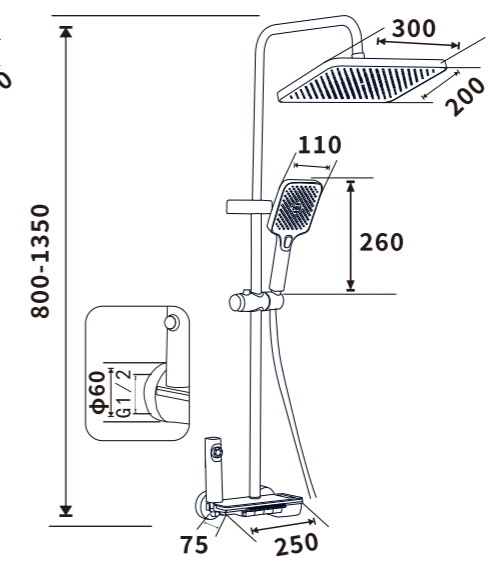

Pressure requirement:0.2-1.2MPa

Outer box size:745*495*420

ES-A48013

color:plated grey

Pressure requirement:0.2-1.2MPa

Outer box size:745*495*420

ES-A49028C

Color: Chrome

Pressure requirement:0.2-1.2MPa

Outer box size:745*495*420

ES-A49004C

Color: Chrome

Pressure requirement:0.2-1.2MPa

Outer box size:745*495*420

ES-A49005C

Color: Chrome

Pressure requirement:0.2-1.2MPa

Outer box size:745*495*420

ES-B46005

Color:Chrome

Pressure requirement:0.2-1.2MPa

Outer box size:745*495*420

ES-A48002C

Color:Chrome

Pressure requirement:0.2-1.2MPa

Outer box size:745*495*420

ES-B41002C

Color:Chrome

Pressure requirement:0.2-1.2MPa

Outer box size:745*495*420

DI BRING BRING DIFFERENT
BRING SHOWER EXPERIENCE

ES-A46009