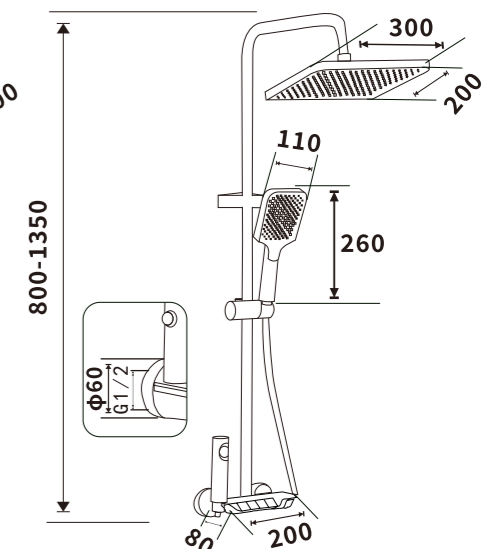

Pressure requirement:0.2-1.2MPa

Outer box size:745*495*420

ES-A49004C

Color: Chrome

Pressure requirement:0.2-1.2MPa

Outer box size:745*495*420

ES-A49005C

Color: Chrome

Pressure requirement:0.2-1.2MPa

Outer box size:745*495*420

ES-B46005

Color:Chrome

Pressure requirement:0.2-1.2MPa

Outer box size:745*495*420

ES-A48002C

Color:Chrome

Pressure requirement:0.2-1.2MPa

Outer box size:745*495*420

ES-B41002C

Color:Chrome

Pressure requirement:0.2-1.2MPa

Outer box size:745*495*420

DI BRING BRING DIFFERENT
BRING SHOWER EXPERIENCE

ES-A46009