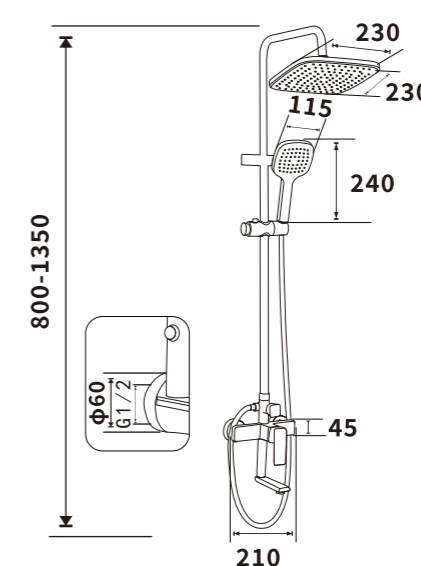

Pressure requirement:0.2-1.2MPa

Outer box size:745*495*420

ES-B41004

Color:Plated grey

Pressure requirement:0.2-1.2MPa

Outer box size:745*495*420

ES-B32013

Color:Chrome

Pressure requirement:0.2-1.2MPa

Outer box size:790*430*780

ES-B32014

Color:Chrome

Pressure requirement:0.2-1.2MPa

Outer box size:745*495*420

ES-B32015

Color:Chrome

Pressure requirement:0.2-1.2MPa

Outer box size:745*495*420

ES-B42001

Color:Chrome

Pressure requirement:0.2-1.2MPa

Outer box size:745*495*420

ES-B42002

Color:chrome