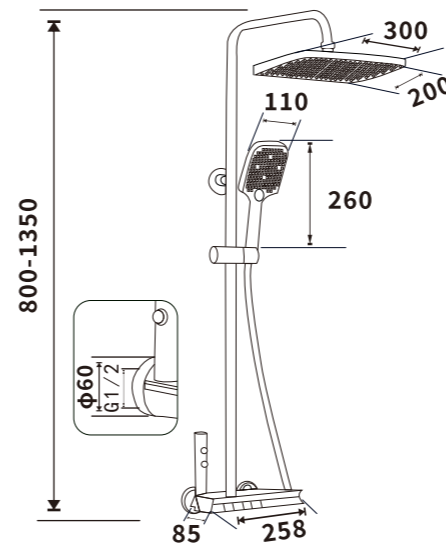

Pressure requirement:0.2-1.2MPa

Outer box size:745*495*420

ES-GD1003

Color:Plated grey

Pressure requirement:0.2-1.2MPa

Outer box size:745*495*420

ES-GD1004

Color:Plated grey

Pressure requirement:0.2-1.2MPa

Outer box size:745*495*420

ES-GD1006

Color:Plated grey

Pressure requirement:0.2-1.2MPa

Outer box size:745*495*420

ES-GD1005

Color:Plated grey