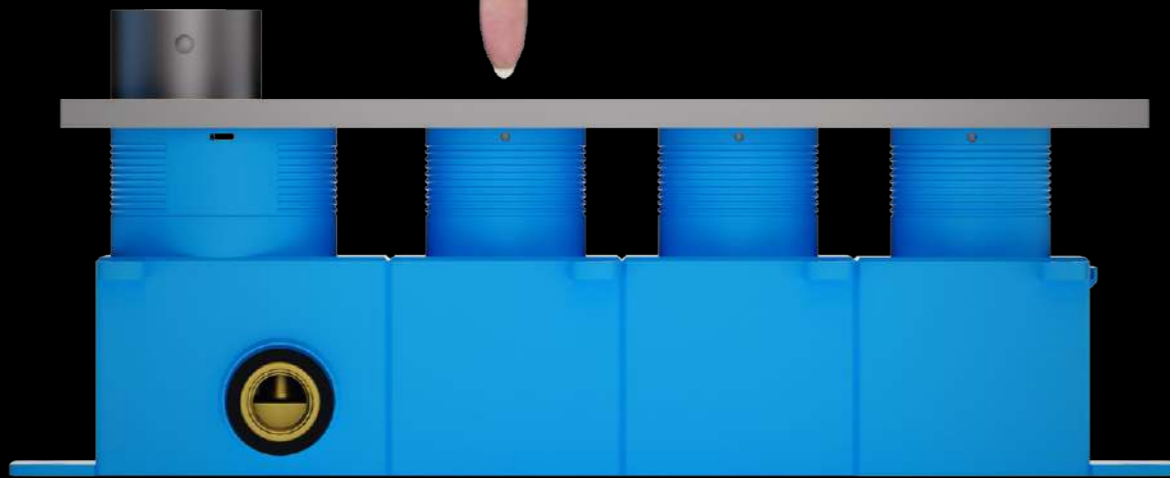

一按 一旋

享受沐浴时光

■ 一按，开启出水