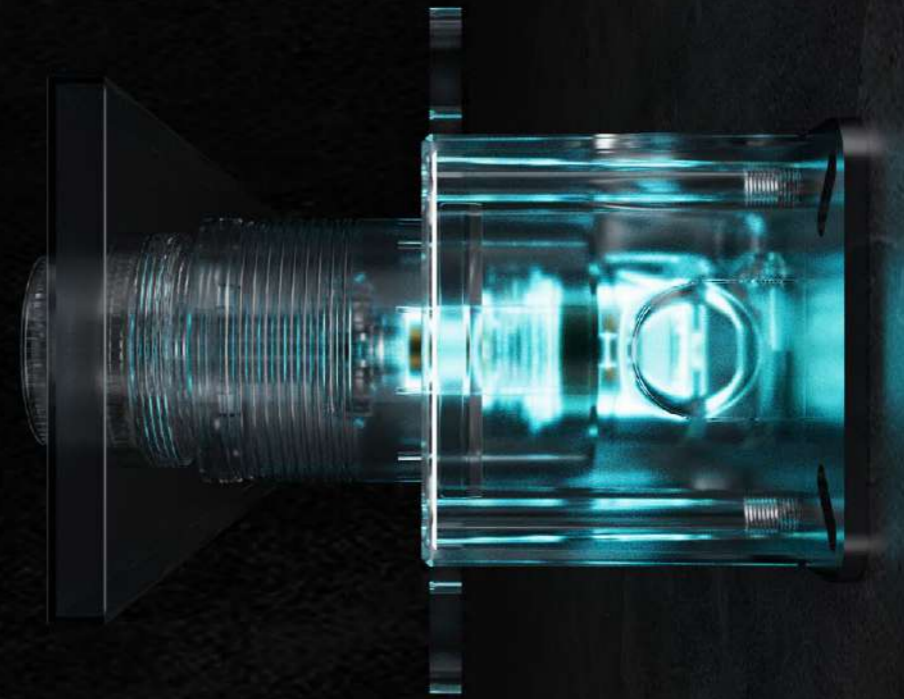

自研阀芯

水流稳定，调节顺滑
自动清洁，长期使用不堵塞

使用场景	固比德专用阀芯	市场通用阀芯	用户体验差异
日常使用	水流稳定，调节顺滑	水流波动，调节卡顿	操作体验提升 60%
水垢问题	自动清洁，长期使用不堵塞	易堵塞，需定期维护	免维护，节省时间和精力
家庭适用性	适合全年龄段，儿童也能操作	仅适合成人操作	家庭友好型设计
适配能力	同步适配大尺寸顶喷 (300mm+)	仅适配小尺寸顶喷 (200mm 以下)	适配范围更广，升级无忧
水质适应性	对硬水地区适应性强	硬水地区易结垢	适用范围更广，不受水质限制