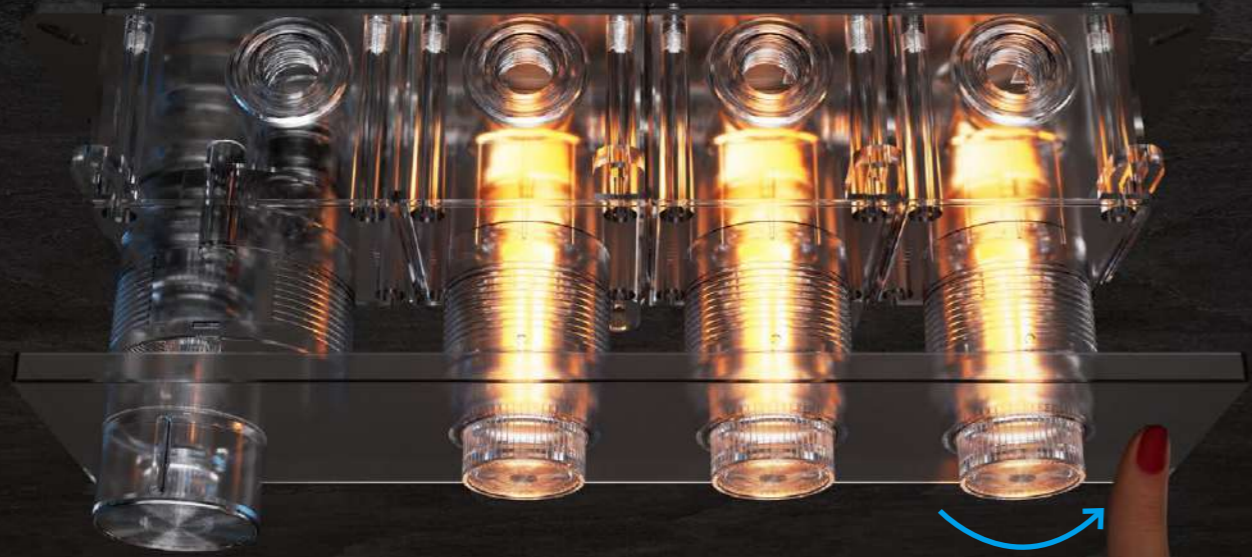

MISSILE
CONTROLLED
FREQUENCY
MODULATION

弹控调频