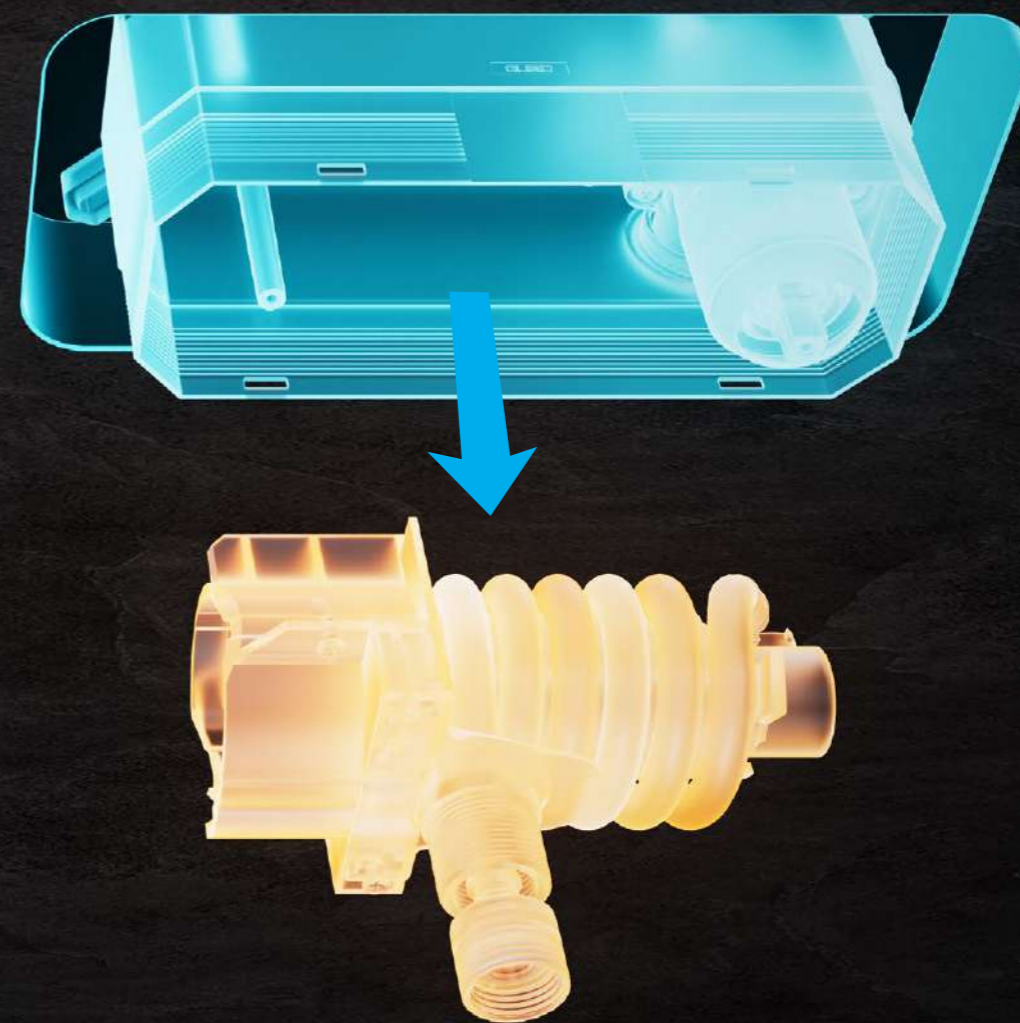

行业唯一发明专利
暗装抽拉面盆龙头

随着使用时间推移和操作频次增加，
面龙龙头的抽拉模块可能会出现损坏现象，
别担心，无需破墙拆装，
您也能轻松完成更换操作

DAMAGE DOESN'T REQUIRE
BREAKING WALLS

可更换式抽拉模块
损坏不用砸墙

With the passage of time and increasing frequency of operation, the pull-out module of the face dragon faucet may be damaged. Don't worry, there is no need to break the wall for disassembly and assembly, and you can easily complete the replacement operation.