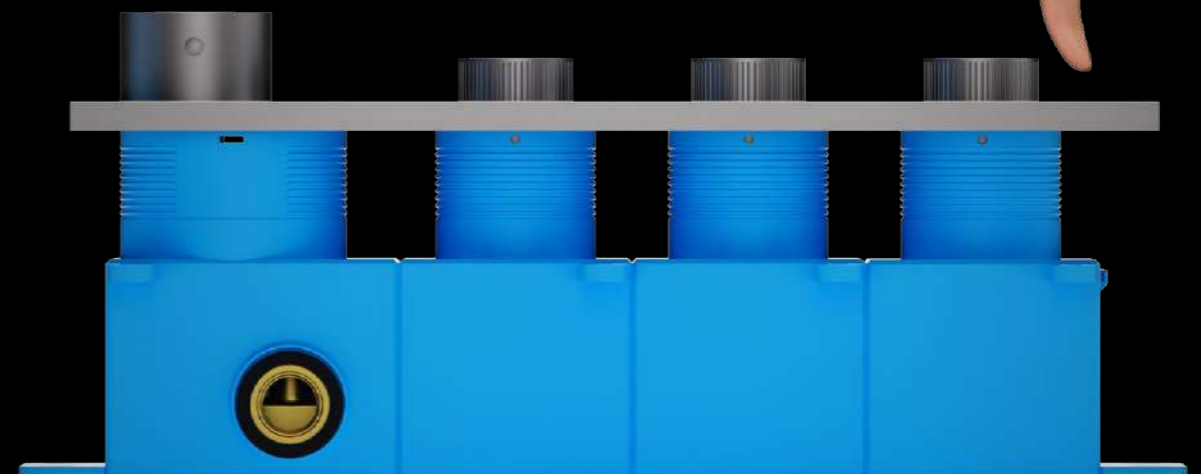

一按 一旋

享受沐浴时光

■ 一按，开启出水

■ 一旋，控制流量

以精密机械结构重新定义水流哲学，
每一次按弹旋钮调节，隐藏式精密齿轮联动，
确保水流从 0.1L/min 到 10L/min 的无级调节，
细节处，都是对水流水型的温柔校准。