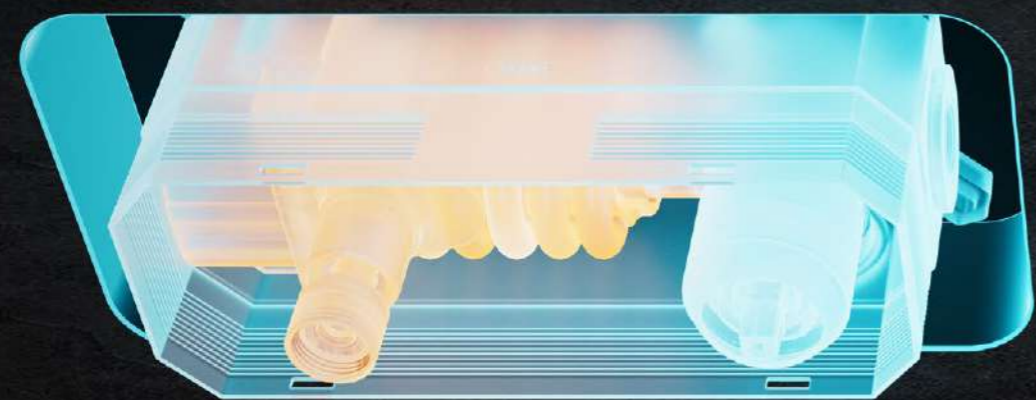

行业唯一发明专利
暗装抽拉面盆龙头

随着使用时间推移和操作频次增加，
面龙龙头的抽拉模块可能会出现损坏现象，
别担心，无需破墙拆装，
您也能轻松完成更换操作

DAMAGE DOESN'T REQUIRE
BREAKING WALLS

可更换式抽拉模块
损坏不用砸墙

With the passage of time and increasing frequency of operation, the pull-out module of the face dragon faucet may be damaged. Don't worry, there is no need to break the wall for disassembly and assembly, and you can easily complete the replacement operation.

兼顾多种出水方式

为卫浴用水方案赋予新的活力

Combining multiple water discharge methods, it infuses new vitality into bathroom water solutions

旋钮调节出漱口水出水距离（出水大小）
可以适应不同大小的面盆

按键切换
下出水 and 漱口水

可翻转切换
不同出水方式

·入墙抽拉面盆龙头

GD9843 **NEW**
耀世银