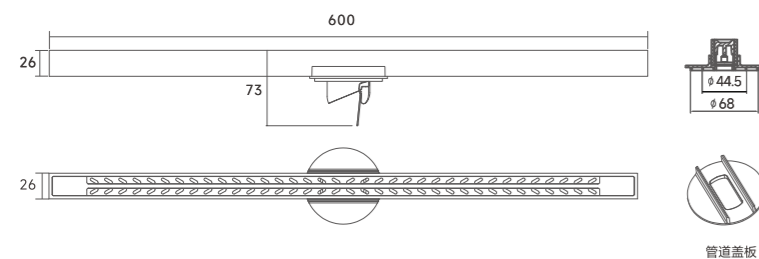

EXTREMELY NARROW CUSTOM SERIES -CENTRAL AXIS

极窄定制系列-中轴线

JU600

极窄不锈钢地漏 FLOOR DRAINAGE

规格: 26x600mm
材质: 304不锈钢
颜色: 枪灰

Specification: 26x600mm
Material: 304 Stainless Steel
Finishing: Gun Grey

颜色 尺寸 排水口数量均可非标定制

ORB黑 枪灰色 拉丝色 拉丝金

线性美学 窄而有度 以干净利落的线条之美 将线性美学与地漏生活交融
让目光所及皆极简 开始生活的崭新视角

Linear aesthetics, narrow and moderate, with the beauty of clean and neat lines Blend linear aesthetics with floor drain life
Make everything you see minimalist and start a new perspective of life