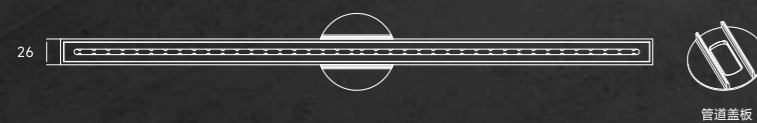

EXTREMELY NARROW CUSTOM SERIES -THE MILKY WAY

极窄定制系列-一线天

J1600
极窄不锈钢地漏 FLOOR DRAINAGE

规格: 26x600mm
材质: 304不锈钢
颜色: 拉丝

Specification: 26x600mm
Material: 304 Stainless Steel
Finishing: Brushed

颜色 尺寸 排水口数量均可非标定制