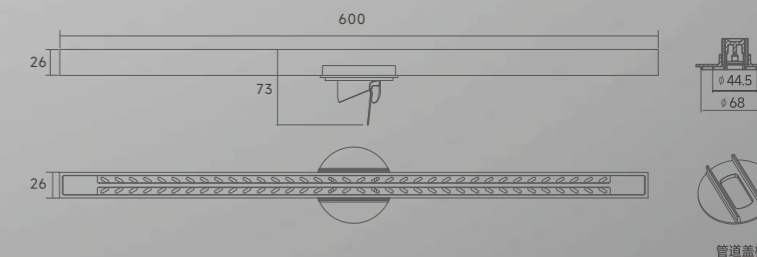

RU600
极窄定制铜地漏 FLOOR DRAINAGE

规格：26×600mm
材质：黄铜
颜色：枪灰

Specification: 26×600mm
Material: Brass
Finishing: Gun Grey

颜色 尺寸 排水口数量均可非标定制