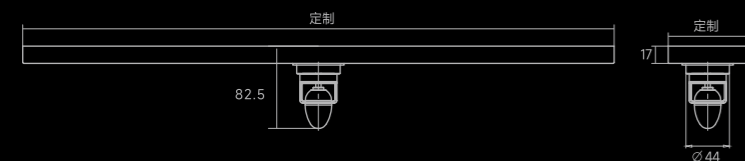

ACCESSIBLE STAINLESS STEEL FLOOR DRAIN FOR CUSTOM SERIES

不锈钢无障碍定制地漏

无障碍,让家更有爱 拒绝挡水石基,通畅无障碍,
干湿分离,让沐浴不再烦恼,让家人更加安全。

Barrier-free. Make the home more loving Refuse to block the stone foundation,
unobstructed and barrier-free, dry and wet separation, so that bathing is no longer troublesome,
and family members are safer.

JN600

无障碍定制地漏 FLOOR DRAINAGE

规格: 定制
材质: 304不锈钢
颜色: 拉丝

Specification: commission
Material: 304 Stainless Steel
Finishing: Brushed

颜色 尺寸 排水口数量均可非标定制

ORB黑 枪灰色 拉丝色 拉丝金