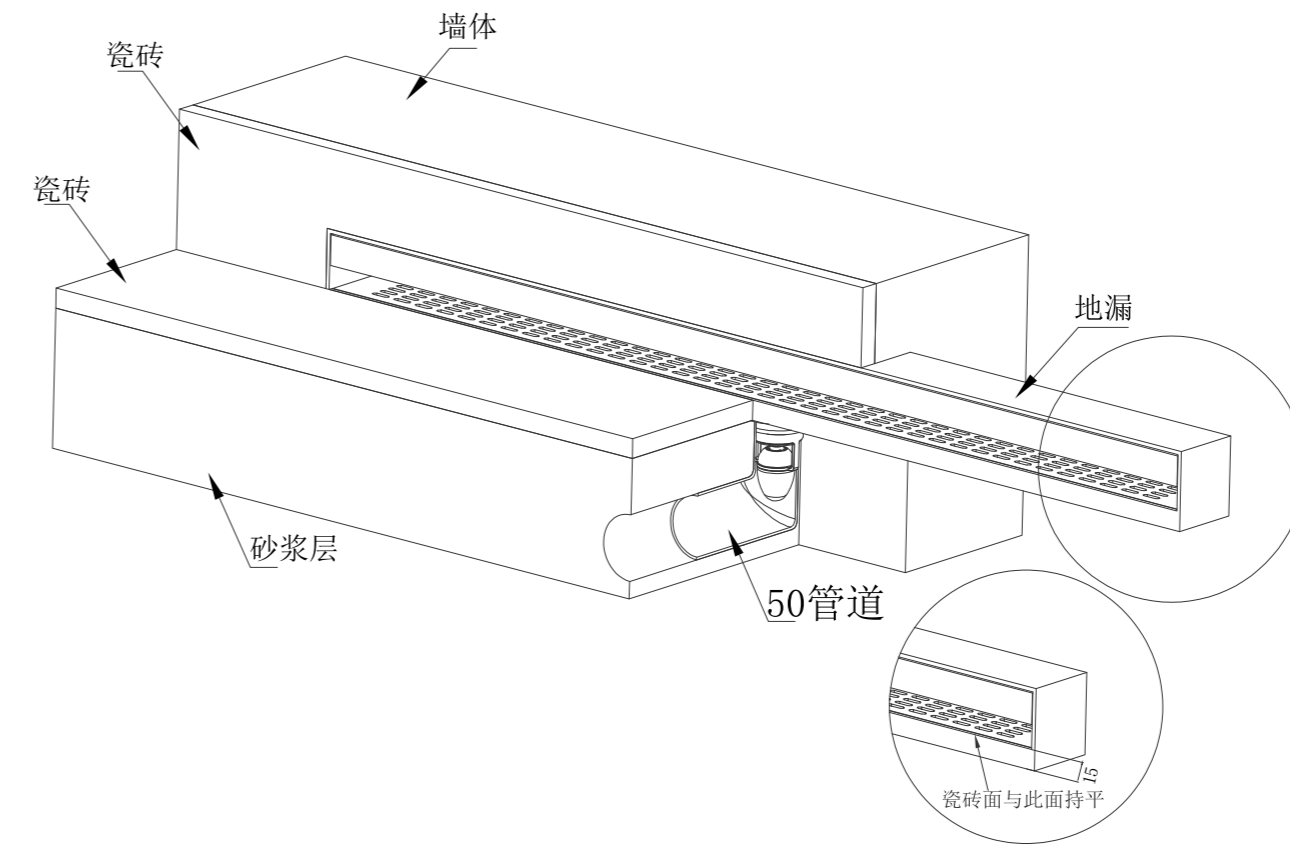

HIDDEN STAINLESS STEEL
FLOOR DRAIN
FOR CUSTOM SERIES

不锈钢定制隐形地漏

安装示意图

JQ600
不锈钢定制地漏 FLOOR DRAINAGE

规格：定制
材质：304不锈钢

Specification: commission
Material: 304 Stainless Steel