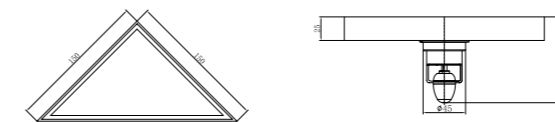

SY150 不锈钢三角形地漏 STAINLESS STEEL TRIANGULAR FLOOR DRAIN

规格：150×150mm
材质：304不锈钢
颜色：拉丝

Specification: 150x150mm
Material: 304 Stainless Steel
Finishing: Brushed

颜色 尺寸 排水口数量均可非标定制

ORB黑 枪灰色 拉丝色 拉丝金