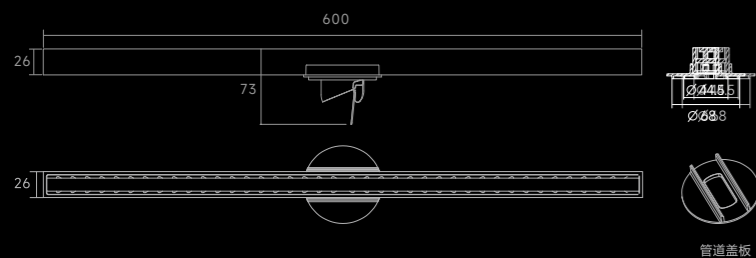

Extremely narrow custom series -the Milky Way

极窄定制系列-楚河

RV600
极窄定制铜地漏 FLOOR DRAINAGE

规格：26×600mm
材质：黄铜
颜色：枪灰

Specification: 26×600mm
Material: Brass
Finishing: Gun Grey

颜色 尺寸 排水口数量均可非标定制

ORB黑 枪灰色 拉丝色 拉丝金