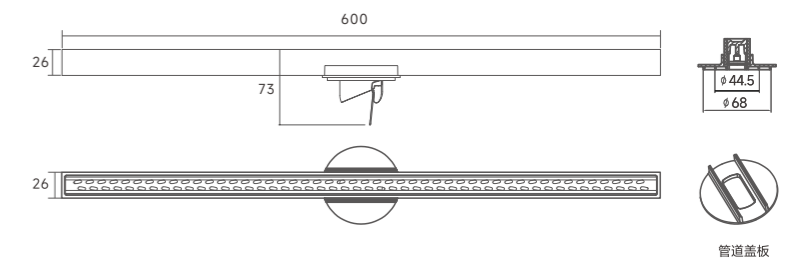

RM600
极窄定制铜地漏 FLOOR DRAINAGE

规格：26×600mm
材质：黄铜
颜色：枪灰

Specification: 26×600mm
Material: Brass
Finishing: Gun Grey

颜色 尺寸 排水口数量均可非标定制