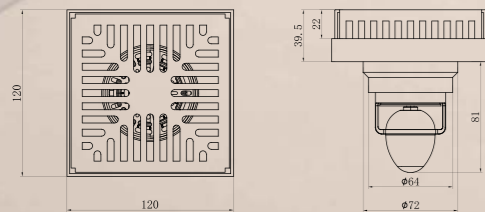

Stainless Steel Courtyard Floor Drain

不锈钢庭院地漏

有效解决风雨天气时较多杂物落在地面并随着雨水流入地漏，从而堵塞地漏导致排水不畅，形成积水！

Effectively resolve the issue of a large amount of debris landing on the ground during windy and rainy weather, and being washed into the floor drain along with the rainwater, which can lead to blockages and impede the drainage of the floor drain, causing water to accumulate.

JF51-B 不锈钢庭院地漏 STAINLESS STEEL COURTYARD FLOOR DRAIN

规格：120×120mm
材质：304不锈钢
颜色：拉丝

Specification: 120x120mm
Material: 304 Stainless Steel
Finishing: Brushed