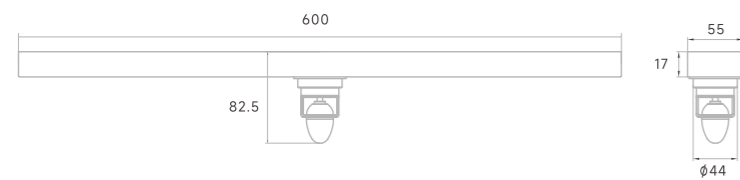

CLASSIC GRID FLOOR DRAIN

定制铜格栅系列

轻奢极简 精致的外观设计，简洁的流畅线条，现代简约风格，自然大气
长度可定制

Light luxury and minimalism Exquisite appearance design, simple and smooth lines,
modern minimalist style, natural atmosphere

FJ600

定制铜格栅地漏 FLOOR DRAINAGE

规格：55×600mm
材质：黄铜
颜色：枪灰

Specification: 55×600mm
Material: Brass
Finishing: Gun Grey

颜色 尺寸 排水口数量均可非标定制

ORB黑 枪灰色 拉丝色 拉丝金