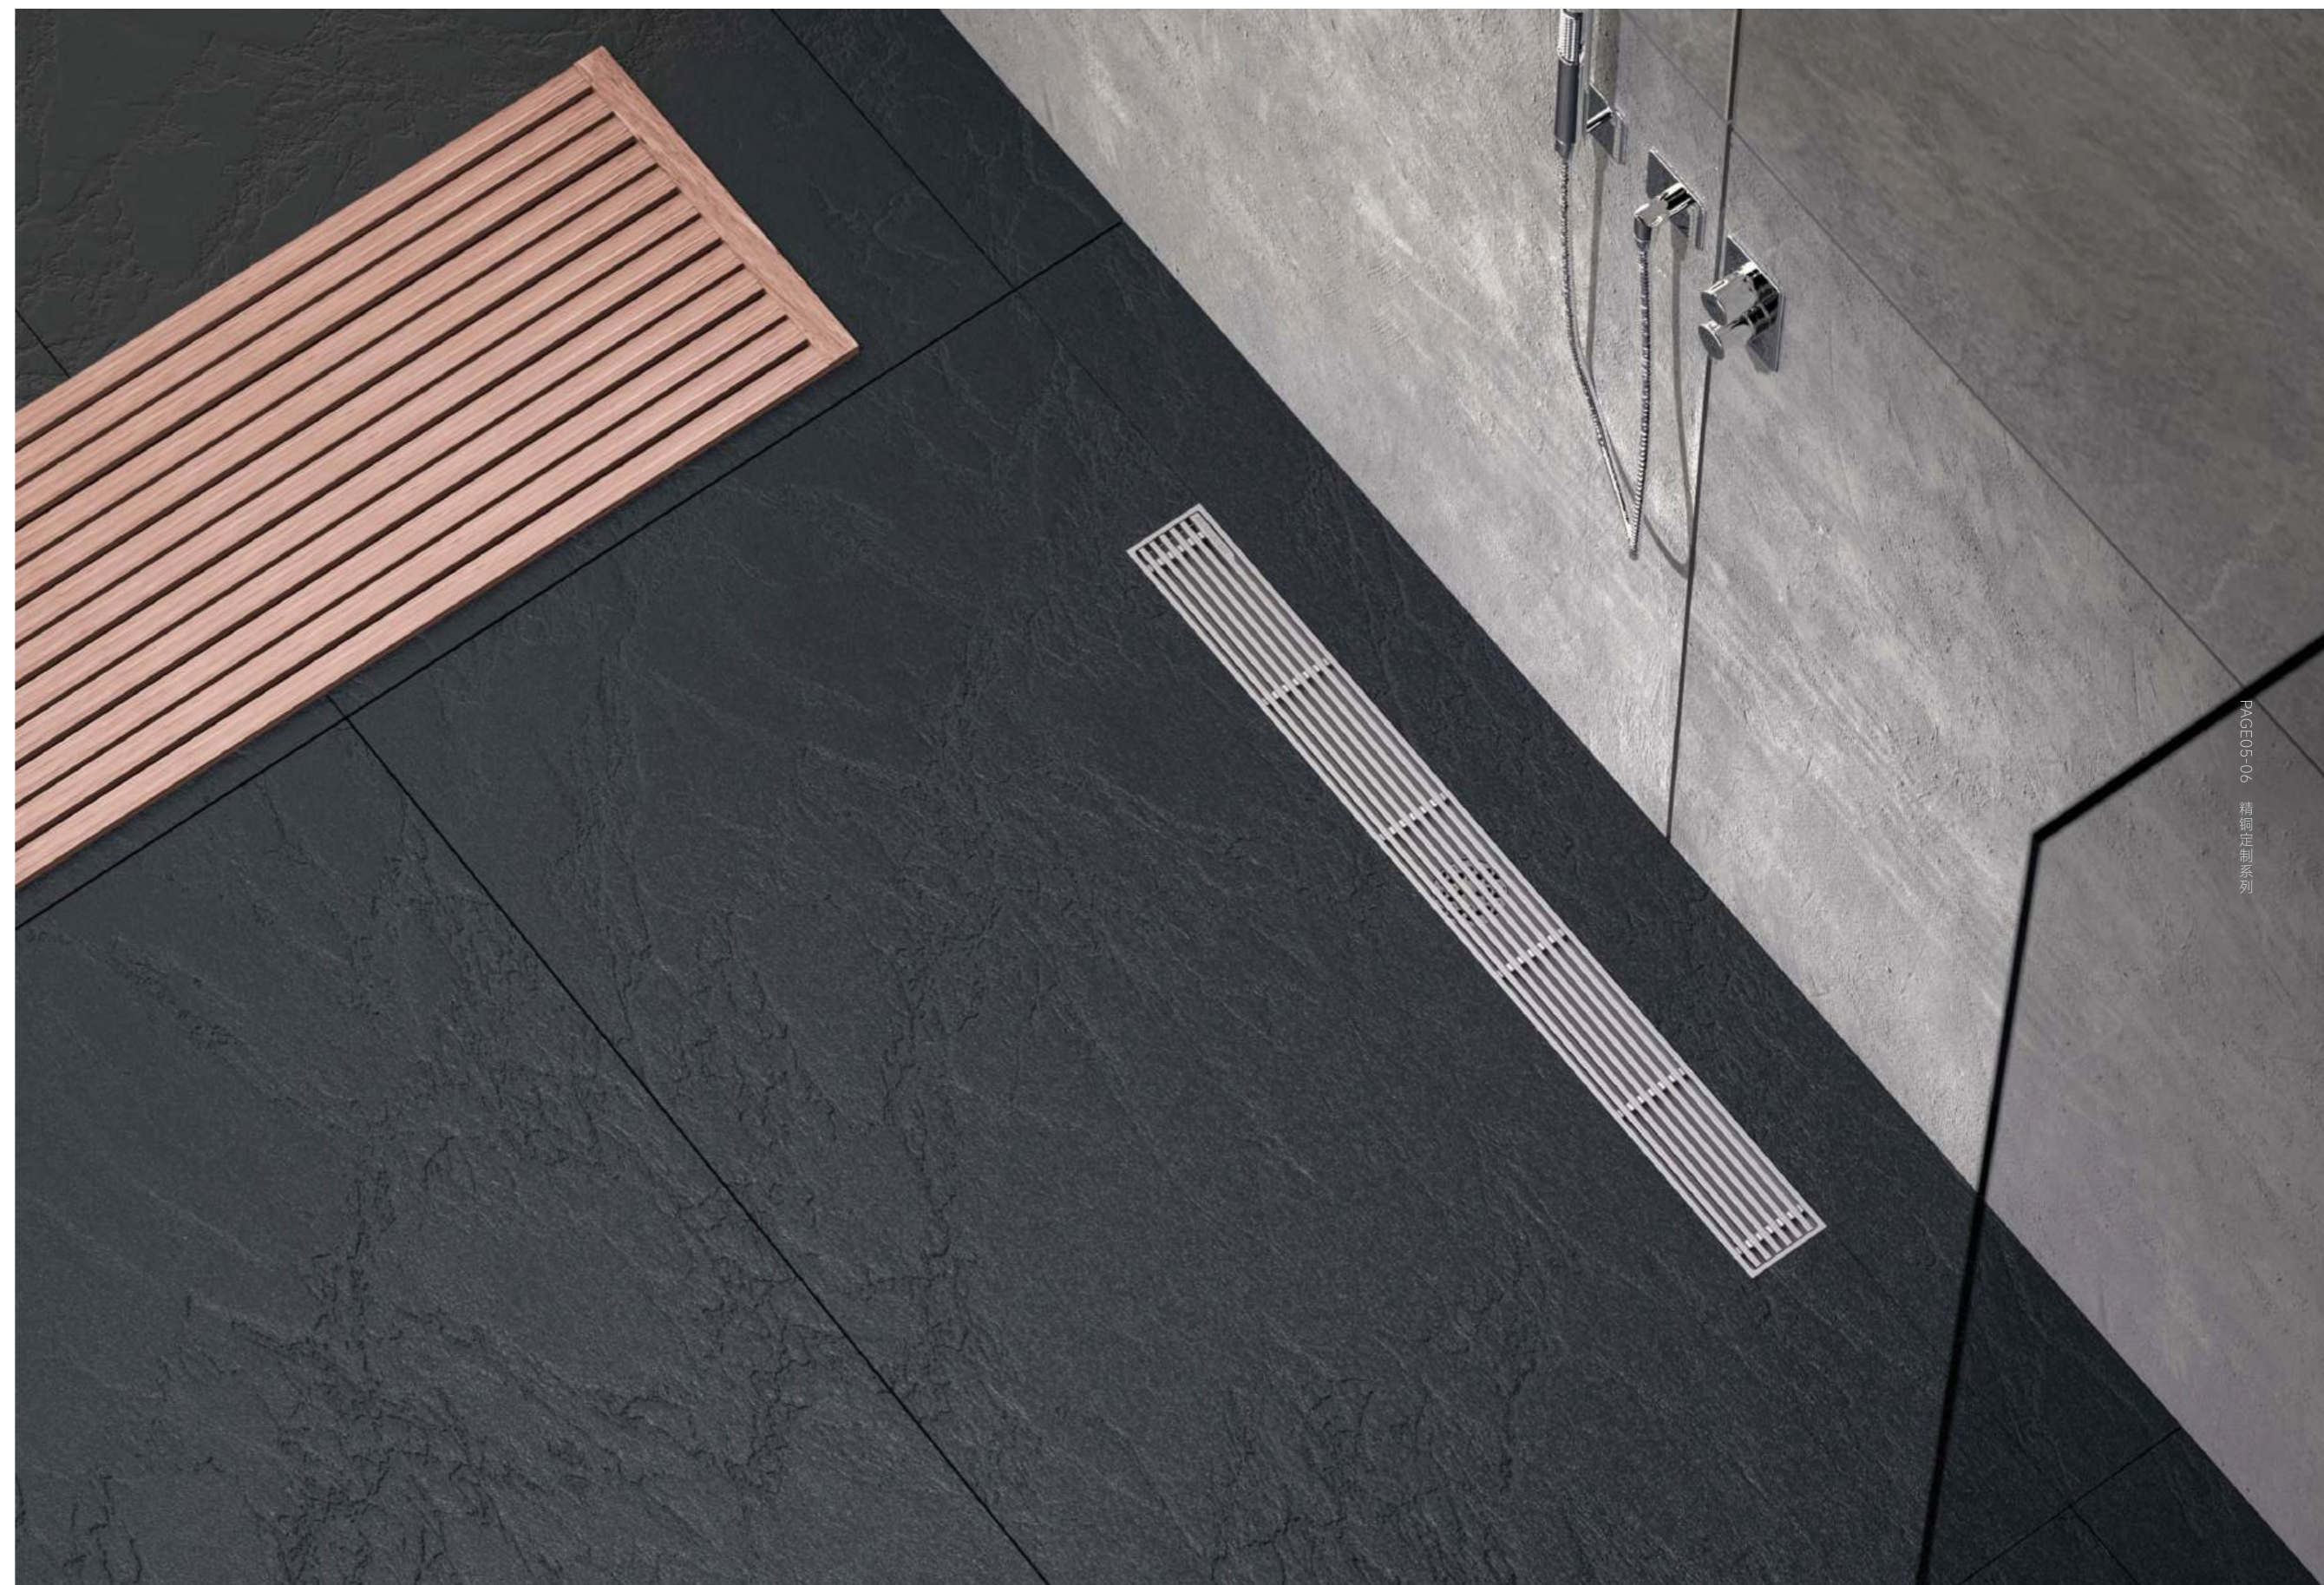

CLASSIC GRID FLOOR DRAIN

定制铜格栅系列

轻奢极简 精致的外观设计，简洁的流畅线条，现代简约风格，自然大气
长度可定制

Light luxury and minimalism Exquisite appearance design, simple and smooth lines,
modern minimalist style, natural atmosphere

FJ600

定制铜格栅地漏 FLOOR DRAINAGE

规格：55×600mm
材质：黄铜
颜色：枪灰

Specification: 55×600mm
Material: Brass
Finishing: Gun Grey

颜色 尺寸 排水口数量均可非标定制

ORB黑 枪灰色 拉丝色 拉丝金