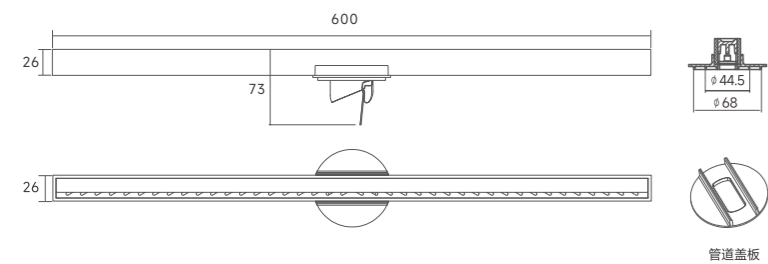

EXTREMELY NARROW CUSTOM SERIES -THE ASTRAL WORLD

极窄定制系列-汉界

JE600 极窄不锈钢地漏 FLOOR DRAINAGE

规格: 26x600mm
材质: 304不锈钢
颜色: 拉丝

Specification: 26x600mm
Material: 304 Stainless Steel
Finishing: Brushed

颜色 尺寸 排水口数量均可非标定制

ORB黑 枪灰色 拉丝色 拉丝金