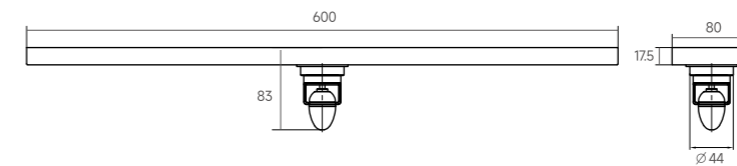

J600 不锈钢定制地漏 FLOOR DRAINAGE

规格: 80x600mm
材质: 304不锈钢
颜色: 拉丝

Specification: 80x600mm
Material: 304 Stainless Steel
Finishing: Brushed

颜色 尺寸 排水口数量均可非标定制

ORB黑
 枪灰色
 拉丝色
 拉丝金