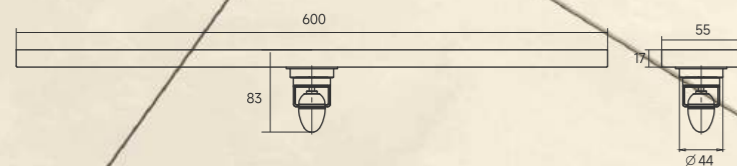

STAINLESS STEEL CL CUSTOM SERIES

不锈钢定制系列

JA600 不锈钢定制地漏 FLOOR DRAINAGE

规格: 55x600mm
材质: 304不锈钢
颜色: 枪灰

Specification: 55x600mm
Material: 304 Stainless Steel
Finishing: Gun Grey

颜色 尺寸 排水口数量均可非标定制

ORB黑
 枪灰色
 拉丝色
 拉丝金