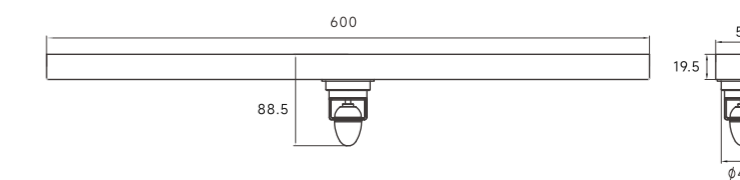

FX600

定制隐形铜地漏 FLOOR DRAINAGE

规格：55×600mm
材质：黄铜
颜色：枪灰

Specification: 55×600mm
Material: Brass
Finishing: Gun Grey

颜色 尺寸 排水口数量均可非标定制