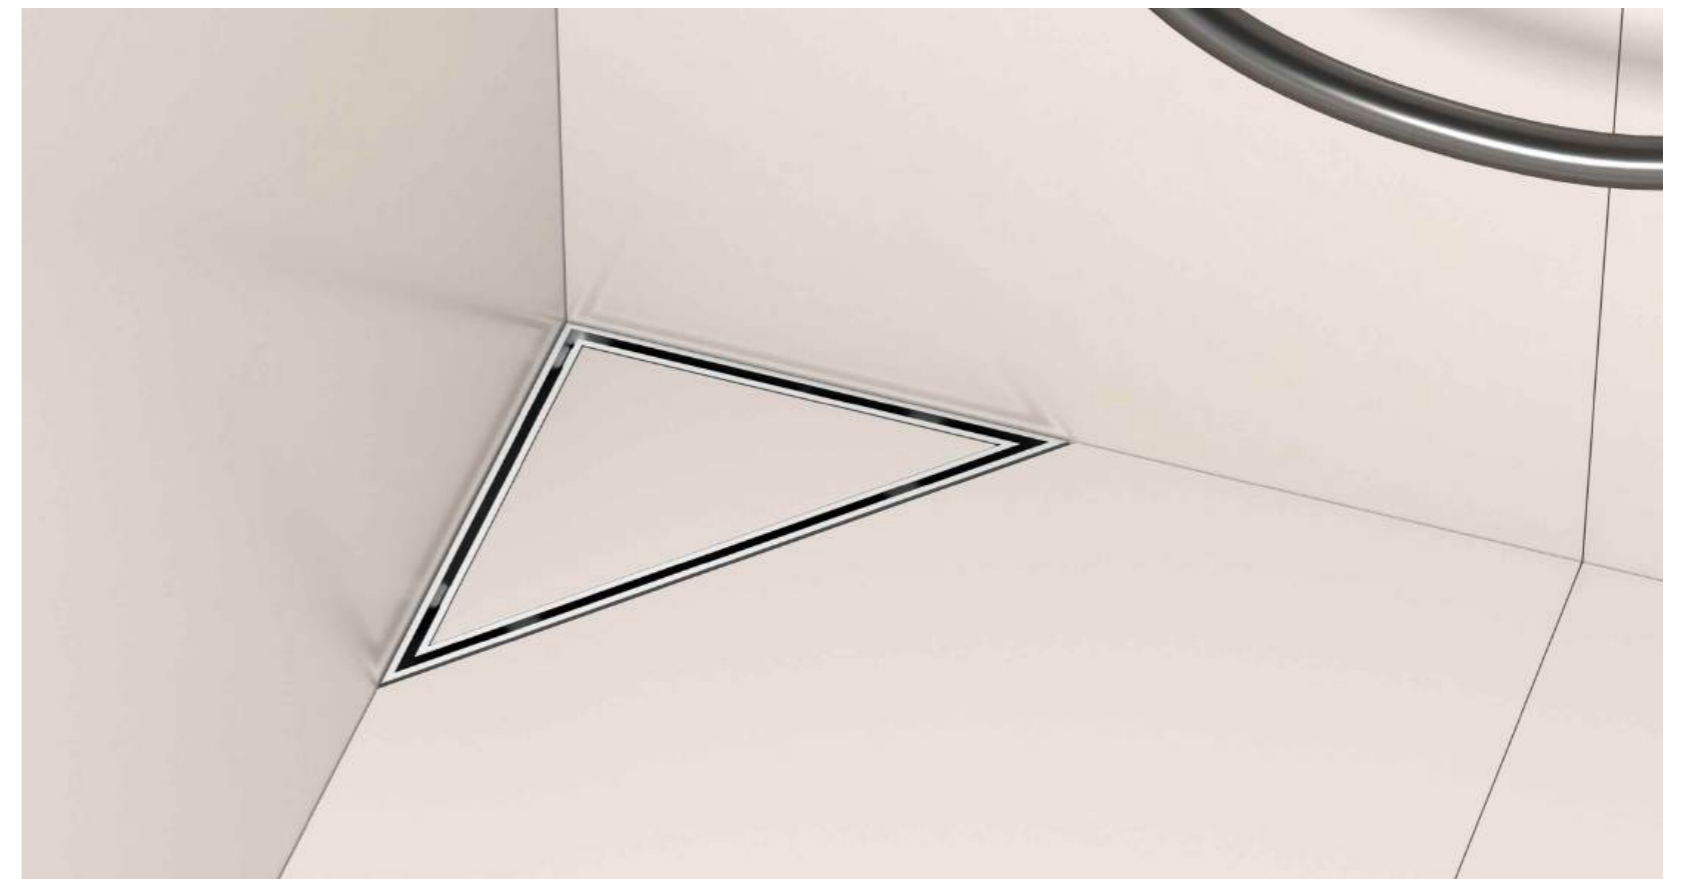

Stainless Steel Courtyard Floor Drain

不锈钢庭院地漏

有效解决风雨天气时较多杂物落在地面并随着雨水流入地漏，从而堵塞地漏导致排水不畅，形成积水！

Effectively resolve the issue of a large amount of debris landing on the ground during windy and rainy weather, and being washed into the floor drain along with the rainwater, which can lead to blockages and impede the drainage of the floor drain, causing water to accumulate.

JF51-B 不锈钢庭院地漏 STAINLESS STEEL COURTYARD FLOOR DRAIN

规格：120×120mm
材质：304不锈钢
颜色：拉丝

Specification: 120x120mm
Material: 304 Stainless Steel
Finishing: Brushed

SY150 不锈钢三角形地漏 STAINLESS STEEL TRIANGULAR FLOOR DRAIN

规格：150×150mm
材质：304不锈钢
颜色：拉丝

Specification: 150x150mm
Material: 304 Stainless Steel
Finishing: Brushed

颜色 尺寸 排水口数量均可非标定制

ORB黑 枪灰色 拉丝色 拉丝金