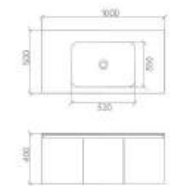

CPG - 3352

Cabinet: 1000x500x400mm