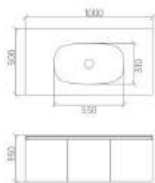

CPG - 3341

Cabinet: 1810x520x420mm

Bathroom furniture also has its own personality, a quiet dialogue with the soul in the tranquil morning light and poetic dusk.

浴室家具也有自己的个性，在宁静的晨光与诗意的黄昏中与灵魂悄悄对话。

PAGE - 056

PAGE - 057

摒弃繁冗复杂的设计，秉承着“简即为美”的美学设计理念，我们的产品以简洁的造型，完美的细节，满足现代人追求简单和自然的心理，让您在简单舒适中体验生活的精致。

CPG - 3315

Basin: 1000x500x150mm
Cabinet: 1000x500x240mm

DETAILED DESIGN

The laid-back lines and details of the design
give the bathroom an elegant air.

CPG - 3352

Cabinet: 1000x500x400mm

艺术只为创意与表达生活而存在，富有吸引力的视觉体验和简洁时尚线条的大气外观，无与伦比的完美精致，如耀月光时尚质感与精致的卓越工艺，是一种“全艺术精品”的真正诠释。

CPG - 3350

Cabinet: 1000x500x350mm

The Color and Personality of Life

生活的色彩与个性全在于自己的理解，而生活中似乎也总有一些依托让你发现生活真实而丰富的证据。

The color and personality of life is all in your own understanding, and there always seems to be some support in life for you to find the real and rich evidence of life.

CPG - 3358

Cabinet: 1800x550x350mm