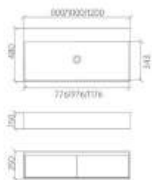

CPG - 3361

Cabinet: 600/700/800/900/1000/1100/1200/1300/1400/1500x550x400mm

A TIMELESS
CLASSIC.

CPG-9019

In your private space, forget about the hustle and bustle of the modern city, relax completely, have inner peace and empty your mind.

Basin: 600/800/1000/1200x460x150mm
Cabinet: 600/800/1000/1200x460x250mm

Start a new washing life and give you intimate companionship.

开启全新洗涤生活，给你贴心的陪伴。

CPG-3362

Basin: 600/800/1000/1200x480x150mm
Cabinet: 600/800/1000/1200x480x250mm