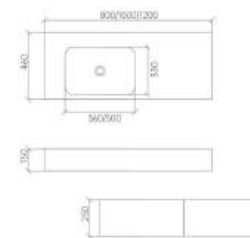

CPG - 3363

Basin: 600/800/1000/1200x460x150mm
Cabinet: 600/800/1000/1200x460x250mm