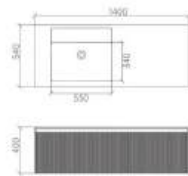

Whether as an ideal way of life or a personal space, a fresh bathroom is always a dream.
Natural beauty is always a dream.

无论是作为一种理想的生活方式 还是个人憧憬的美好意境,小满都是秉承浪漫、自然、朴实、超脱、静谧的特点而存在,清新唯美。

CPG-3332

Cabinet: 1600x520x800mm

我们一直在寻求新的艺术与生活的表达方式，尽可能将它的抽象美转化为具象的实在，尽管极致之美是无法达到的，但我们一直把它作为我们的精神目标乃至一种信仰。

CPG - 3333

Cabinet: 1400x540x400mm

This is a modern style with a "petty" flavor derived from the influence of minimalism, which leads to emphasize a coziness and blandness.