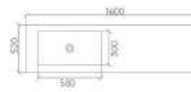

我们一直在寻求新的艺术与生活的表达方式，尽可能将它的抽象美转化为具象的实在，尽管极致之美是无法达到的，但我们一直把它作为我们的精神目标乃至一种信仰。

CPG - 3333

Cabinet: 1400x540x400mm

This is a modern style with a "petty" flavor derived from the influence of minimalism, which leads to emphasize a coziness and blandness.