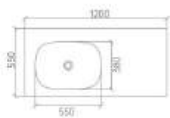

我们一直在寻求新的艺术与生活的表达方式，尽可能将它的抽象美转化为具象的实在，尽管极致之美是无法达到的，但我们一直把它作为我们的精神目标乃至一种信仰。

CPG - 3333

Cabinet: 1400x540x400mm

This is a modern style with a "petty" flavor derived from the influence of minimalism, which leads to emphasize a coziness and blandness.

这是一种在简约主义影响下衍生出来的一种带有“小资”味道的现代风格，他们往往强调一种温馨性和平淡性。

CPG - 3318

Cabinet: 1200x550x500mm

FASHION STYLE.

The dots and lines are elegantly presented, and the classic life is ahead. At the same time, a simple design that guarantees complete and practical functions, but also has no shortage of fashion style.