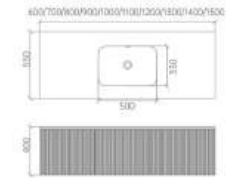

FASHION STYLE.

CPG - 3361

Cabinet: 600/700/800/900/1000/1100/1200/1300/1400/1500x550x400mm