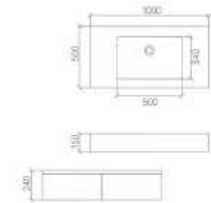

CPG - 3341

Cabinet: 1810x520x420mm

Bathroom furniture also has its own personality, a quiet dialogue with the soul in the tranquil morning light and poetic dusk.

浴室家具也有自己的个性，在宁静的晨光与诗意的黄昏中与灵魂悄悄对话。

PAGE - 056

PAGE - 057

摒弃繁冗复杂的设计，秉承着“简即为美”的美学设计理念，我们的产品以简洁的造型，完美的细节，满足现代人追求简单和自然的心理，让您在简单舒适中体验生活的精致。

CPG - 3315

Basin: 1000x500x150mm
Cabinet: 1000x500x240mm

DETAILED DESIGN

The laid-back lines and details of the design
give the bathroom an elegant air.