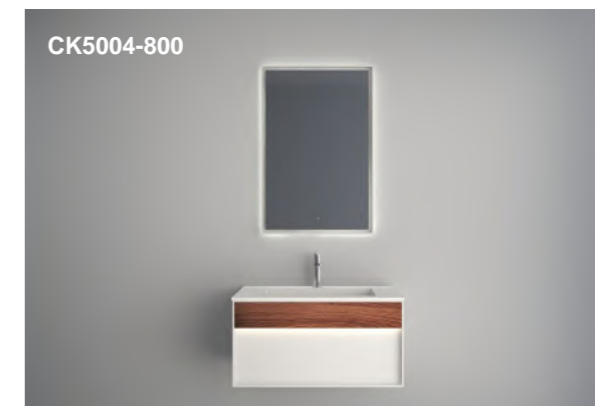

CK5004-1600

CK5004M-1600 | Mirror:1590*55*600
CK5004C-1600 | Cabinet:1590*495*400
CK5004B-1600 | Basin:1600*500*12
Color:Natural white+Walnut

CK5004-1200

CK5004M-1200 | Mirror:1190*55*600
CK5004C-1200 | Cabinet:1190*495*400
CK5004B-1200 | Basin:1200*500*12
Color:Natural white+Natural wood

CK5004-800

CK5004M-800 | Mirror:600*55*900
CK5004C-800 | Cabinet:790*495*400
CK5004B-800 | Basin:800*500*12
Color:Natural white+Walnut

CK5004-1000

CK5004M-1000 | Mirror:600*55*900
CK5004C-1000 | Cabinet:990*495*400
CK5004B-1000 | Basin:1000*500*12
Color:Natural white+Walnut

CK5004-900

CK5004M-900 | Mirror:600*55*900
CK5004C-900 | Cabinet:890*495*400
CK5004B-900 | Basin:900*500*12
Color:Natural white+Walnut