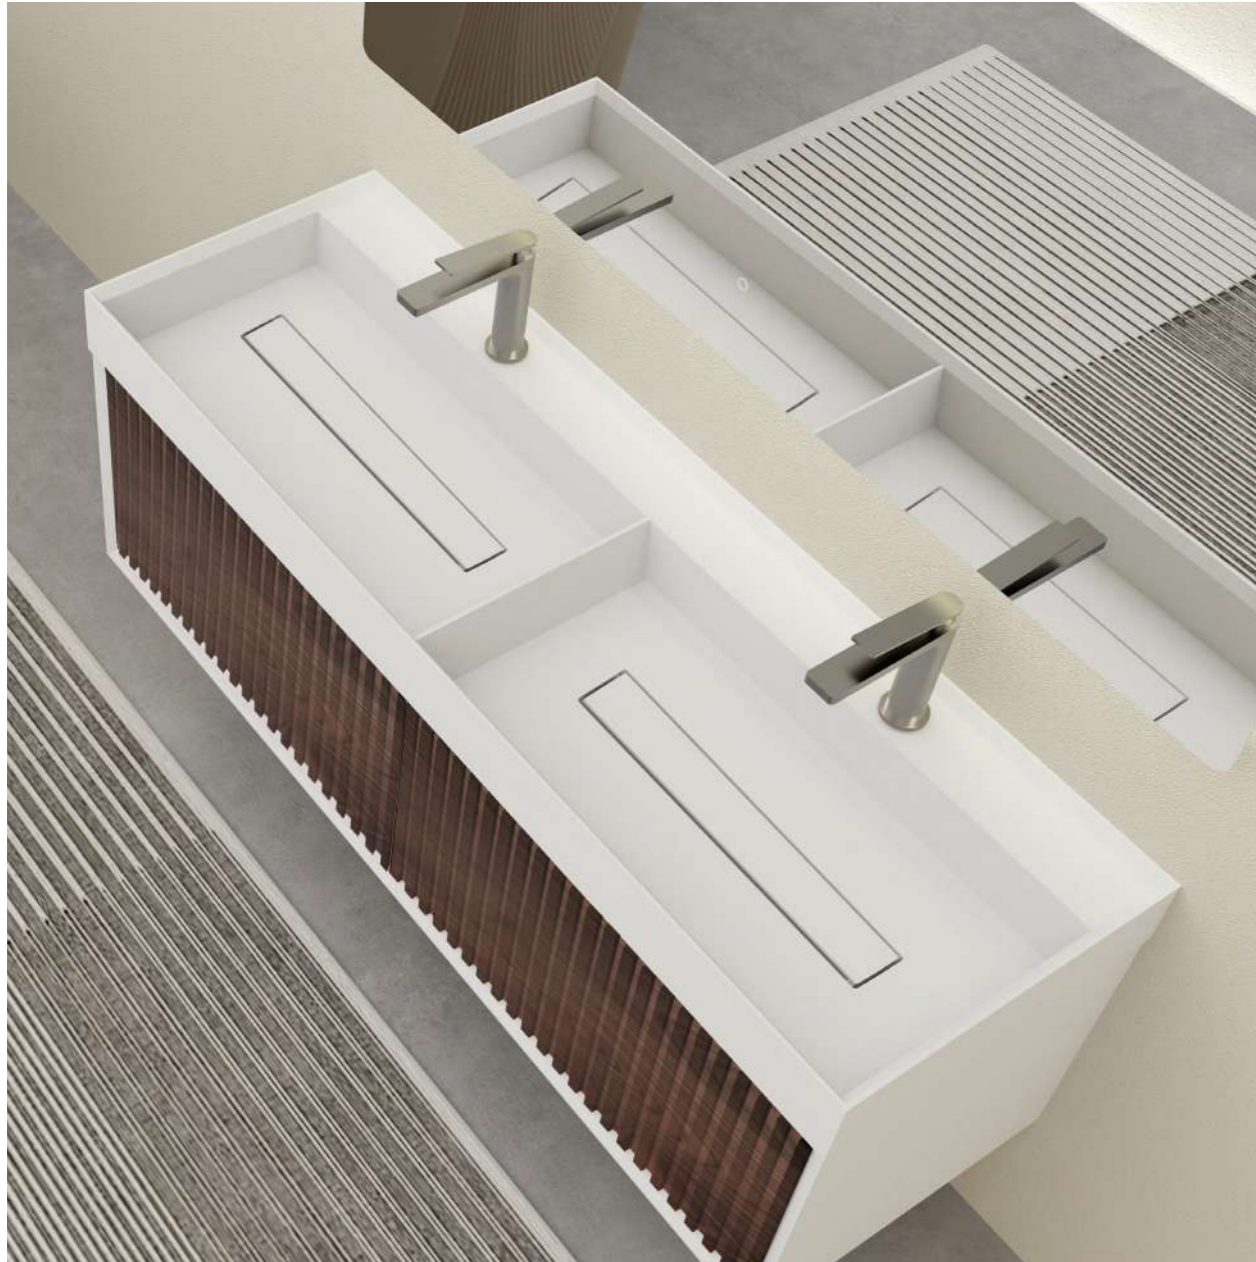

Customizable configurations adapt to your space, offering tailored luxury that fits like a couture garment