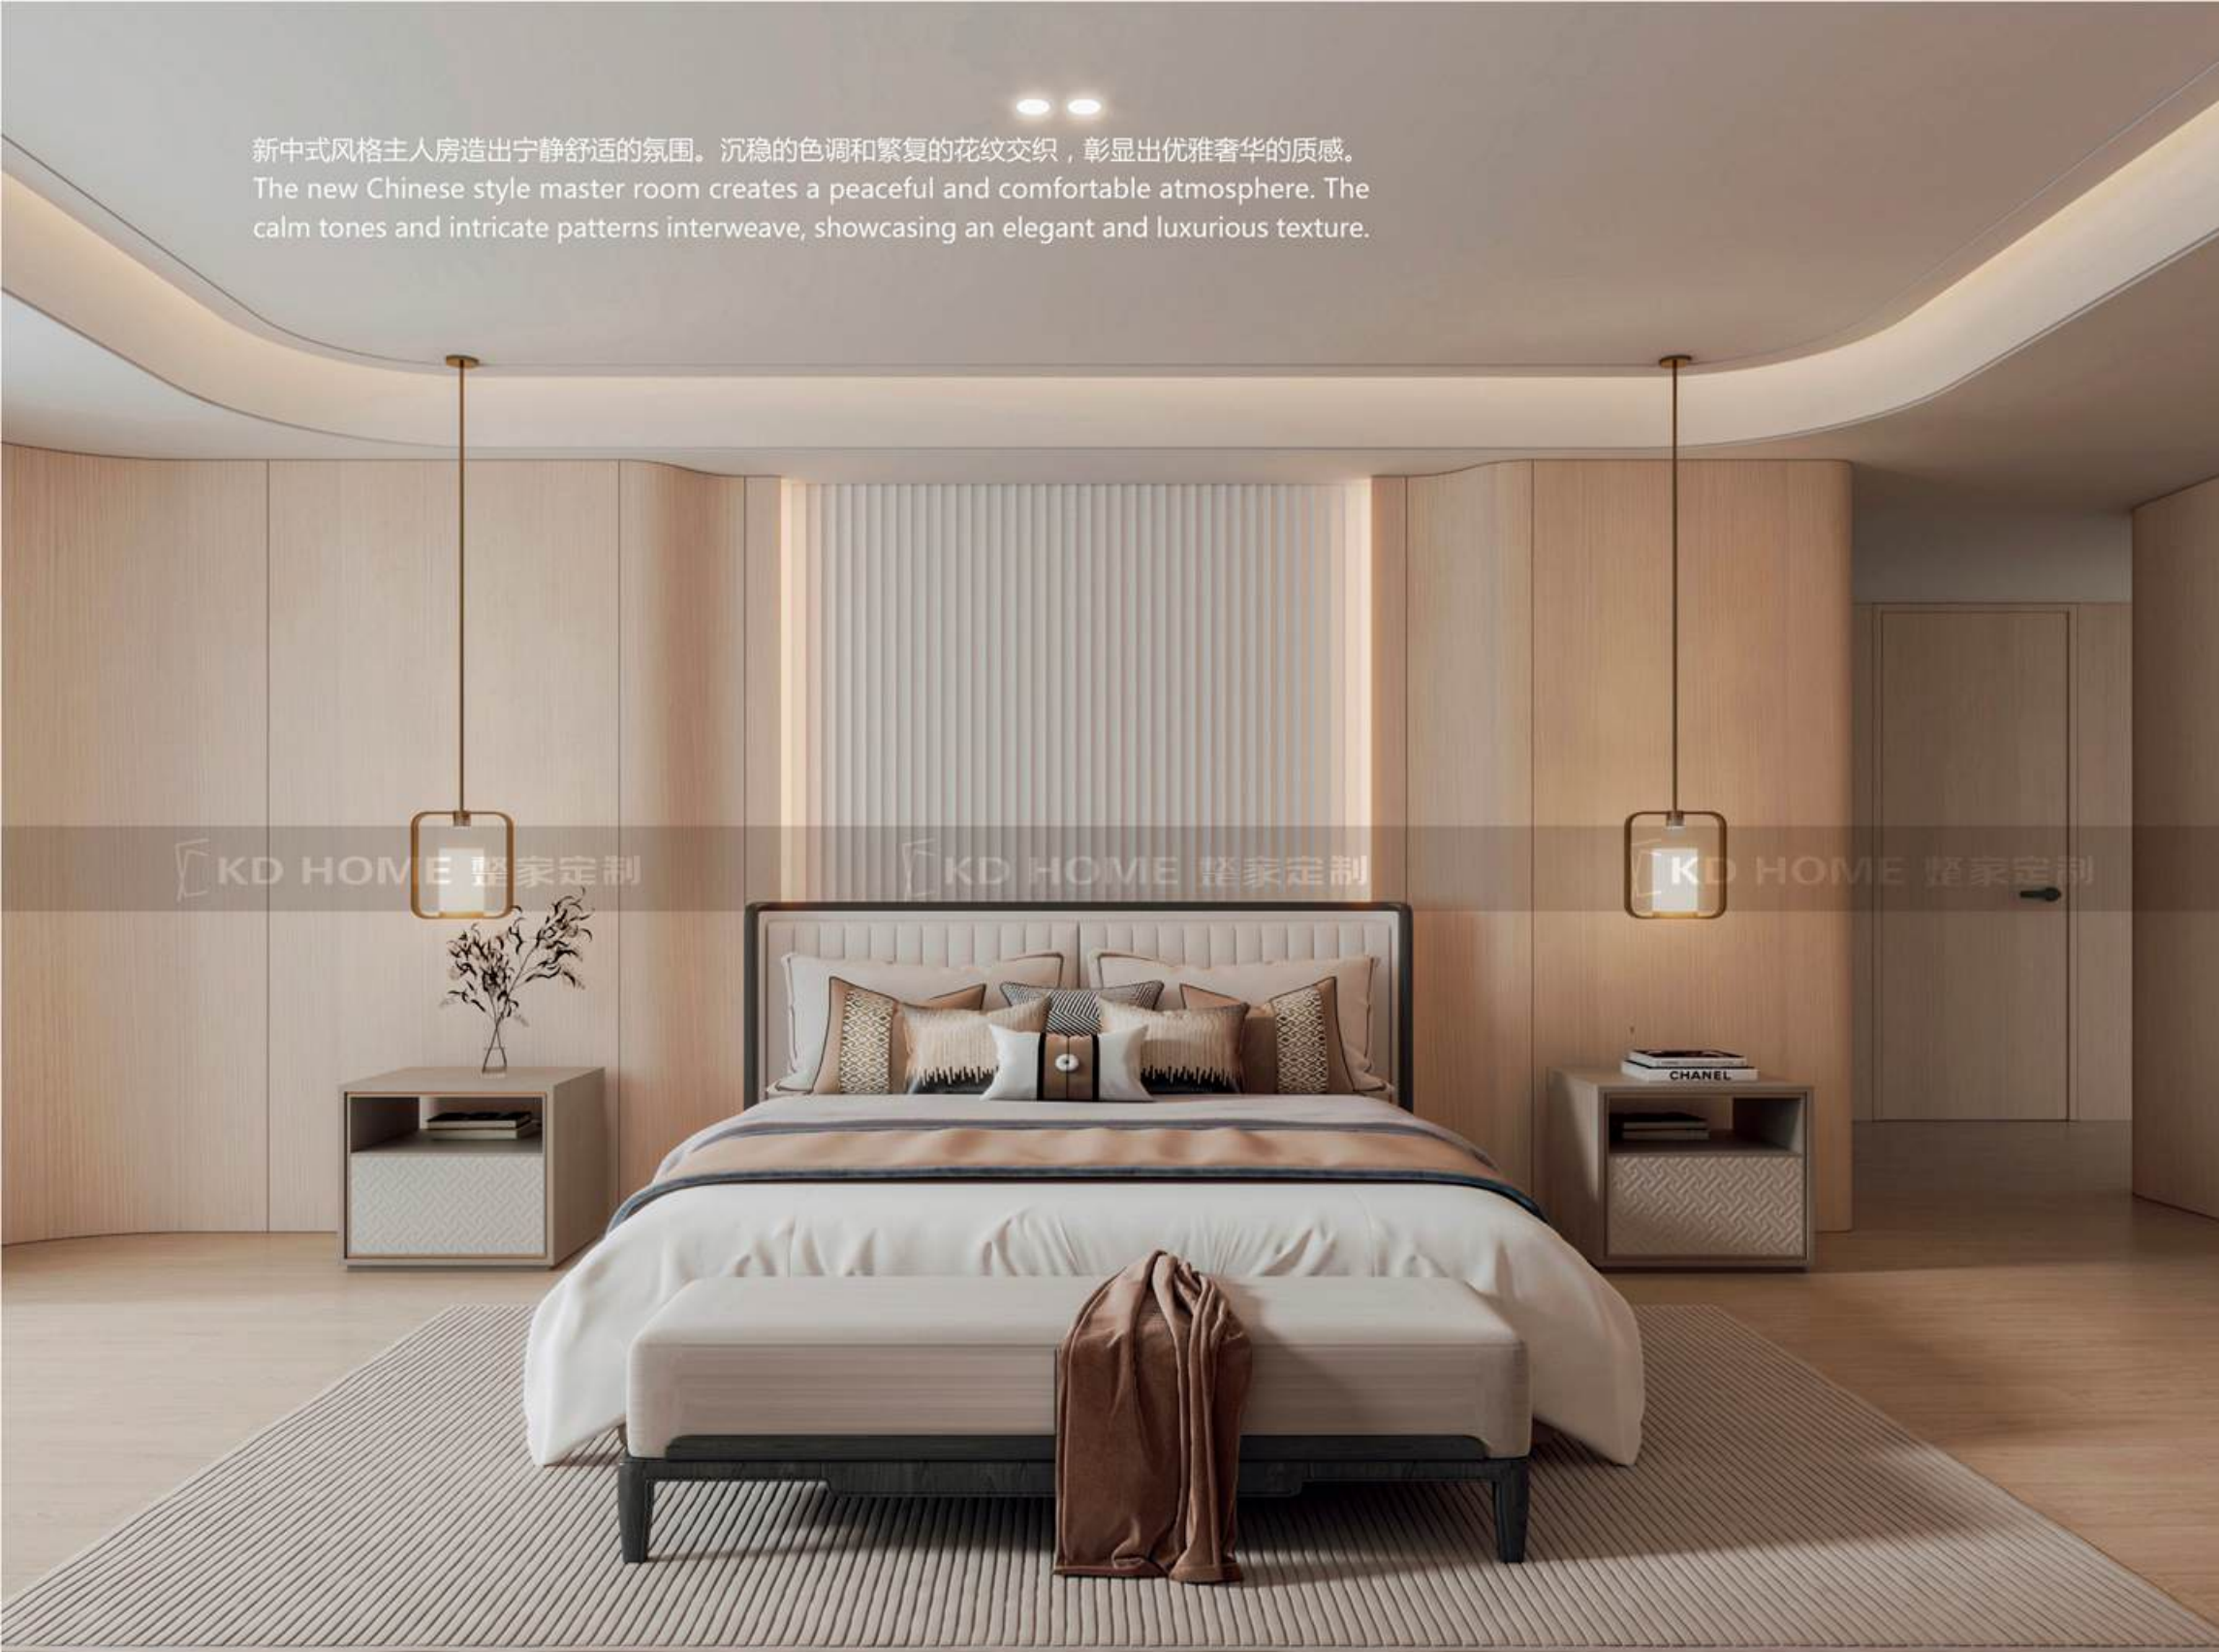

新中式风格主人房造出宁静舒适的氛围。沉稳的色调和繁复的花纹交织，彰显出优雅奢华的质感。
The new Chinese style master room creates a peaceful and comfortable atmosphere. The calm tones and intricate patterns interweave, showcasing an elegant and luxurious texture.