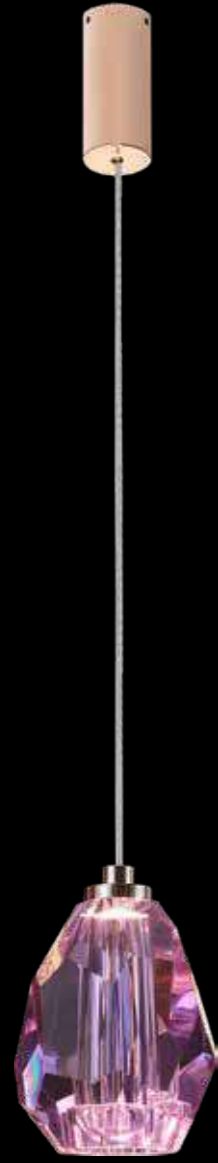

Model:77633-紫色