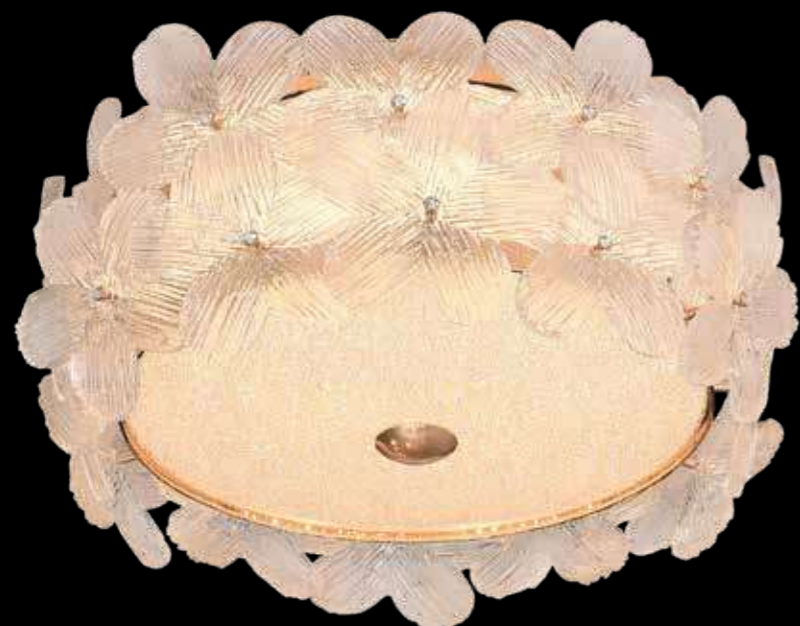

繁华朵朵
Model:86007
Size:D450H240
LED:50W