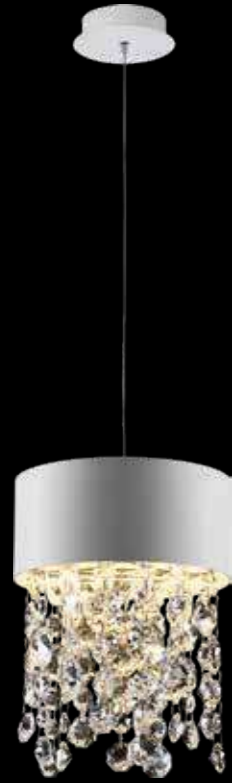

Model: 77688
Size: D150H200单吊
LED: 8W