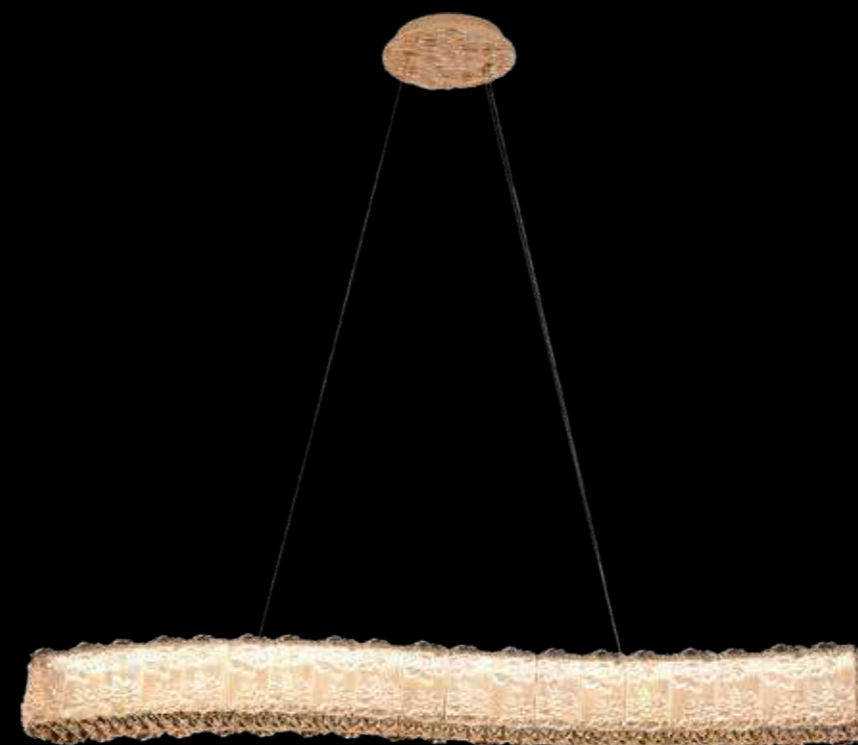

Model: 33680
Size: D1200H2600六层大灯
LED:520W