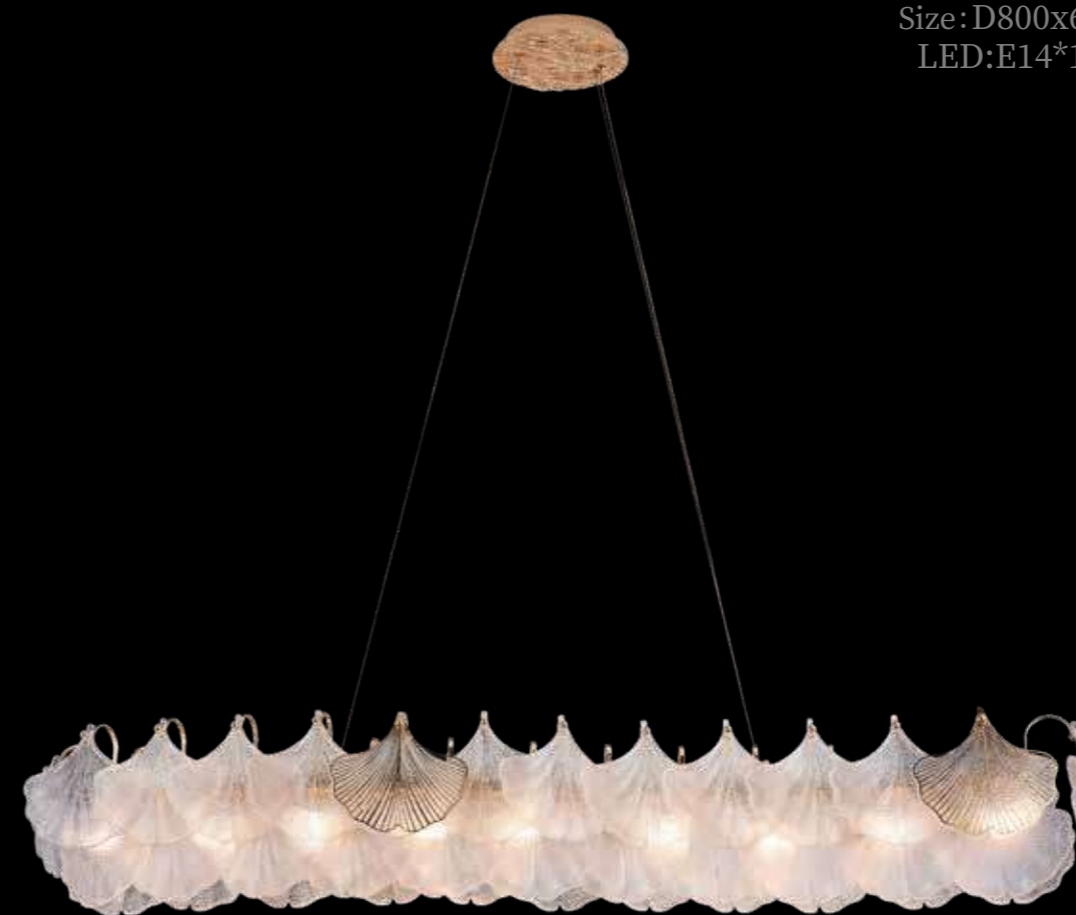

Model: 33095
Size: D800x600
LED: E14*15