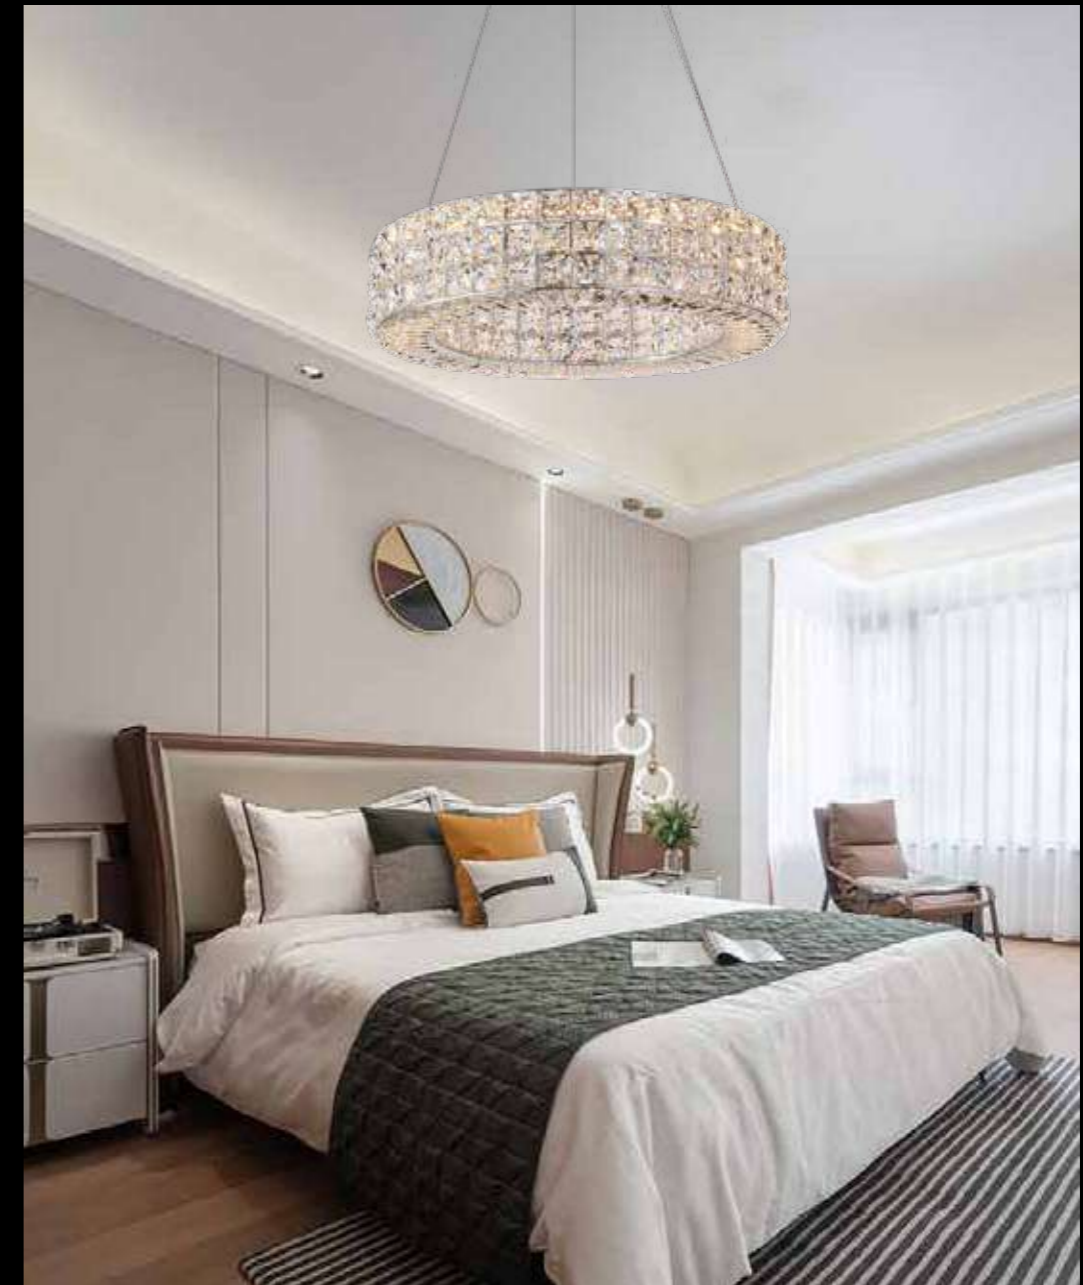

77118

Eternal love

永恒的爱

其设计简约而不失庄重, 流畅的线条相互交织, 勾勒出一颗永恒之心的轮廓, 仿佛在静静宣誓着爱的坚贞不渝。灯体选用高品质的宝钢材质, 经过精细打磨, 散发着柔和而温暖的光泽, 恰似爱人温暖的怀抱, 给人以安心与依靠。

Its design is simple yet dignified, with smooth lines interwoven to outline the contours of an eternal heart, As if silently swearing unwavering love. The lamp body is made of high-quality Baogang material, After fine polishing, it emits a soft and warm luster, just like the warm embrace of a lover, giving people peace of mind and reliance.