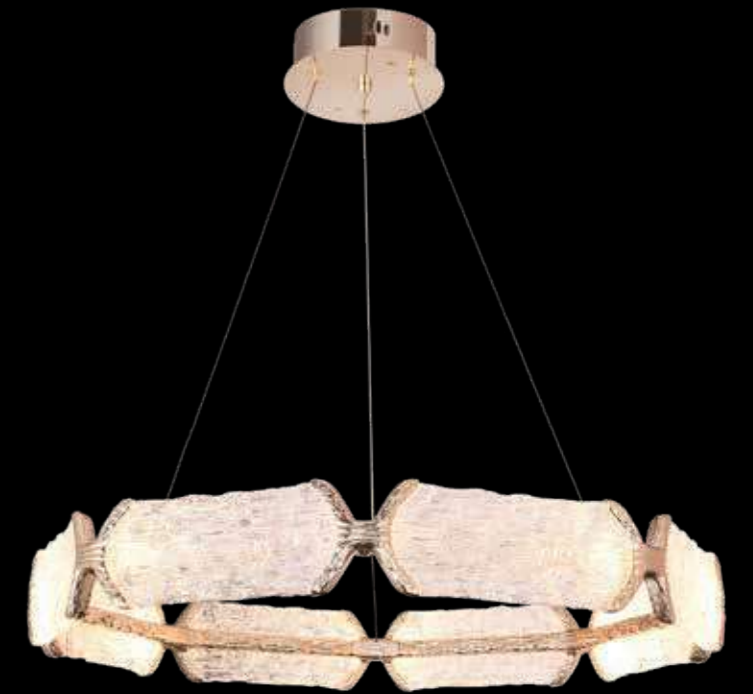

Model: 77092
Size: L740W740H110八边形
LED: 100W