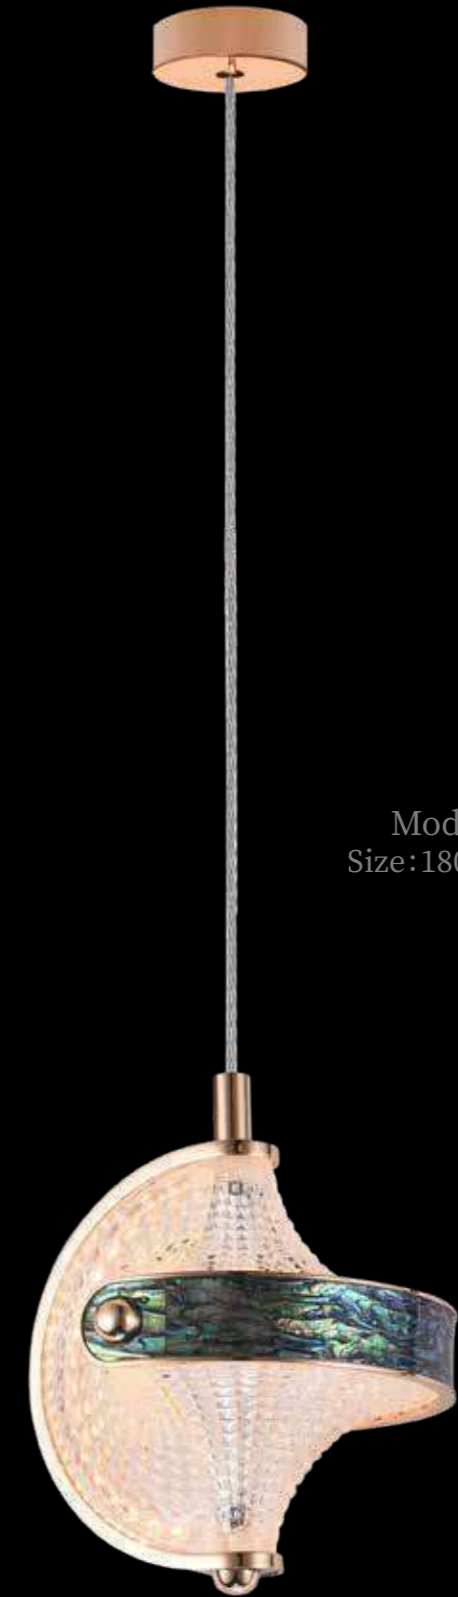

Model: 33036
Size: 180H3200小海螺