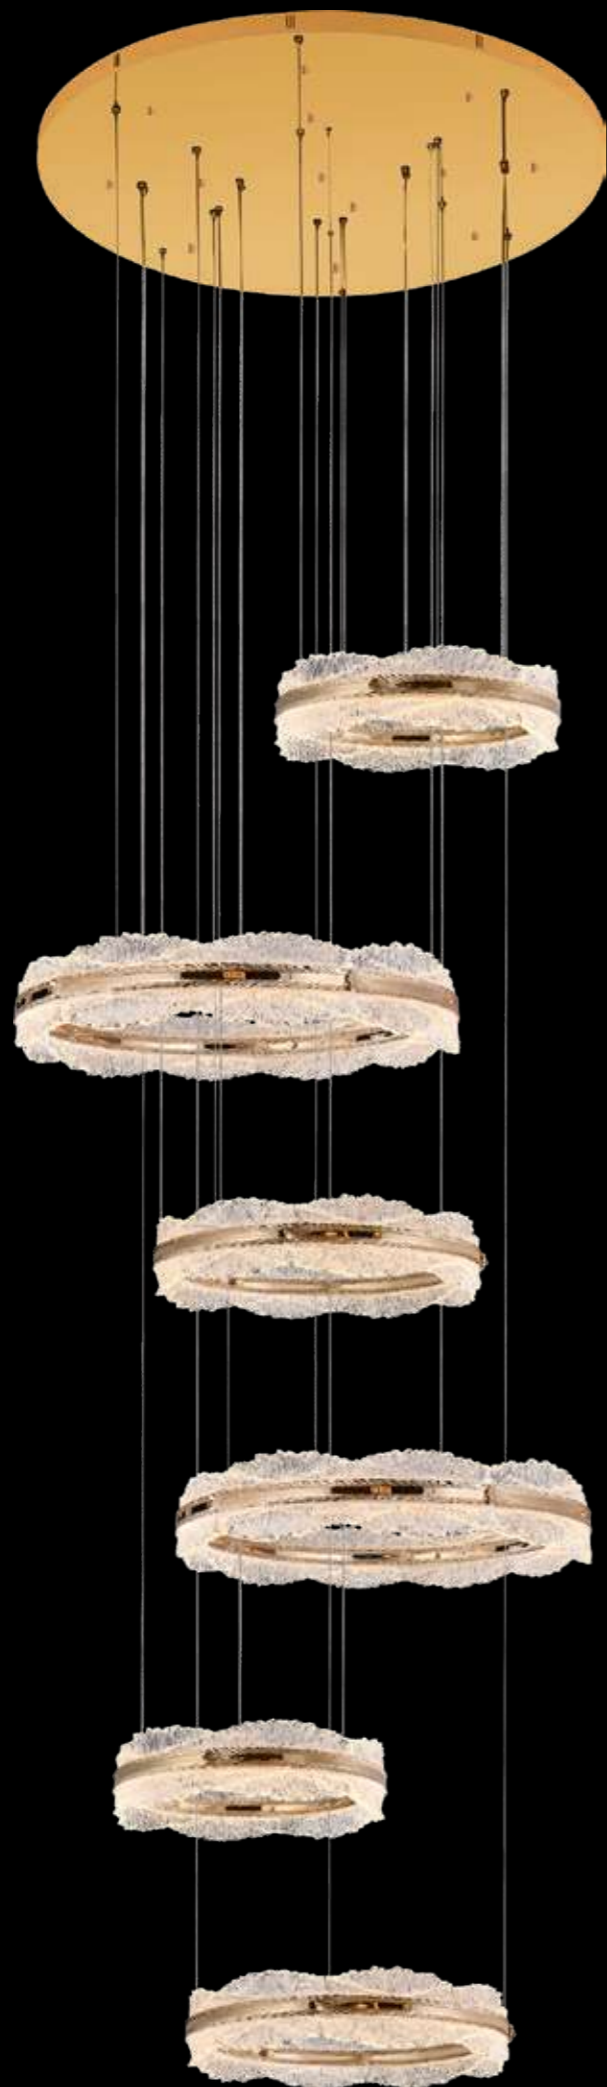

The beauty of handmade platinum crystal resin material lamps comes from the craftsmen's exquisite skills and persistent pursuit of details
Every lamp is carefully conceived by designers, from material selection to production, every step is filled with the painstaking efforts of craftsmen
High quality materials seem to be infused with life in the hands of craftsmen, and after multiple processes such as cutting and carving, they ultimately present stunning shapes
Simple and smooth, with clean and sharp lines and exquisitely carved patterns, it can add a unique charm to the space.