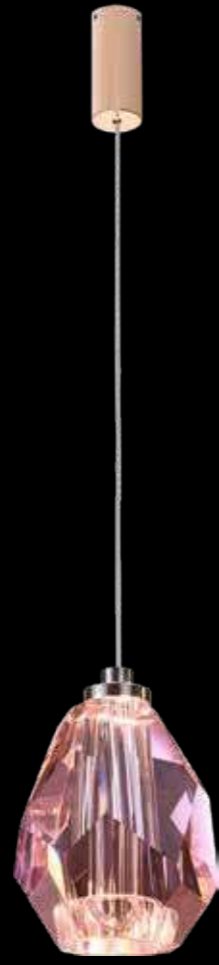

Model:77633-紫色

Model:77633-黄色