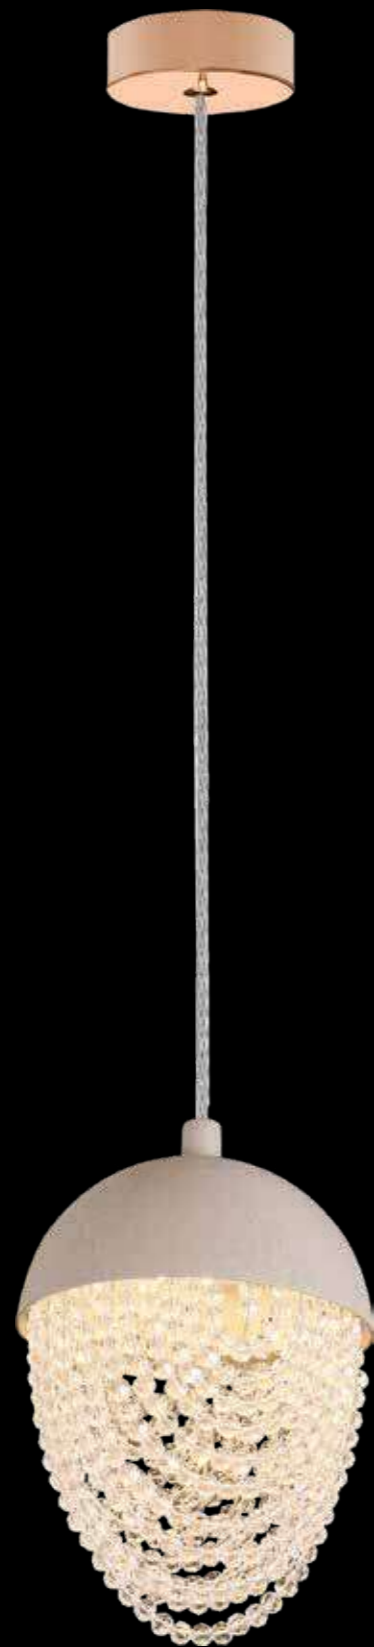

Model:86070
Size:D140E110H600壁灯
LED:30W

fleeting time

流光

无数颗精致的水晶被巧妙地串联在一起, 仿若一条璀璨的星河垂落凡间, 每颗水晶都拥有完美的切割面, 犹如被精心雕琢的钻石, 在灯光的映照下, 折射出如梦似幻的光芒。这些水晶或清澈透明, 似纯净的冰川之水, 在流转间散发出凛冽而迷人的光

Countless exquisite crystals are ingeniously linked together, like a brilliant galaxy descending from the mortal world. Each crystal has a perfect cutting surface, like a meticulously carved diamond, illuminated by light, reflecting a dreamlike light. These crystals are clear and transparent, like pure glacier water, emitting a cold and charming light as they flow.