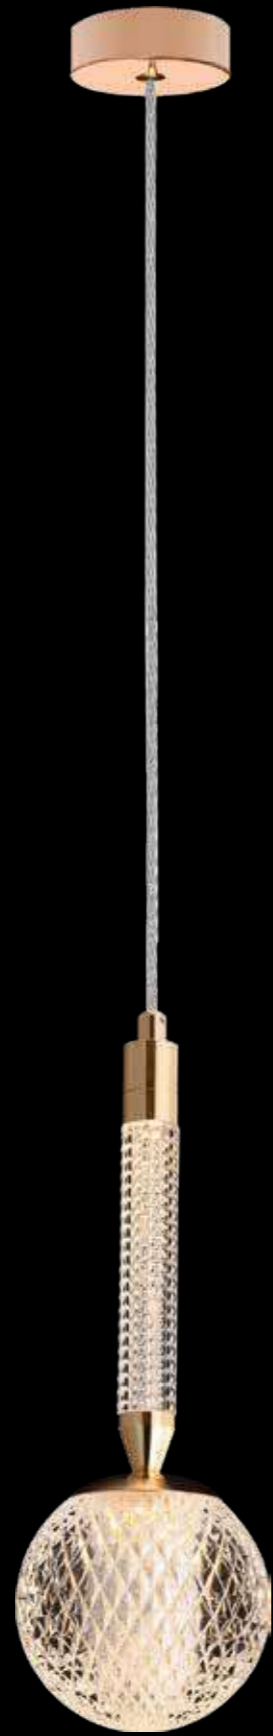

The shape of the lamp body is round and elegant, resembling a carefully carved giant pearl, emitting a soft luster.
Its surface adopts a special treatment process, which not only has a delicate texture, but also simulates the
unique luster and transparency of the night pearl. The night pearl lighting is like an independent and dazzling pearl,
quietly emitting a captivating light, decorating the world under the night sky like a dream, mysterious and charming.