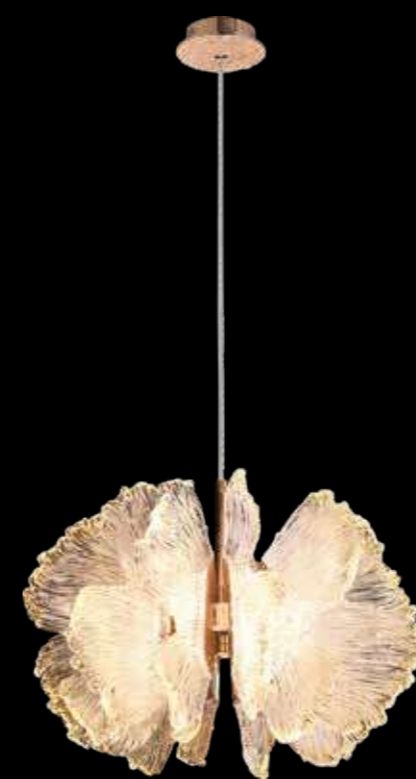

Model: 33192-金黄色
Size: D450H1800
LED: 50W