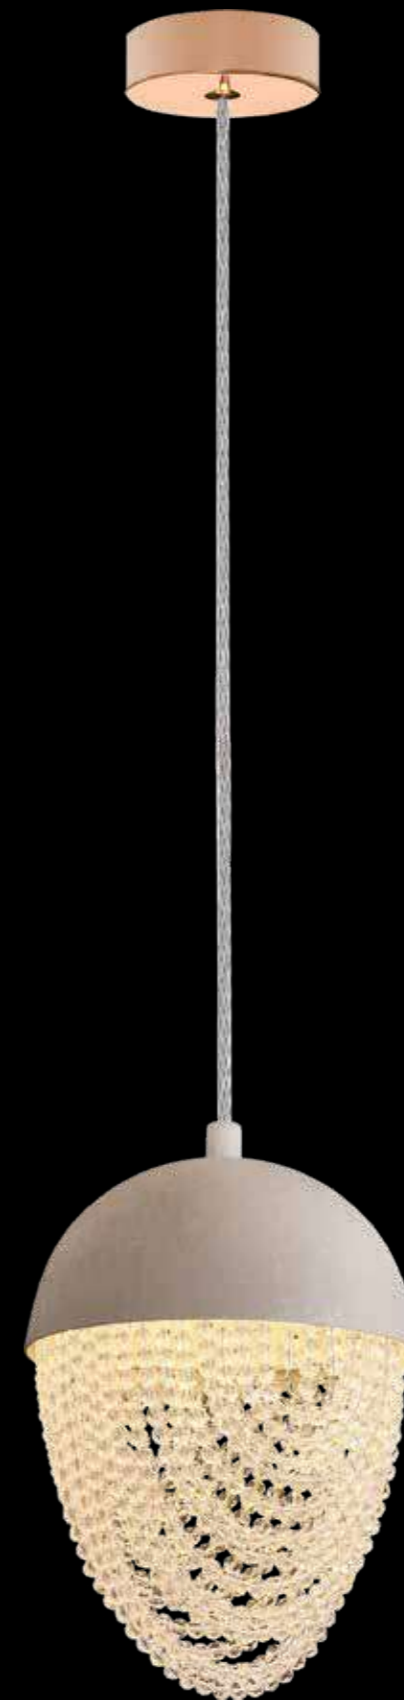

Model: 77651
Size: D180H270单吊
LED: 10W