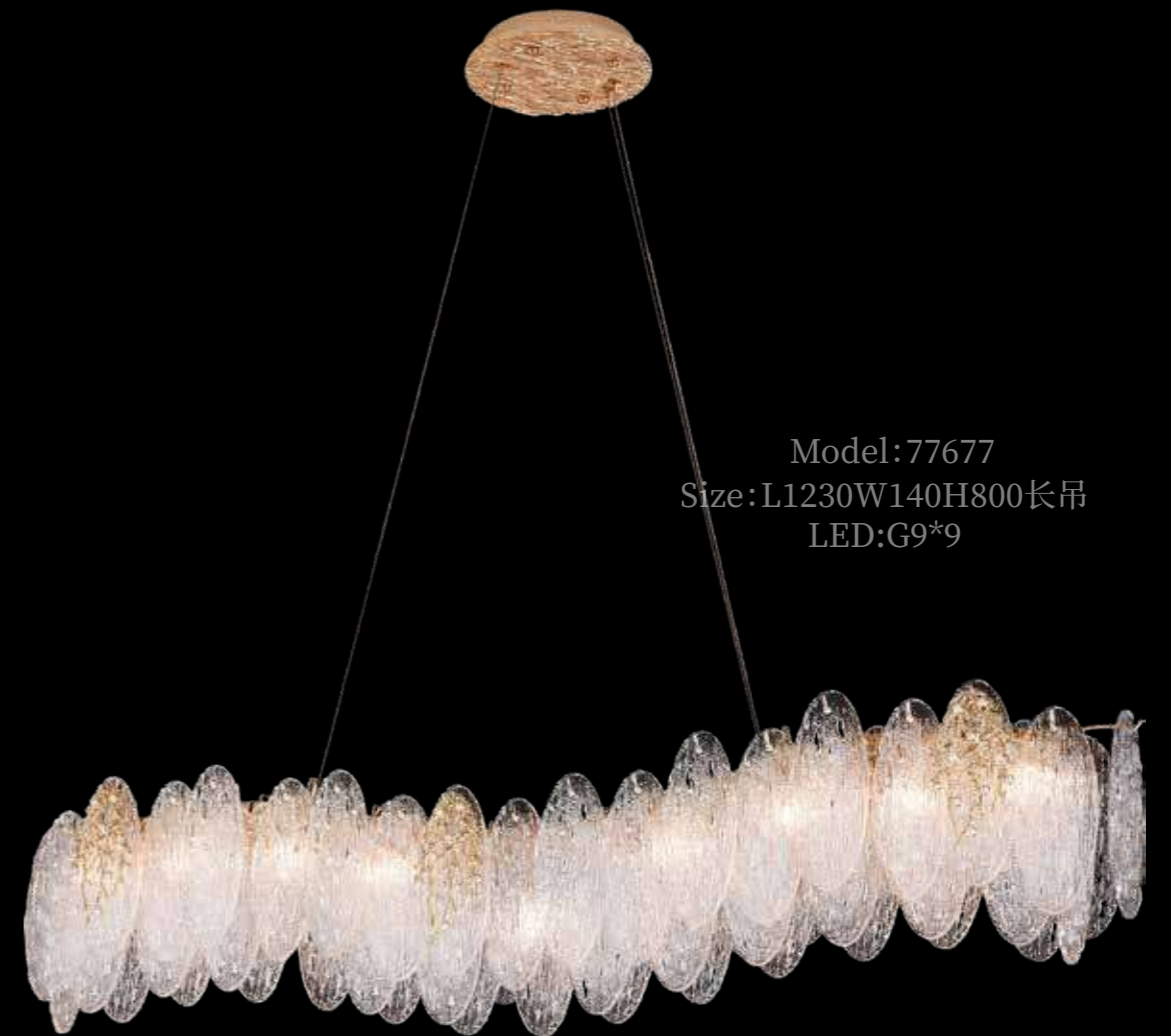

Model: 77677
Size: L1230W140H800长吊
LED: G9*9