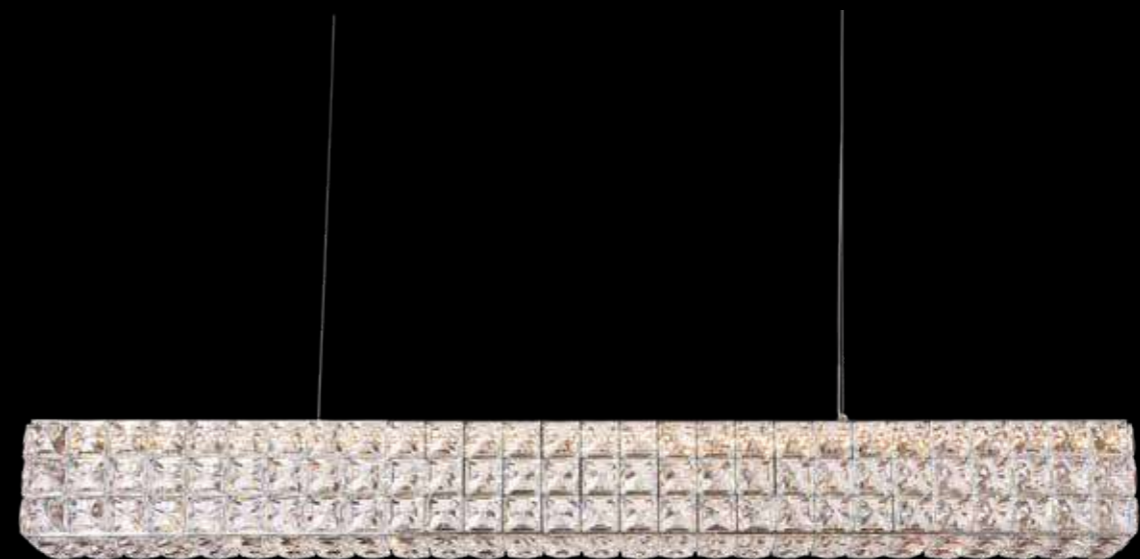

Model: 77118
Size: 1200x110x800长吊
LED: 53W