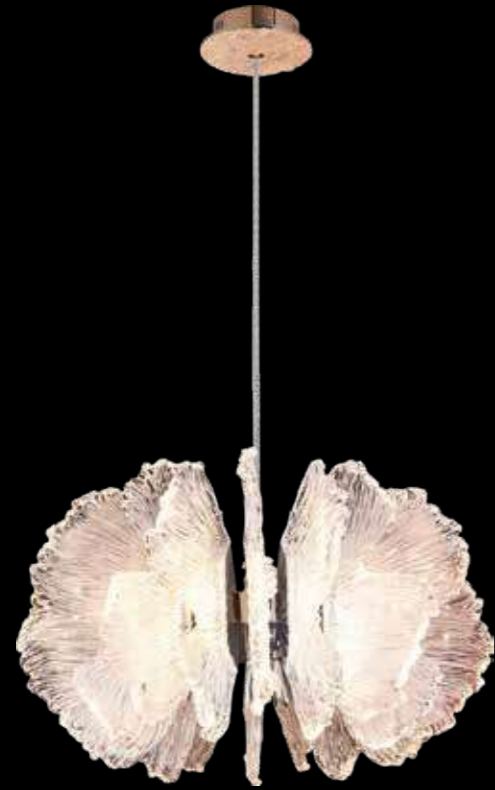

Model: 33185-清光
Size: D500H1800
LED: 70W