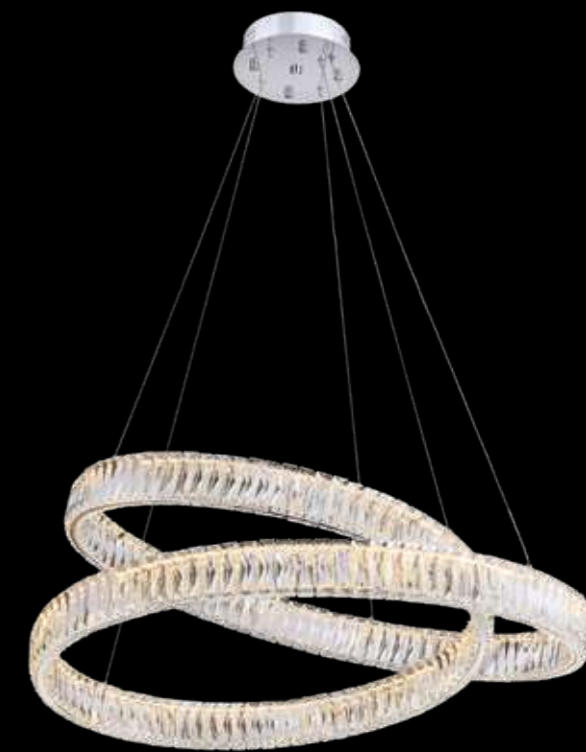

Model: 77062
Size: D800H350螺旋单层
LED: 194W