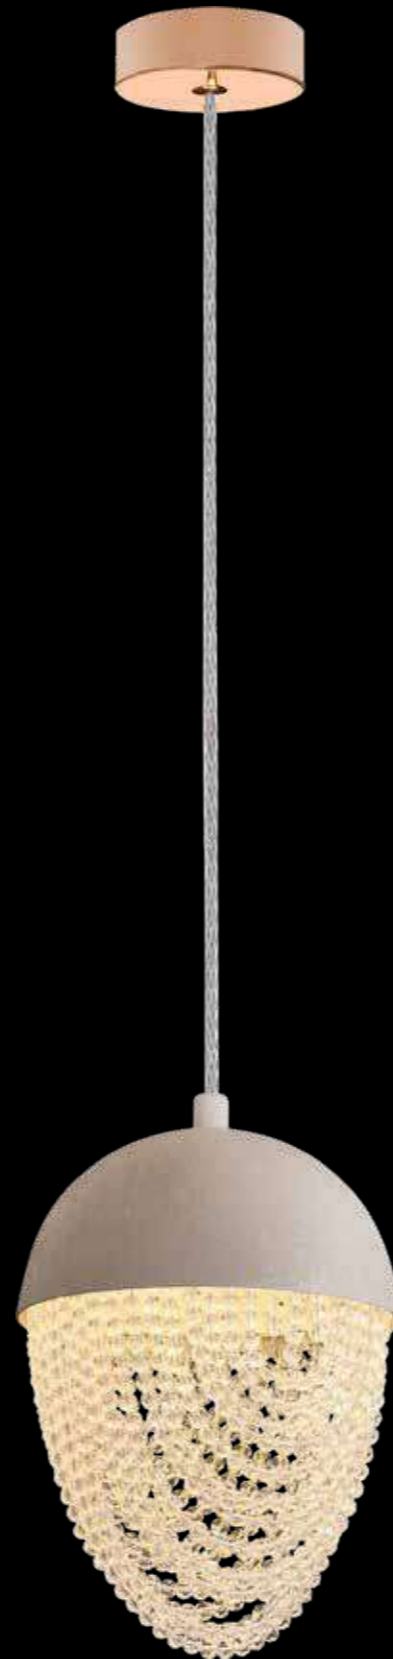

Model: 77651
Size: D180H270单吊
LED: 10W