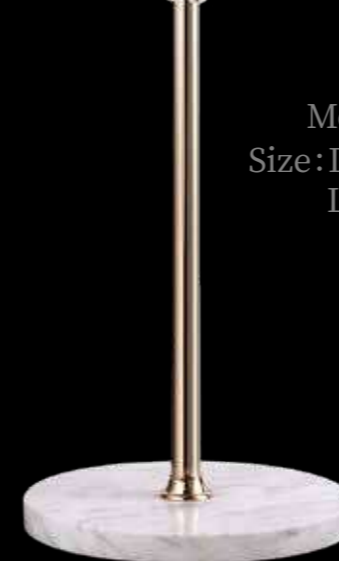

Model: 33236
Size: D520H270吸顶
LED: 70W

Model: 33236
Size: D620H270吸顶
LED: 100W

Model: 33236
Size: D520H1650落地灯
LED: 50W

Model: 33236
Size: D800H270吸顶
LED: 150W

Model: 33236
Size: D460H560台灯
LED: 40W

Monet's Garden