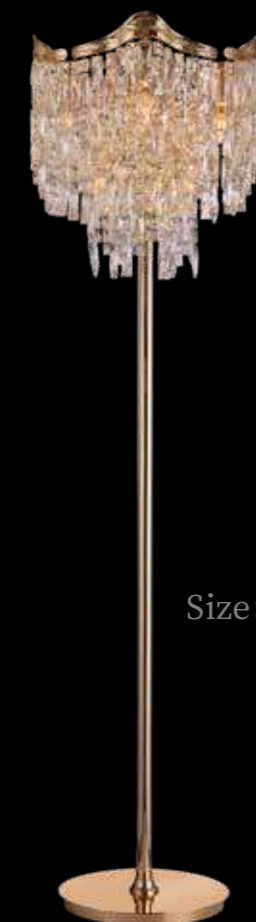

Model:77123
Size: D420H1570落地灯
LED:E14*6