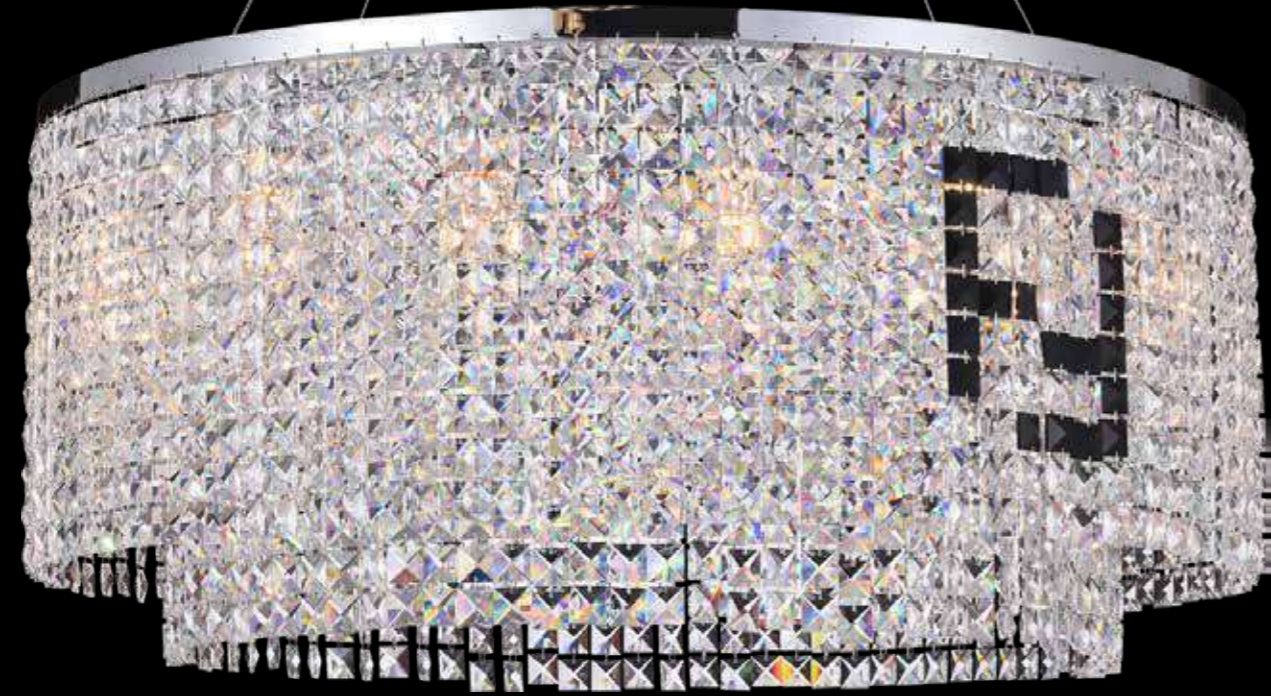

Fendi

芬迪

汲取芬迪品牌的经典元素, 将标志性的图案与现代灯饰工艺完美融合
圆形状的巧妙运用, 线条的利落与流畅, 不仅仅是照明的工具,
更是时尚与品质的象征

Drawing on the classic elements of the Fendi brand, the iconic pattern is perfectly integrated with modern lighting technology. The clever use of the round shape and the crisp and smooth lines are not only a tool for lighting, but also a symbol of fashion and quality