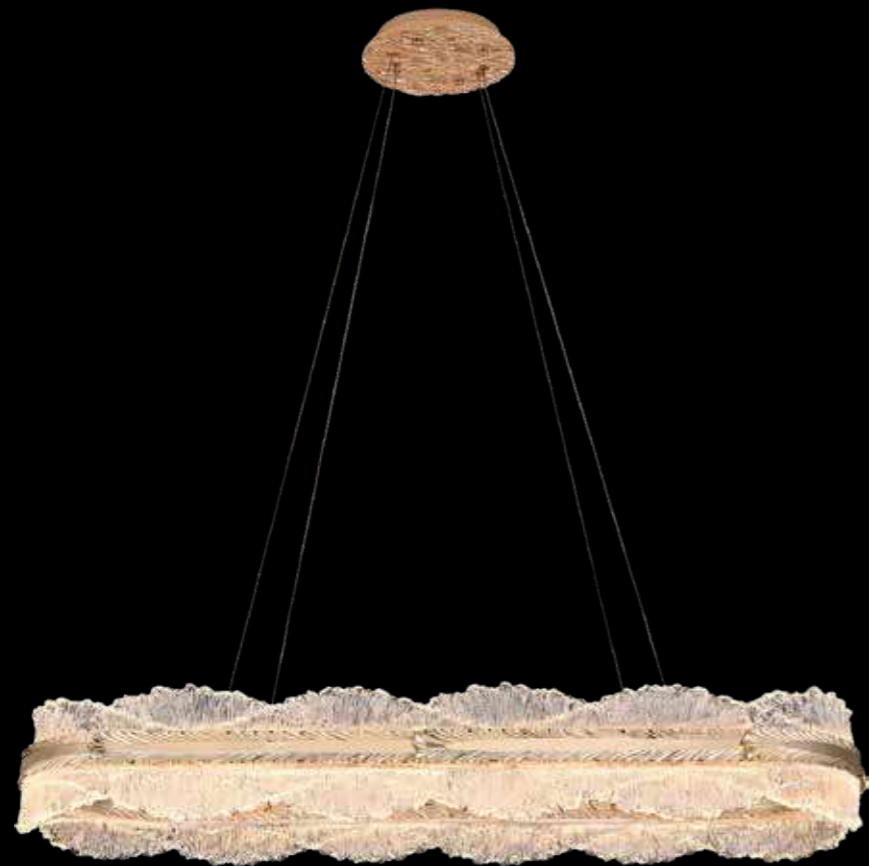

Model: 33668
Size: D1200H2600六层
LED: 440W