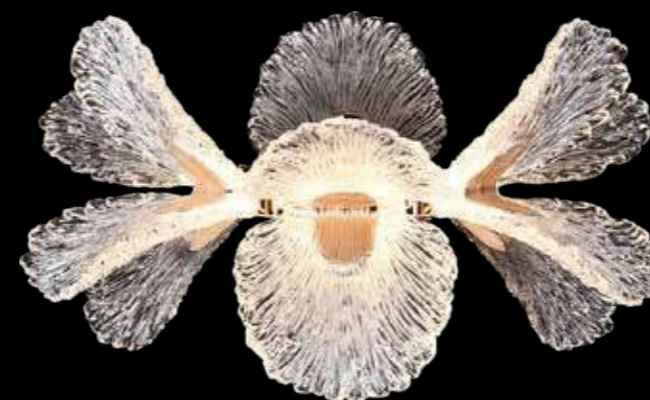

Model: 33236
Size: D520H270吸顶
LED: 70W

Model: 33236
Size: D620H270吸顶
LED: 100W

Model: 33236
Size: D520H1650落地灯
LED: 50W