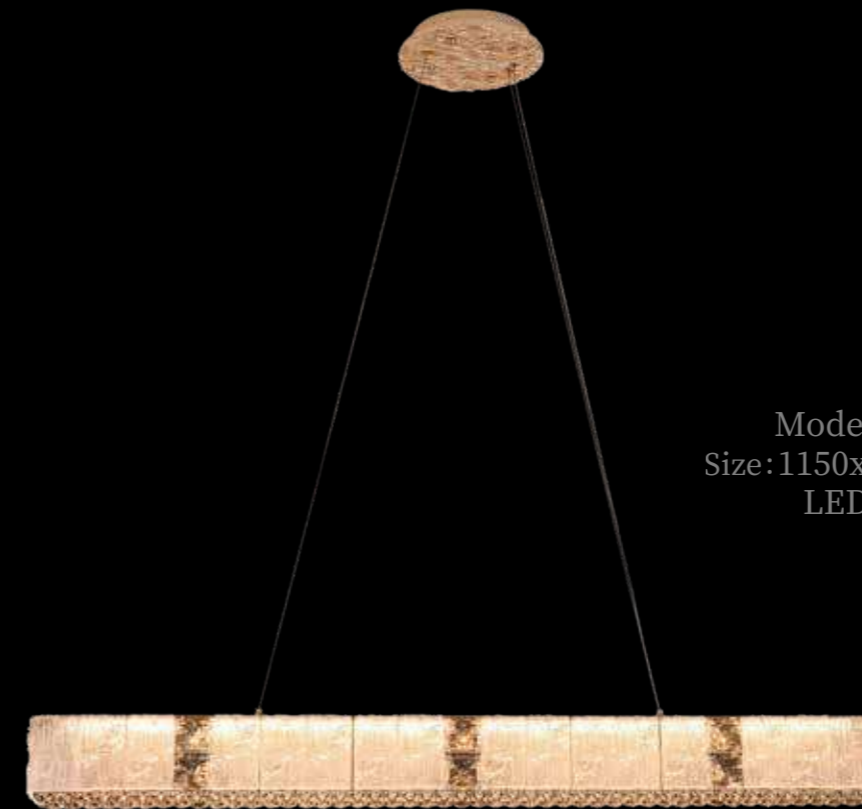

Model: 33102
Size: D800+D600+D500x1200 三层
LED: 280W

Model: 33102
Size: 1150x90x700 长吊
LED: 72W