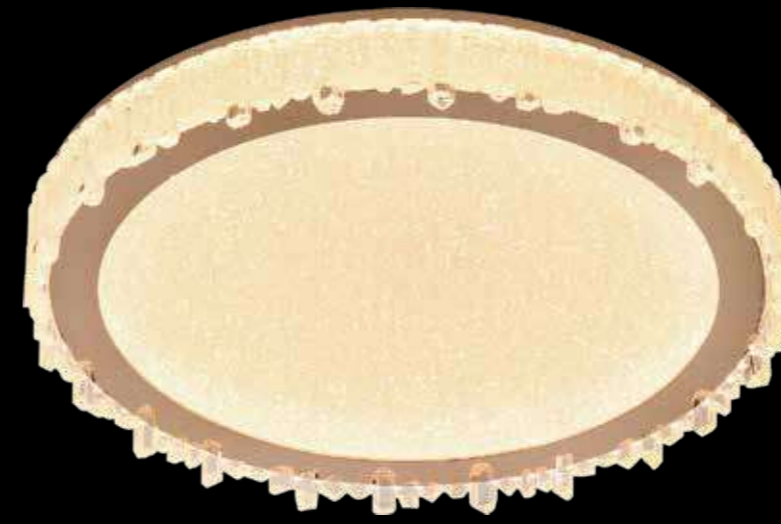

冰岛
Model: 86065
Size: D400H105
LED:50W