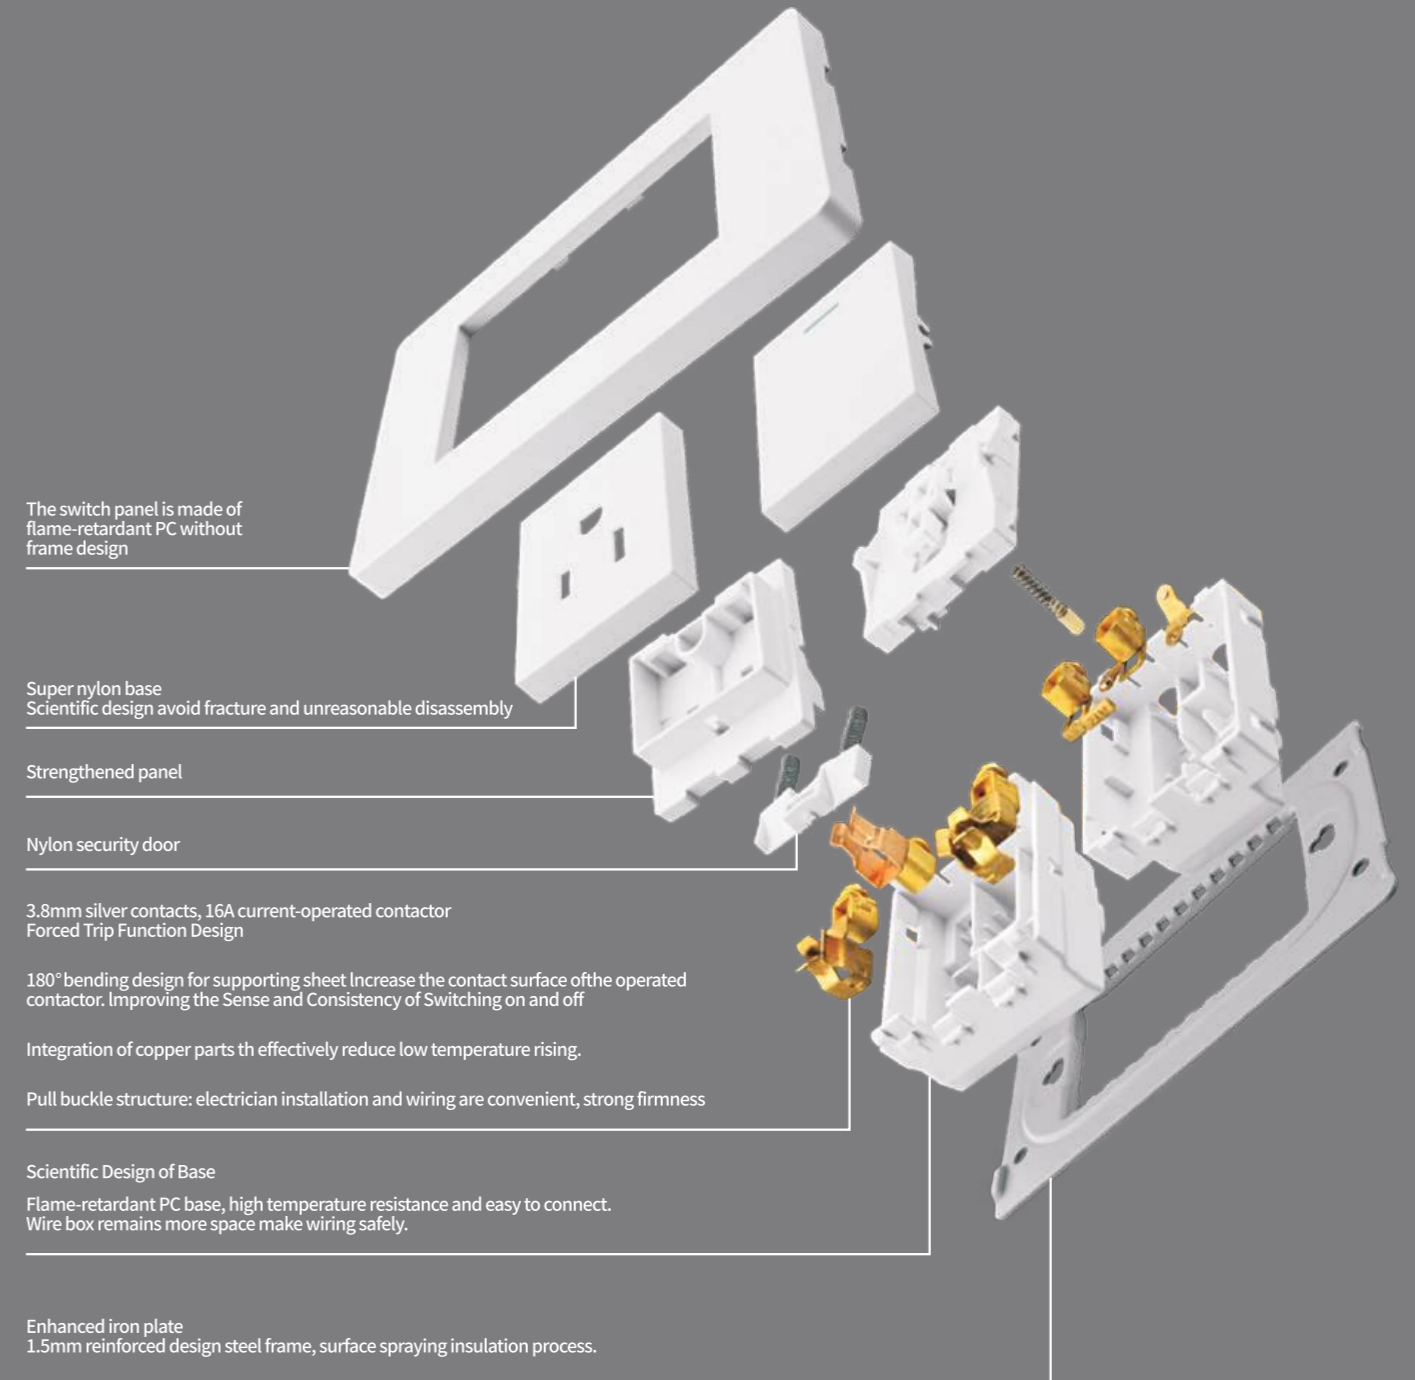

Installation features

- White
- Gold
- Grey
- Silver
- Black

The switch panel is made of flame-retardant PC without frame design

Super nylon base
Scientific design avoid fracture and unreasonable disassembly

Strengthened panel

Nylon security door

3.8mm silver contacts, 16A current-operated contactor
Forced Trip Function Design

180° bending design for supporting sheet Increase the contact surface of the operated contactor. Improving the Sense and Consistency of Switching on and off

Integration of copper parts th effectively reduce low temperature rising.

Pull buckle structure: electrician installation and wiring are convenient, strong firmness

Scientific Design of Base

Flame-retardant PC base, high temperature resistance and easy to connect.
Wire box remains more space make wiring safely.

Enhanced iron plate
1.5mm reinforced design steel frame, surface spraying insulation process.