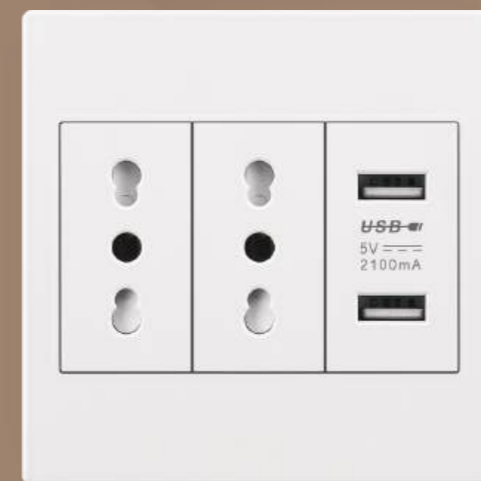

The configuration is flexible and vivid, and the ingenious combination of practicality and art shines with extraordinary charm in the flow of time.