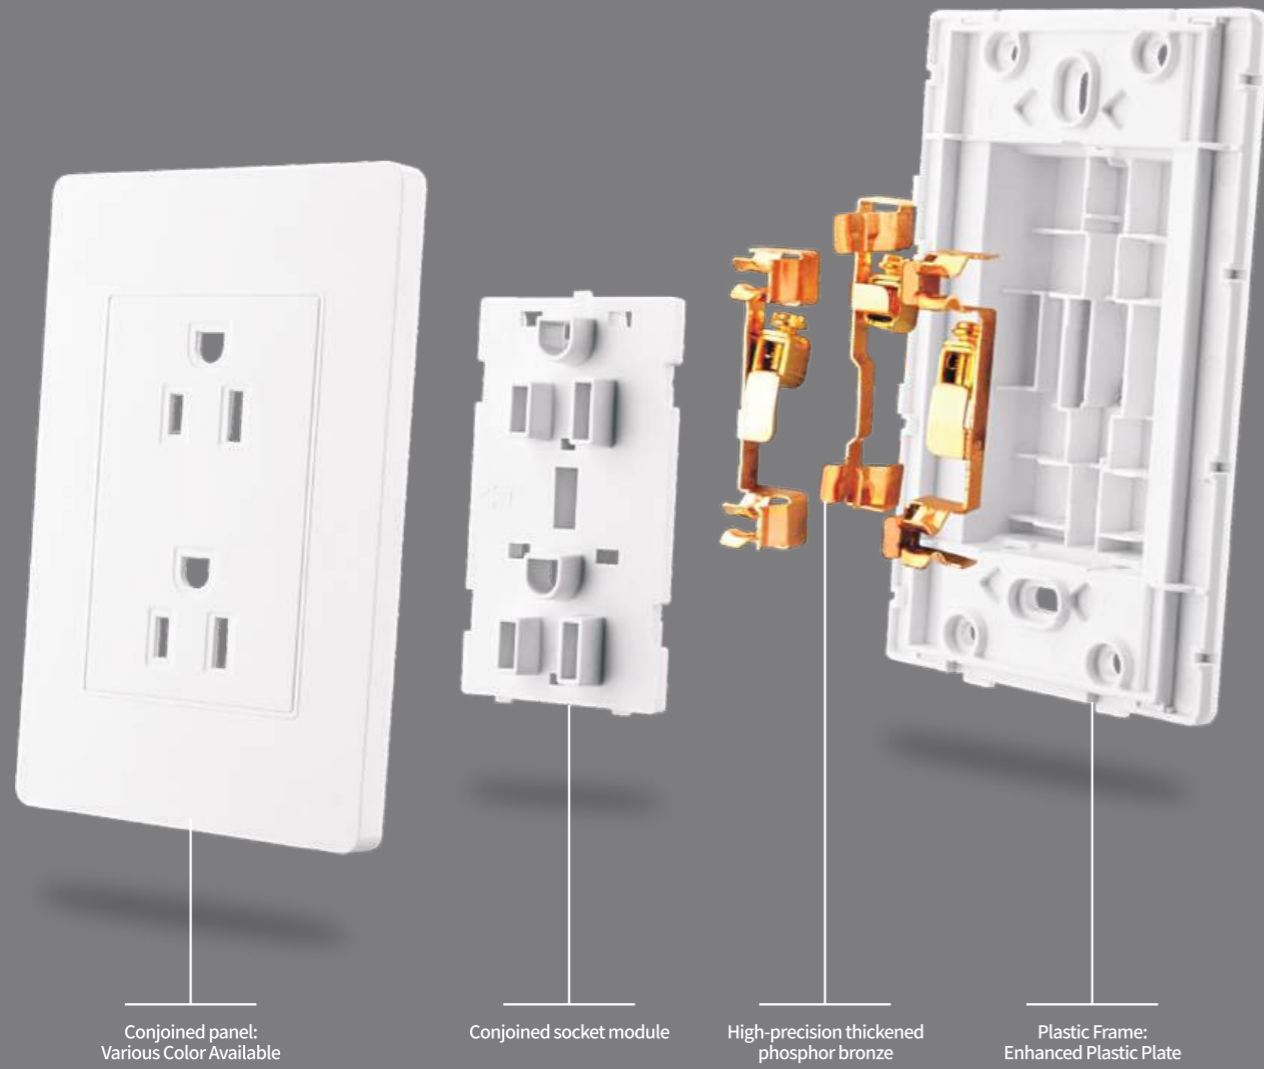

1/3

1/3

=

Assembly Instructions Of Panel Functional Parts

Installation features

- White
- Gold
- Grey
- Silver
- Black

Double 3 Pole Socket

Double Thailand Socket