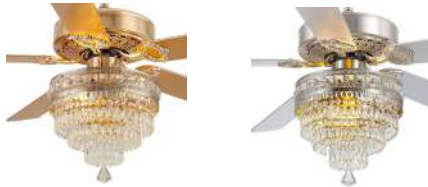

1. Plywood blades series

MODEL: 5003
 Size: 52"
 Color: black/gold/silver
 Material: metal+plywood
 Motor: DC
 Light source: LED

MODEL: 5005
 Size: 52"
 Color: black
 Material: metal+plywood
 Motor: DC
 Light source: LED