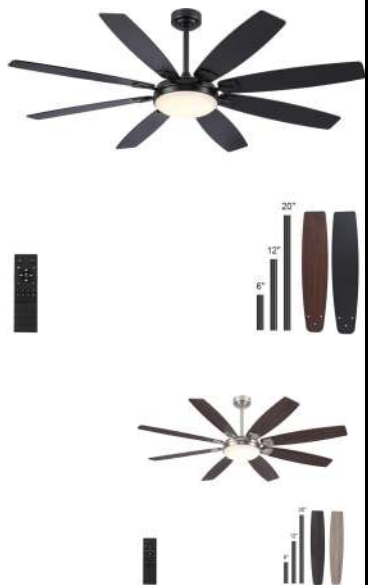

1. Plywood blades series

MODEL: 8890
Size: 52"
Color: black
Material: metal+plywood
Motor: DC
Light source: LED

MODEL: 8891
Size: 52"
Color: black/white
Material: metal+plywood
Motor: DC
Light source: LED

MODEL: 8899
Size: 52"
Color: black/white/nickel
Material: metal+plywood
Motor: DC
Light source: LED

MODEL: 8889
Size: 66"/72"
Color: black/nickel
Material: metal+plywood
Motor: DC
Light source: LED

MODEL: 8900
Size: 46"/52"
Color: black/white
Material: metal+plywood
Motor: DC
Light source: LED

MODEL: 8903
Size: 46"/52"
Color: black/white
Material: metal+plywood
Motor: DC
Light source: LED