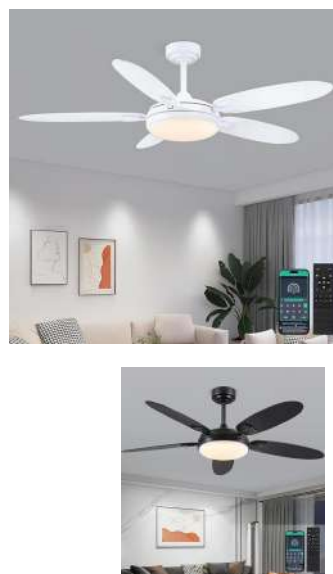

MODEL: 8911
Size: 54"
Color: black/white
Material: metal+plastic
Motor: DC
Light source: LED