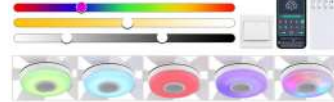

MODEL: 8226
Size: 38"
Color: white
Material: metal+plastic
Motor: DC
Light source: RGB