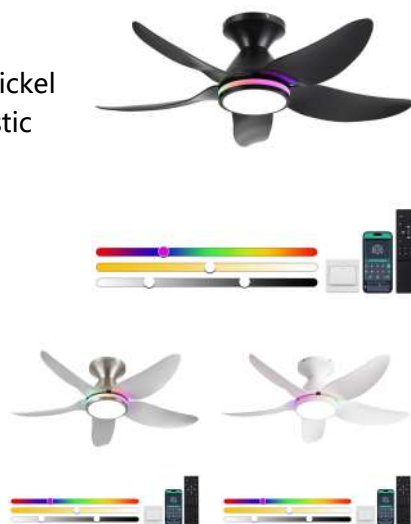

MODEL: 8217
Size: 42"
Color: black/white/nickel
Material: metal+plastic
Motor: DC
Light source: RGB

MODEL: 8219
Size: 38"
Color: black/white
Material: metal+plastic
Motor: DC
Light source: LED