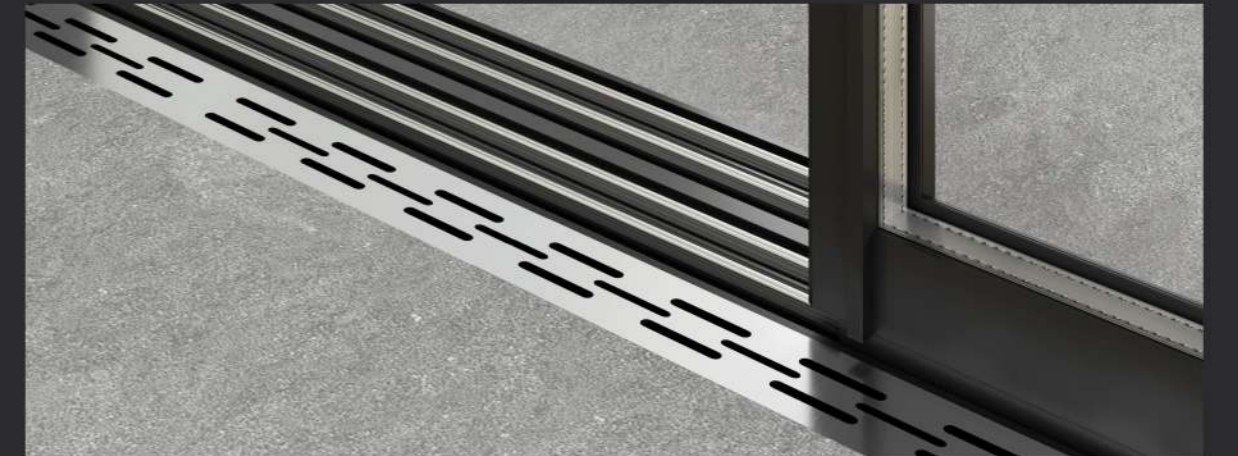

## Multi track configuration 多轨道配置

钢轨、地排轮、铝盖板、大理石款、封阳落地窗款  
Steel rail, floor row wheel, aluminum cover plate, marble, sealed sun french window.

SKY 39RA series

SKY 39RS series

SKY 39 panoramic door series  
SKY 39 全景门系列