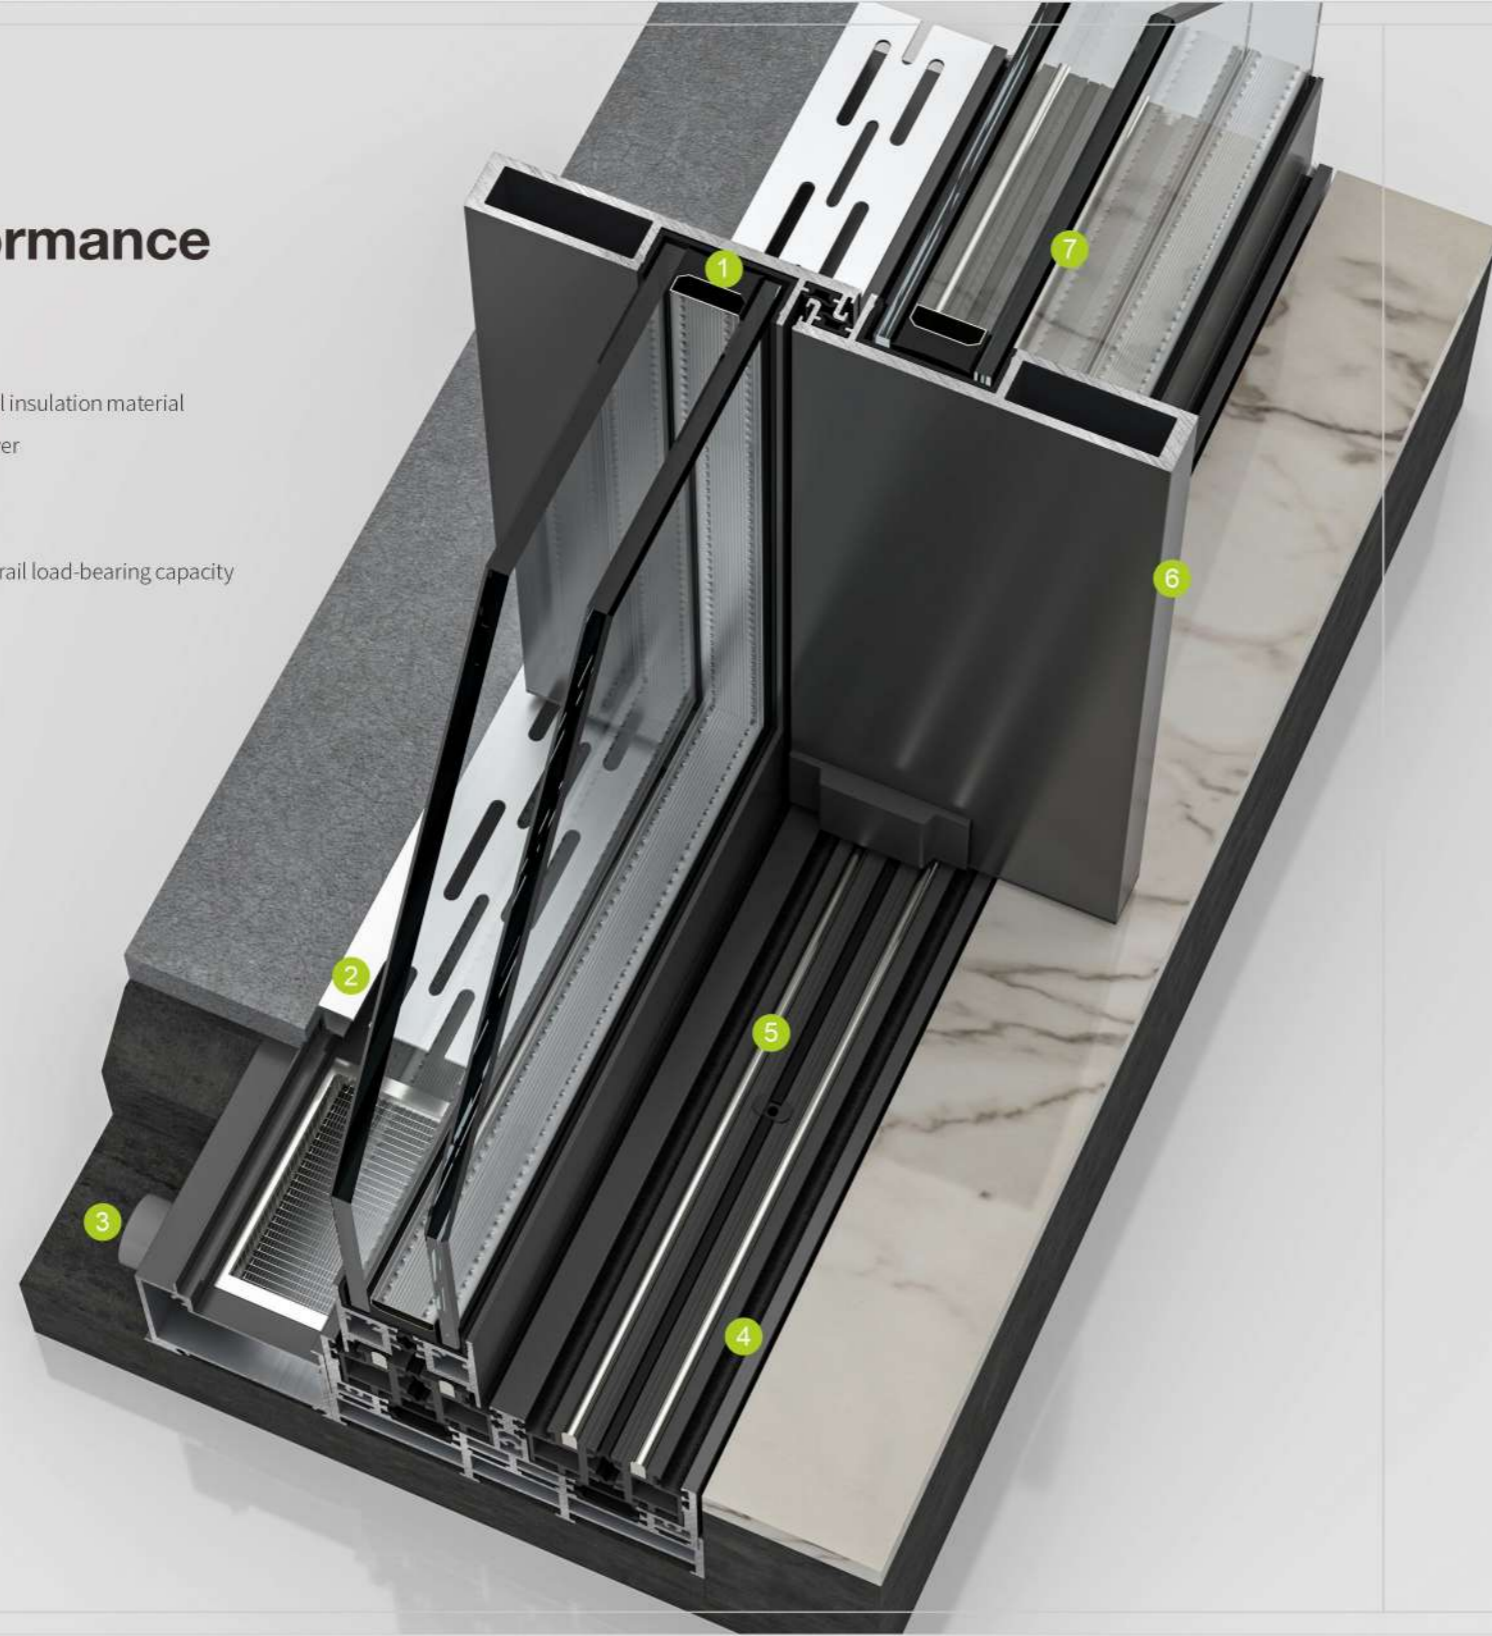

Configuration and Performance

配置与性能

- ① 新型聚碳隔热保温材料 New type of polycarbonate thermal insulation material
- ② 陈列式可活动排水盖 Display style movable drainage cover
- ③ 隐藏式排水口 Hidden drainage outlet
- ④ 可实现全隐藏的框体 Can achieve fully hidden boxes
- ⑤ 高稳定性可活动双钢轨承重 High stability and movable double rail load-bearing capacity
- ⑥ 20mm极致看面 20mm Ultimate Face Viewing
- ⑦ 39mm超宽中空层 39mm ultra wide hollow layer

气密性能
5level

水密性能
5level

抗风压性能
10level

保温性能
1.5(W/m²k)

隔音性能
42(dB)

开启方式 / Opening Mode