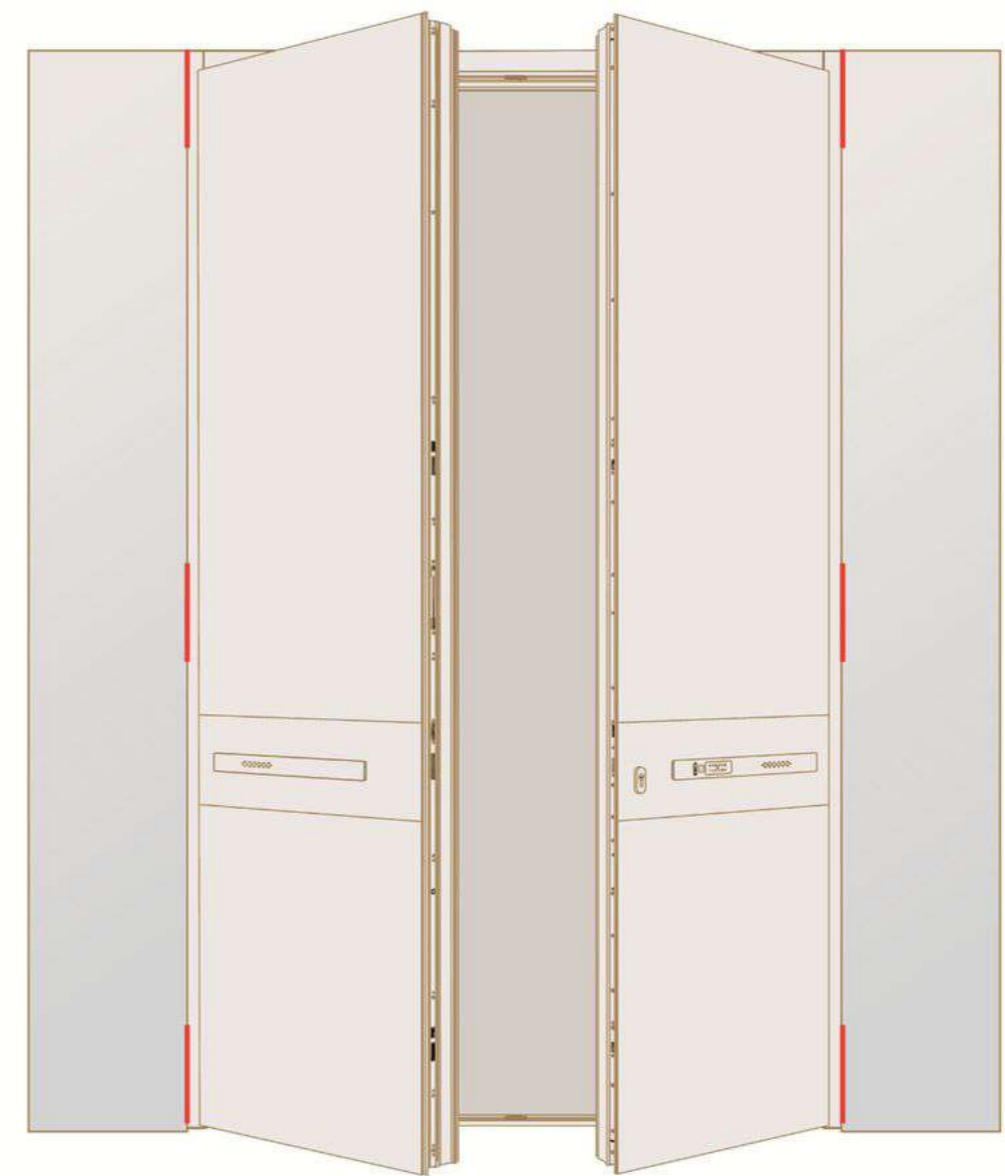

LOCK CYLINDER 锁芯

HARDWARE SYSTEM

五金链接系统

● 每一扇门窗——的微观艺术

Every door and window - micro art

SHAFT HINGE 轴式铰链

UP AND DOWN HINGE 上下式铰链

400KG承载合页检测平台