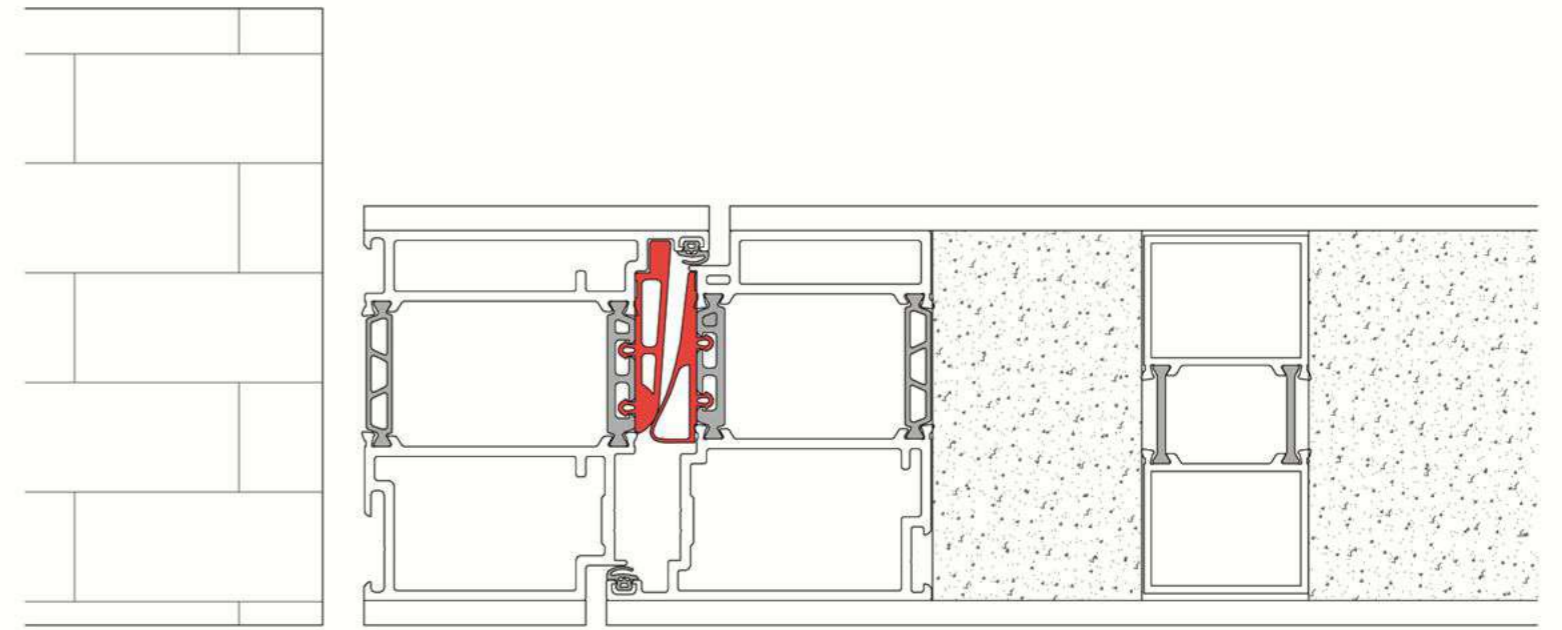

● 热断桥与门扇——双重保障、提升能源效率

Thermal break bridge and door leaf——Double protection, improving energy efficiency

BROKEN BRIDGE 断桥安装节点