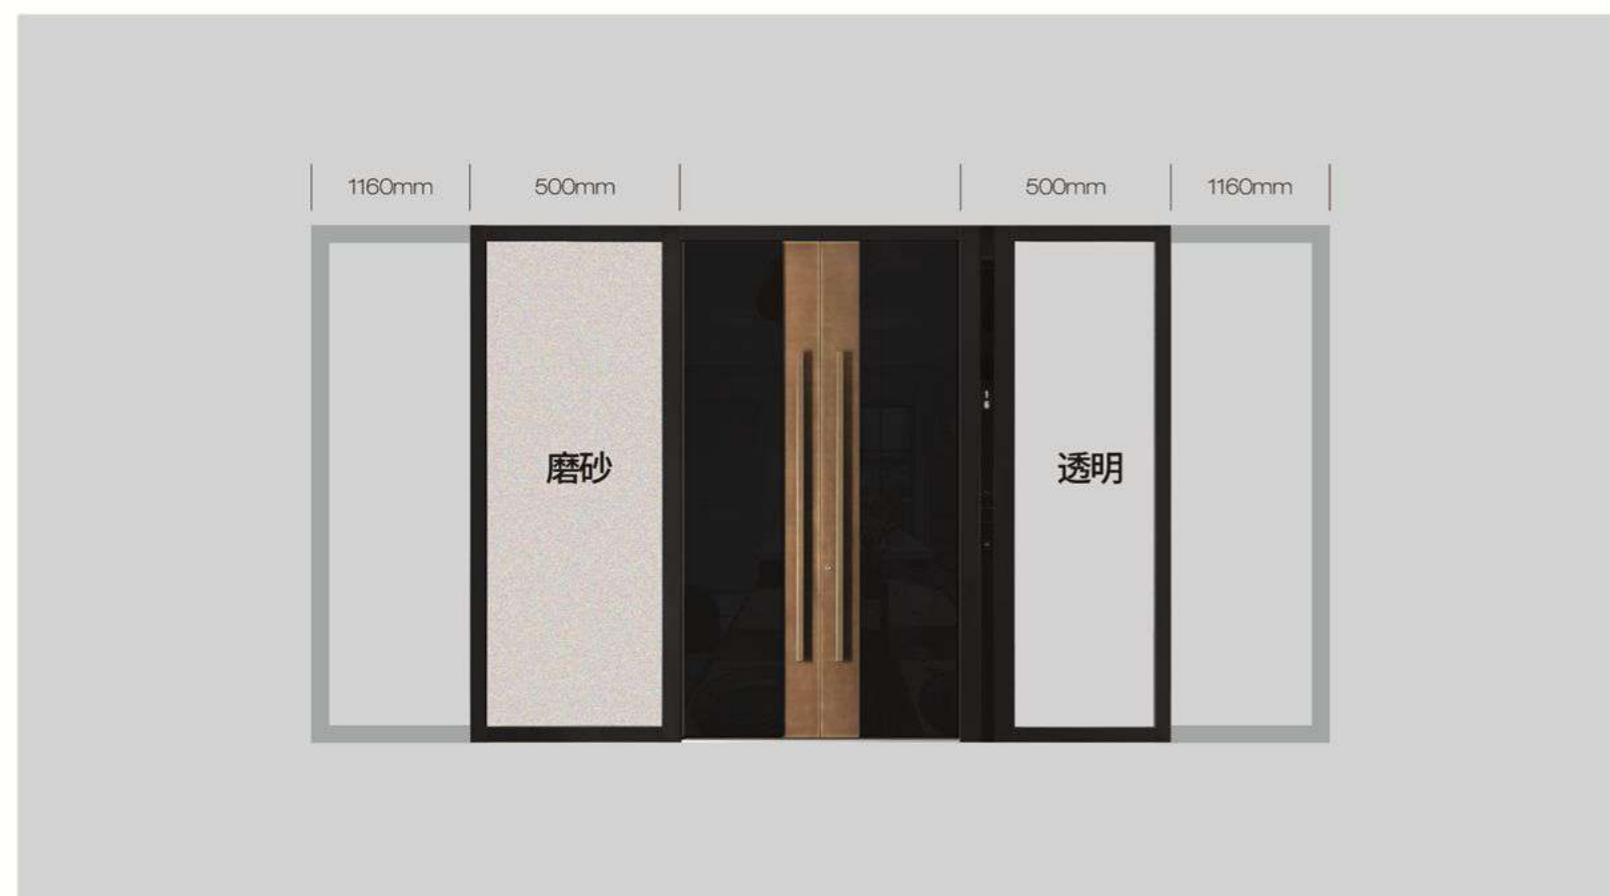

DOOR/WINDOW SOLUTION 门/窗方案