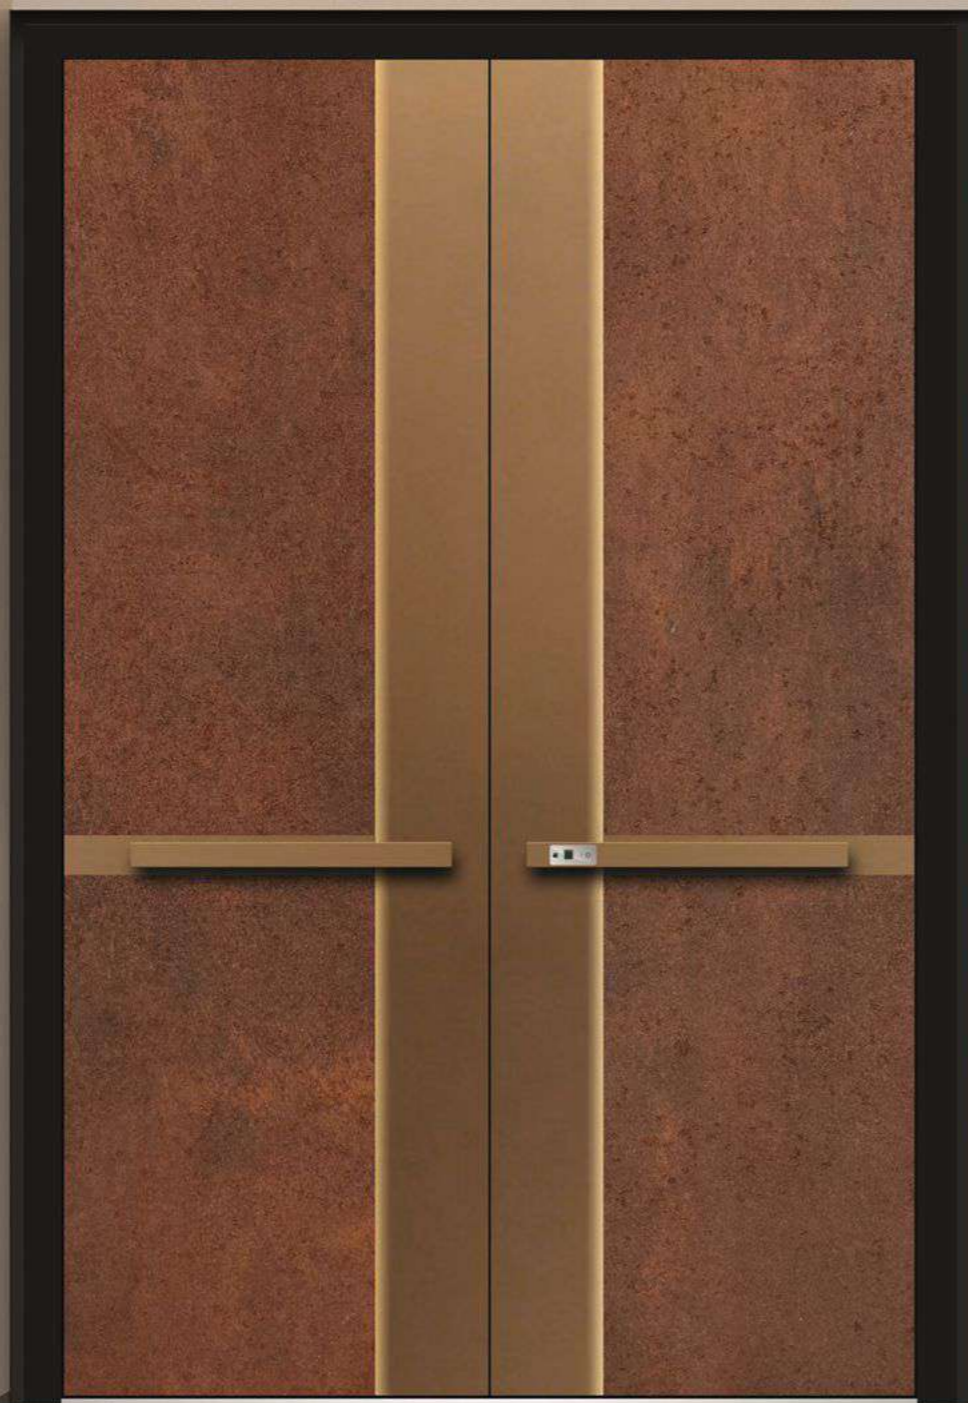

-M-OPEN
M90 a-2