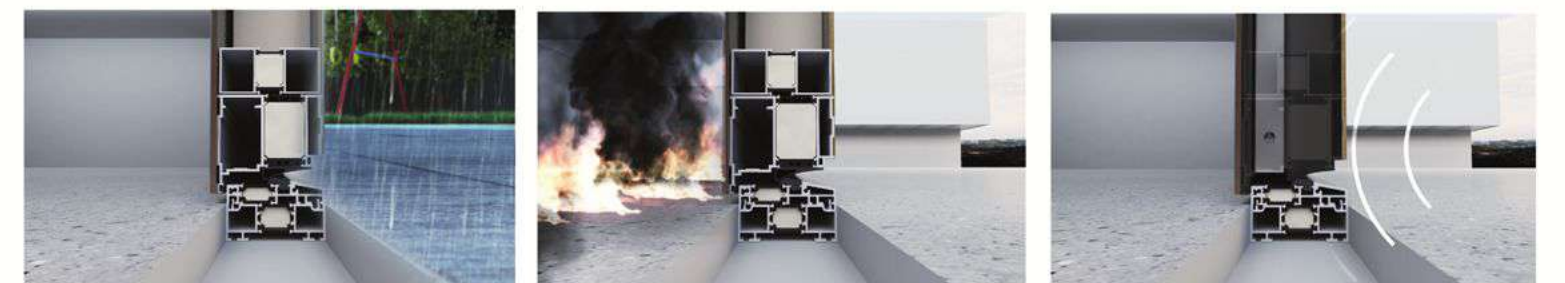

SEALING SYSTEM

密封系统

● 追求极致的业界标杆
五大性能衡量标准均高于行业标准

The pursuit of the ultimate industry benchmark
The five performance standards are all higher than the industry standard

5 PERFORMANCES 五大性能

	抗风压	9级	搭配抗风压部件,大幅提高门承受风压的强度,有效抵挡超强台风侵袭。
	水密性	3级	搭载下沉式密封系统,等压构造“堵”与“疏”,防止雨水倒灌。
	隔热性	10级	导热系数:K值$\leq 0.81\text{W}(\text{平方米}\cdot\text{K})$, 耐受温度在$-51^{\circ}\text{C}$-$127^{\circ}\text{C}$之间。
	隔音性	4级	有效隔断高架车流噪音侵入,隔音达36分贝,享静谧人居。
	气密性	8级	有效阻隔冷暖气流的流失,大幅提高隔热恒温性能。