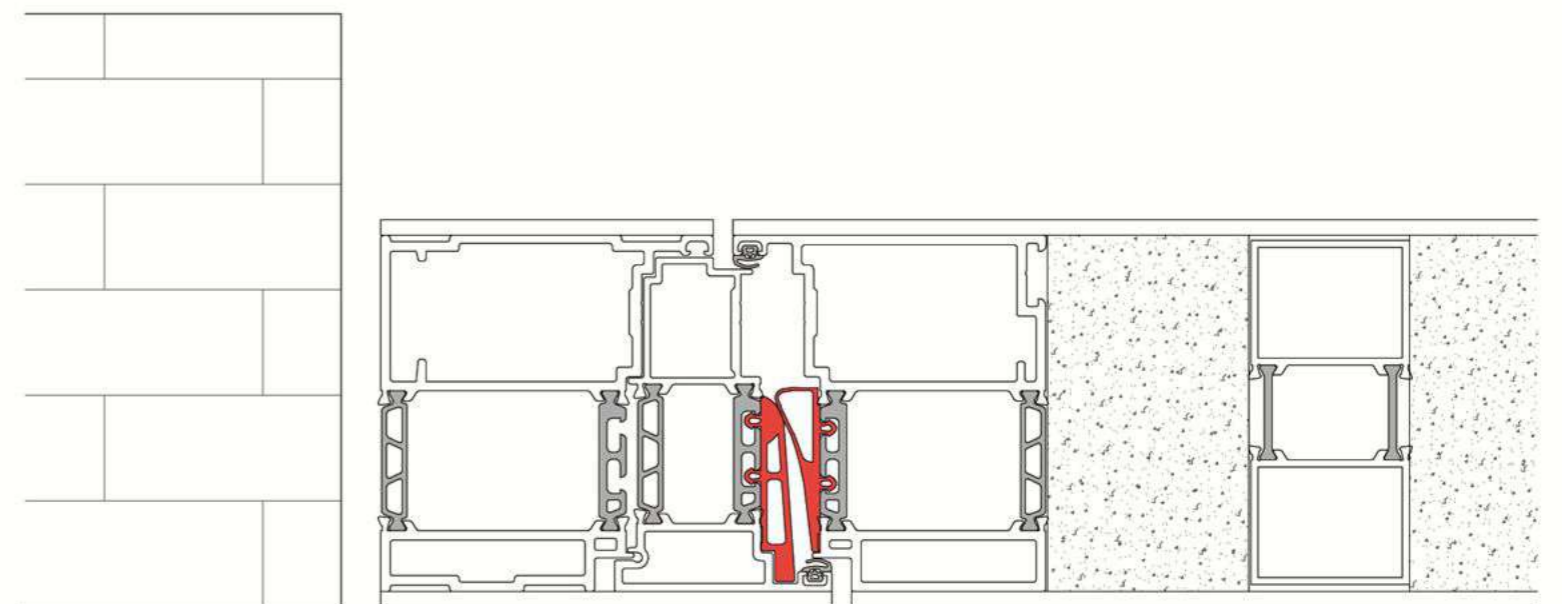

OFF AXIS 偏轴安装节点