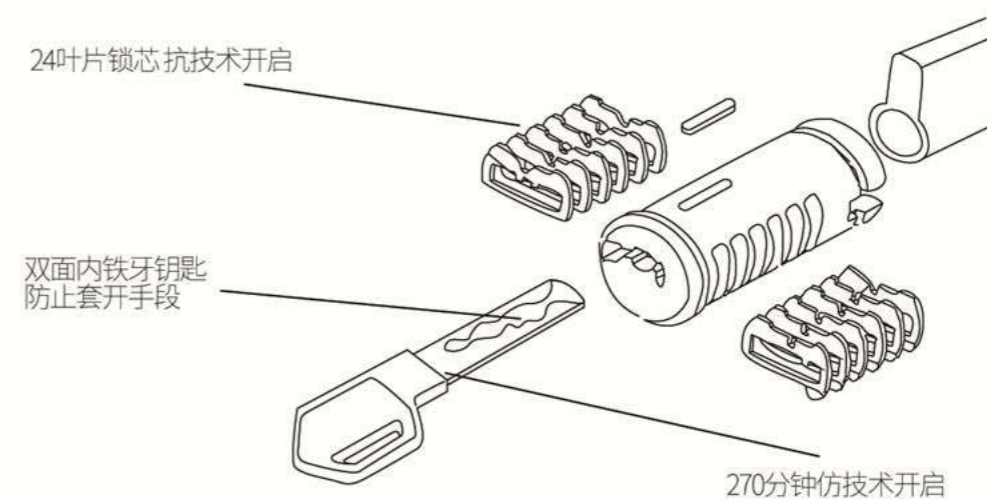

LOCK CYLINDER 锁芯

HARDWARE SYSTEM

五金链接系统

● 每一扇门窗——的微观艺术

Every door and window - micro art

SHAFT HINGE 轴式铰链

UP AND DOWN HINGE 上下式铰链

400KG承载合页检测平台