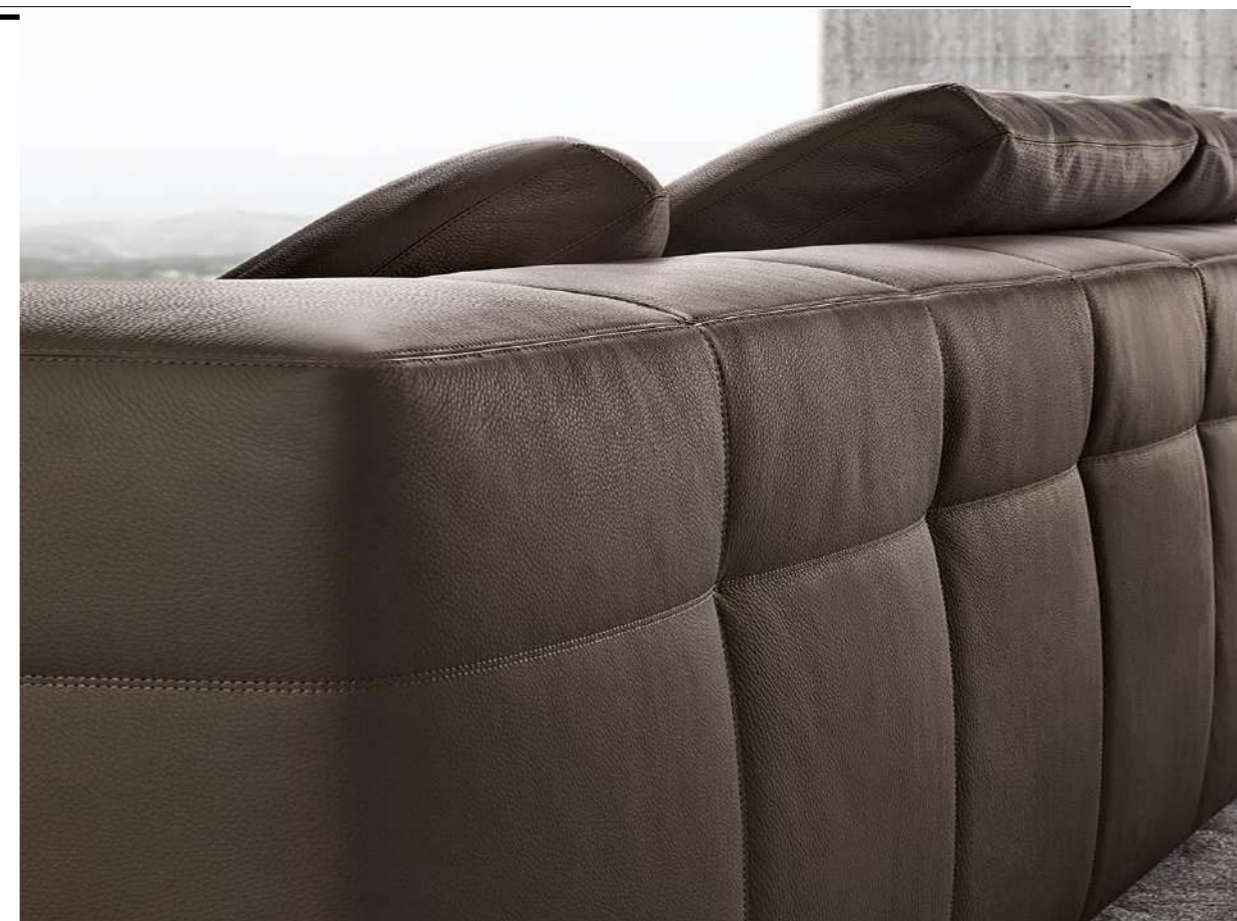

Copyright Minotti SpA