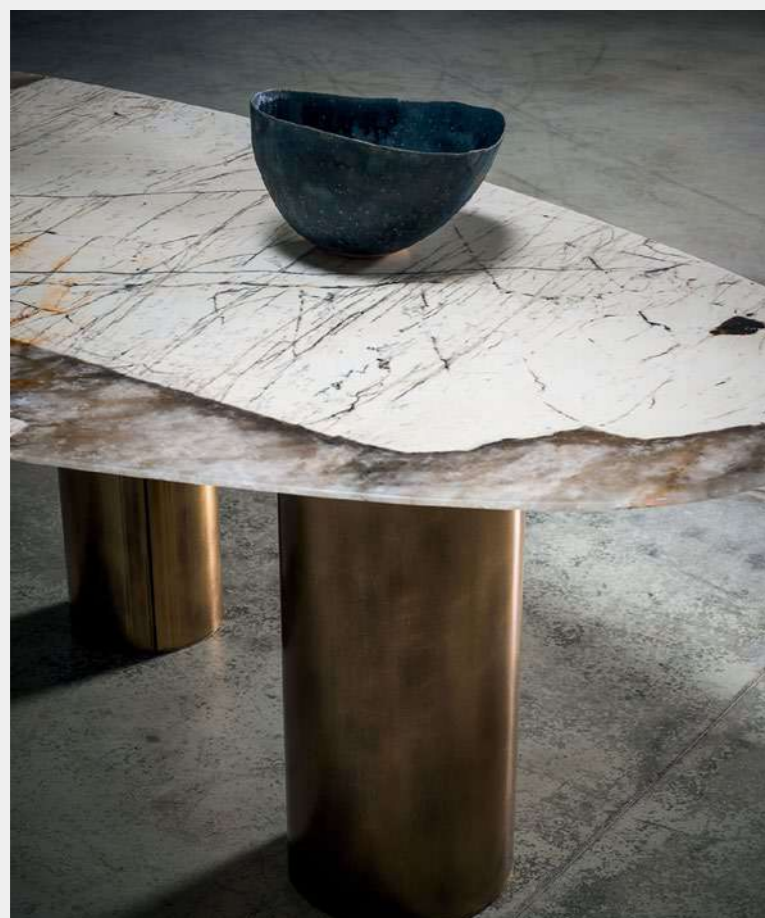

NATURE _ 重塑当代简奢

Sculpture is a silent art, so is home. A good home is like my ideal friend, achieving each other with ingenuity and creating beauty and comfort with aesthetics. There is no need for redundant frames. Simplicity is the constant pursuit.

天空之镜 灵感之作

Nova | Sky mirror inspiration

Linosediv caine.

在现代简奢的主基调下，自然界中的几何形状被巧妙地运用在每一件家具中。图像元素、精湛工艺与传统人文精神合为一体，诠释出创新中的诺华其不拘一格的非凡气度。