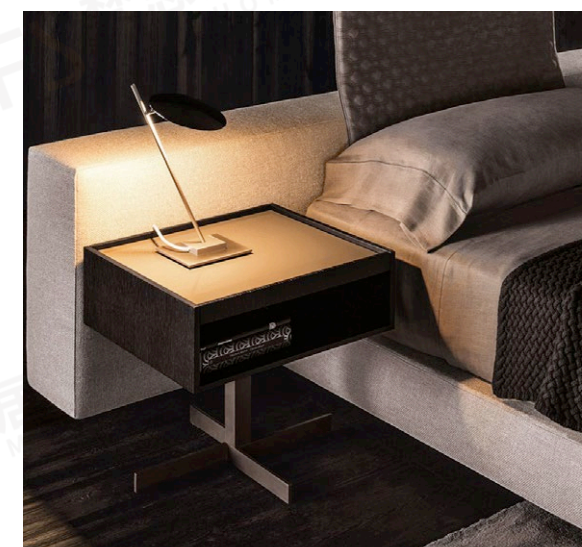

Live in taste

生活在品位之中

Simplicity is kind of mood. >

A_