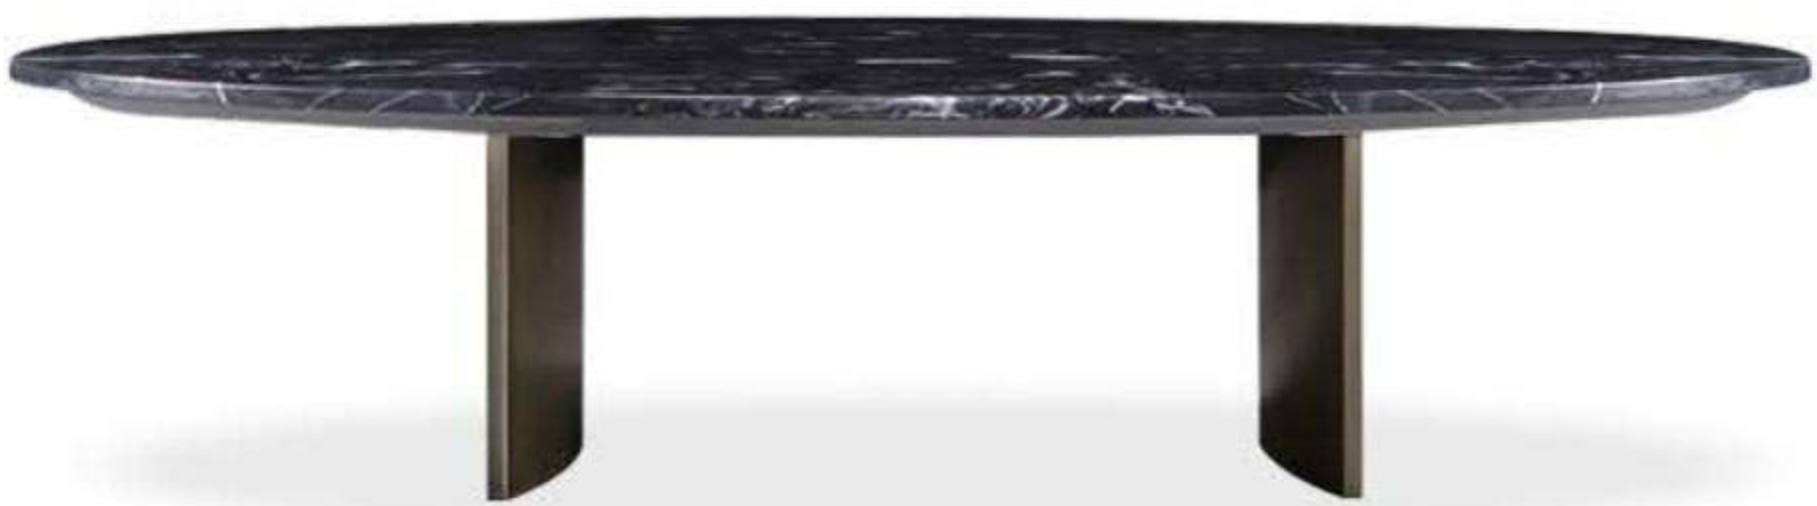

— 1000*1000*300

MARBLE COFFEE TABLE

The brand combines Italian minimalist luxury and bold avant-garde design, creating a brand new modern minimalist home style

CJ-059# LIPSTICKS

— 1500*750*335

The brand combines Italian minimalist luxury and bold avant-garde design, creating a brand new modern minimalist home style