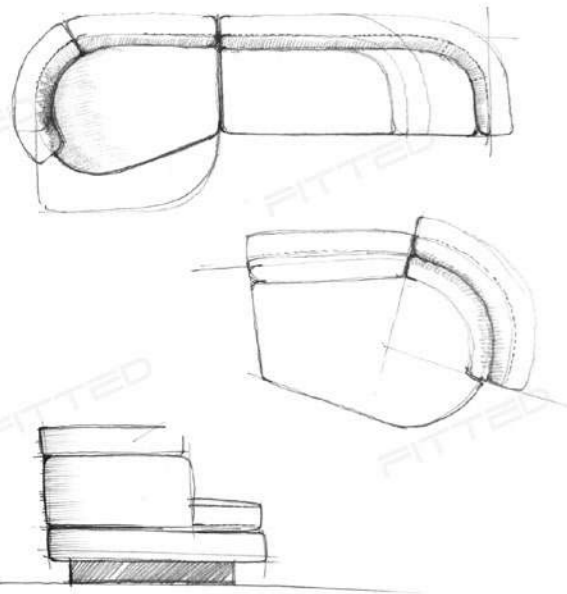

WELCOME

Let Life Be Close To Nature

No branches and knots, no superfluous matters, no crowdedness, no trails. Ideal space is actually that simple. Although warm feel exists everywhere, no trails of complexity should be left.

The simple shaping demonstrates the unmatched beauty through the subtle changes. There's no brilliance, nor meticulous carving. It is so nakedly beautiful, attracting envious stares carelessly. When modesty becomes kind of exaggeration, when classics becomes kind of eternity, when life becomes kind of art, everything is so natural.