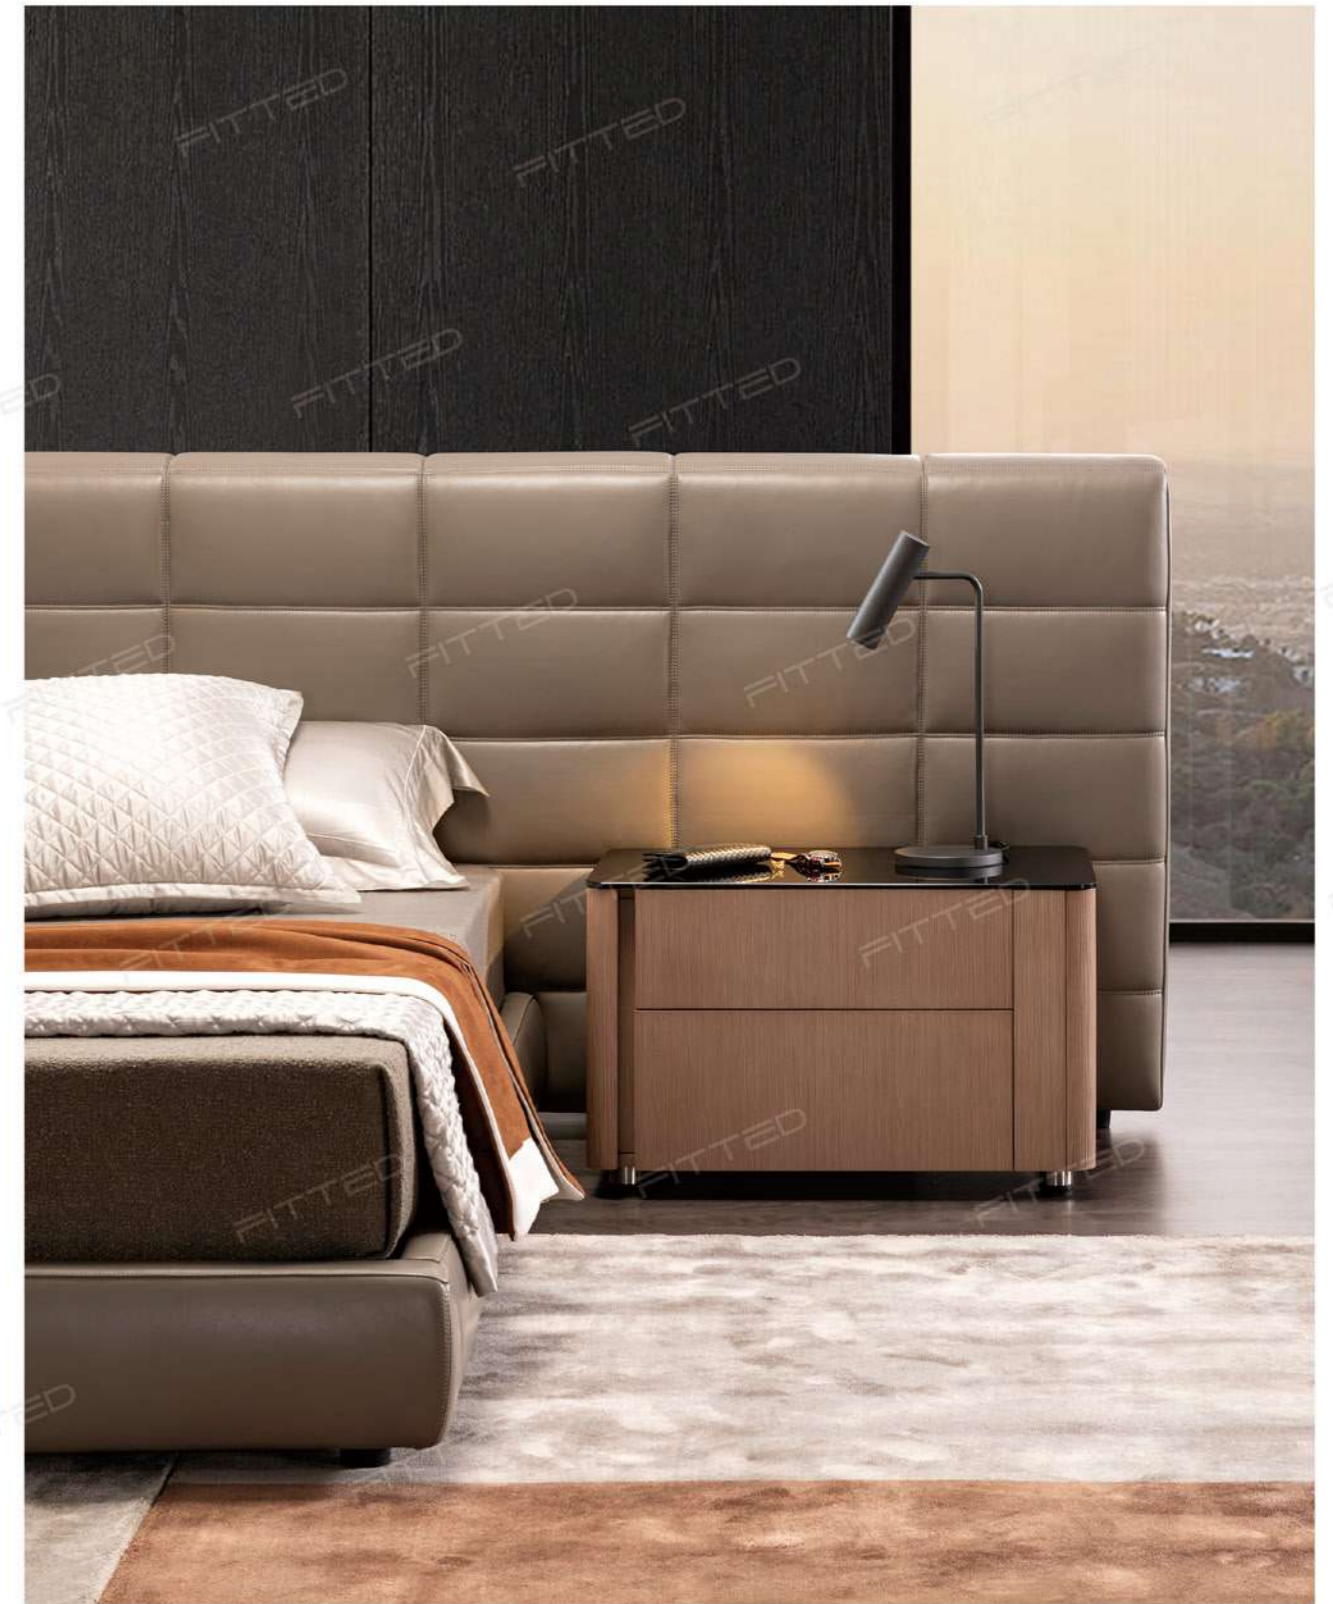

Aesthetic and fashionable style
Time of peace, good time as before