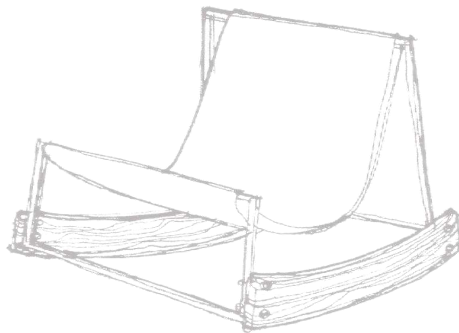

Sinuous shapes and rigorous geometries. Pastel colors and touches of dark hues. This intense balance between the components revolves around the Allure sofa, that becomes the silent protagonist of the space, adding a timeless elegance and a push toward modernity.

Curve sinuose e geometrie rigorose. Cromie pastello e tocchi di colore scuro. Questo intenso equilibrio tra i componenti verte intorno al divano Allure, che si fa protagonista silenzioso dell'ambiente, con un'eleganza senza tempo e una spinta verso la modernità.