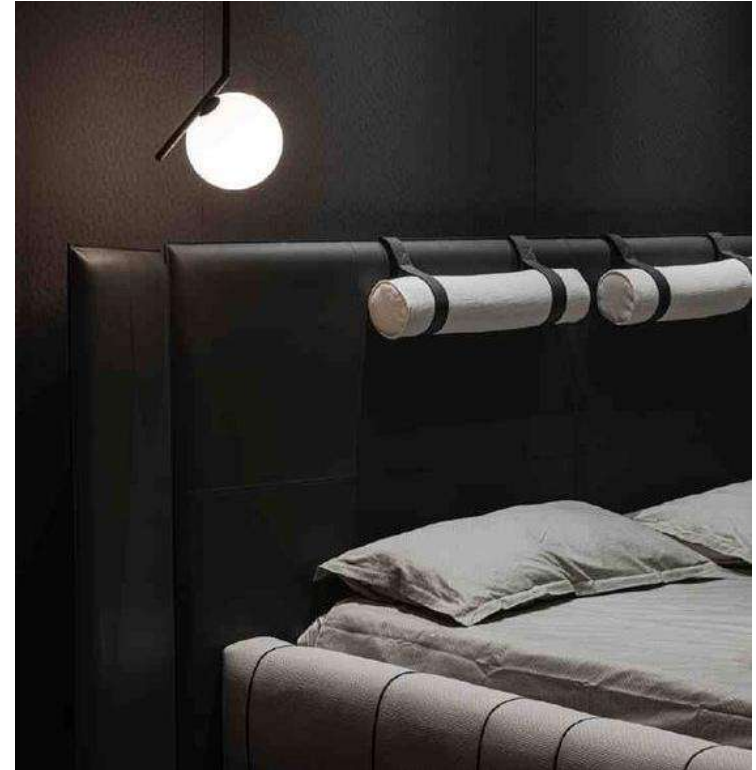

.01 Allure Sofa · Jewel D90 Coffee Table ·
Alma Service Table