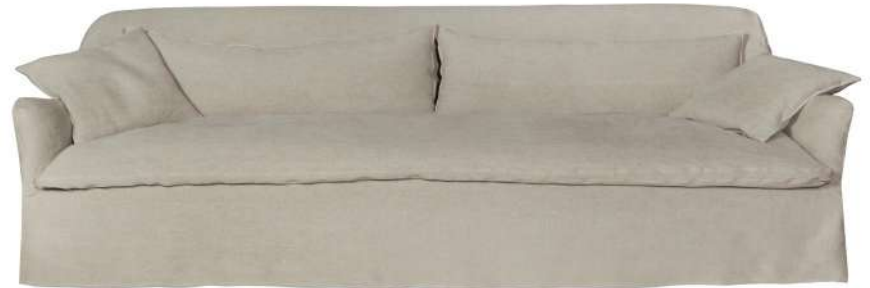

Sinuous shapes and rigorous geometries. Pastel colors and touches of dark hues. This intense balance between the components revolves around the Allure sofa, that becomes the silent protagonist of the space, adding a timeless elegance and a push toward modernity.

Curve sinuose e geometrie rigorose. Cromie pastello e tocchi di colore scuro. Questo intenso equilibrio tra i componenti verte intorno al divano Allure, che si fa protagonista silenzioso dell'ambiente, con un'eleganza senza tempo e una spinta verso la modernità.

.01 Allure Sofa · Jewel D90 Coffee Table · Alma Service Table

.02 Allure Armchair

.03 Allure Sofa, detail