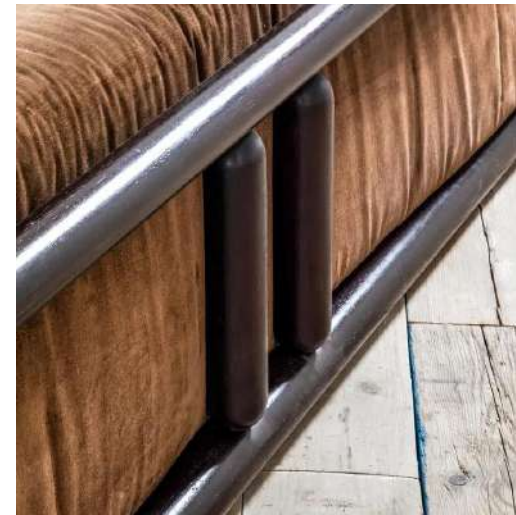

PRODUCT SET

SOFA SERIES

T-CHNHOME

Sinuous shapes and rigorous geometries. Pastel colors and touches of dark hues. This intense balance between the components revolves around the Allure sofa, that becomes the silent protagonist of the space, adding a timeless elegance and a push toward modernity.

Curve sinuose e geometrie rigorose. Cromie pastello e tocchi di colore scuro. Questo intenso equilibrio tra i componenti verte intorno al divano Allure, che si fa protagonista silenzioso dell'ambiente, con un'eleganza senza tempo e una spinta verso la modernità.