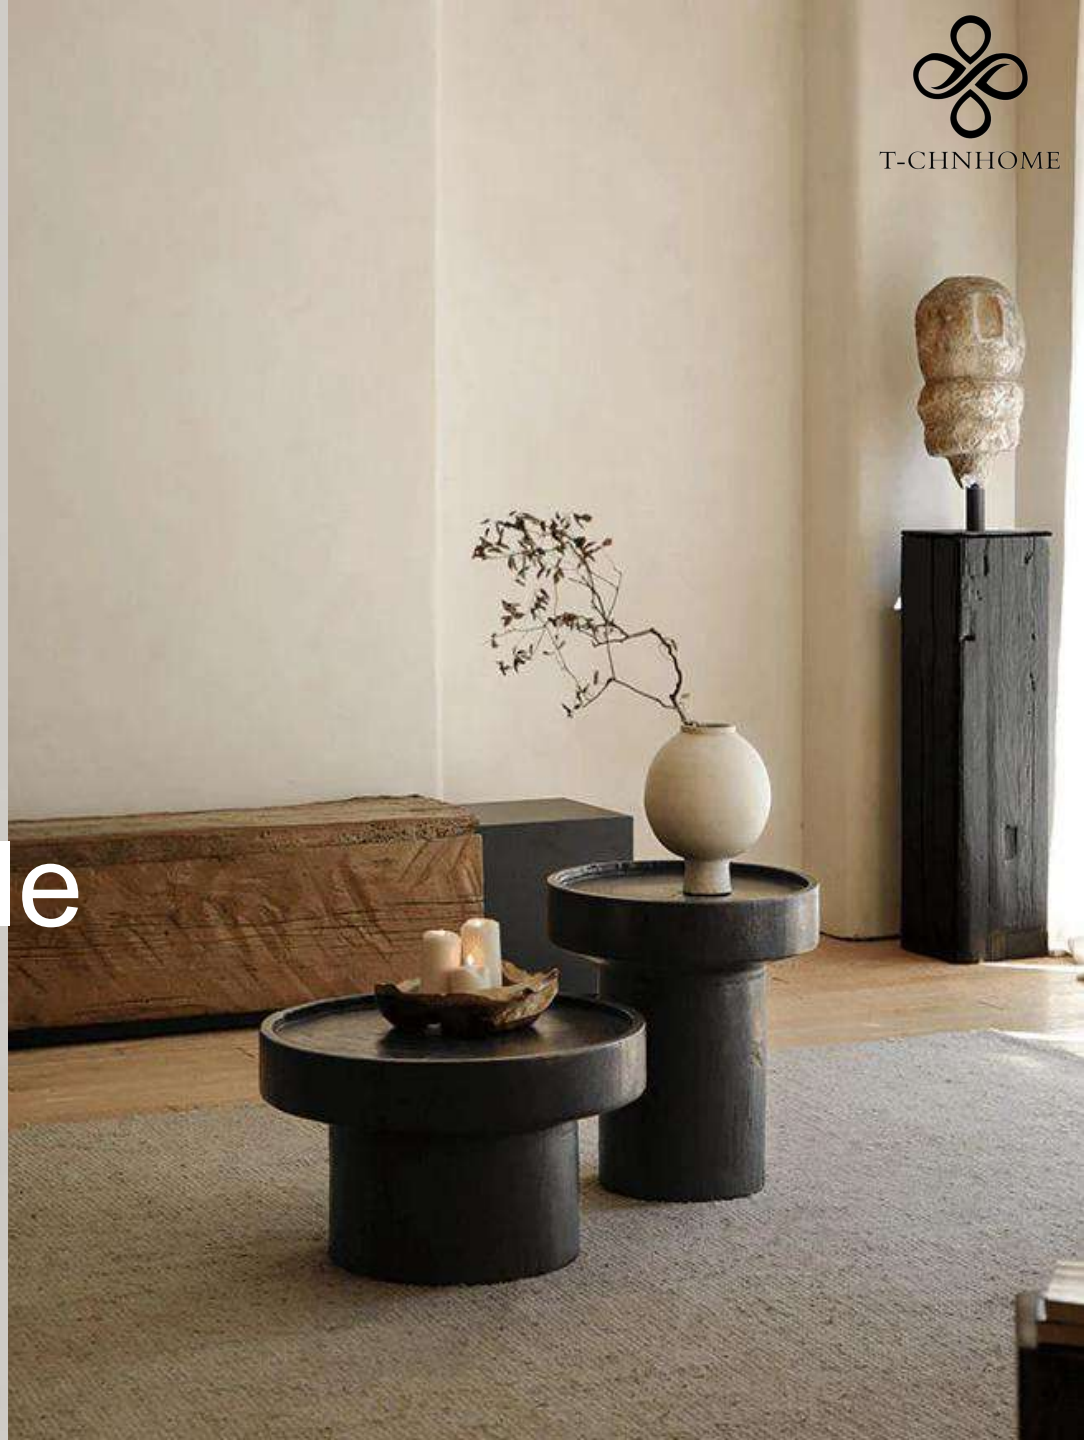

BSTC05 | 68 W x 68 D x 44/77 H

- .01 Allure Sofa · Jewel D90 Coffee Table · Alma Service Table
- .02 Allure Armchair
- .03 Allure Sofa, detail

茶几&角几-
tea table&
corner table

T-CHNHOME

PRODUCT SET

TEA TABLE&CORNER TABLE