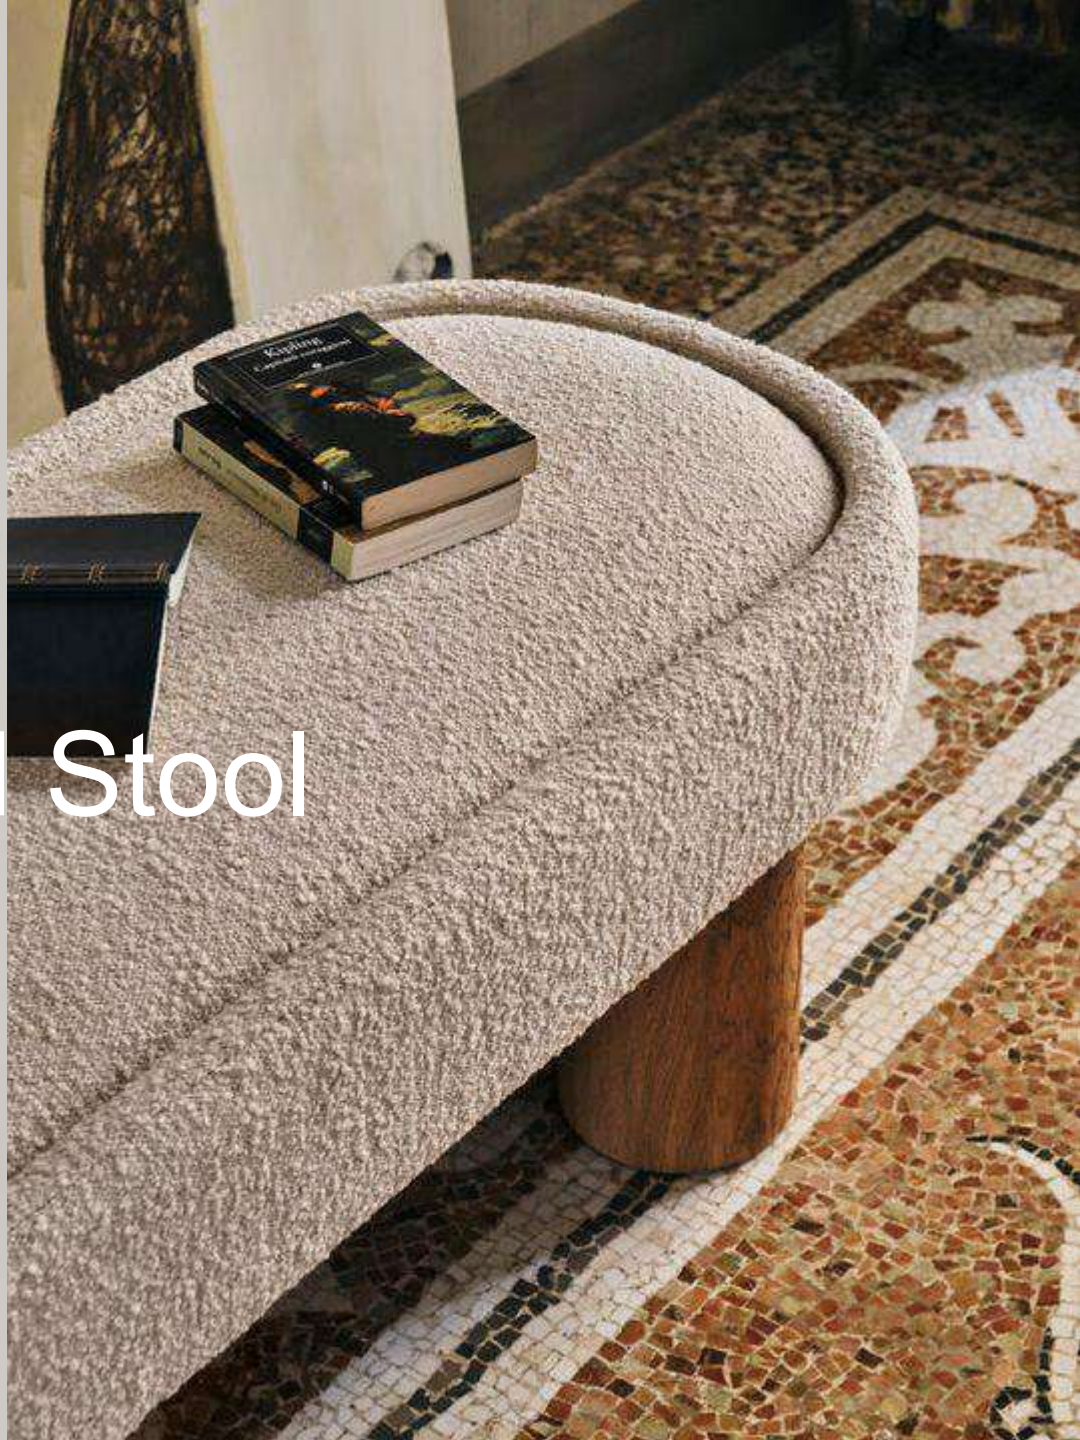

BSBT63 | 60 W x 45 D x 50 H

BSBT64 | 50 W x 45 D x 50 H

BSBT65 | 50 W x 40 D x 59 H

长凳&圆凳—
Bench&Round Stool

PRODUCT SET SHELVES

Sinuous shapes and rigorous geometries. Pastel colors and touches of dark hues. This intense balance between the components revolves around the Allure sofa, that becomes the silent protagonist of the space, adding a timeless elegance and a push toward modernity.