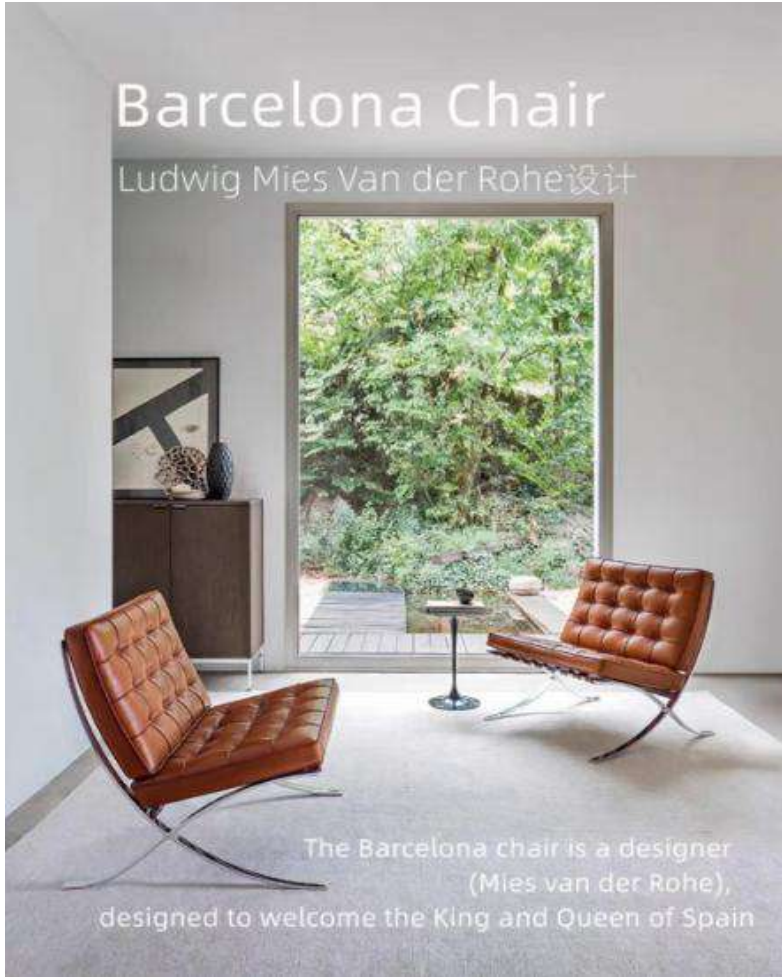

.01 Allure Sofa · Jewel D90 Coffee Table · Alma Service Table

.02 Allure Armchair

.03 Allure Sofa, detail

PRODUCT SET

LEISURE CHAIR

T-CHNHOME

Sinuous shapes and rigorous geometrics. Pastel colors and touches of dark hues. This intense balance between the components revolves around the Allure sofa, that becomes the silent protagonist of the space, adding a timeless elegance and a push toward modernity.