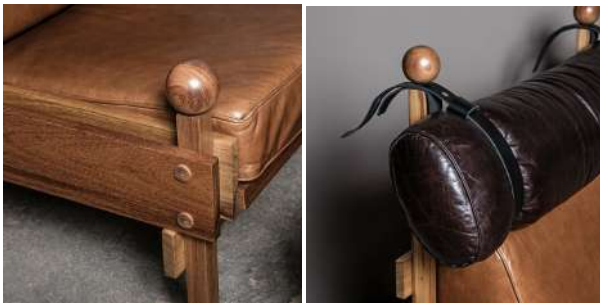

- .01 Allure Sofa · Jewel D90 Coffee Table · Alma Service Table
- .02 Allure Armchair
- .03 Allure Sofa, detail