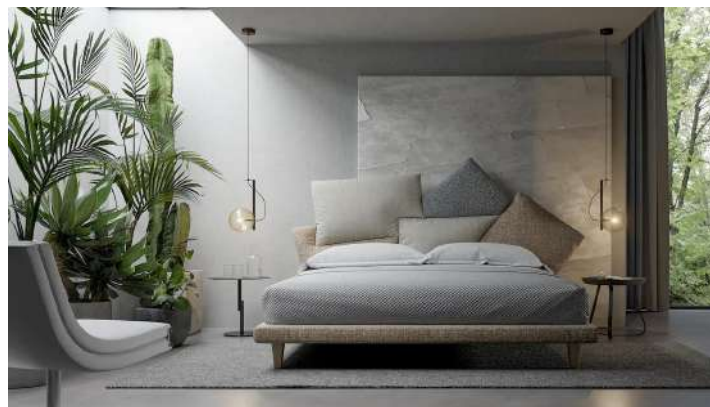

.01 Allure Sofa · Jewel D90 Coffee Table · Alma Service Table

.02 Allure Armchair

.03 Allure Sofa, detail