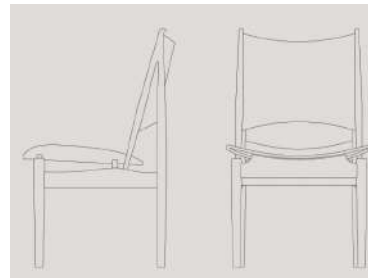

.01 Allure Sofa · Jewel D90 Coffee Table · Alma Service Table

.02 Allure Armchair

.03 Allure Sofa, detail