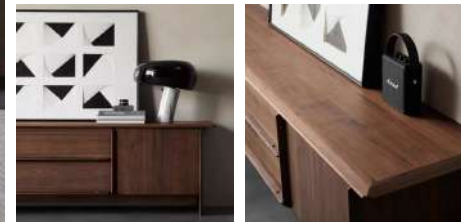

Sinuous shapes and rigorous geometries. Pastel colors and touches of dark hues. This intense balance between the components revolves around the Allure sofa, that becomes the silent protagonist of the space, adding a timeless elegance and a push toward modernity.

Curve sinuose e geometrie rigorose. Cromie pastello e tocchi di colore scuro. Questo intenso equilibrio tra i componenti verte intorno al divano Allure, che si fa protagonista silenzioso dell'ambiente, con un'eleganza senza tempo e una spinta verso la modernità.