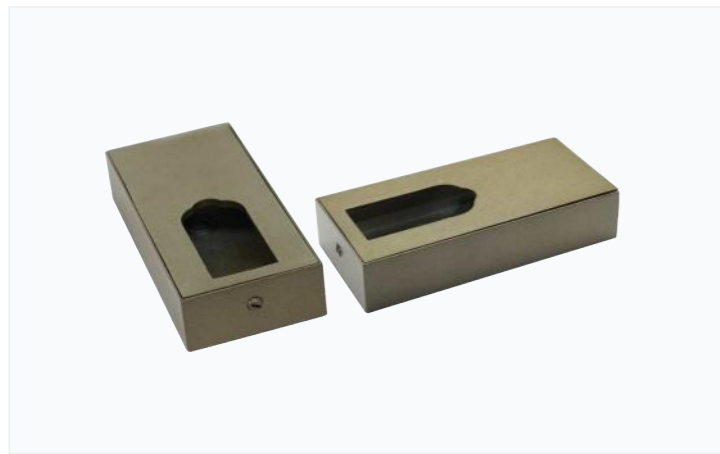

衣座：F985顶装/侧装

颜色：哑香槟