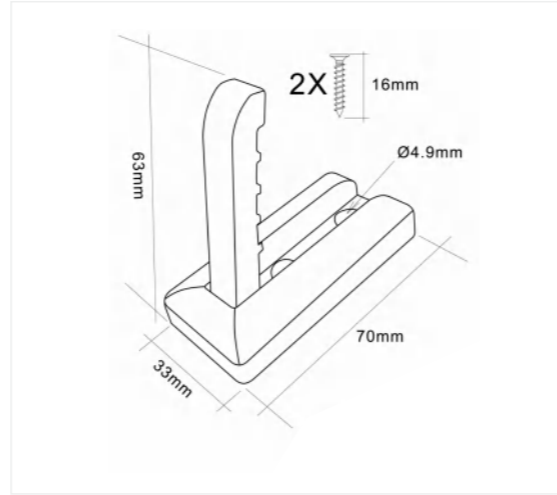

G061衣钩

颜色：光铬 / 珍珠铬 / 青古 / 红古 / 珍珠镍 / 哑黑

尺寸