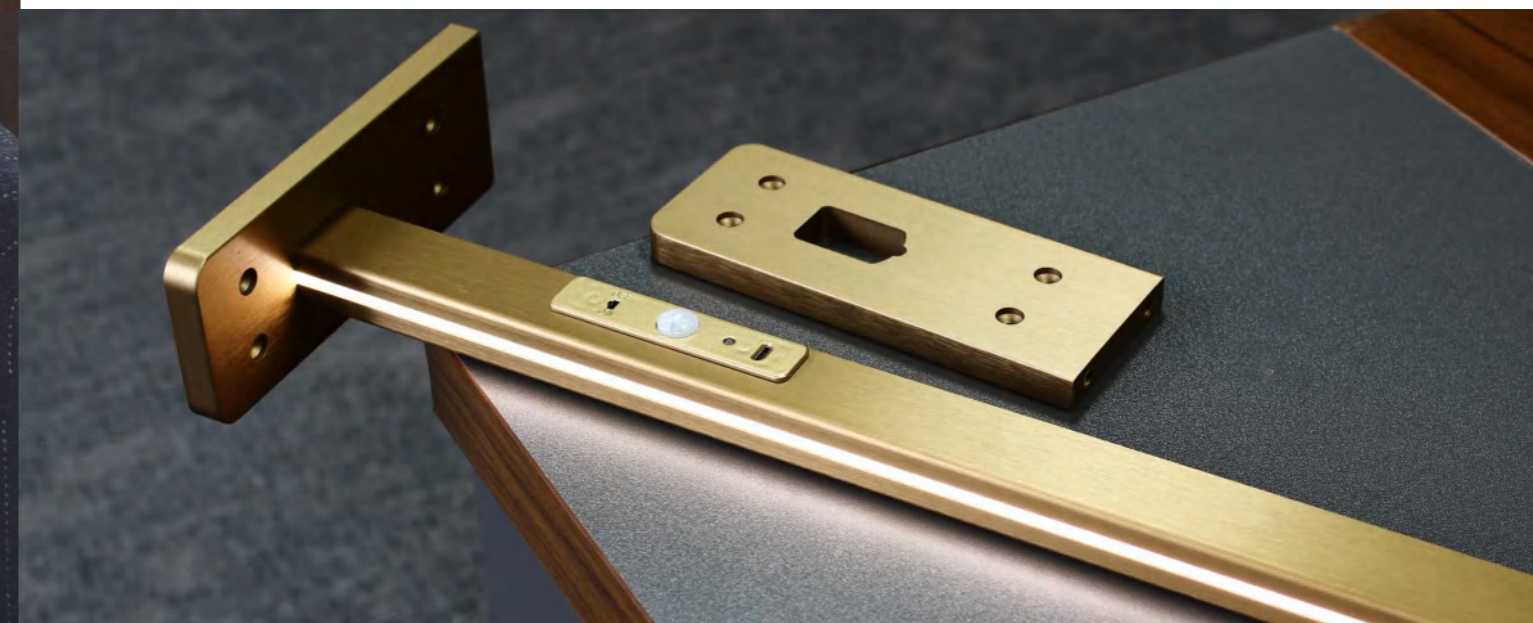

光线柔和，是你不可多得的实用家居用品，
更是您打造浪漫衣橱的得力助手

颜色：高登金