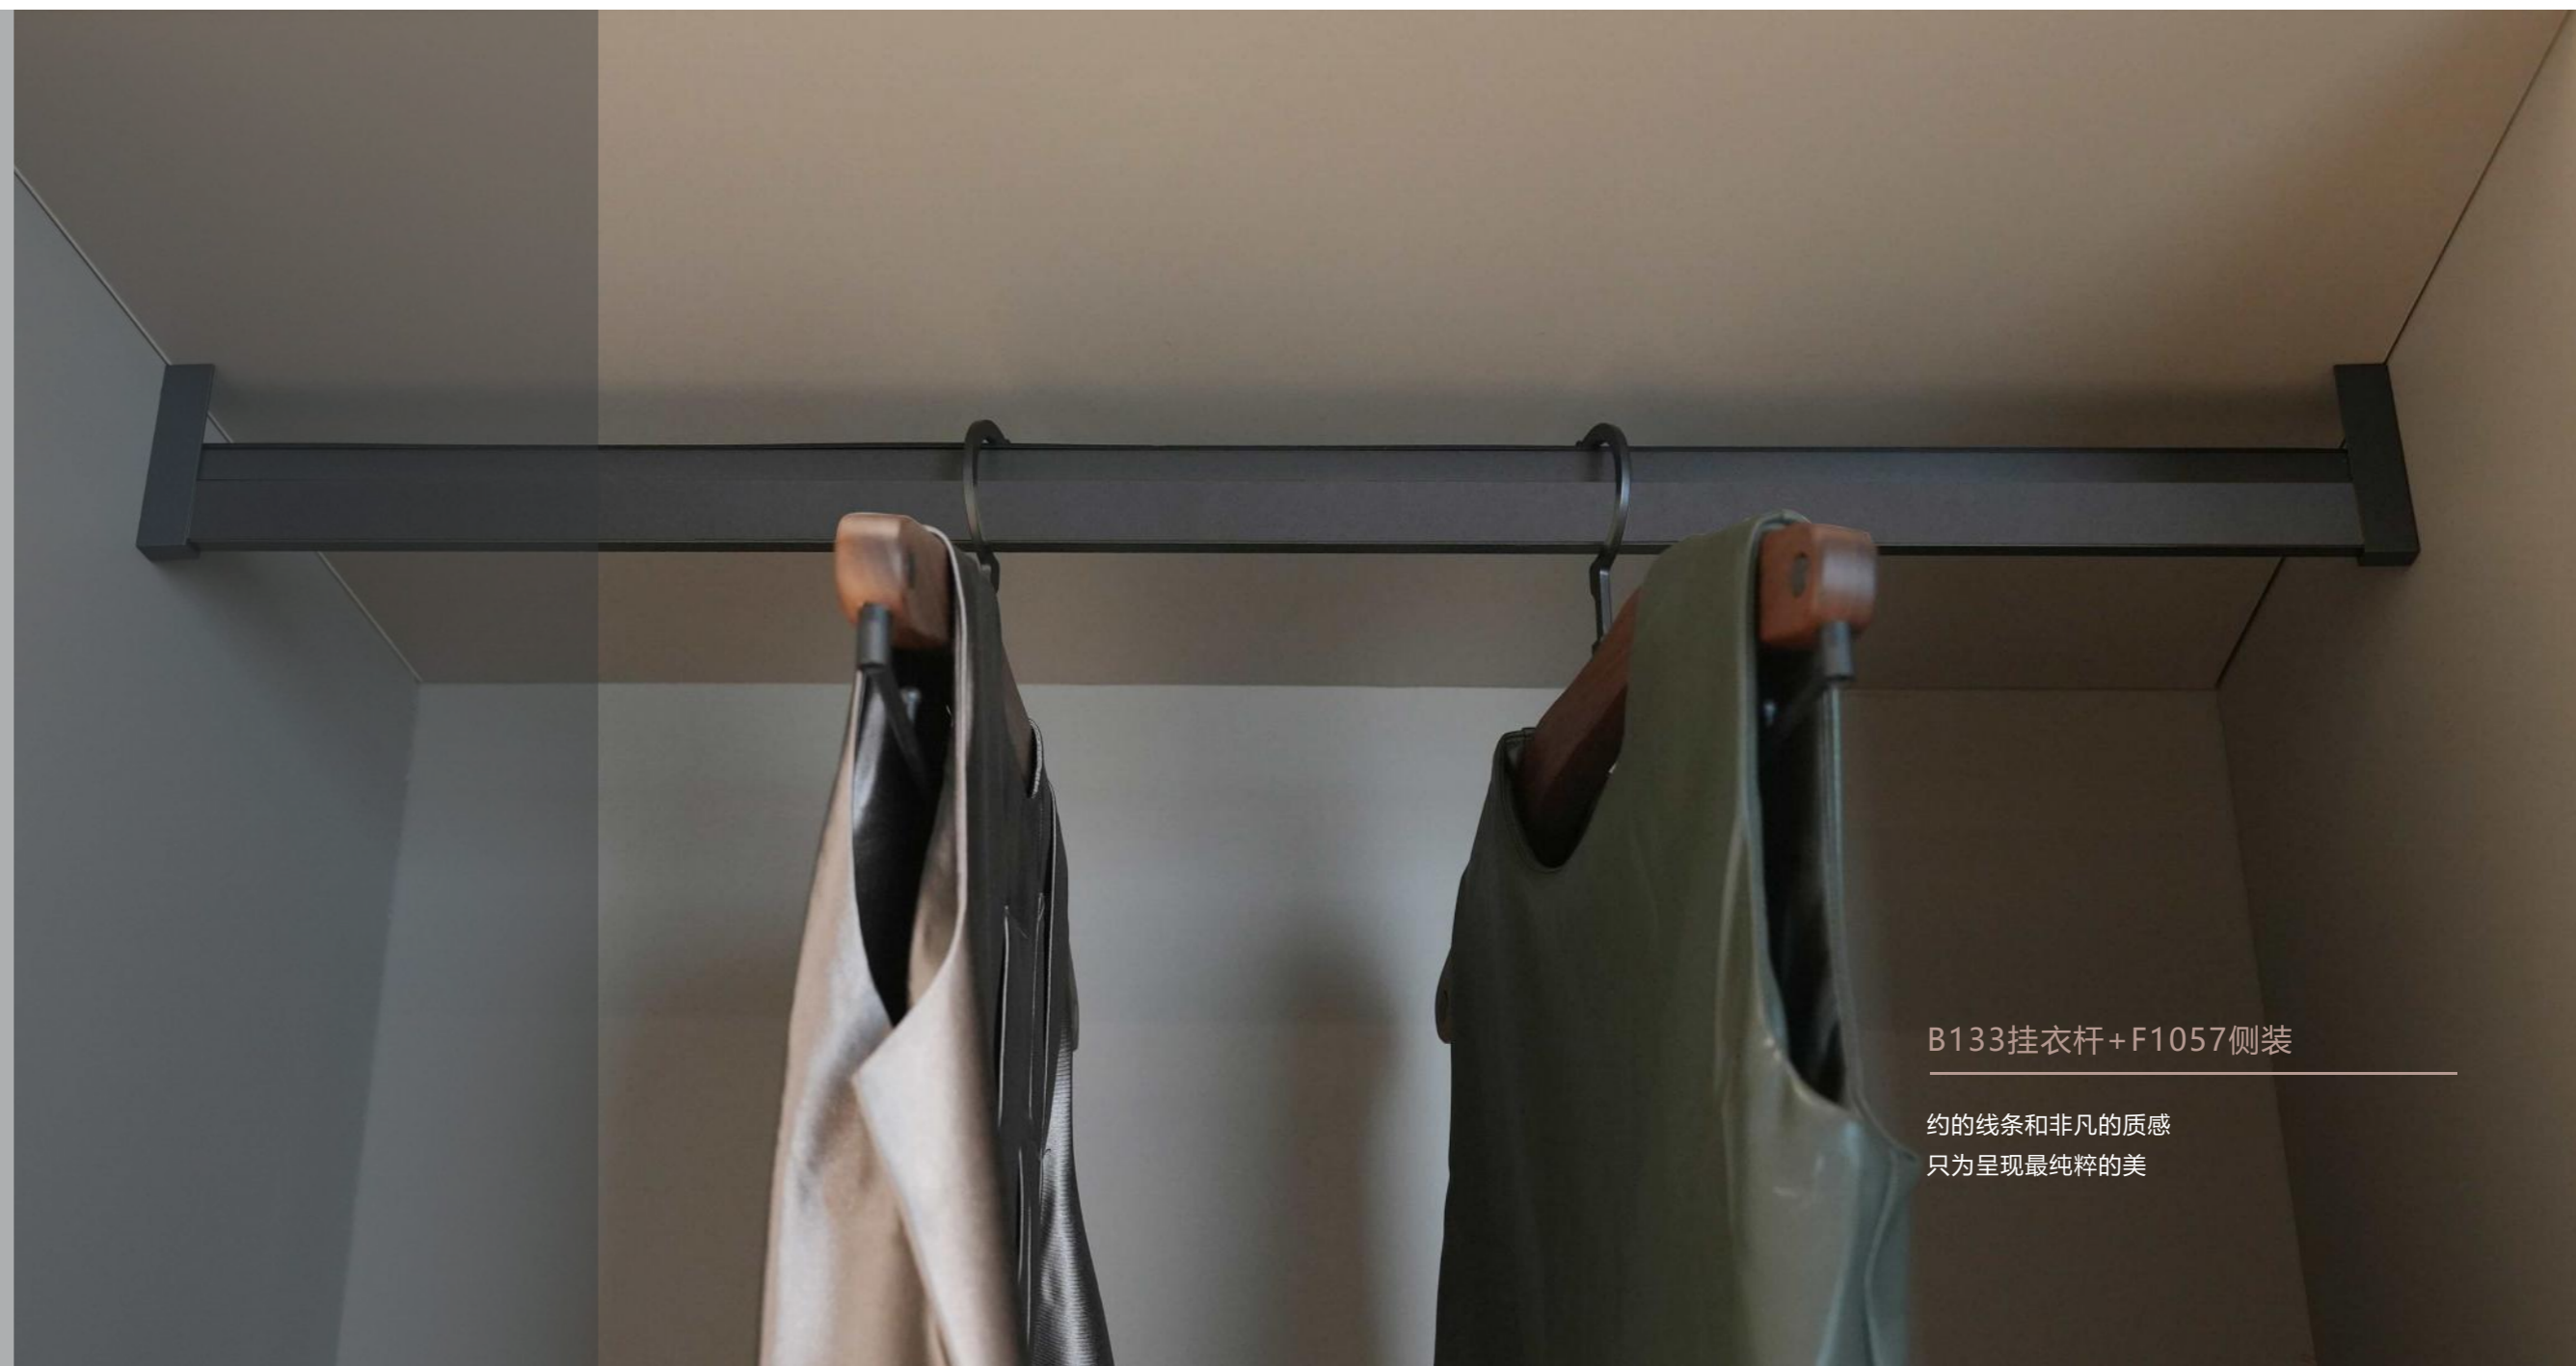

B133挂衣杆+F1057侧装

简约的线条和非凡的质感
只为呈现最纯粹的美