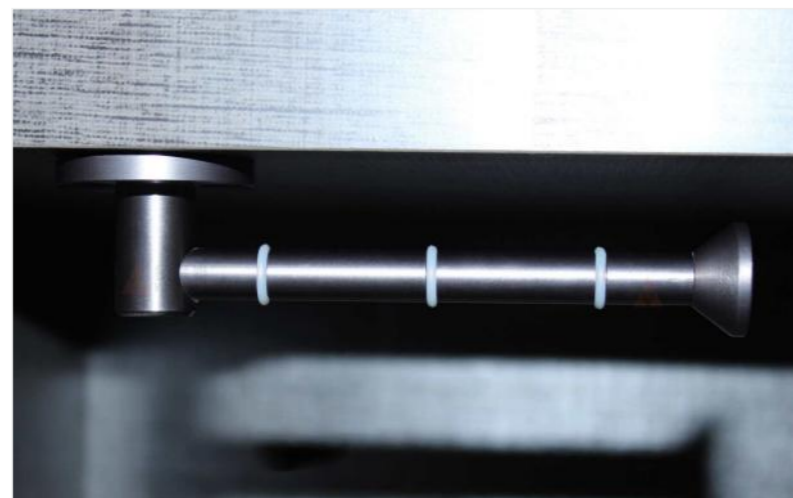

G067衣钩

颜色：光铬 / 珍珠铬 / 青古 / 红古 / 珍珠镍 / 哑黑

G075旋转衣钩

颜色：玄铁灰