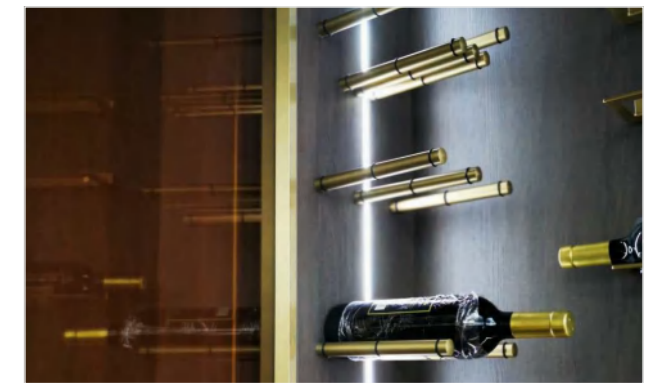

S008

颜色：玄铁灰 / 摩卡金
尺寸：19x188mm