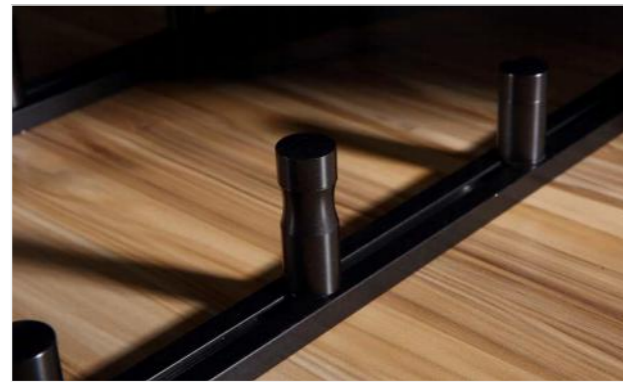

S003+S004

颜色：藏黑
尺寸：S003: 18.8x51.86mm S004: 18.8x38.17mm