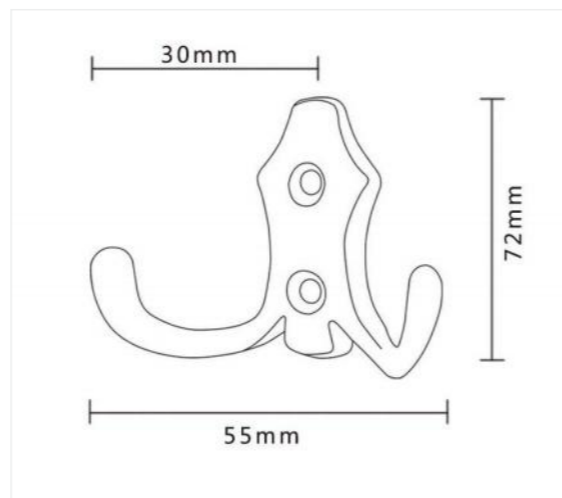

G018衣钩

颜色：光铬 / 珍珠铬 / 青古 / 红古 / 珍珠镍 / 哑黑

尺寸