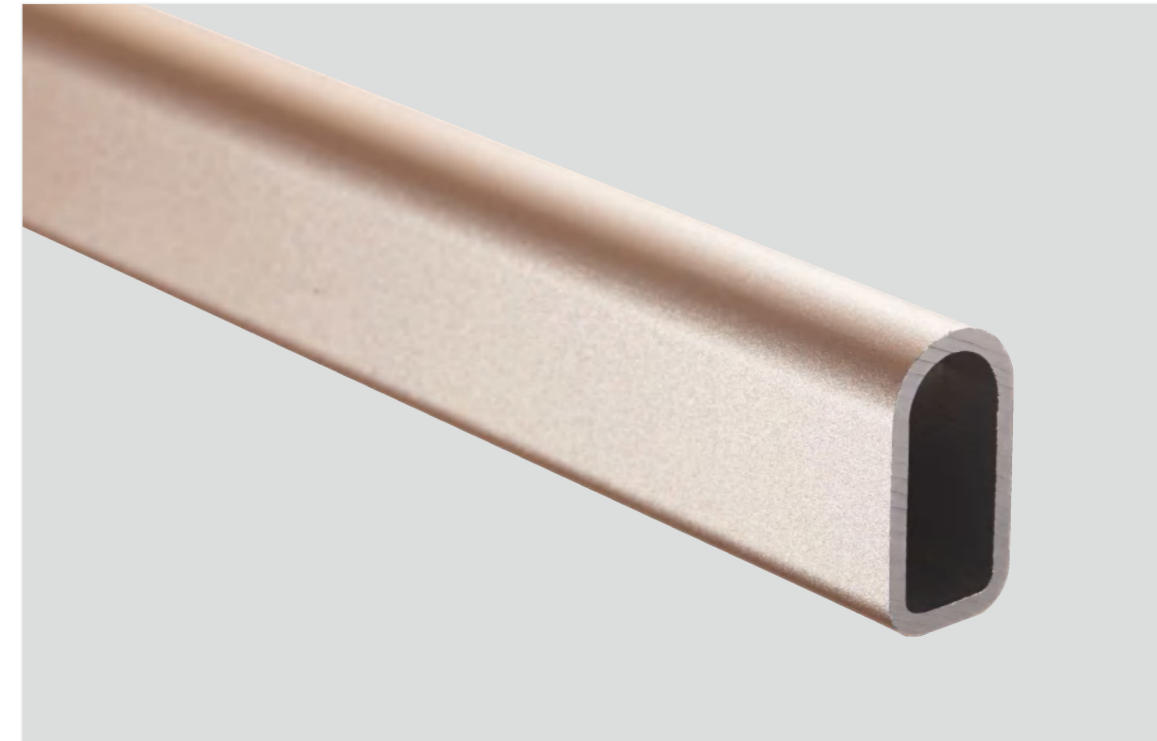

宽大衣座·稳重如山
独特的质感，给你不一样的体验

B69挂衣杆

颜色：晶泳钛金