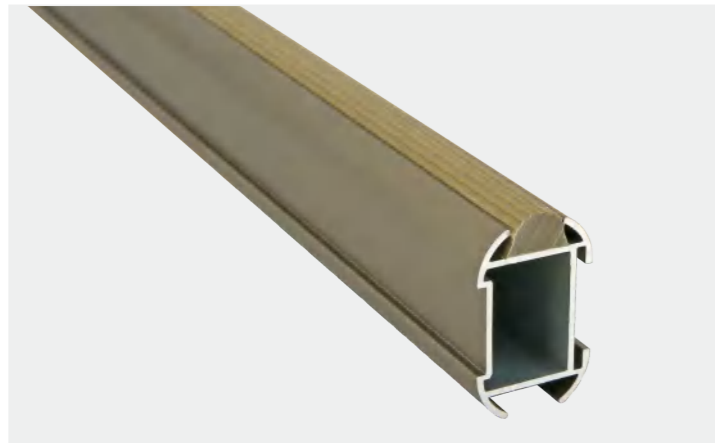

B31挂衣杆 颜色：哑香槟