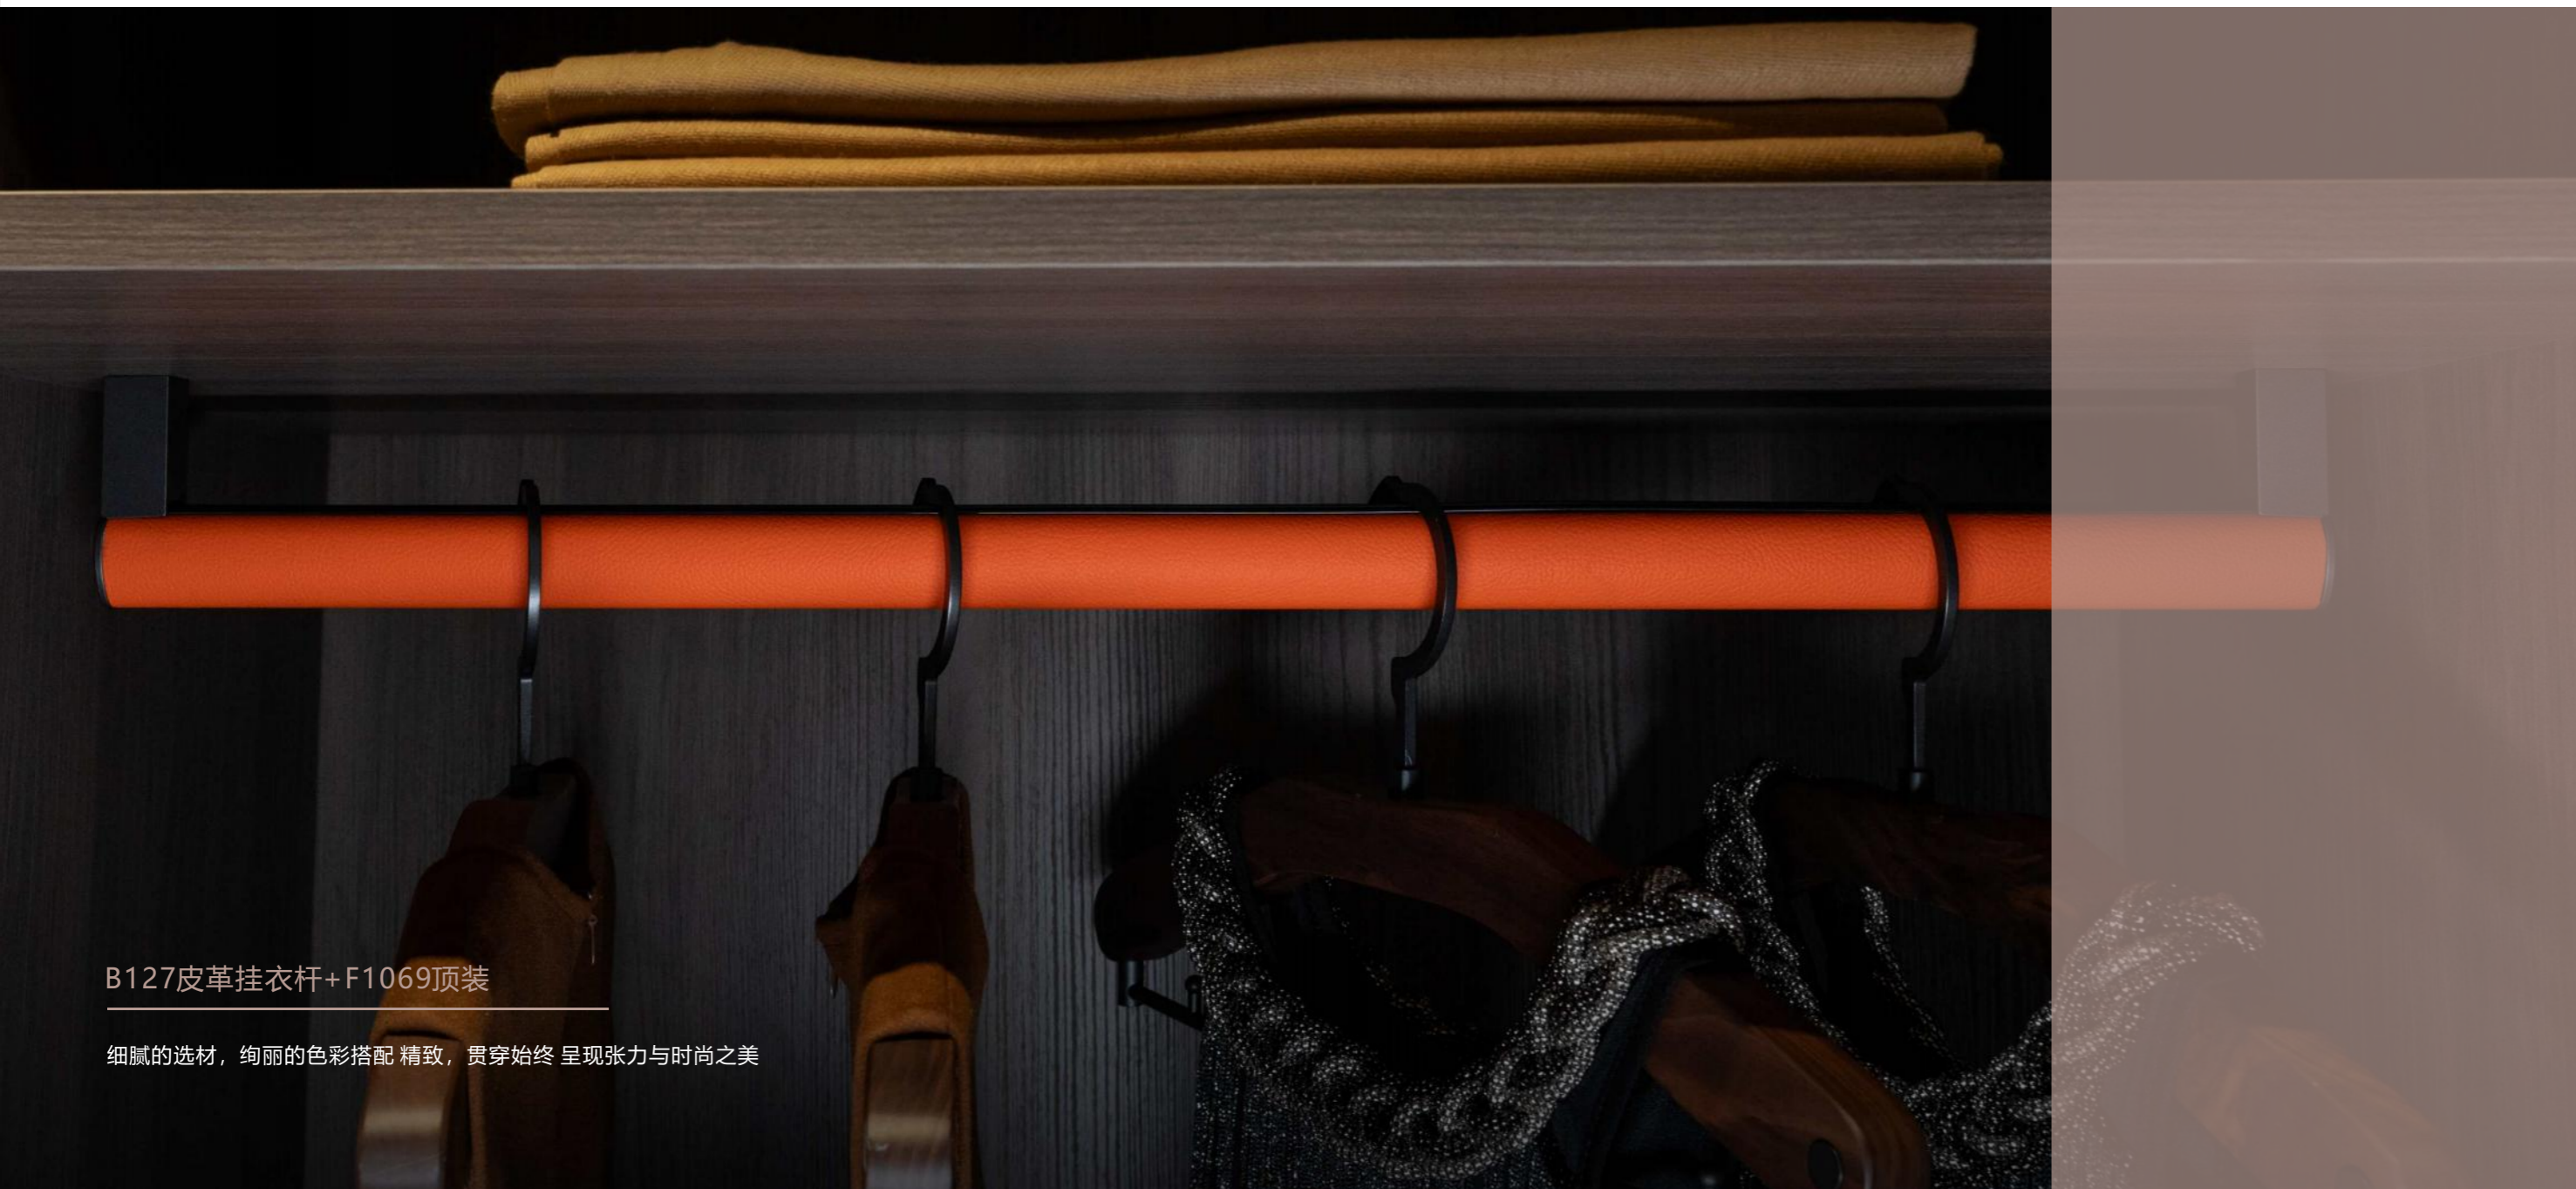

B127皮革挂衣杆+F1069顶装

细腻的选材，绚丽的色彩搭配 精致，贯穿始终 呈现张力与时尚之美