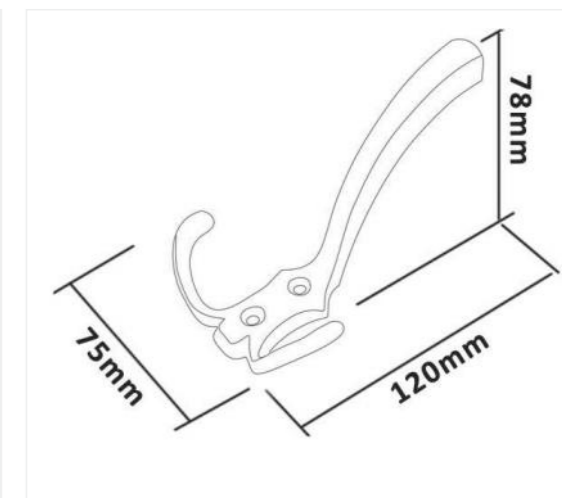

G030衣钩

颜色：光铬 / 珍珠铬 / 青古 / 红古 / 珍珠镍 / 哑黑

尺寸