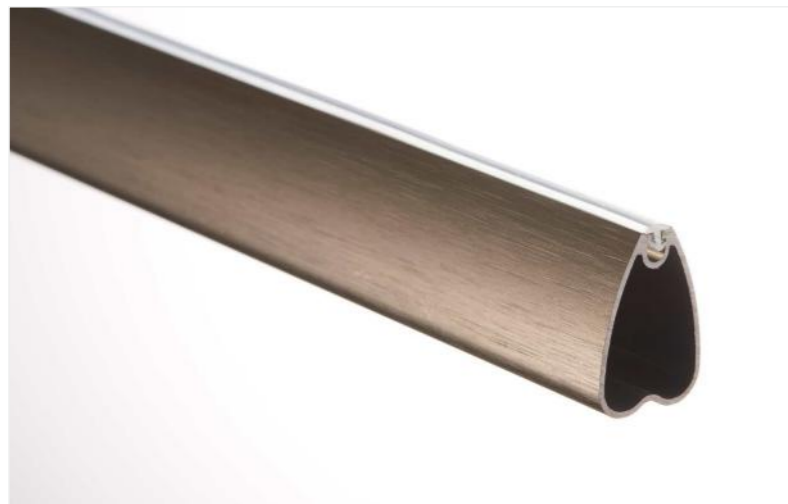

B23-B挂衣杆

颜色：香槟拉丝