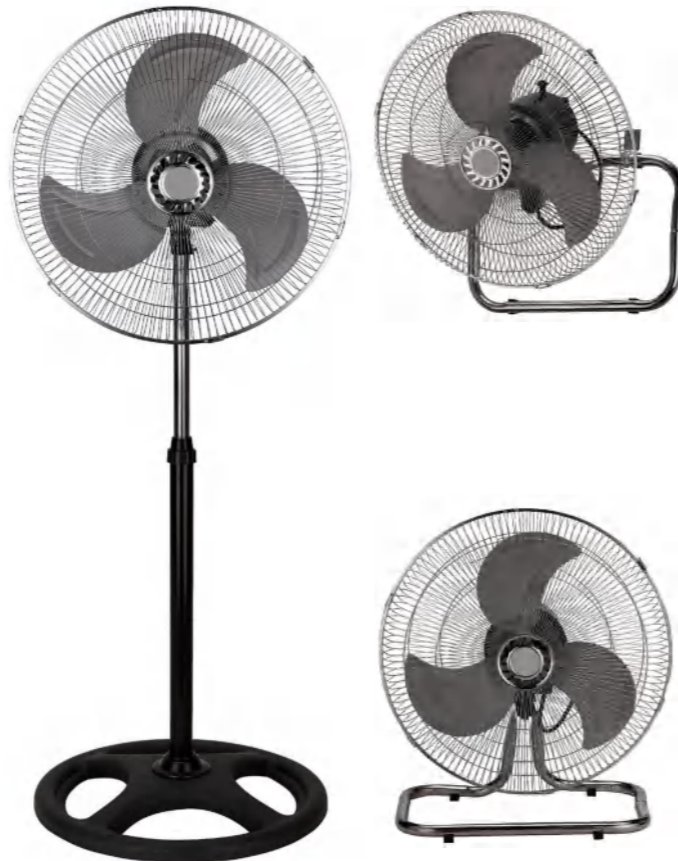

INDUSTRIAL FAN

INDUSTRIAL FAN

LF-IF1201

- MEAS:43.5*19*34.5cm
- QTY:1PCS/CTN
- 2350PCS/40HQ

LF-IF1805

- MEAS:63.5*16.5*52cm
- QTY:2PCS/CTN
- 2450PCS/40HQ

LF-IF1802

- MEAS: 61.5*17*50.5cm
- QTY:2PC/CTN
- 2550PCS/40HQ